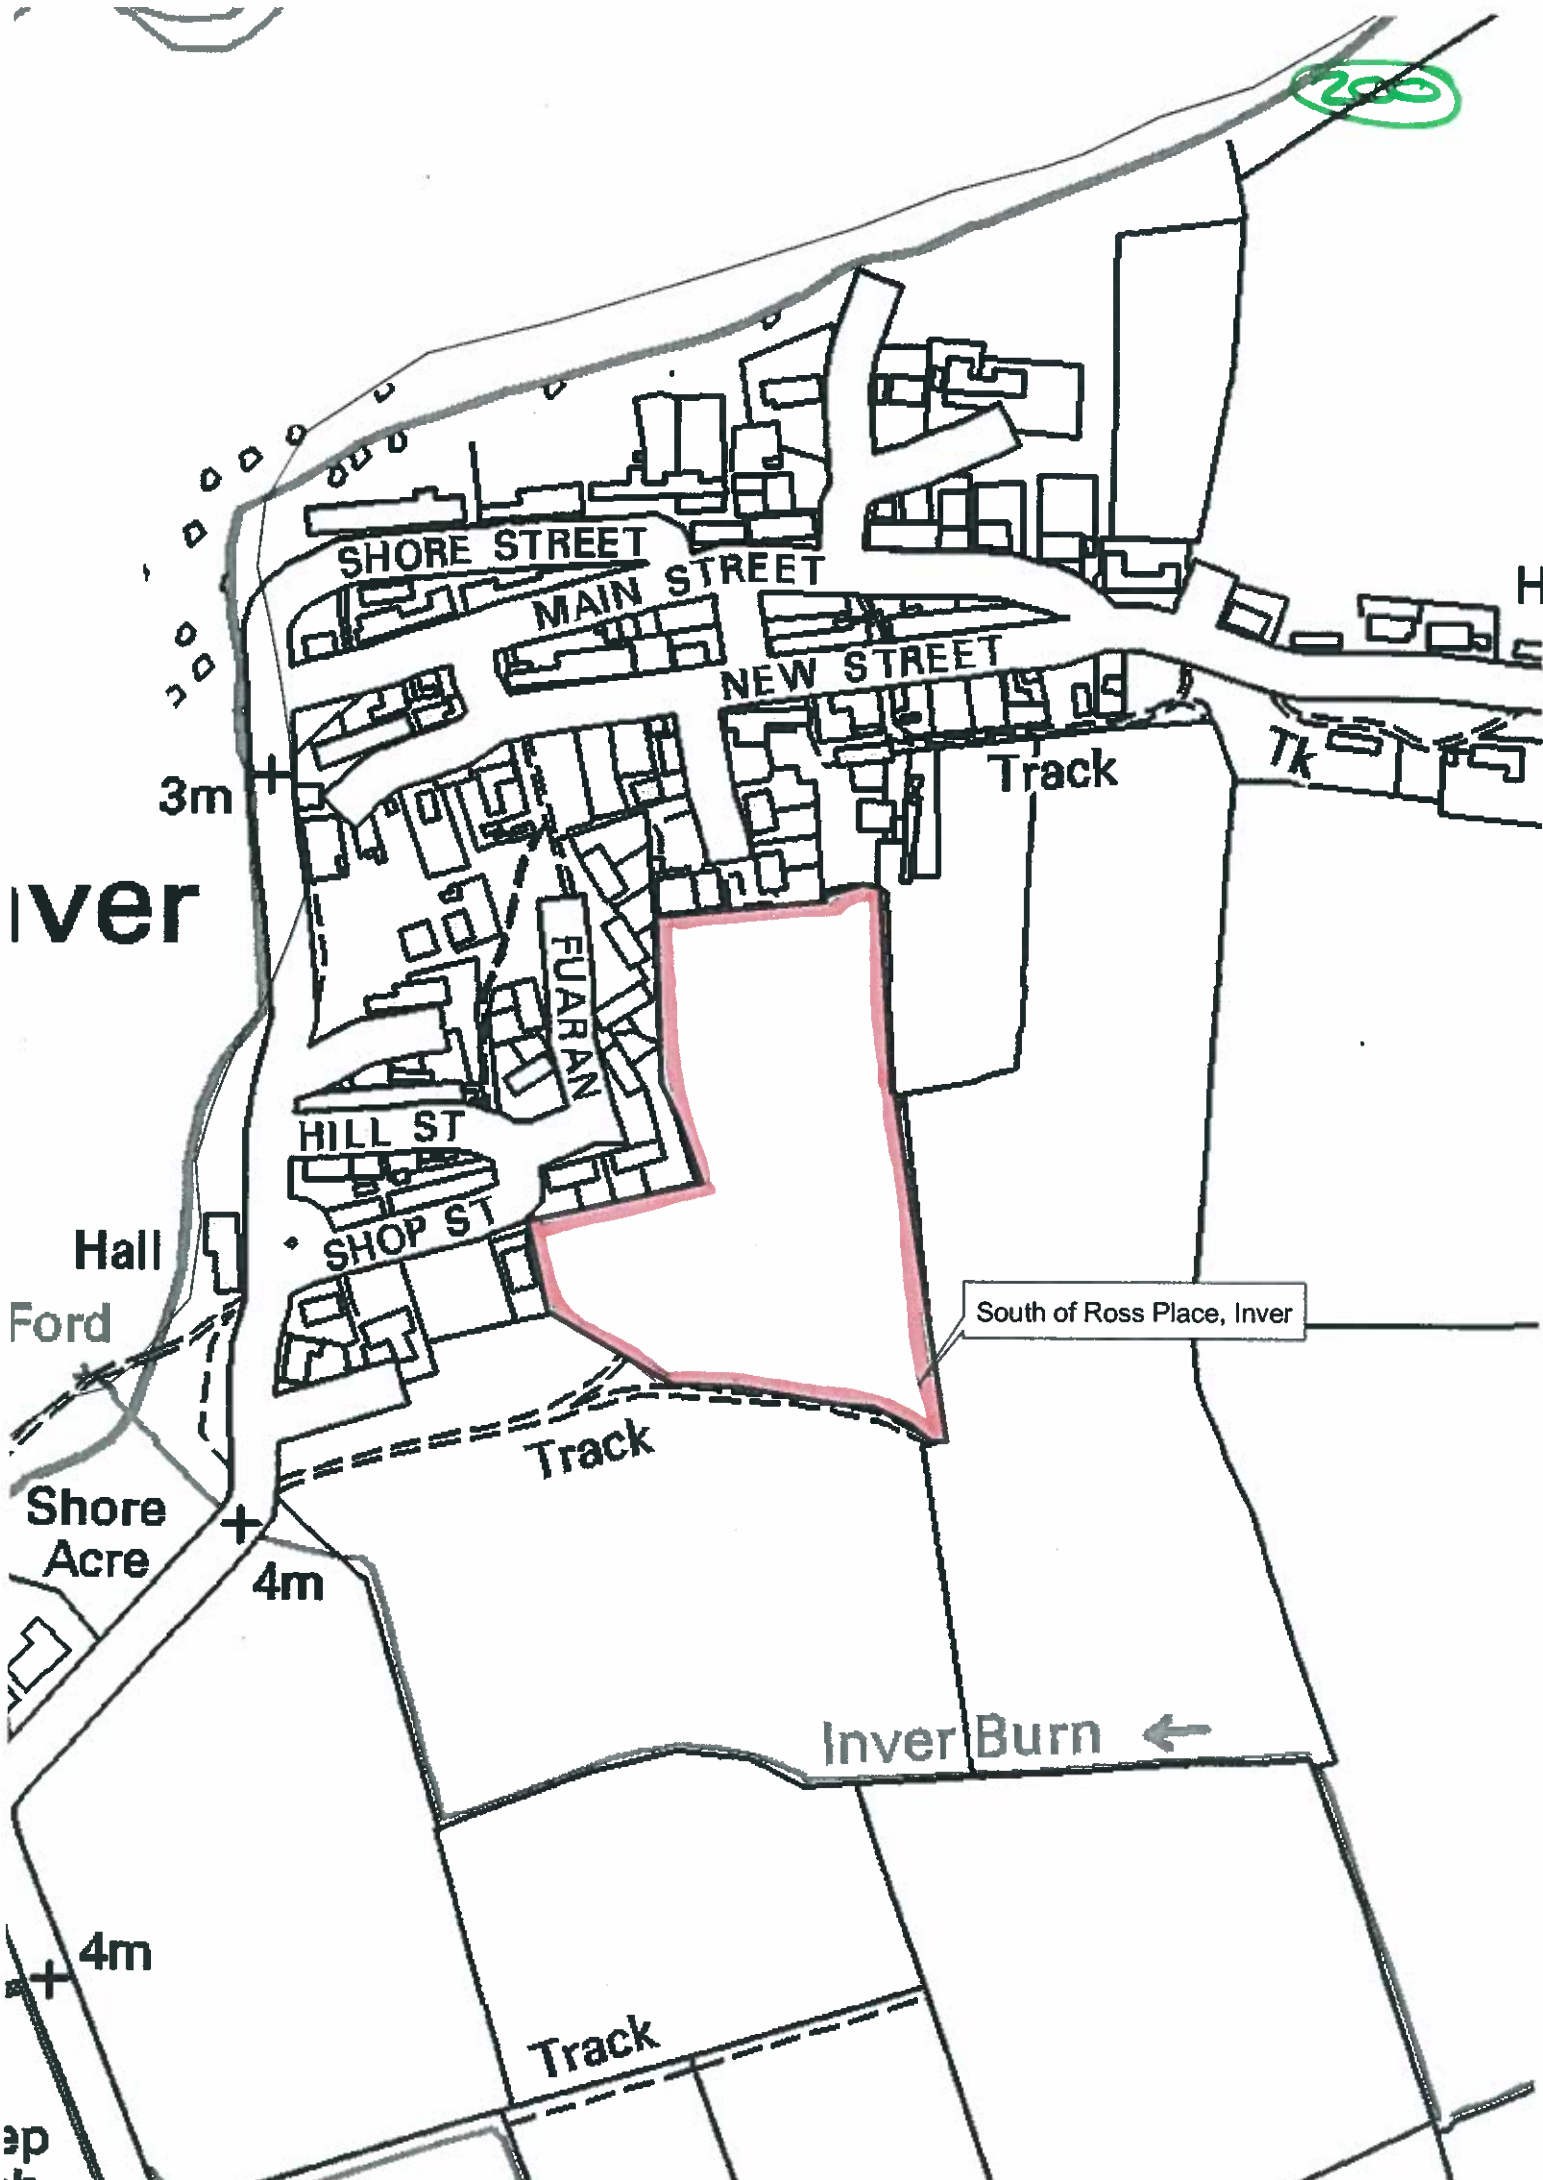

200

SHORE STREET

MAIN STREET

NEW STREET

FUARAN

HILL ST

SHOP ST

Track

TK

iver

Hall
Ford

South of Ross Place, Inver

Shore
Acre

4m

Track

Inver Burn ←

4m

Track

ep