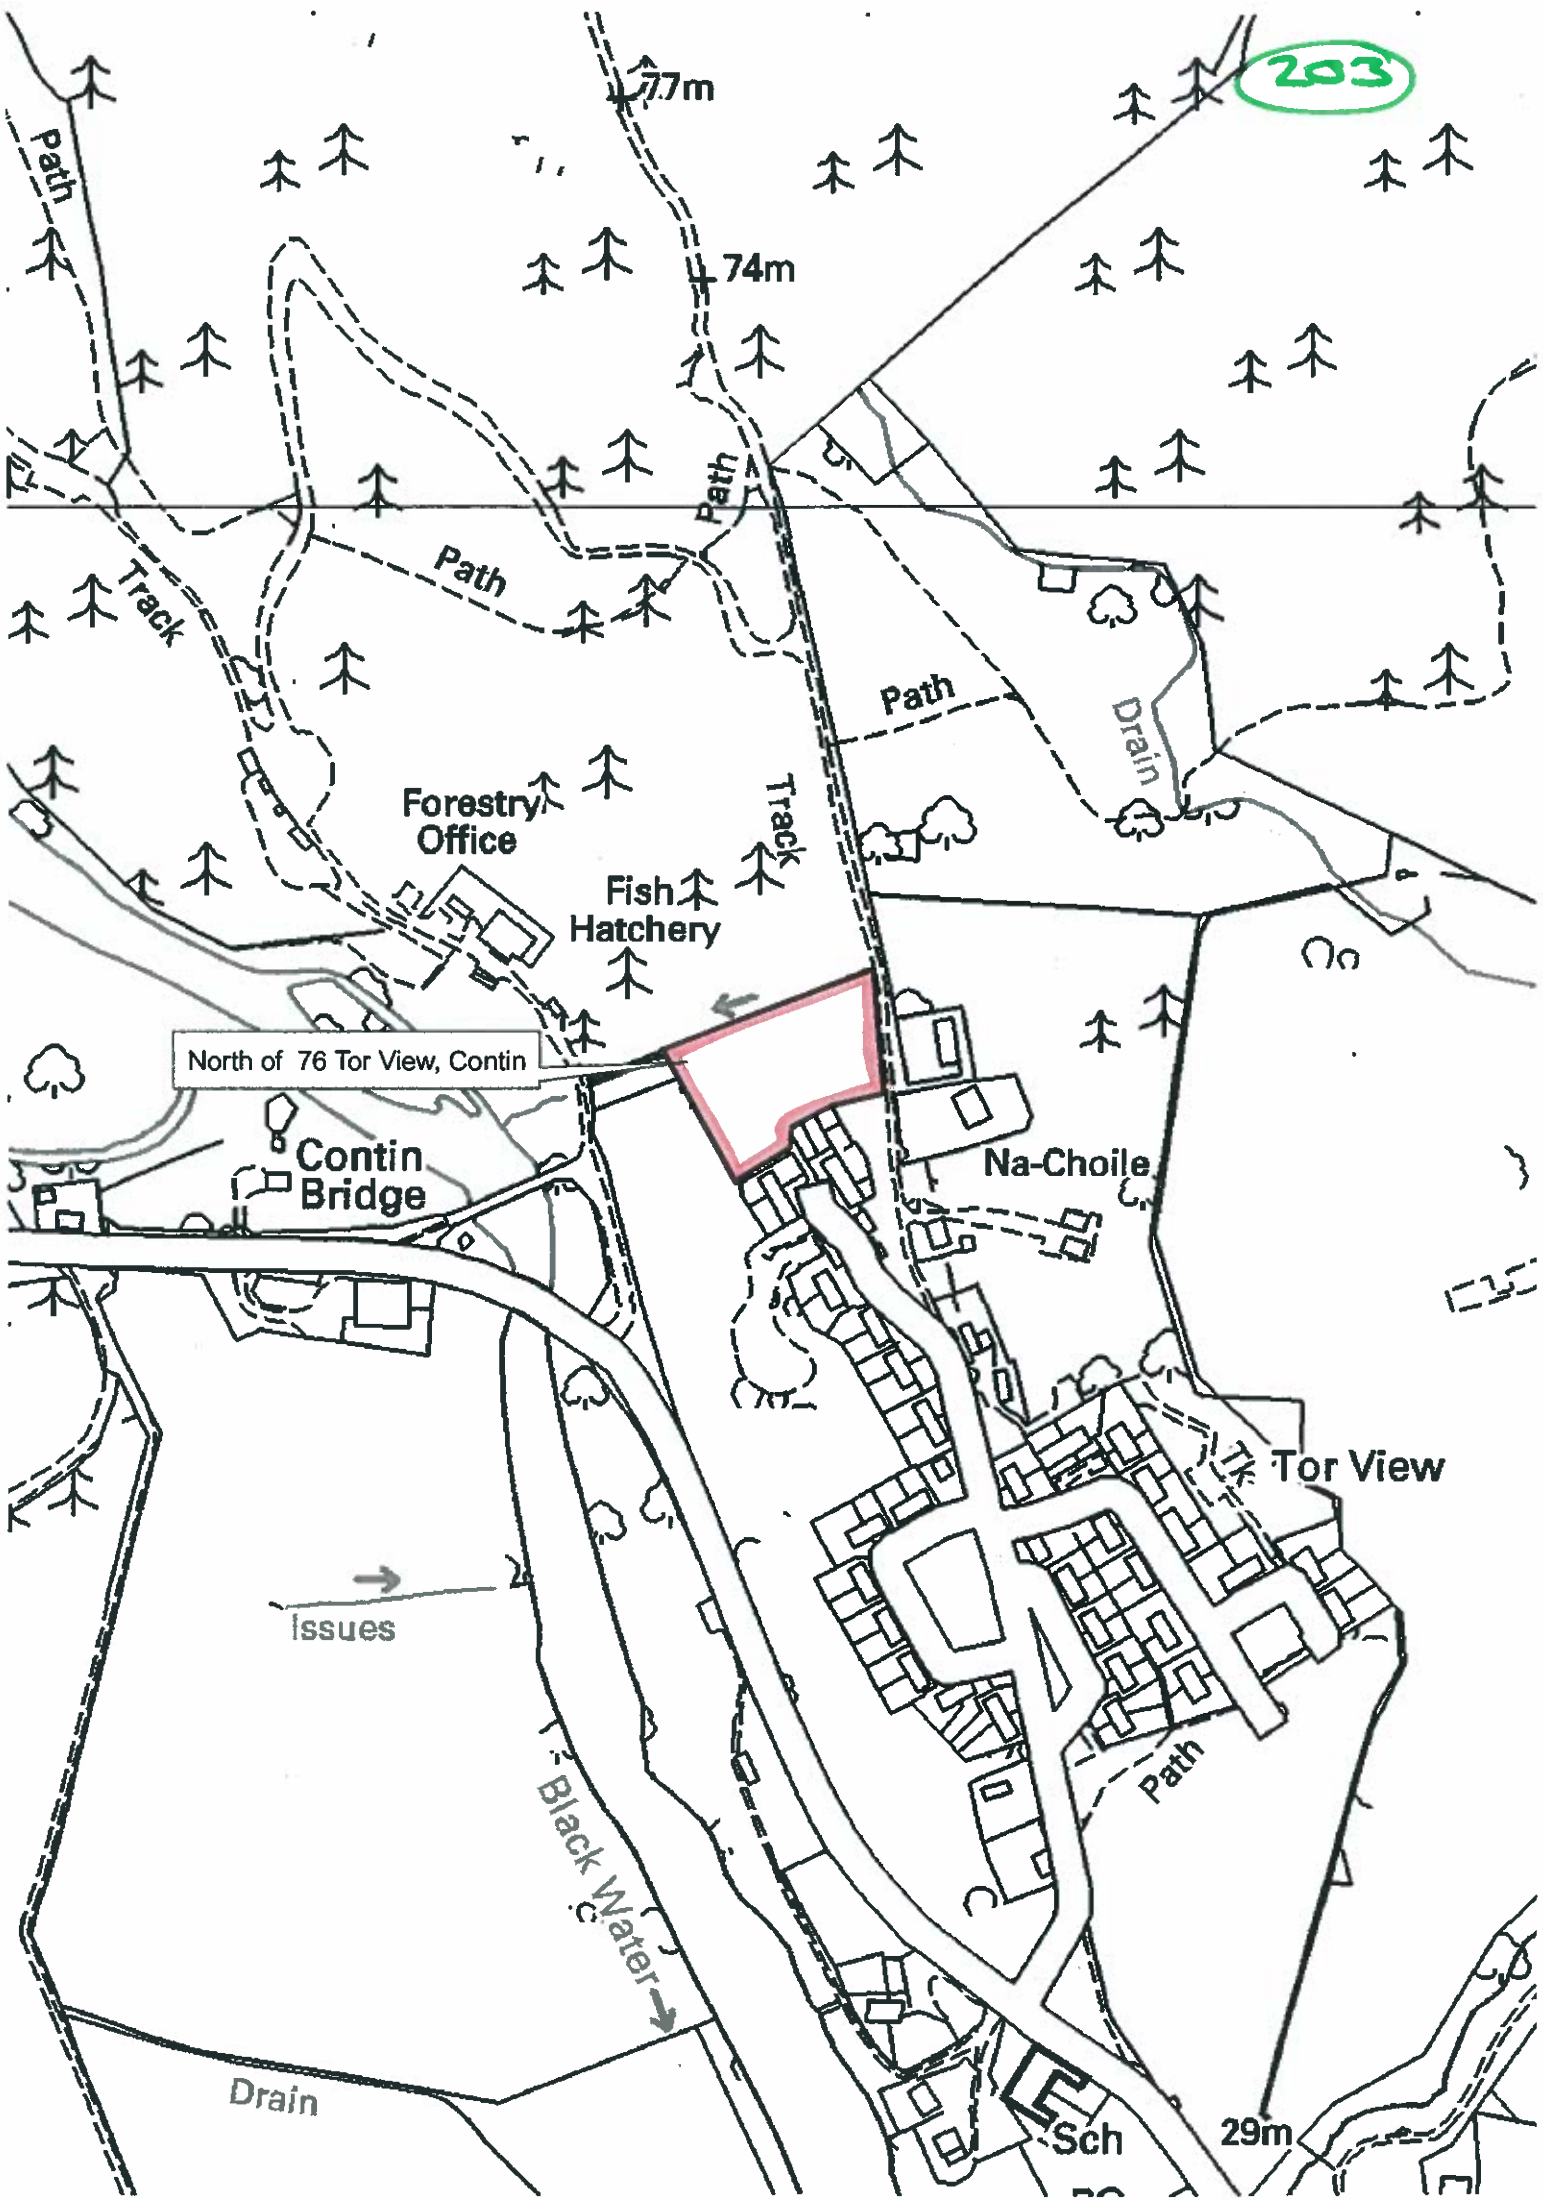

203

North of 76 Tor View, Contin

Issues

Black Water

Drain

Forestry Office

Fish Hatchery

Contin Bridge

Na-Choile

Tor View

Sch

29m

77m

74m