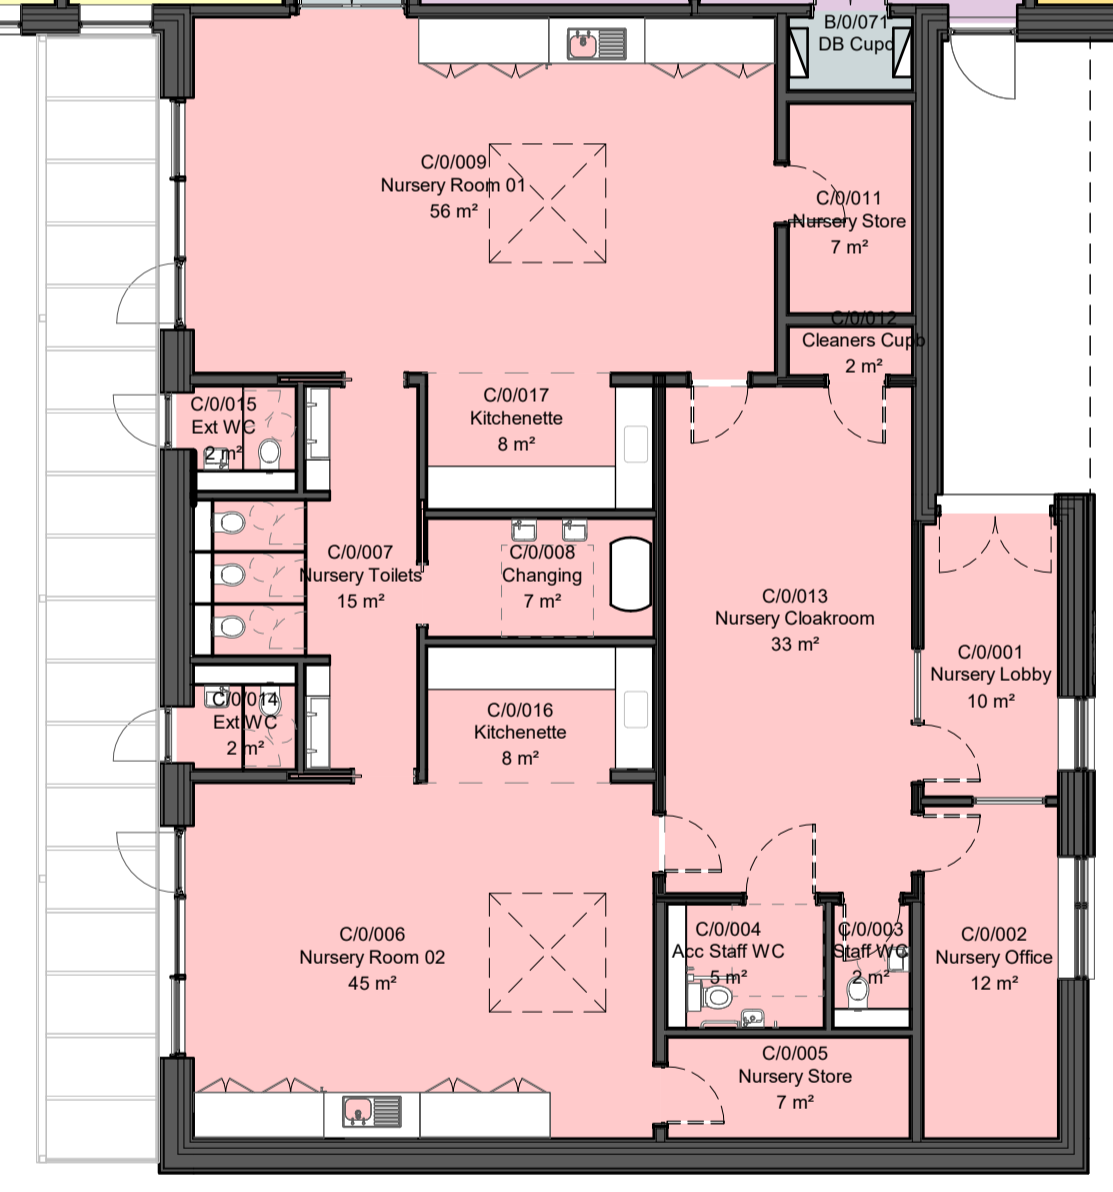

By Department Legend

- 01 - Teaching
- 02 - Hall
- 03 - Staff
- 04 - Kitchen / Dining
- 05 - ASN
- 06 - Nursery
- 07 - Library
- 08 - Circulation

Ground Floor - GIFA
1:500

First Floor - GIFA
1:500

GIFA		
Level	Area	Comments
Ground Floor	2325 m²	
First Floor	221 m²	
	2547 m²	

By Department Legend

- 02 - Hall
- 03 - Staff
- 08 - Circulation