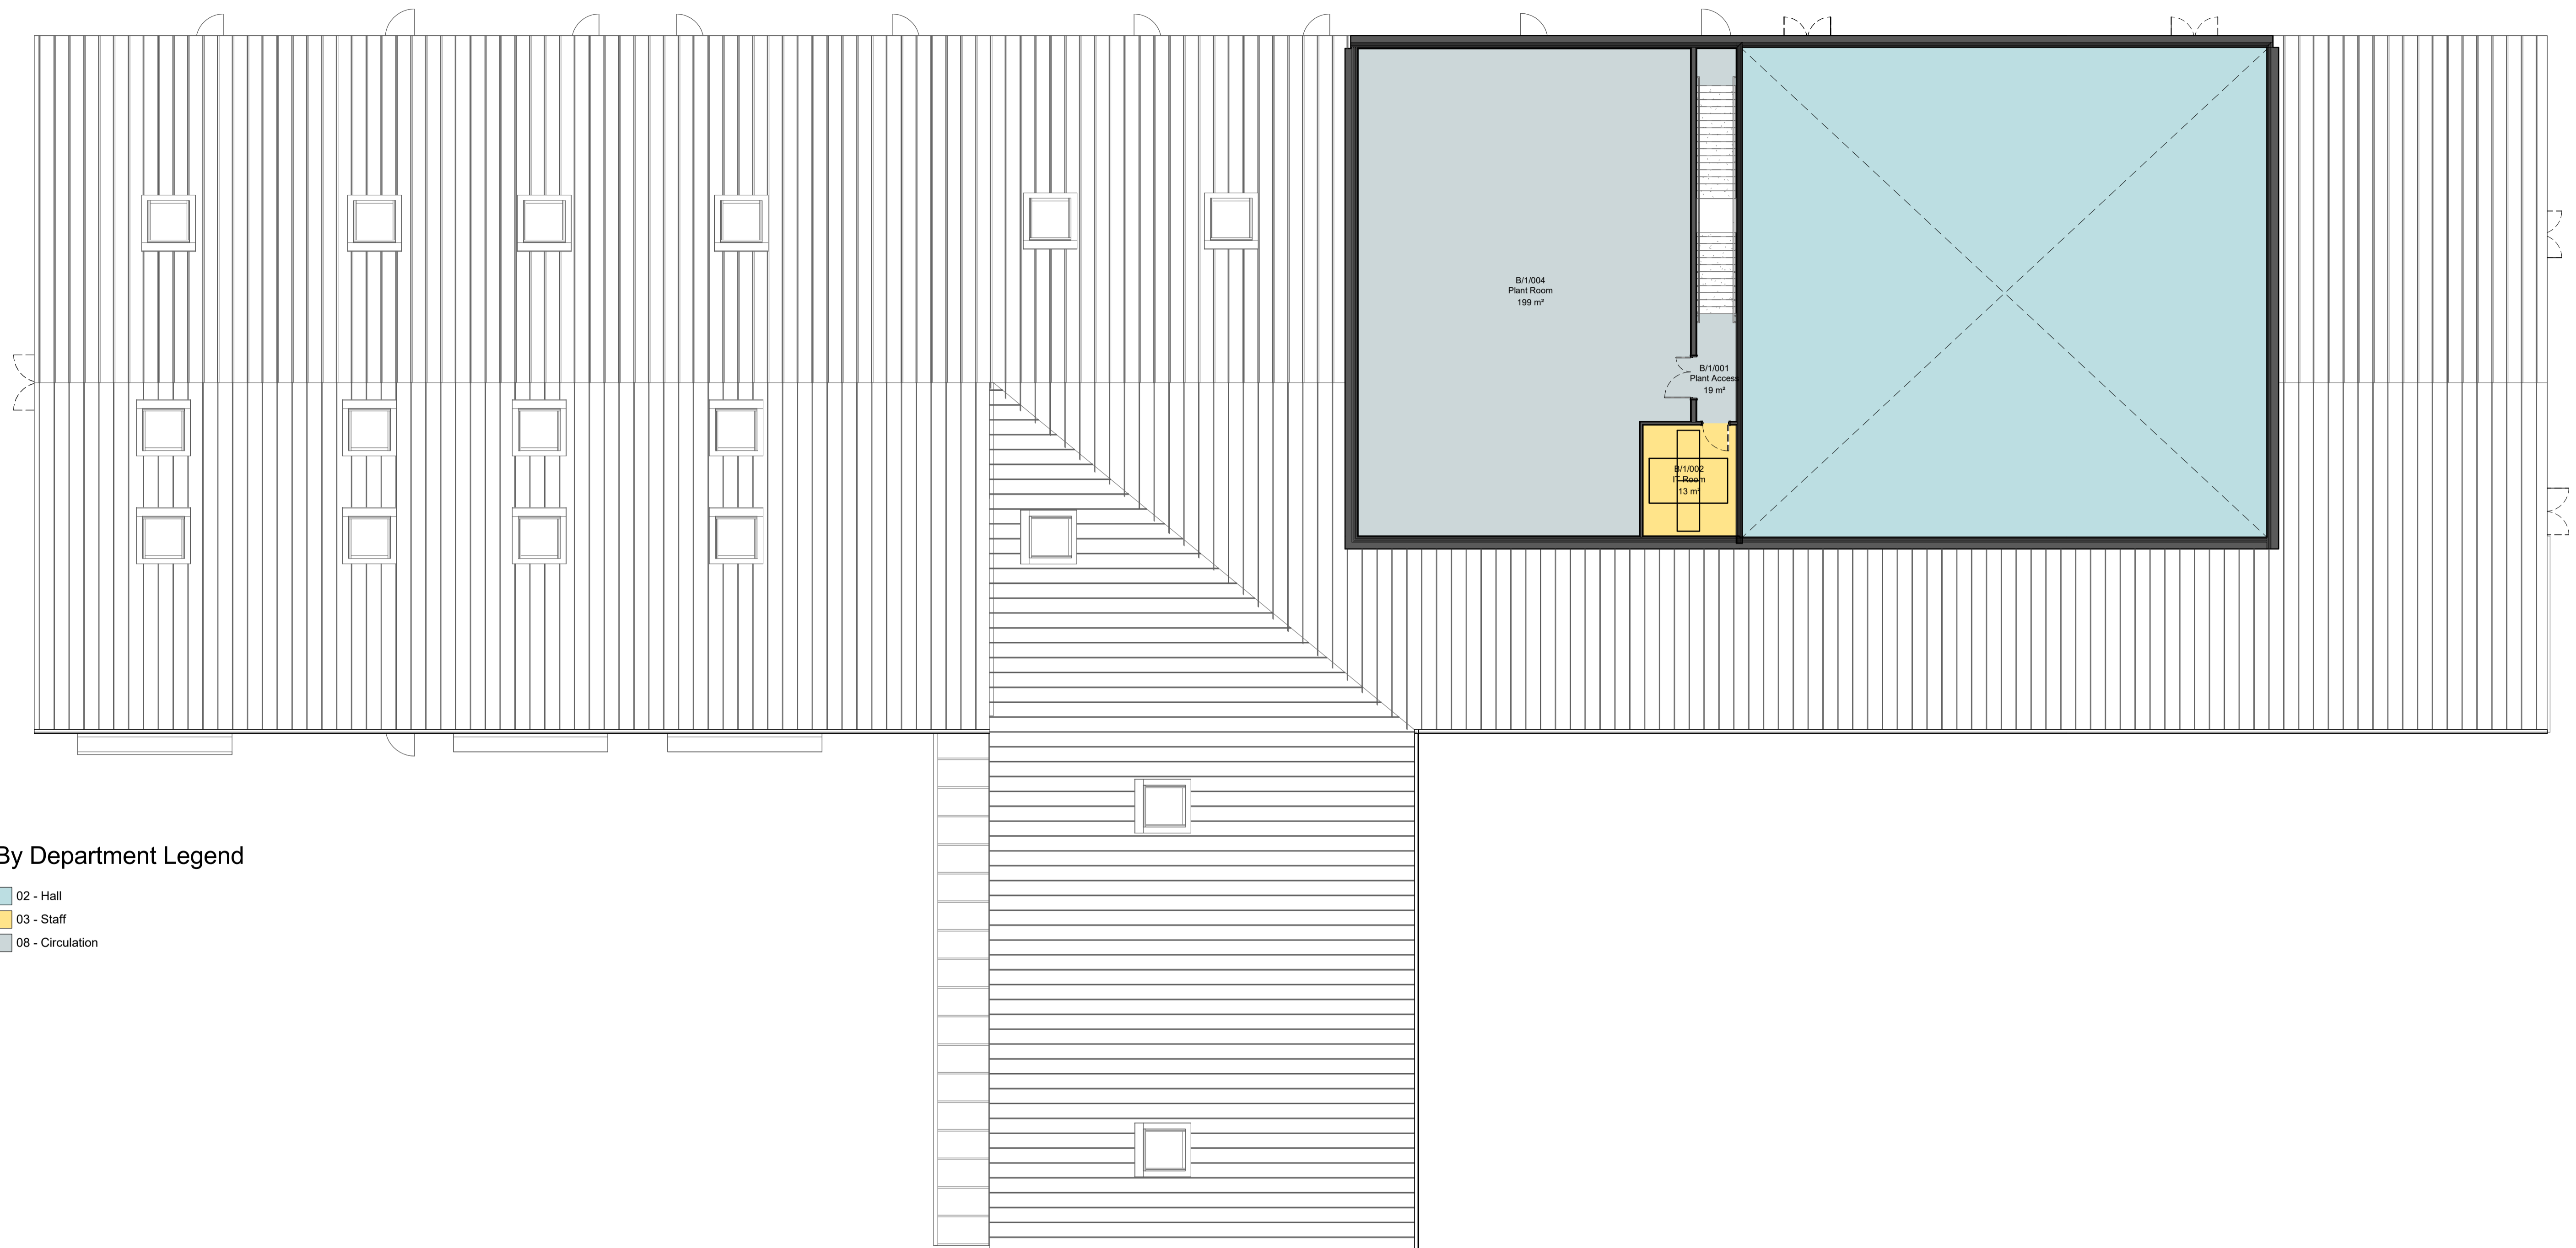

By Department Legend

- 01 - Teaching
- 02 - Hall
- 03 - Staff
- 04 - Kitchen / Dining
- 05 - ASN
- 06 - Nursery
- 07 - Library
- 08 - Circulation

Ground Floor - GIFA
1:500

First Floor - GIFA
1:500

GIFA		
Level	Area	Comments
Ground Floor	2325 m²	
First Floor	221 m²	
	2547 m²	

By Department Legend

- 02 - Hall
- 03 - Staff
- 08 - Circulation