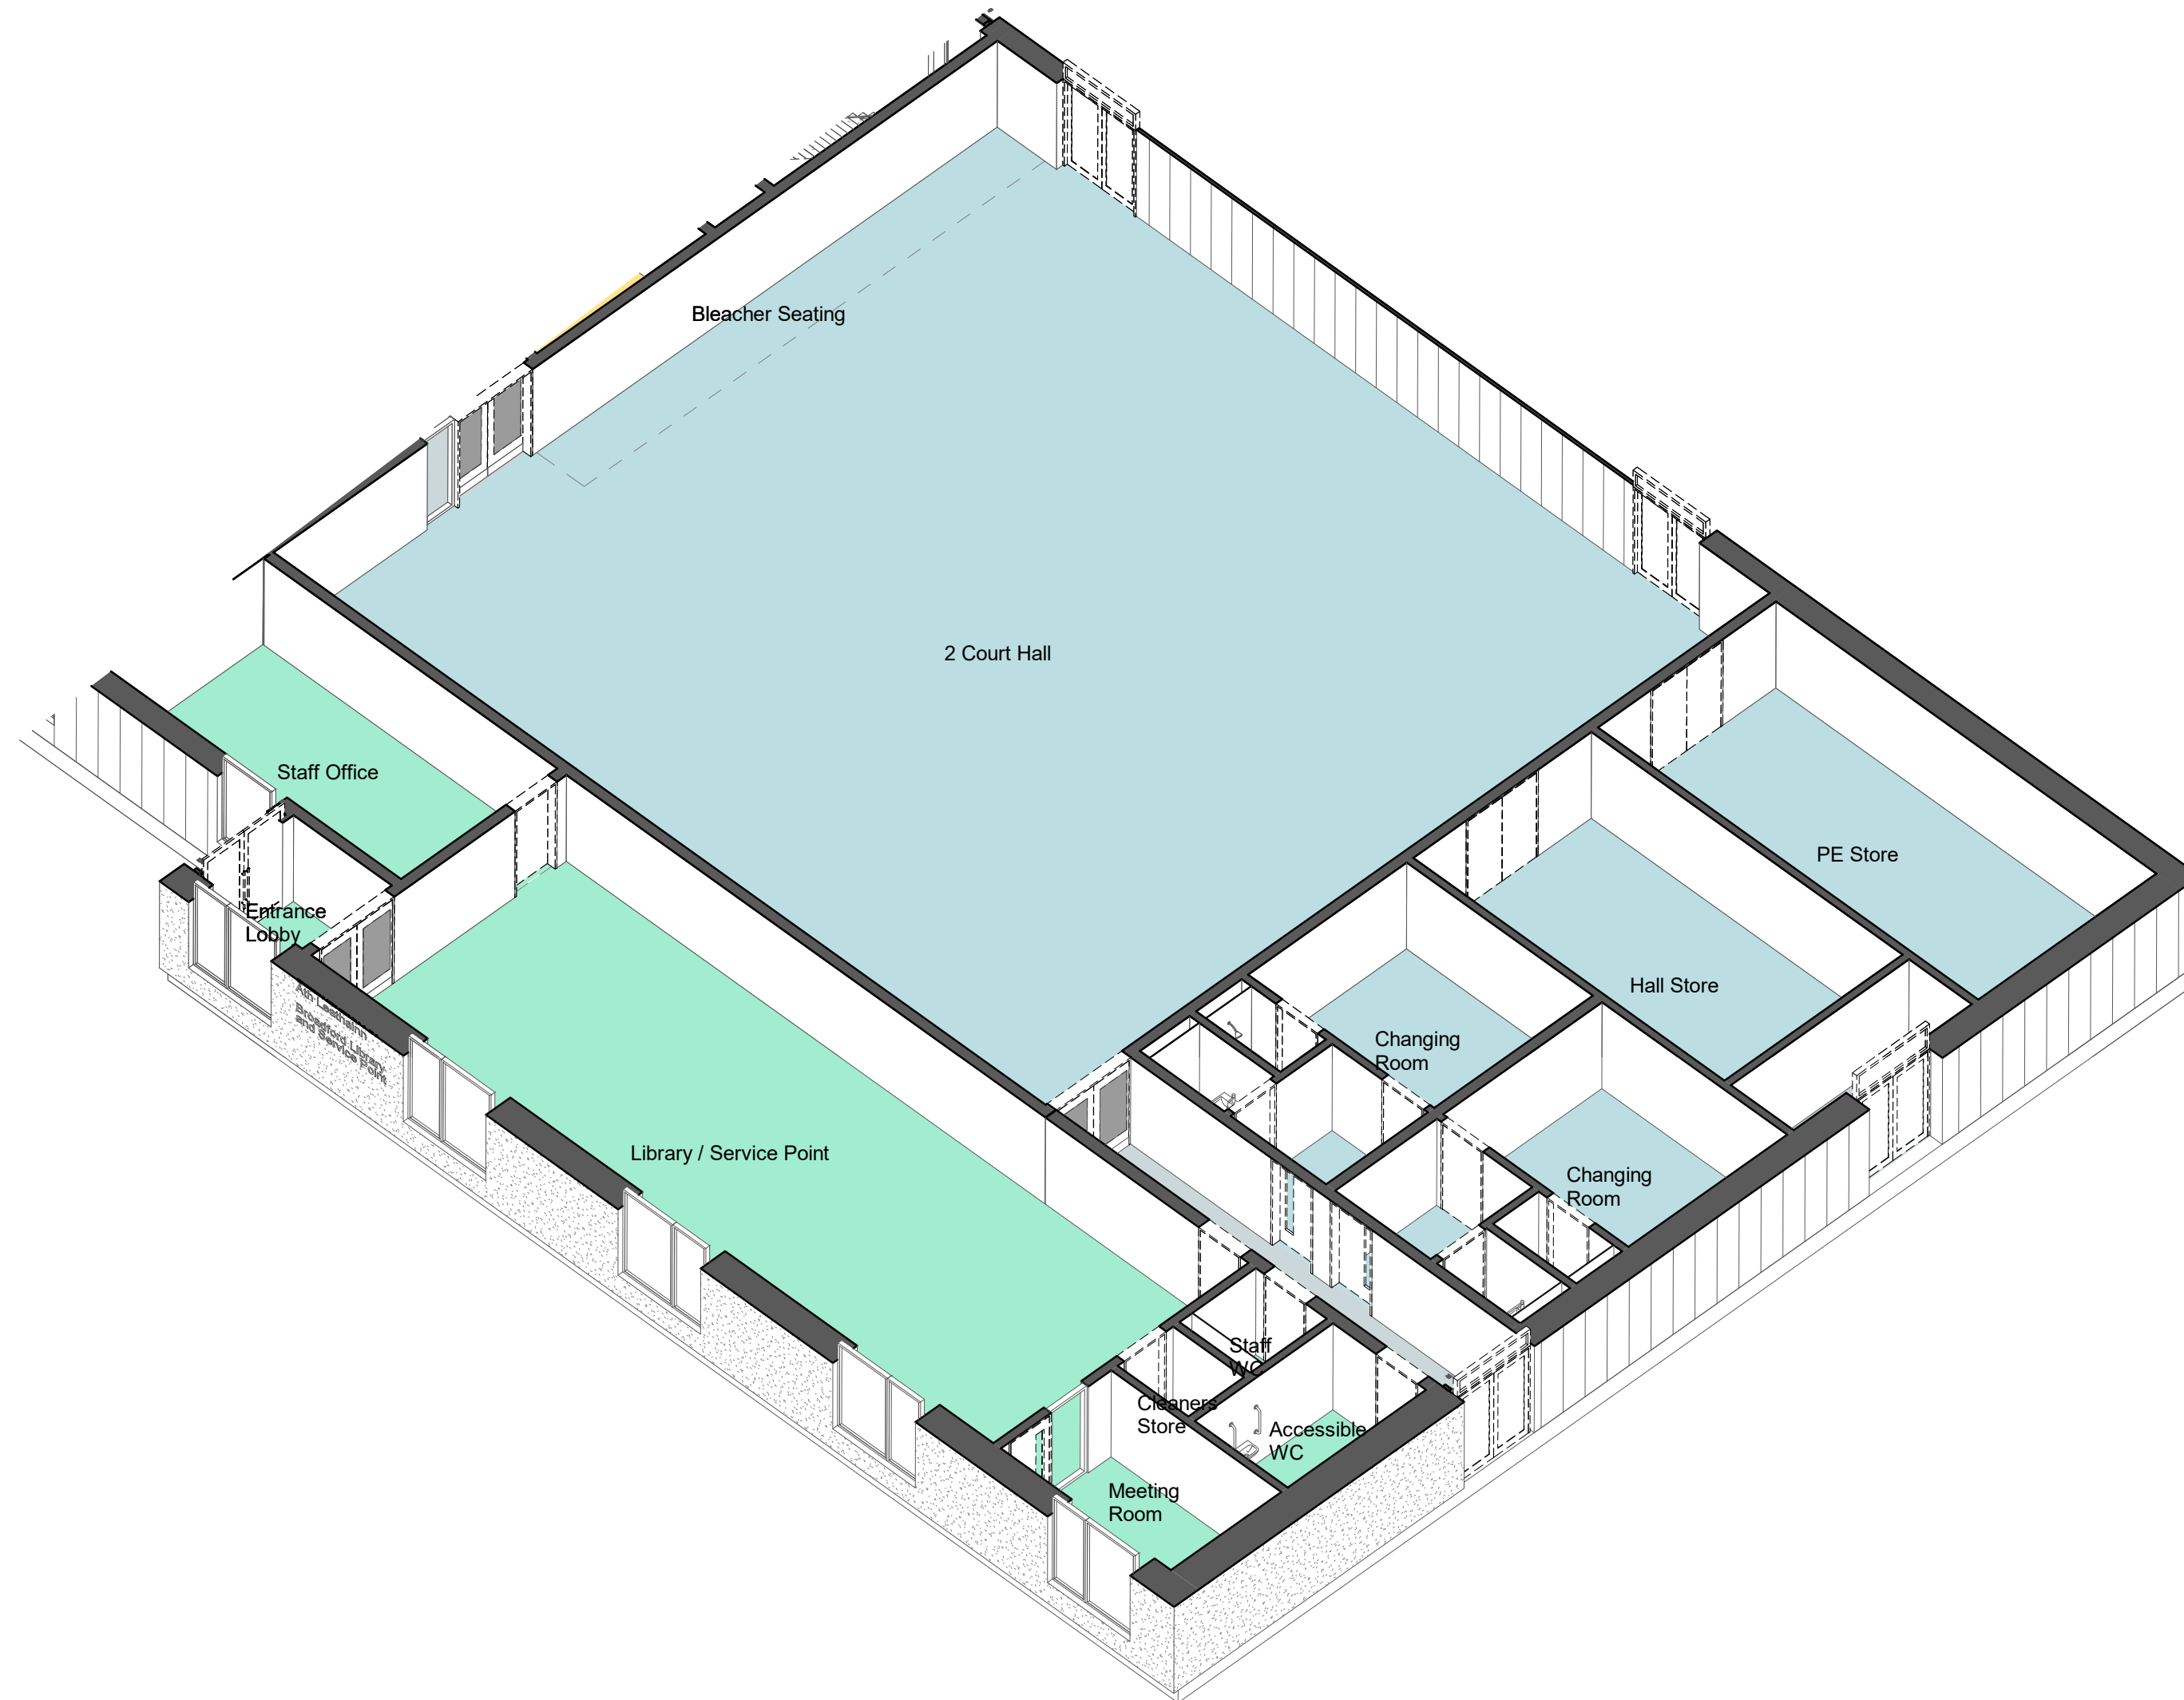

Axonometric - Classroom Block
1:100

Staff Block Plan
1:200

By Department Legend

- 01 - Teaching
- 02 - Hall
- 03 - Staff
- 04 - Kitchen / Dining
- 05 - ASN
- 06 - Nursery
- 07 - Library
- 08 - Circulation

Axonometric - Staff Highlight
1:200

Axonometric - Staff Block
1:100

Community Block Plan
1:200

By Department Legend

- 01 - Teaching
- 02 - Hall
- 03 - Staff
- 04 - Kitchen / Dining
- 05 - ASN
- 06 - Nursery
- 07 - Library
- 08 - Circulation

Axonometric - Community Highlight
1:200

Axonometric - Community Block
1:100

Nursery Block Plan
1:200

By Department Legend

- 01 - Teaching
- 02 - Hall
- 03 - Staff
- 04 - Kitchen / Dining
- 05 - ASN
- 06 - Nursery
- 07 - Library
- 08 - Circulation

Axonometric - Nursery Highlight
1:200

Axonometric - Nursery Block
1:100