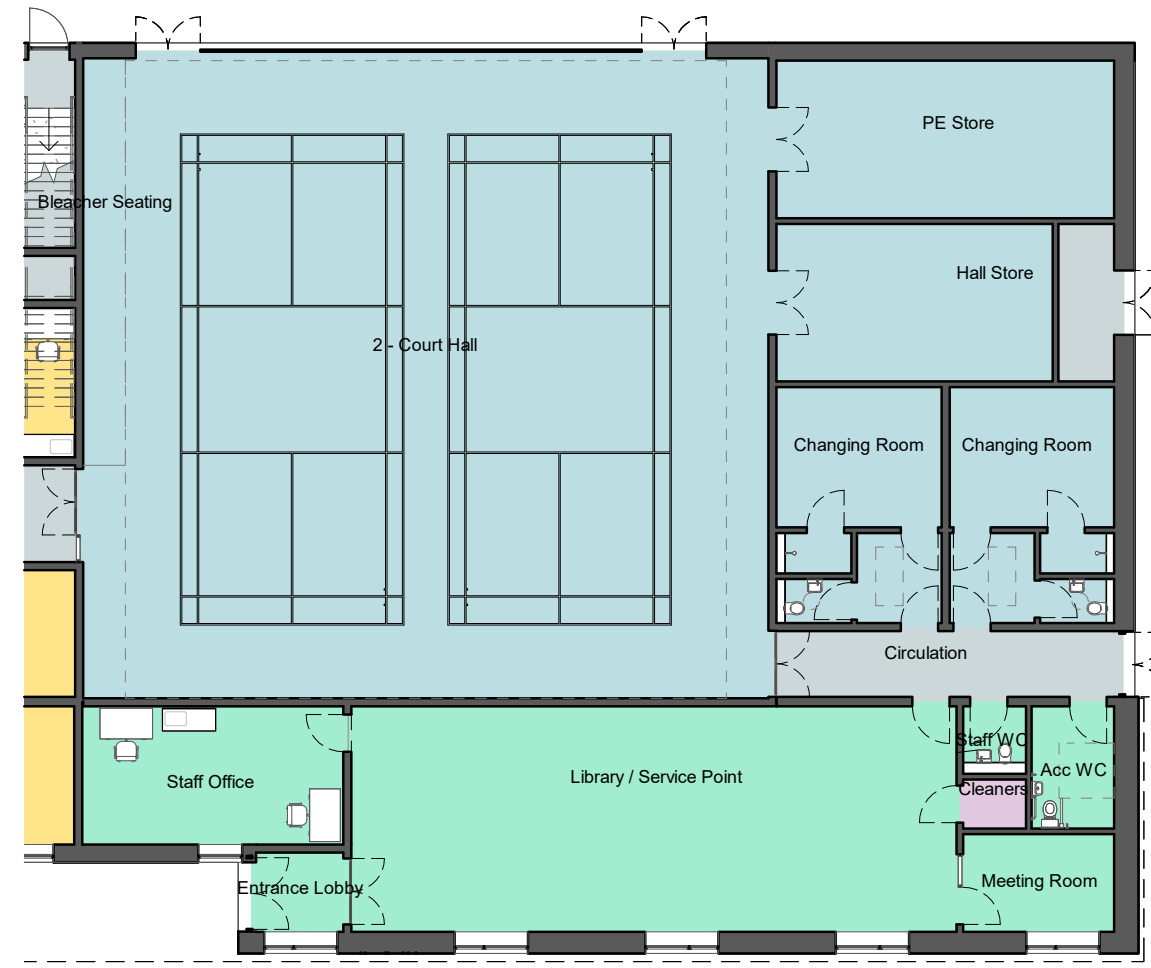

Classroom Block Plan
1:200

By Department Legend

- 01 - Teaching
- 02 - Hall
- 03 - Staff
- 04 - Kitchen / Dining
- 05 - ASN
- 06 - Nursery
- 07 - Library
- 08 - Circulation

Axonometric - Classroom Highlight
1:200

Axonometric - Classroom Block
1:100

Staff Block Plan
1:200

By Department Legend

- 01 - Teaching
- 02 - Hall
- 03 - Staff
- 04 - Kitchen / Dining
- 05 - ASN
- 06 - Nursery
- 07 - Library
- 08 - Circulation

Axonometric - Staff Highlight
1:200

Axonometric - Staff Block
1:100

Community Block Plan
1:200

By Department Legend

- 01 - Teaching
- 02 - Hall
- 03 - Staff
- 04 - Kitchen / Dining
- 05 - ASN
- 06 - Nursery
- 07 - Library
- 08 - Circulation