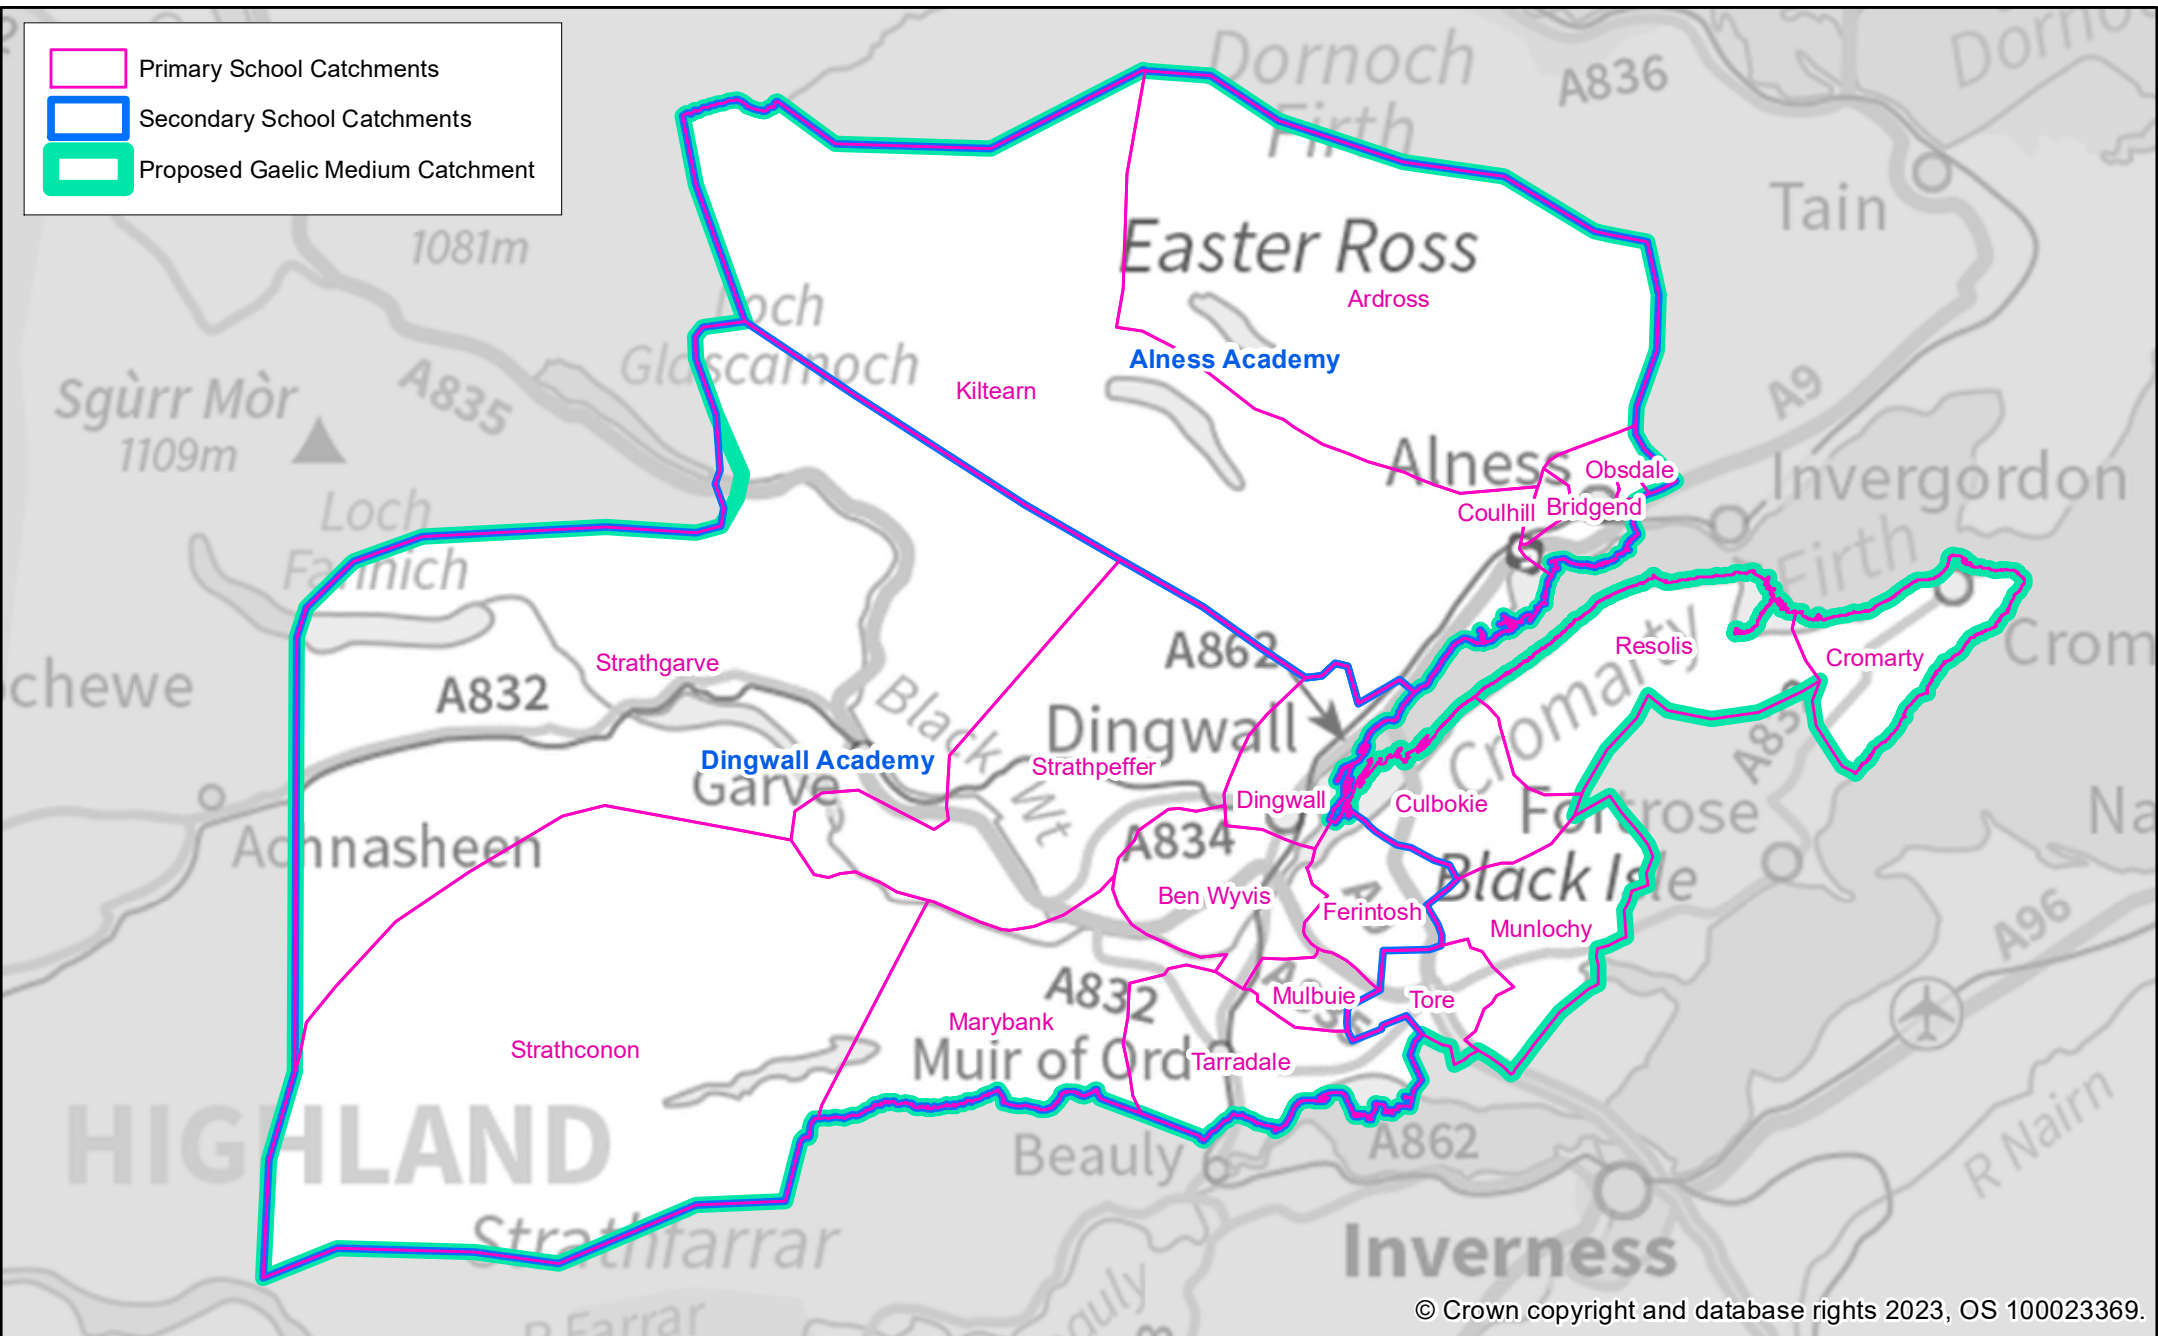

- Primary School Catchments
- Secondary School Catchments
- Proposed Gaelic Medium Catchment

© Crown copyright and database rights 2023, OS 100023369.

Proposed Gaelic Medium Catchments Dingwall Primary School & Dingwall Academy

Ref: gis2730
Date: Apr 2023

N
1:270,000