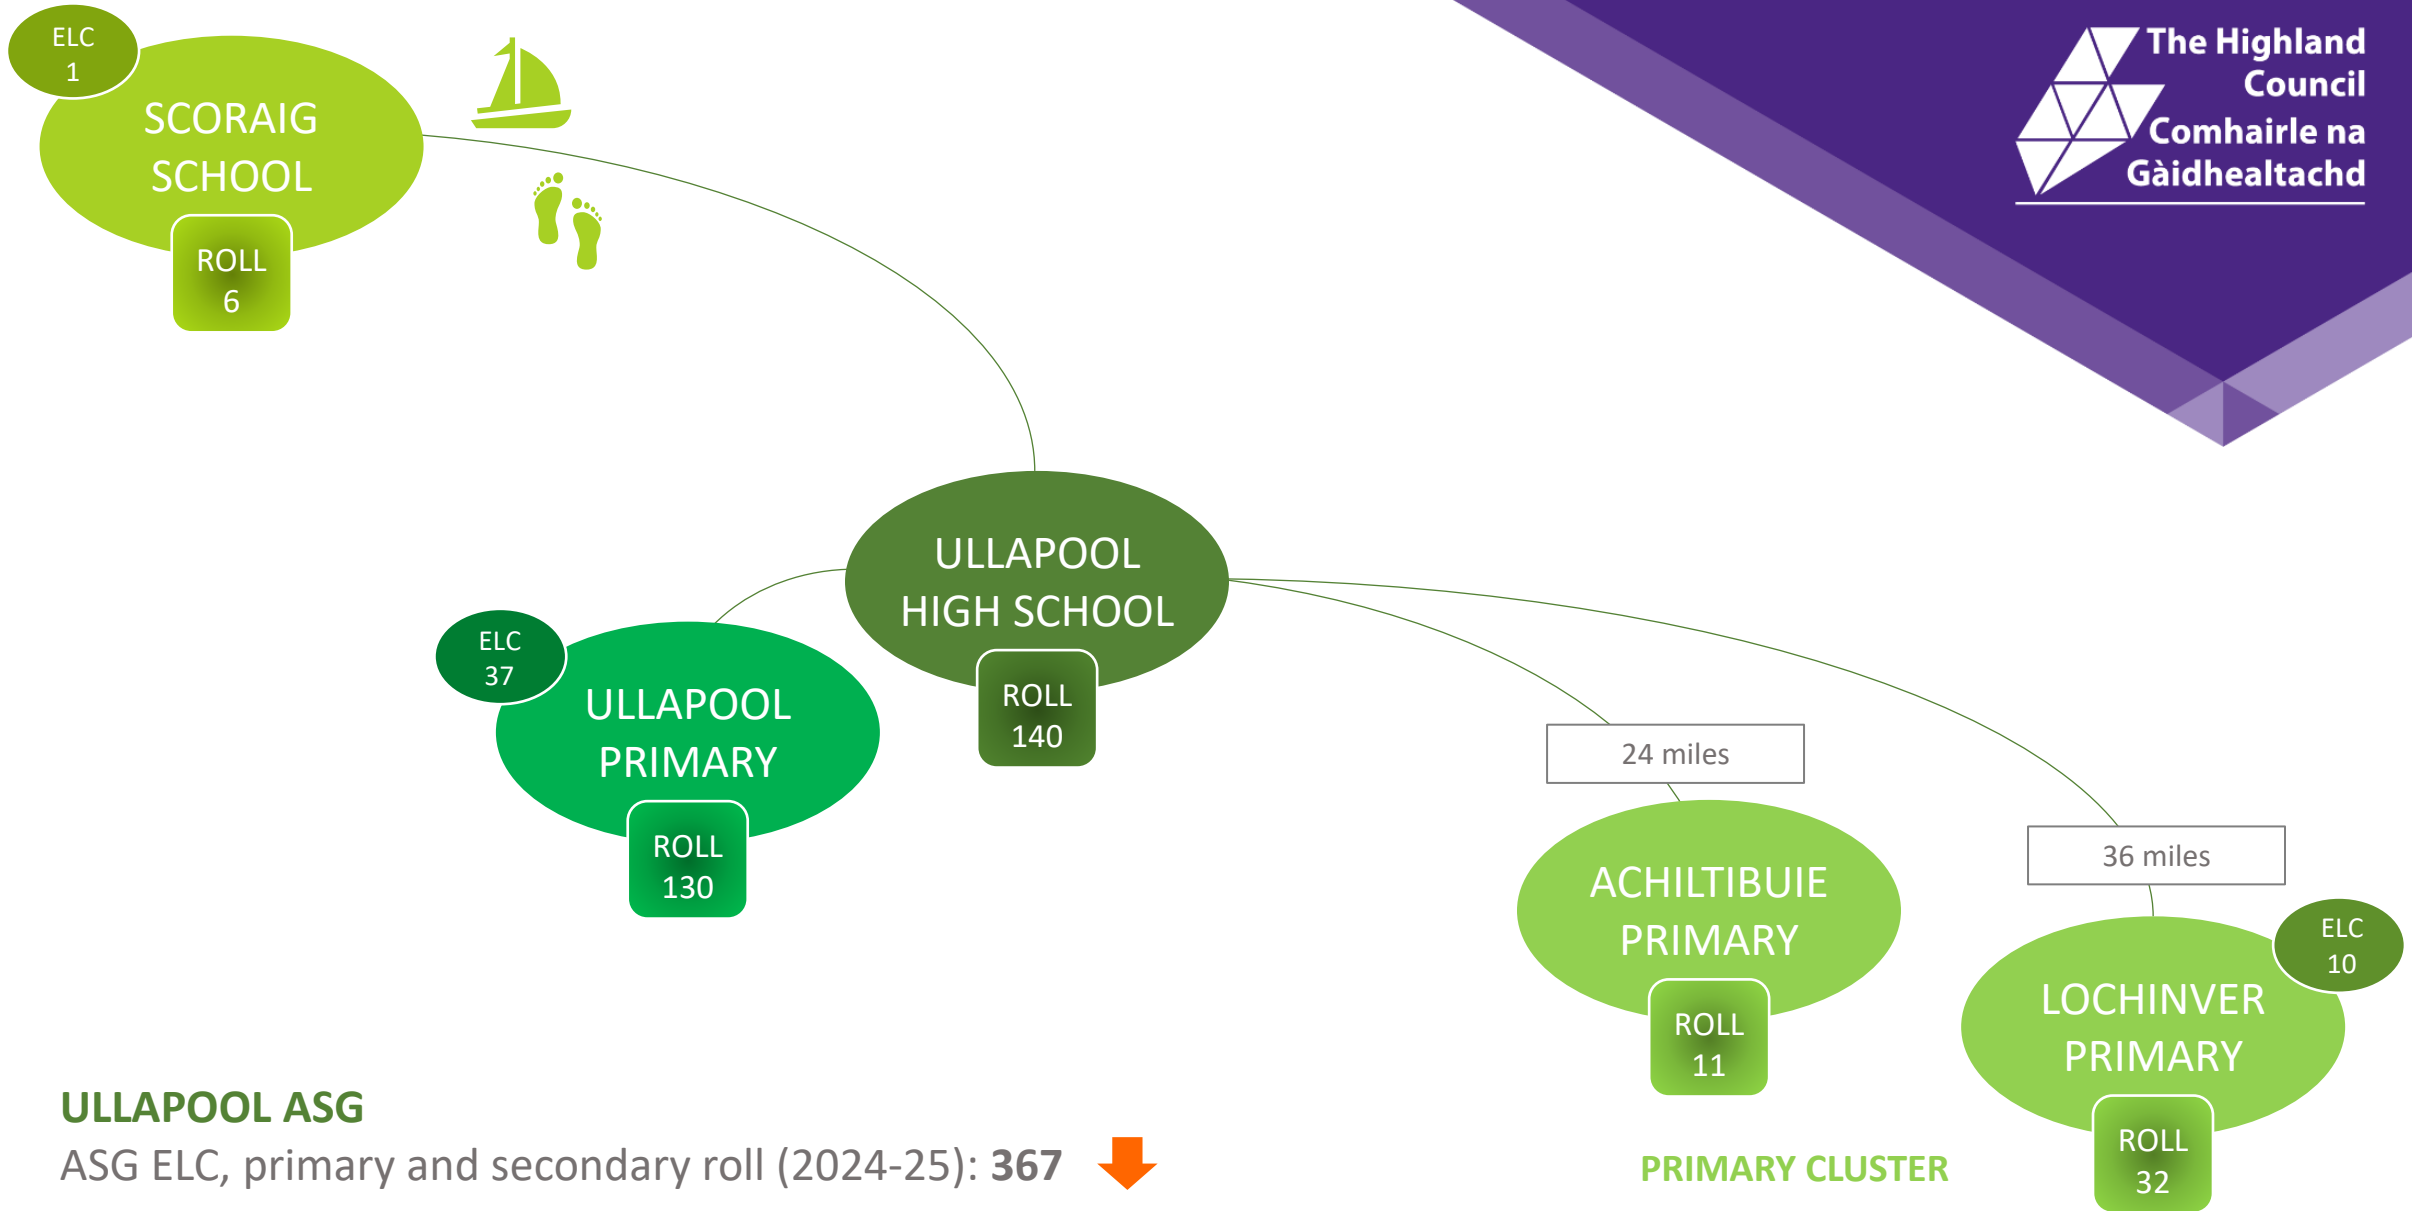

KINLOCHLEVEN ASG

ASG ELC, primary and secondary roll (2024-25): 306 ↓

LOCHABER ASG

ASG ELC, primary and secondary roll (2024-25): **1,896** ↓

MALLAIG ASG

ASG ELC, primary and secondary roll (2024-25): **258** ↓

MILLBURN ASG

ASG ELC, primary and secondary roll (2024-25): **2,833** 

NAIRN ASG

ASG ELC, primary and secondary roll (2024-25): 1,596 ↓

PORTREE ASG

ASG ELC, primary and secondary roll (2024-25): **1,225** ↓

TAIN ASG

ASG ELC, primary, secondary and special school roll (2024-25): **1,138** ↓

THURSO ASG

ASG ELC, primary and secondary roll (2024-25): **1, 700** ↓

ULLAPOOL ASG

ASG ELC, primary and secondary roll (2024-25): **367** ↓

WICK ASG

ASG ELC, primary and secondary roll (2024-25): **1,724**

CLUSTERED WITH CASTLETOWN
PRIMARY (THURSO ASG)