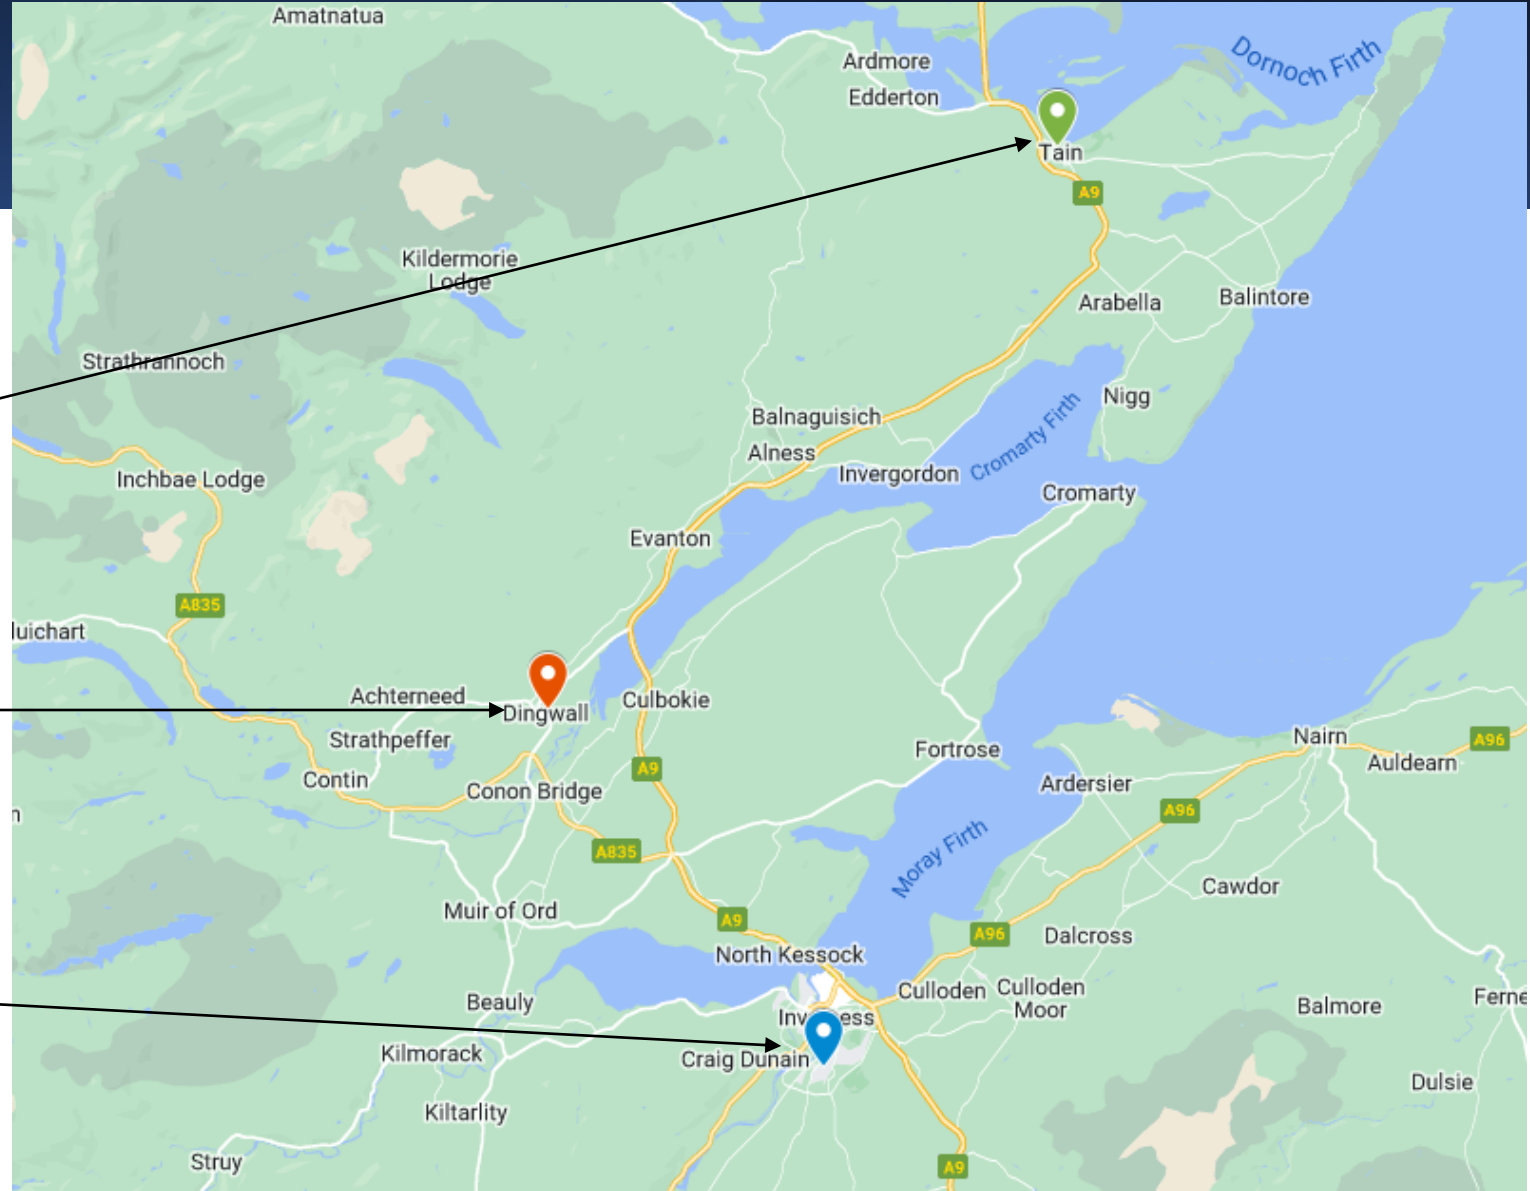

ARDNAMURCHAN ASG

ASG ELC, primary and secondary roll (2024-25): **274** ↓

CHARLESTON ASG

ASG ELC, primary and secondary roll (2024-25): **1,866** ↓

CULLODEN ASG

ASG ELC, primary and secondary roll (2024-25): 2,590 ↓