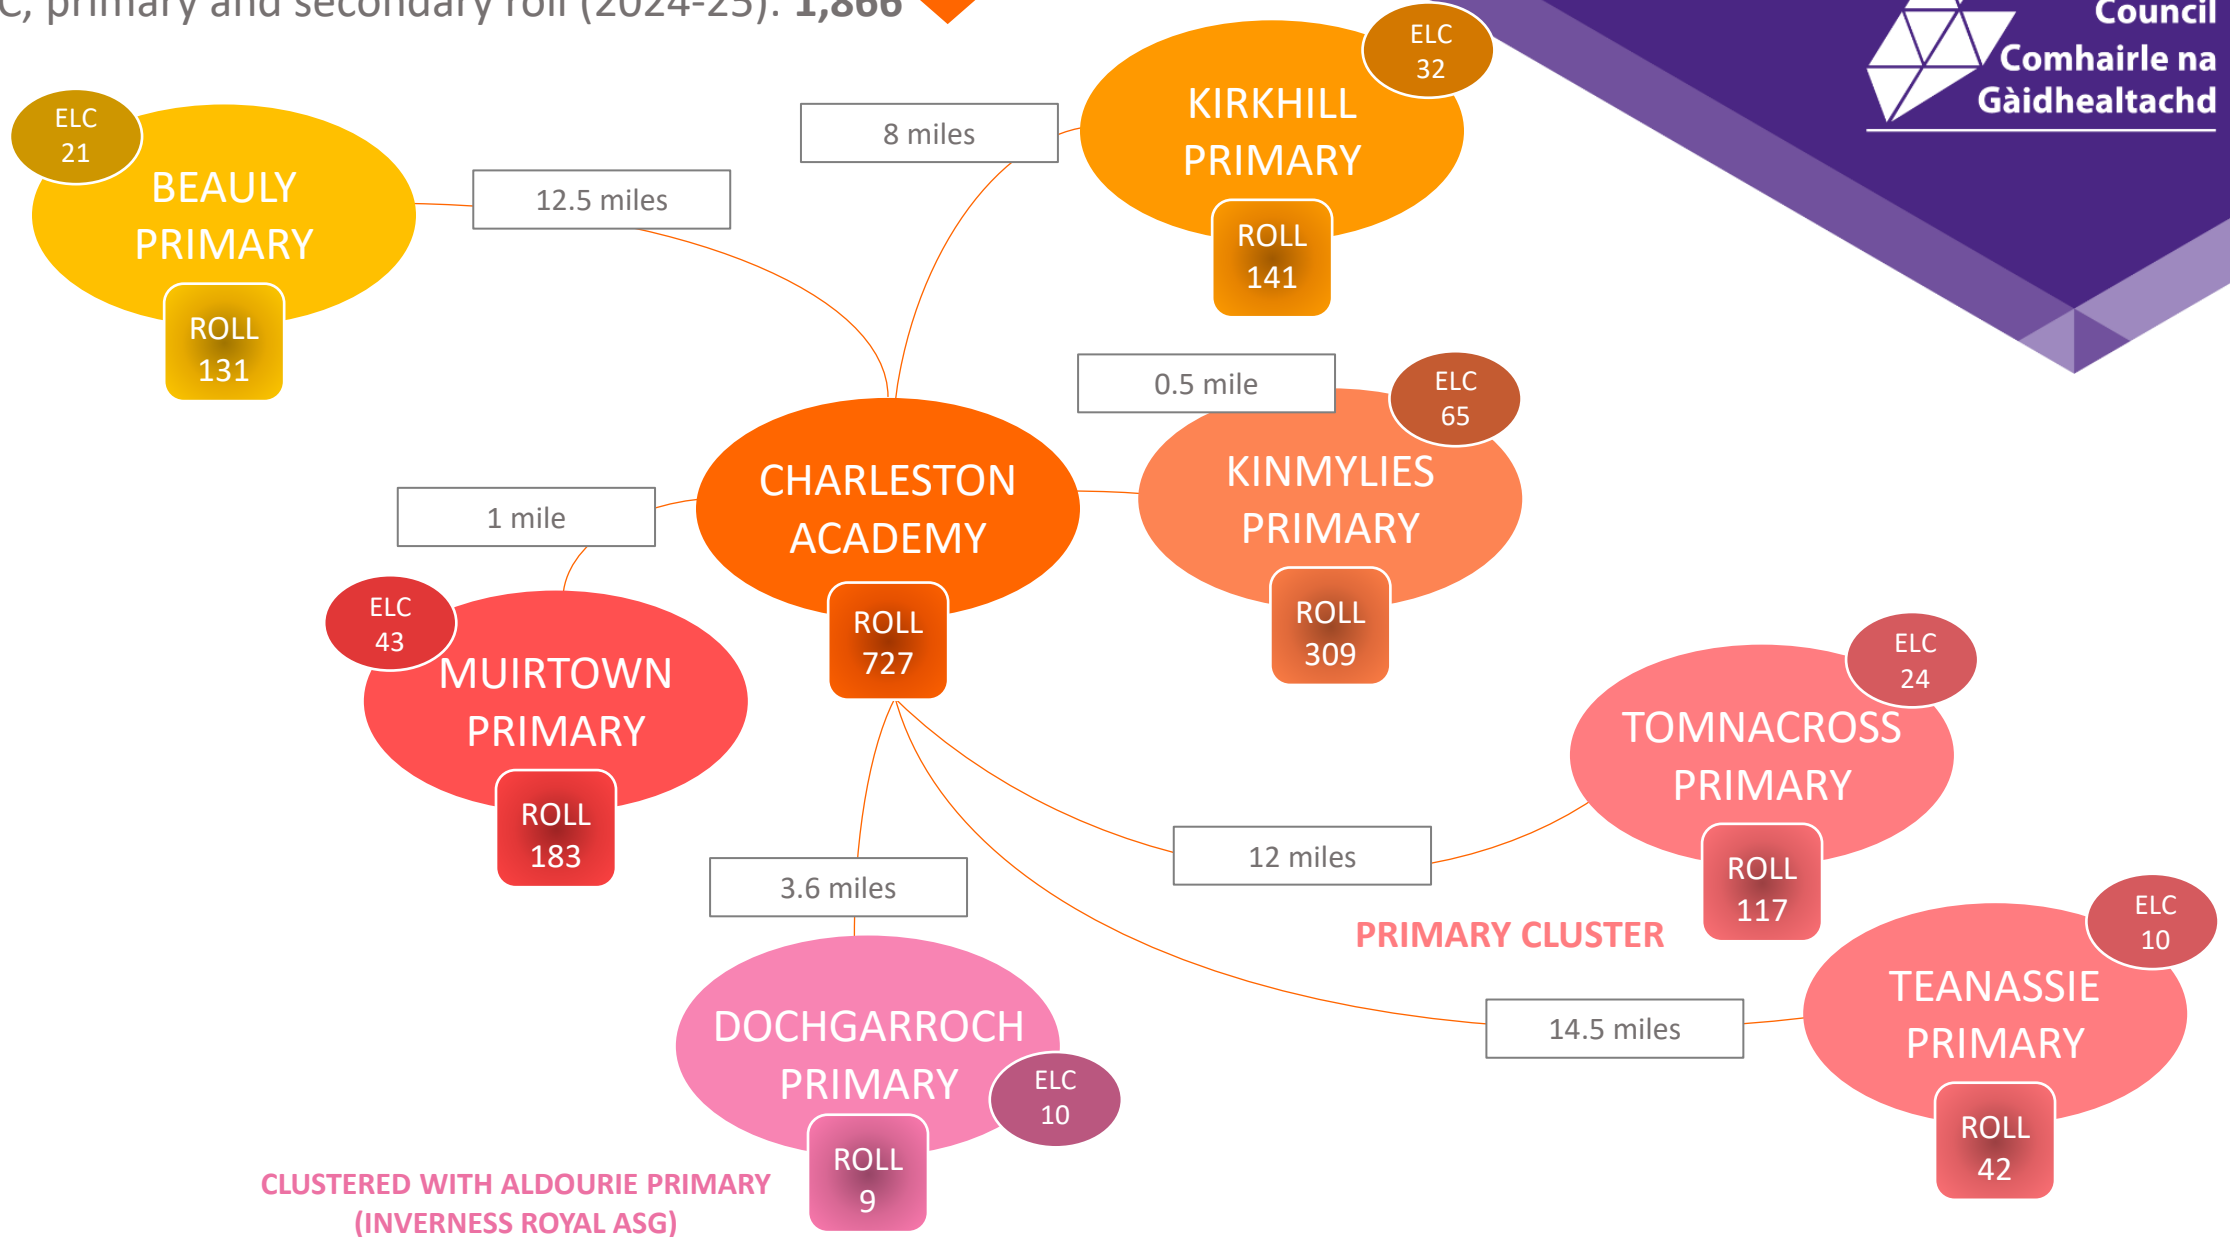

ARDNAMURCHAN ASG

ASG ELC, primary and secondary roll (2024-25): **274** ↓

CHARLESTON ASG

ASG ELC, primary and secondary roll (2024-25): **1,866** ↓

CULLODEN ASG

ASG ELC, primary and secondary roll (2024-25): 2,590 ↓