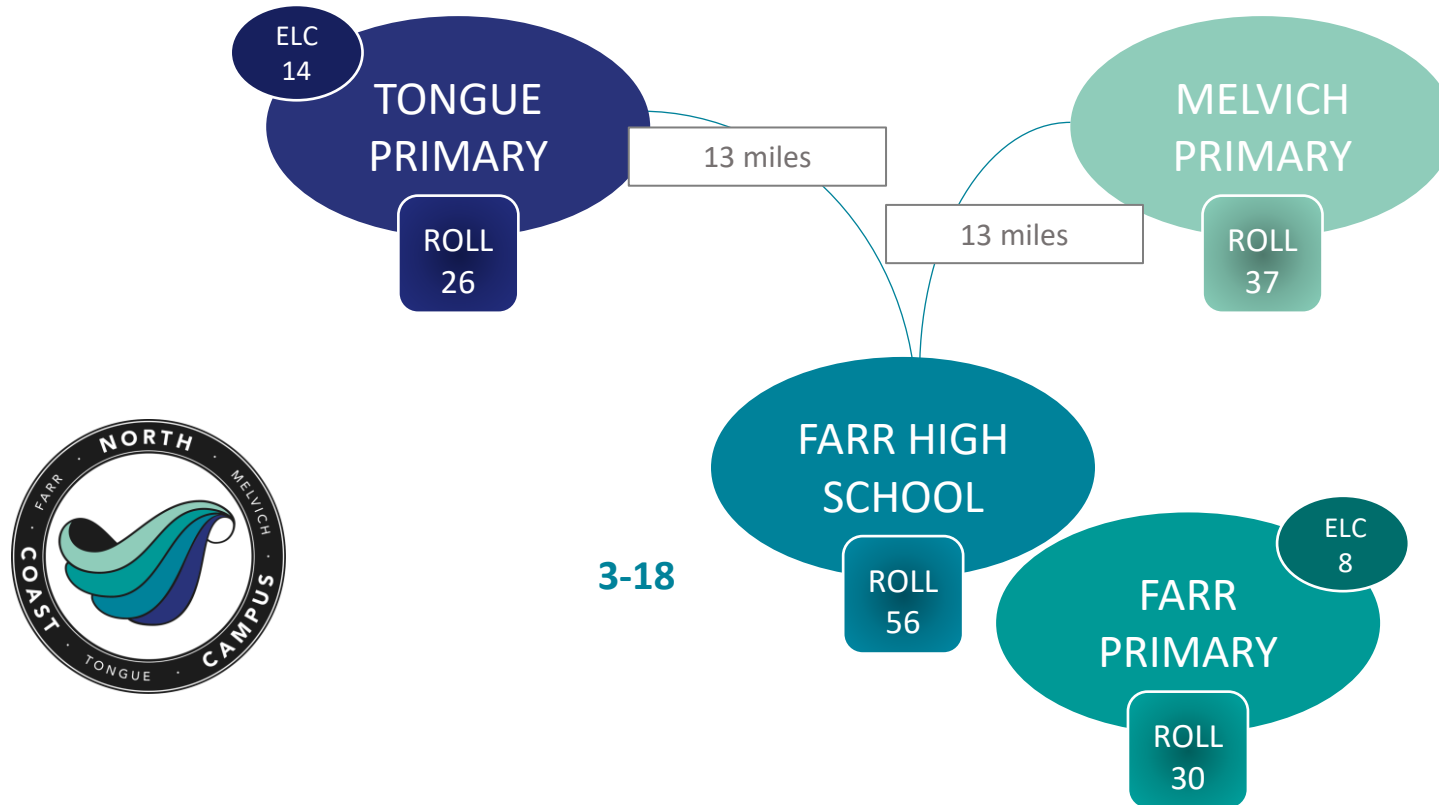

PRIMARY CLUSTER

PRIMARY CLUSTER

DINGWALL ASG

ASG ELC, primary, secondary and special school roll (2024-25): 2,501 

DORNOCH ASG

ASG ELC, primary and secondary roll (2024-25): 455 ↓

FARR ASG

ASG ELC, primary and secondary roll (2024-25): **171** ↓

PRIMARY CLUSTER

FORTROSE ASG

ASG ELC, primary and secondary roll (2024-25): 1,458 

GAIRLOCH ASG

ASG ELC, primary and secondary roll (2024-25): **228** ↓

CLUSTERED WITH APPLECROSS PRIMARY
(PLOCKTON ASG)

GLEN URQUHART ASG