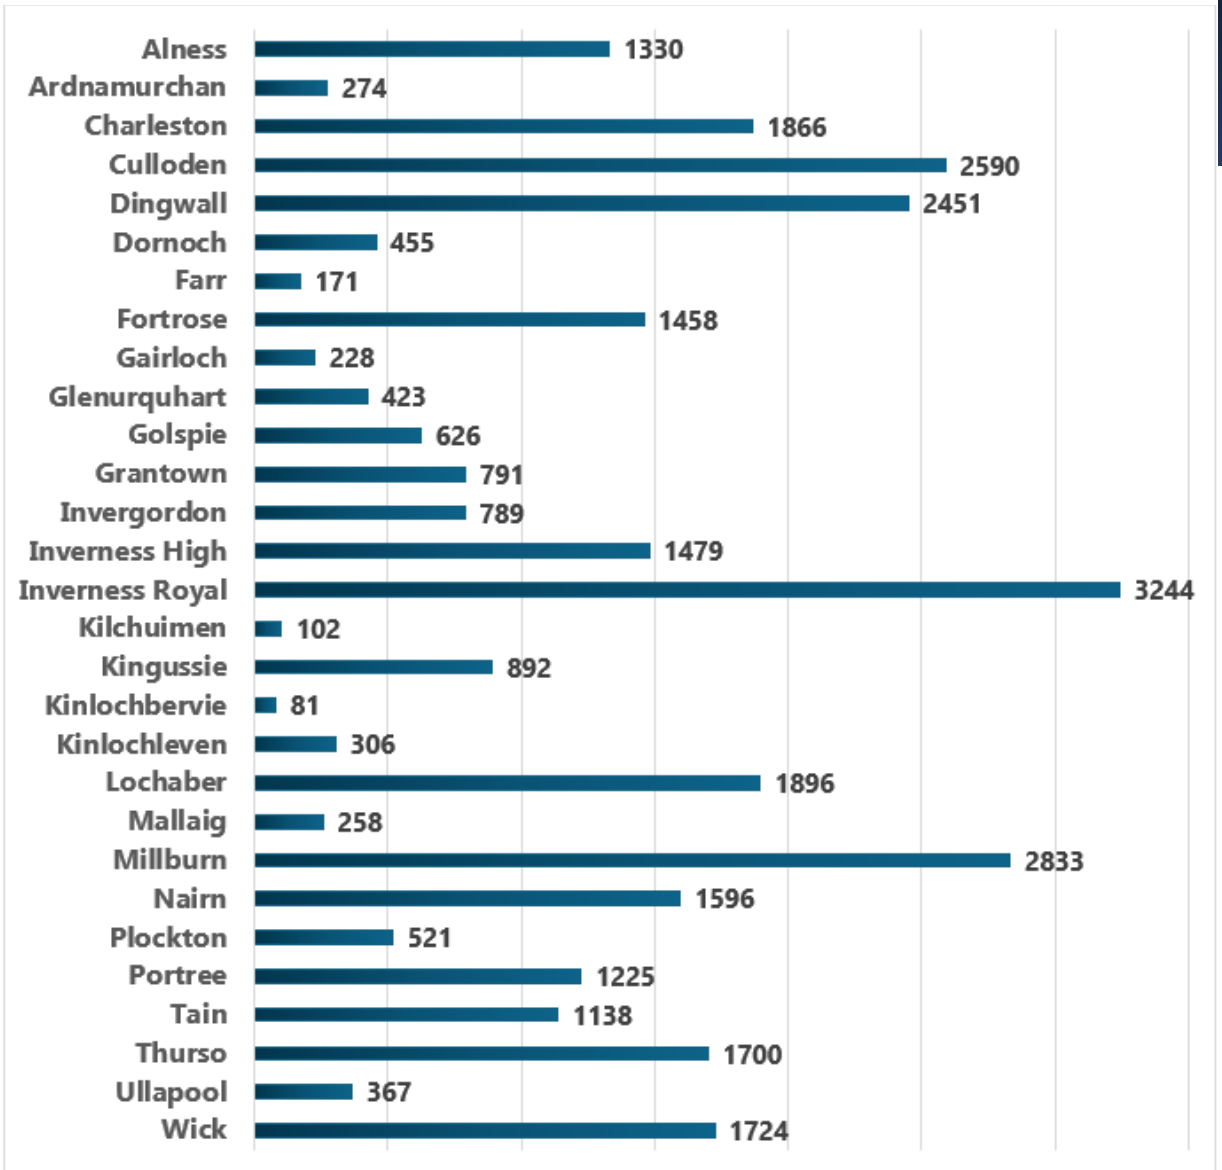

HIGHLAND-WIDE

HIGHLAND-WIDE	
NUMBER OF SCHOOLS	196
TOTAL ROLL	32,997 pupils
LARGEST ASG	INVERNESS ROYAL ASG
SMALLEST ASG	KINLOCHBERVIE ASG
TOTAL ELC ROLL	c.3,568 pupils
TOTAL PRIMARY ROLL	c.16,290 pupils
TOTAL SECONDARY ROLL	c.12,956 pupils
TOTAL SPECIAL SCHOOL ROLL	c.183 pupils

HIGHLAND ASGs by Roll (2024-25)