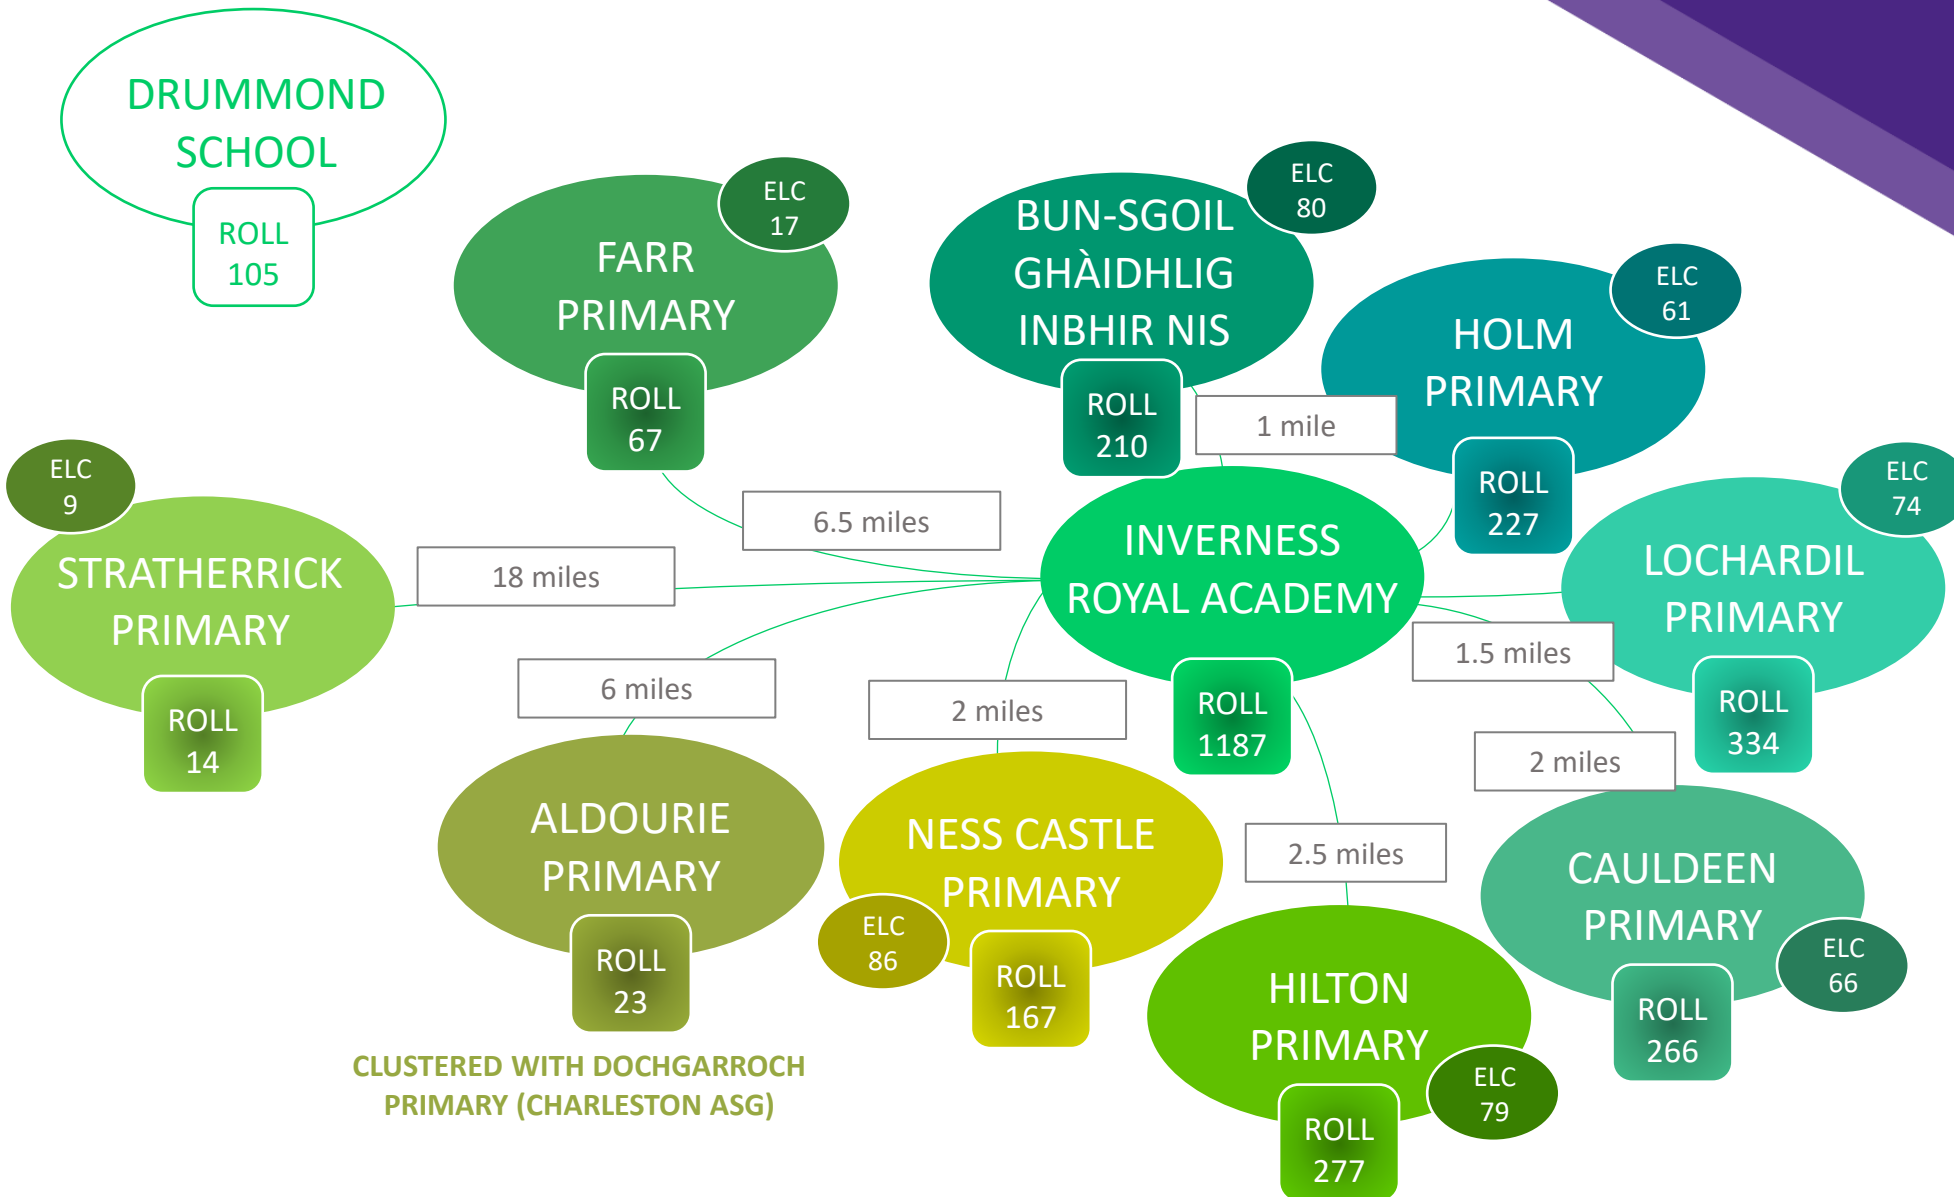

PRIMARY CLUSTER

FORTROSE ASG

ASG ELC, primary and secondary roll (2024-25): 1,458 

GAIRLOCH ASG

ASG ELC, primary and secondary roll (2024-25): **228** ↓

CLUSTERED WITH APPLECROSS PRIMARY
(PLOCKTON ASG)

GLEN URQUHART ASG

ASG ELC, primary and secondary roll (2024-25): **423** ↑

GOLSPIE ASG

ASG ELC, primary and secondary roll (2024-25): **626** ↓

GRANTOWN ASG

ASG ELC, primary and secondary roll (2024-25): 791 ↓

CLUSTERED WITH ARDROSS PRIMARY
(ALNESS ASG)

INVERGORDON ASG

ASG ELC, primary and secondary roll (2024-25): 789 

INVERNESS HIGH ASG

ASG ELC, primary and secondary roll (2024-25): **1,479** ↓

INVERNESS ROYAL ASG

ASG ELC, primary, secondary and special school roll (2024-25): 3,349 ↓

KILCHUIMEN ASG

ASG ELC, primary and secondary roll (2024-25): **102** ↓

KINGUSSIE ASG

ASG ELC, primary and secondary roll (2024-25): 892 ↓

KINLOCHBERVIE ASG

ASG ELC, primary and secondary roll (2024-25): **81** ↓