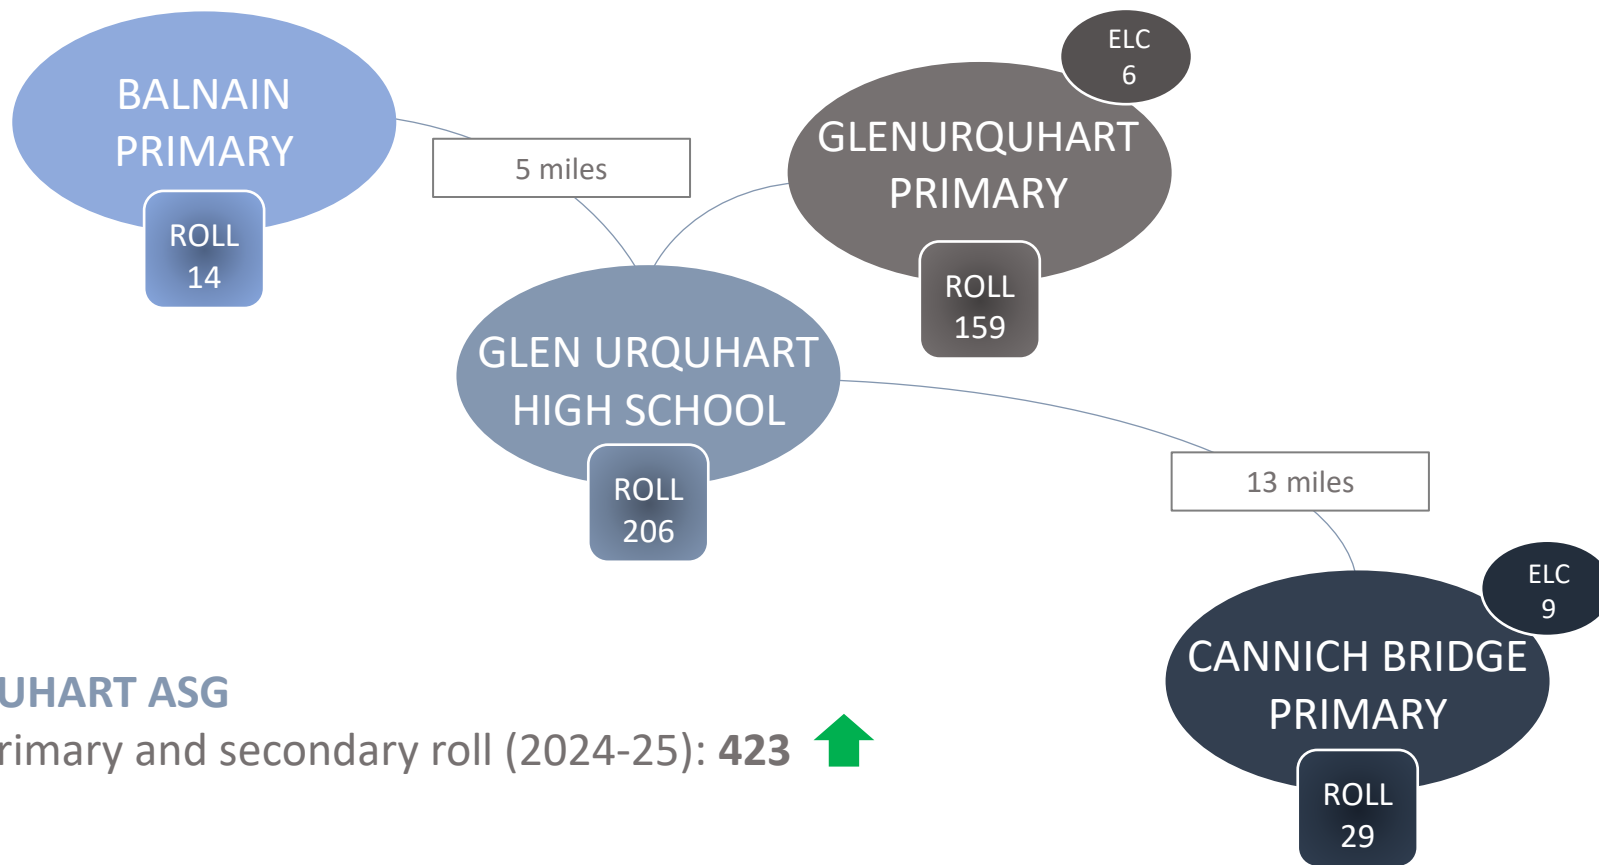

PRIMARY CLUSTER

FORTROSE ASG

ASG ELC, primary and secondary roll (2024-25): 1,458 

GAIRLOCH ASG

ASG ELC, primary and secondary roll (2024-25): **228** ↓

CLUSTERED WITH APPLECROSS PRIMARY
(PLOCKTON ASG)

GLEN URQUHART ASG

ASG ELC, primary and secondary roll (2024-25): **423** ↑

GOLSPIE ASG

ASG ELC, primary and secondary roll (2024-25): **626** ↓

GRANTOWN ASG

ASG ELC, primary and secondary roll (2024-25): 791 ↓

CLUSTERED WITH ARDROSS PRIMARY
(ALNESS ASG)