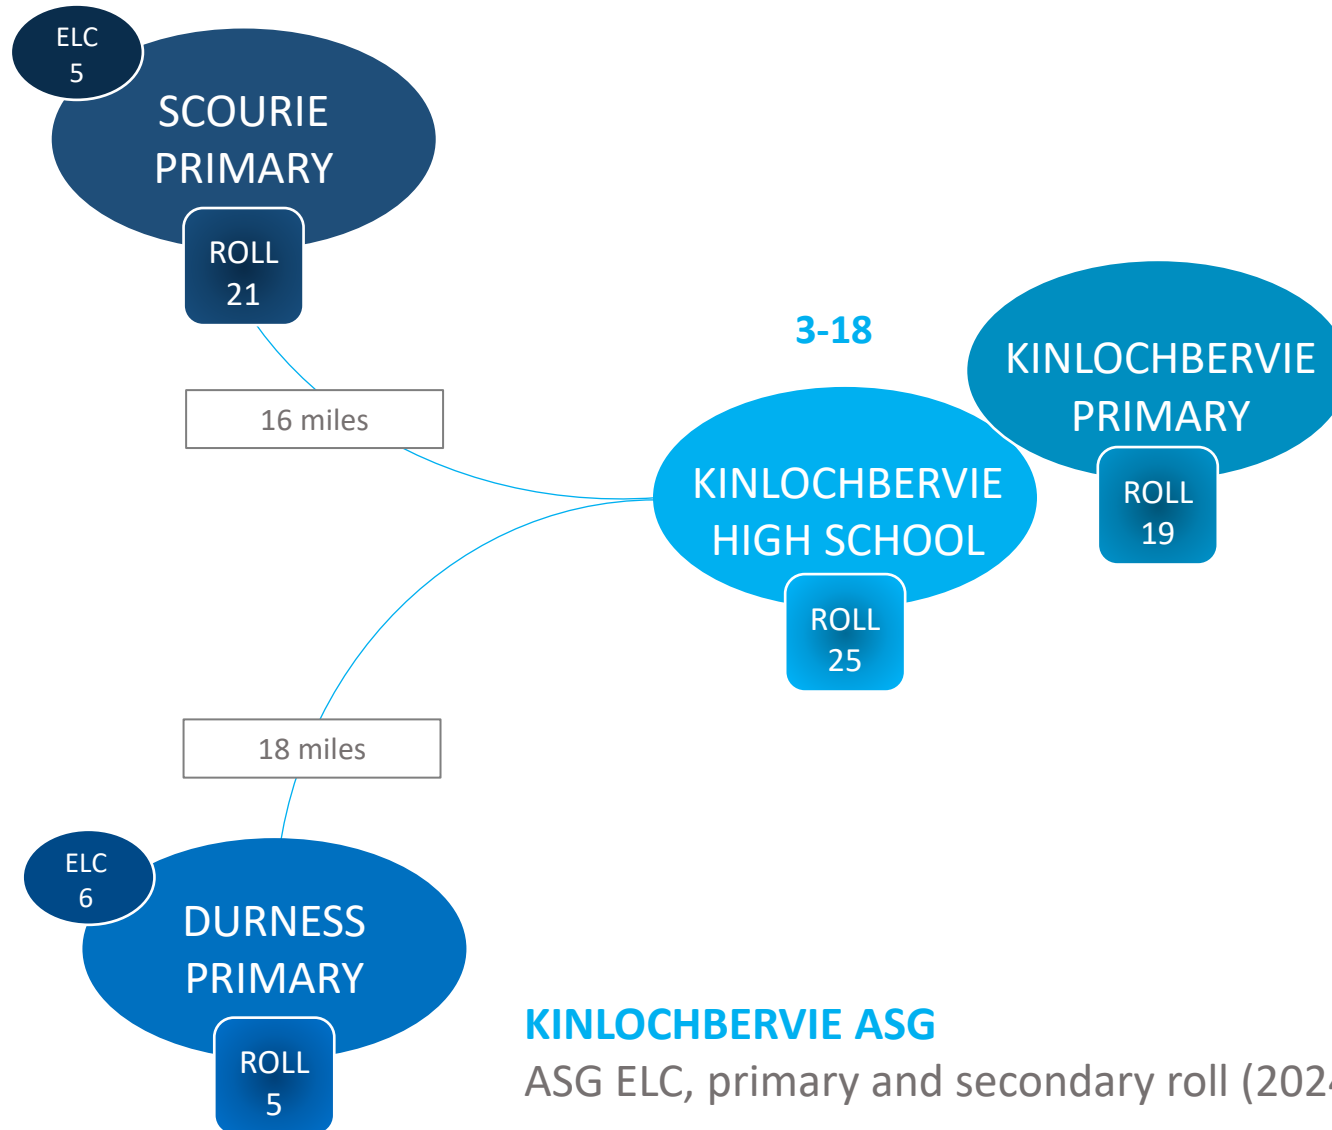

KILCHUIMEN ASG

ASG ELC, primary and secondary roll (2024-25): **102** ↓

KINGUSSIE ASG

ASG ELC, primary and secondary roll (2024-25): 892 ↓

KINLOCHBERVIE ASG

ASG ELC, primary and secondary roll (2024-25): **81** ↓

KINLOCHLEVEN ASG

ASG ELC, primary and secondary roll (2024-25): 306 ↓

LOCHABER ASG

ASG ELC, primary and secondary roll (2024-25): **1,896** ↓

MALLAIG ASG

ASG ELC, primary and secondary roll (2024-25): **258** ↓