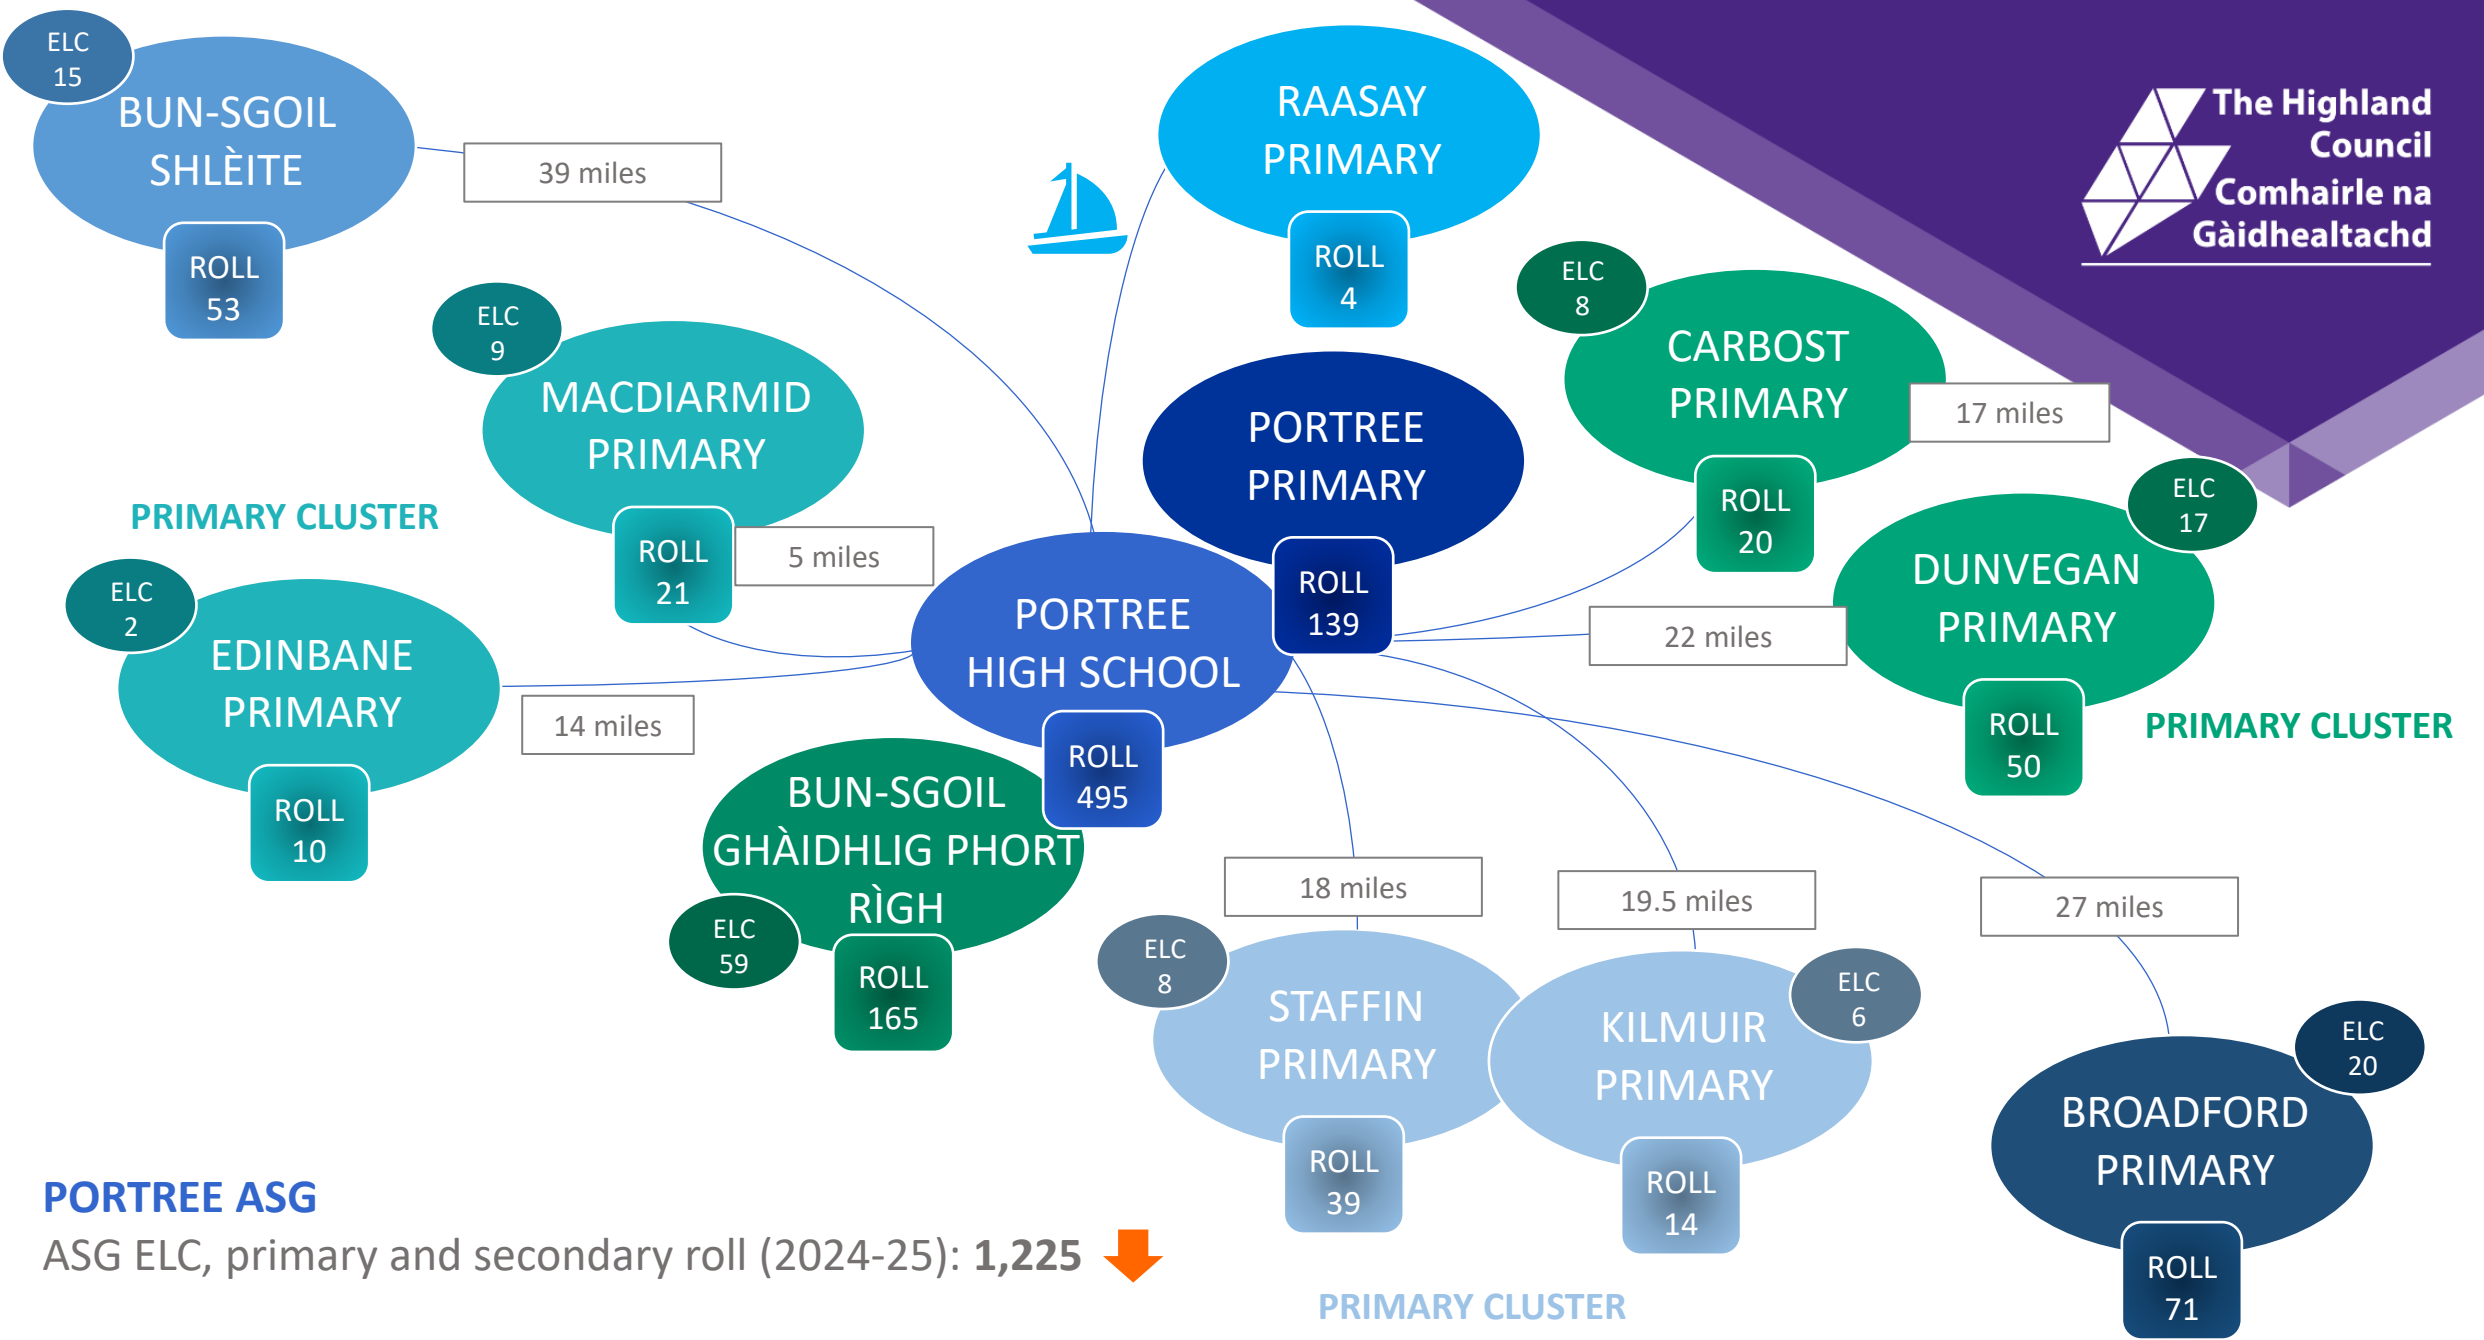

KINLOCHLEVEN ASG

ASG ELC, primary and secondary roll (2024-25): 306 ↓

LOCHABER ASG

ASG ELC, primary and secondary roll (2024-25): **1,896** ↓

MALLAIG ASG

ASG ELC, primary and secondary roll (2024-25): **258** ↓

MILLBURN ASG

ASG ELC, primary and secondary roll (2024-25): **2,833** 

NAIRN ASG

ASG ELC, primary and secondary roll (2024-25): 1,596 ↓

PORTREE ASG

ASG ELC, primary and secondary roll (2024-25): **1,225** ↓

TAIN ASG

ASG ELC, primary, secondary and special school roll (2024-25): **1,138** ↓

THURSO ASG

ASG ELC, primary and secondary roll (2024-25): **1, 700** ↓

ULLAPOOL ASG

ASG ELC, primary and secondary roll (2024-25): **367** ↓

WICK ASG

ASG ELC, primary and secondary roll (2024-25): **1,724**

CLUSTERED WITH CASTLETOWN
PRIMARY (THURSO ASG)