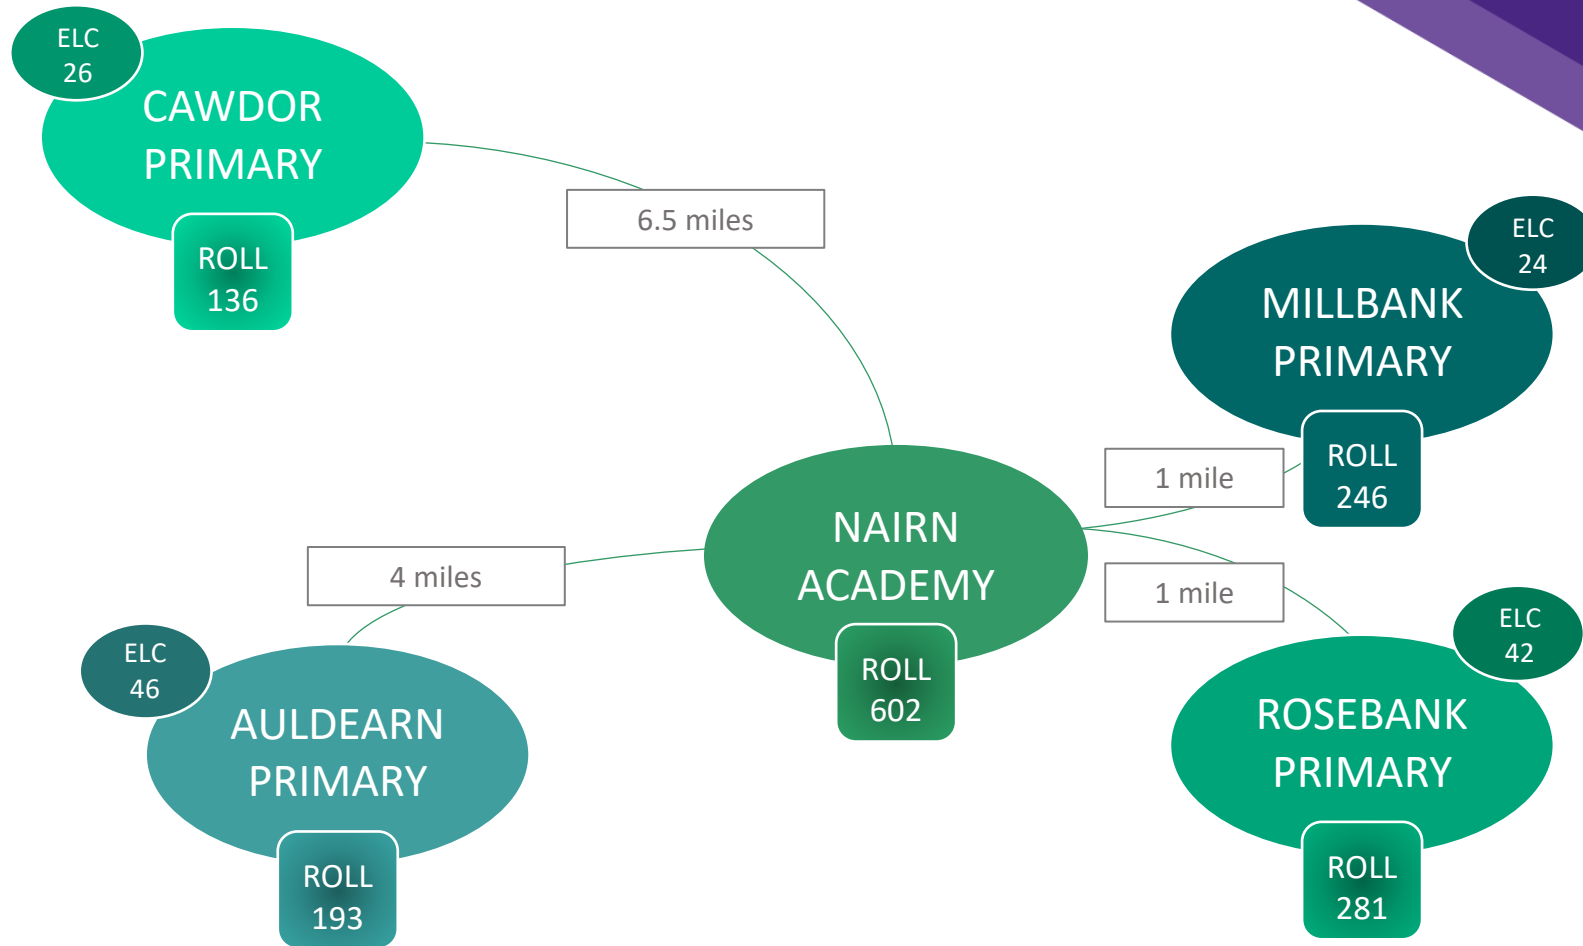

KILCHUIMEN ASG

ASG ELC, primary and secondary roll (2024-25): **102** ↓

KINGUSSIE ASG

ASG ELC, primary and secondary roll (2024-25): 892 ↓

KINLOCHBERVIE ASG

ASG ELC, primary and secondary roll (2024-25): **81** ↓

KINLOCHLEVEN ASG

ASG ELC, primary and secondary roll (2024-25): 306 ↓

LOCHABER ASG

ASG ELC, primary and secondary roll (2024-25): **1,896** ↓

MALLAIG ASG

ASG ELC, primary and secondary roll (2024-25): **258** ↓

MILLBURN ASG

ASG ELC, primary and secondary roll (2024-25): **2,833** 

NAIRN ASG

ASG ELC, primary and secondary roll (2024-25): 1,596 ↓

PORTREE ASG

ASG ELC, primary and secondary roll (2024-25): **1,225** ↓