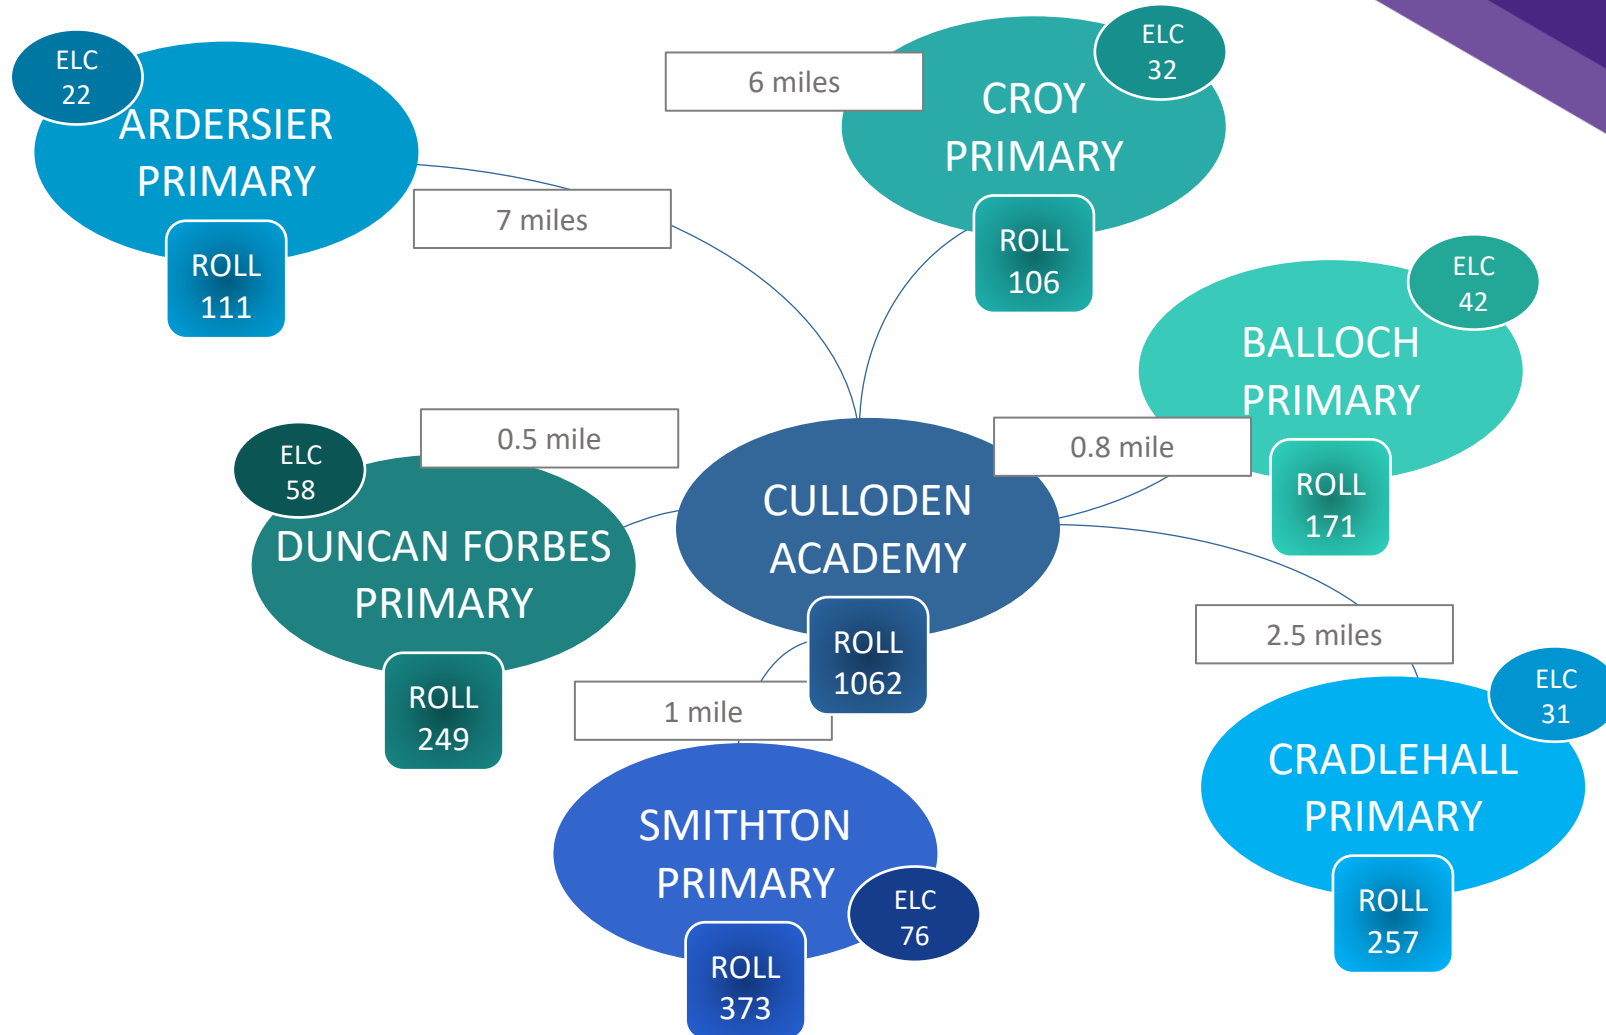

ARDNAMURCHAN ASG

ASG ELC, primary and secondary roll (2024-25): **274** ↓

CHARLESTON ASG

ASG ELC, primary and secondary roll (2024-25): **1,866** ↓

CULLODEN ASG

ASG ELC, primary and secondary roll (2024-25): 2,590 ↓