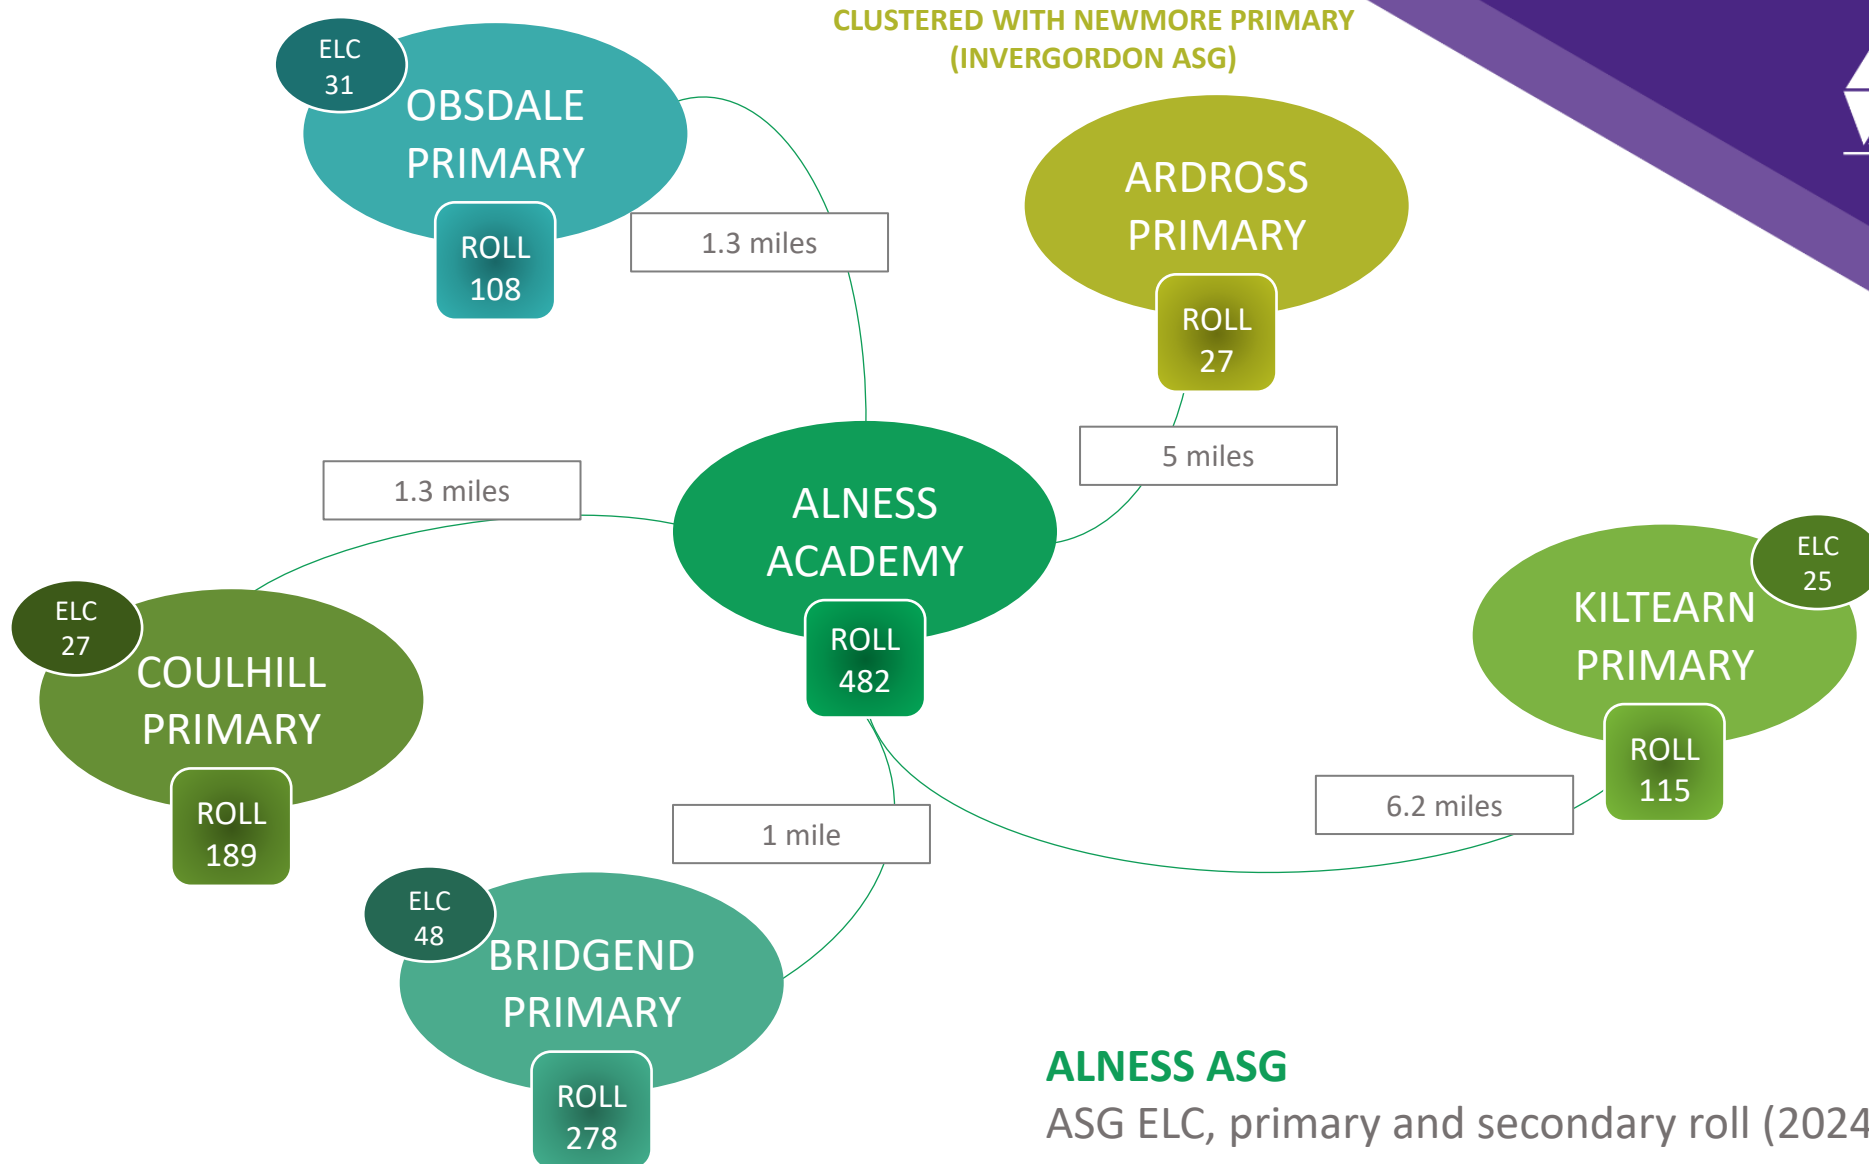

ARDNAMURCHAN ASG

ASG ELC, primary and secondary roll (2024-25): **274** ↓

CHARLESTON ASG

ASG ELC, primary and secondary roll (2024-25): **1,866** ↓

CULLODEN ASG

ASG ELC, primary and secondary roll (2024-25): 2,590 ↓