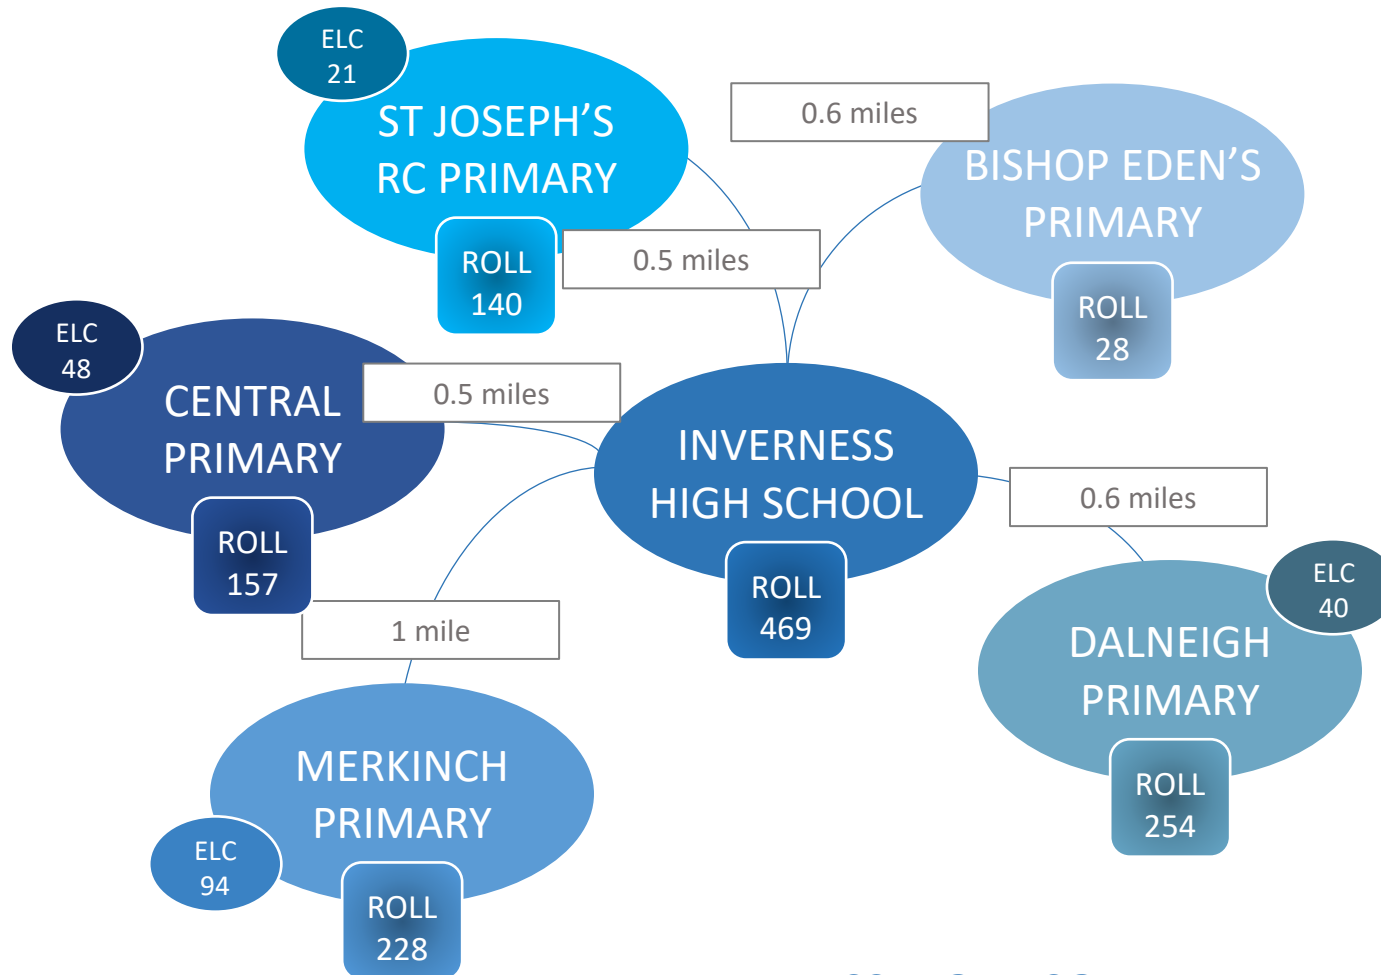

INVERNESS HIGH ASG

ASG ELC, primary and secondary roll (2024-25): **1,479** ↓