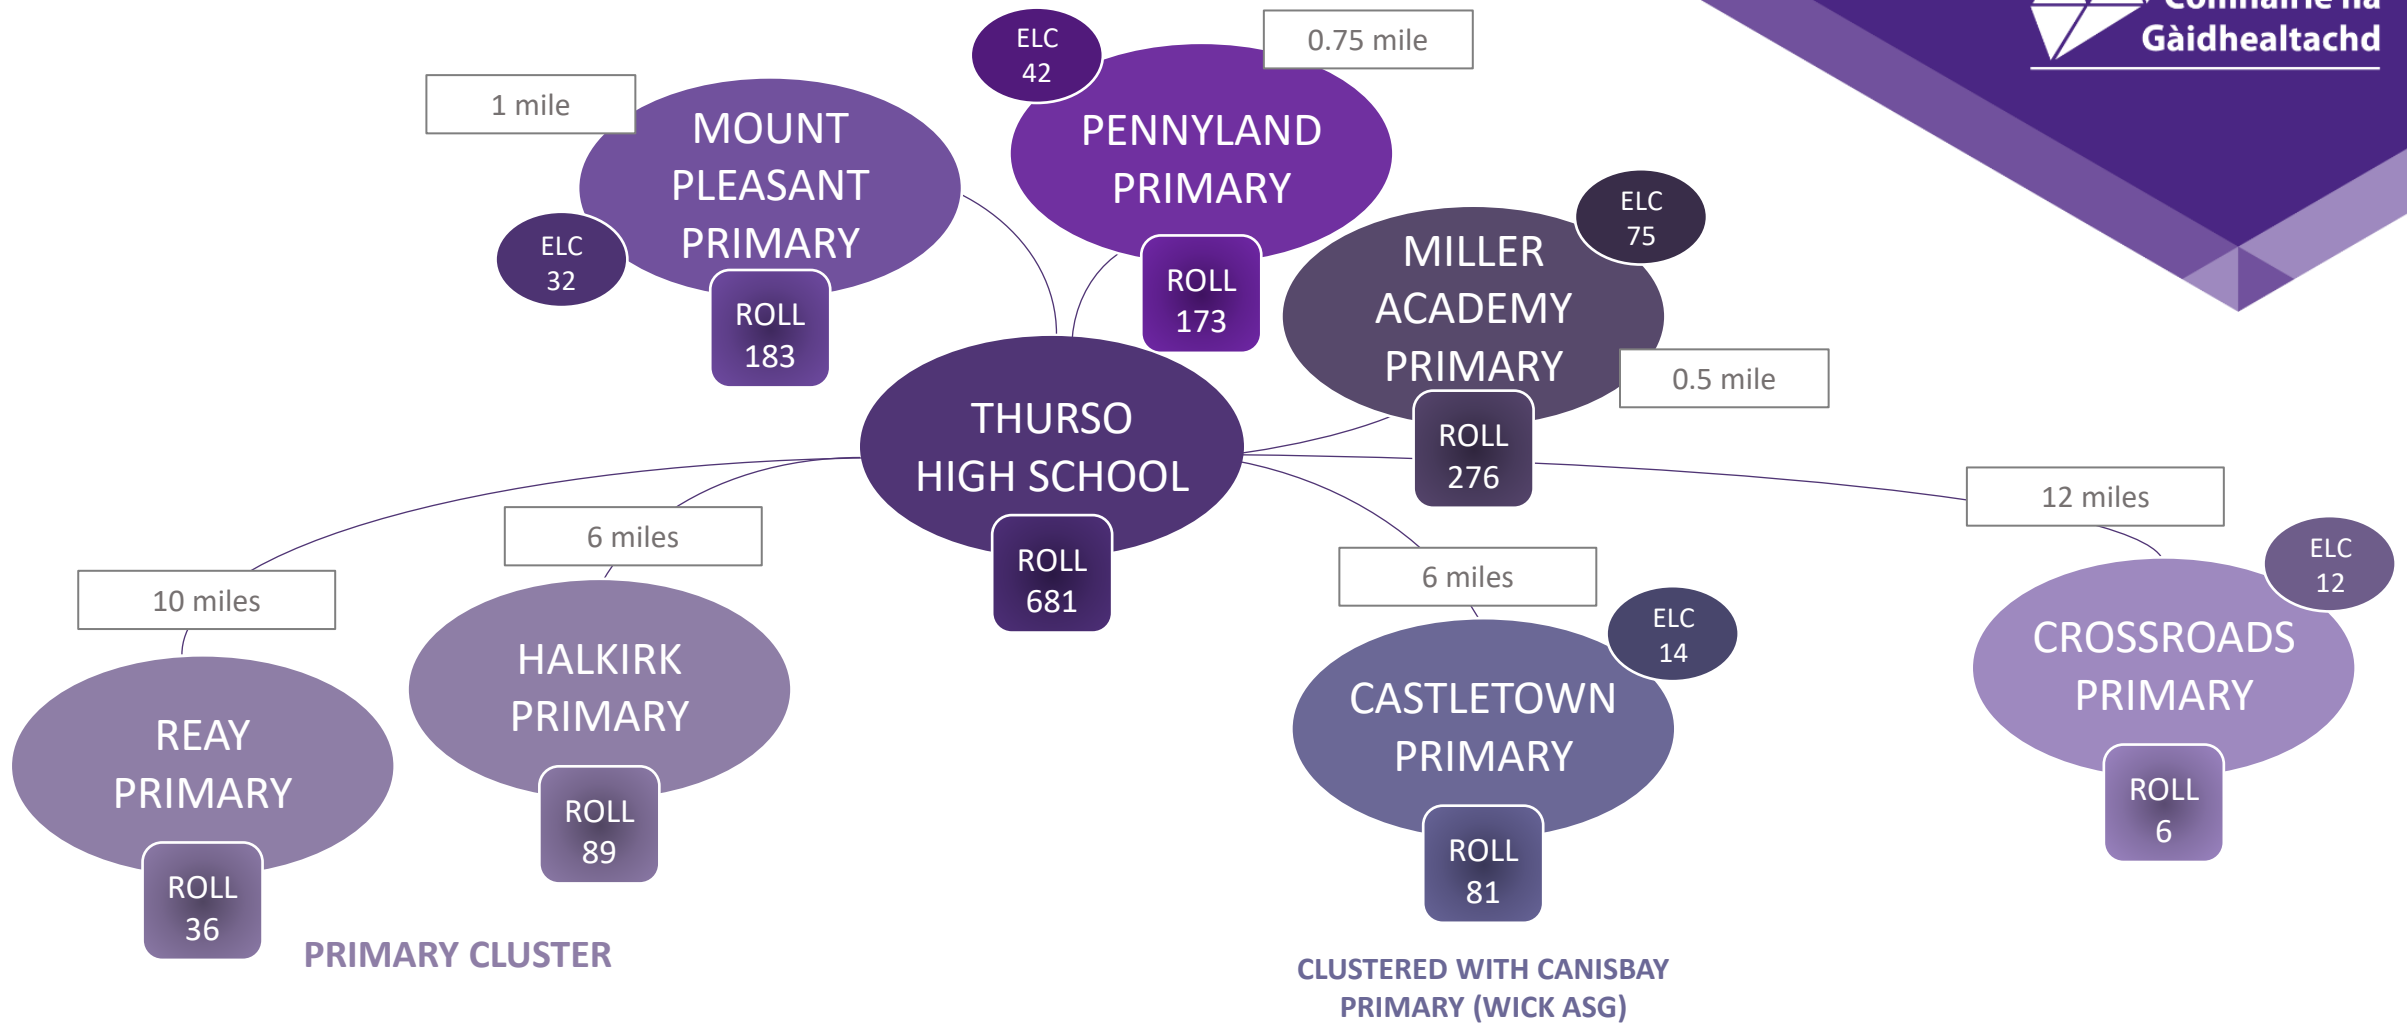

MILLBURN ASG

ASG ELC, primary and secondary roll (2024-25): **2,833** 

NAIRN ASG

ASG ELC, primary and secondary roll (2024-25): 1,596 ↓

PORTREE ASG

ASG ELC, primary and secondary roll (2024-25): **1,225** ↓

TAIN ASG

ASG ELC, primary, secondary and special school roll (2024-25): **1,138** ↓

THURSO ASG

ASG ELC, primary and secondary roll (2024-25): **1, 700** ↓

ULLAPOOL ASG

ASG ELC, primary and secondary roll (2024-25): **367** ↓

WICK ASG

ASG ELC, primary and secondary roll (2024-25): **1,724**

CLUSTERED WITH CASTLETOWN
PRIMARY (THURSO ASG)