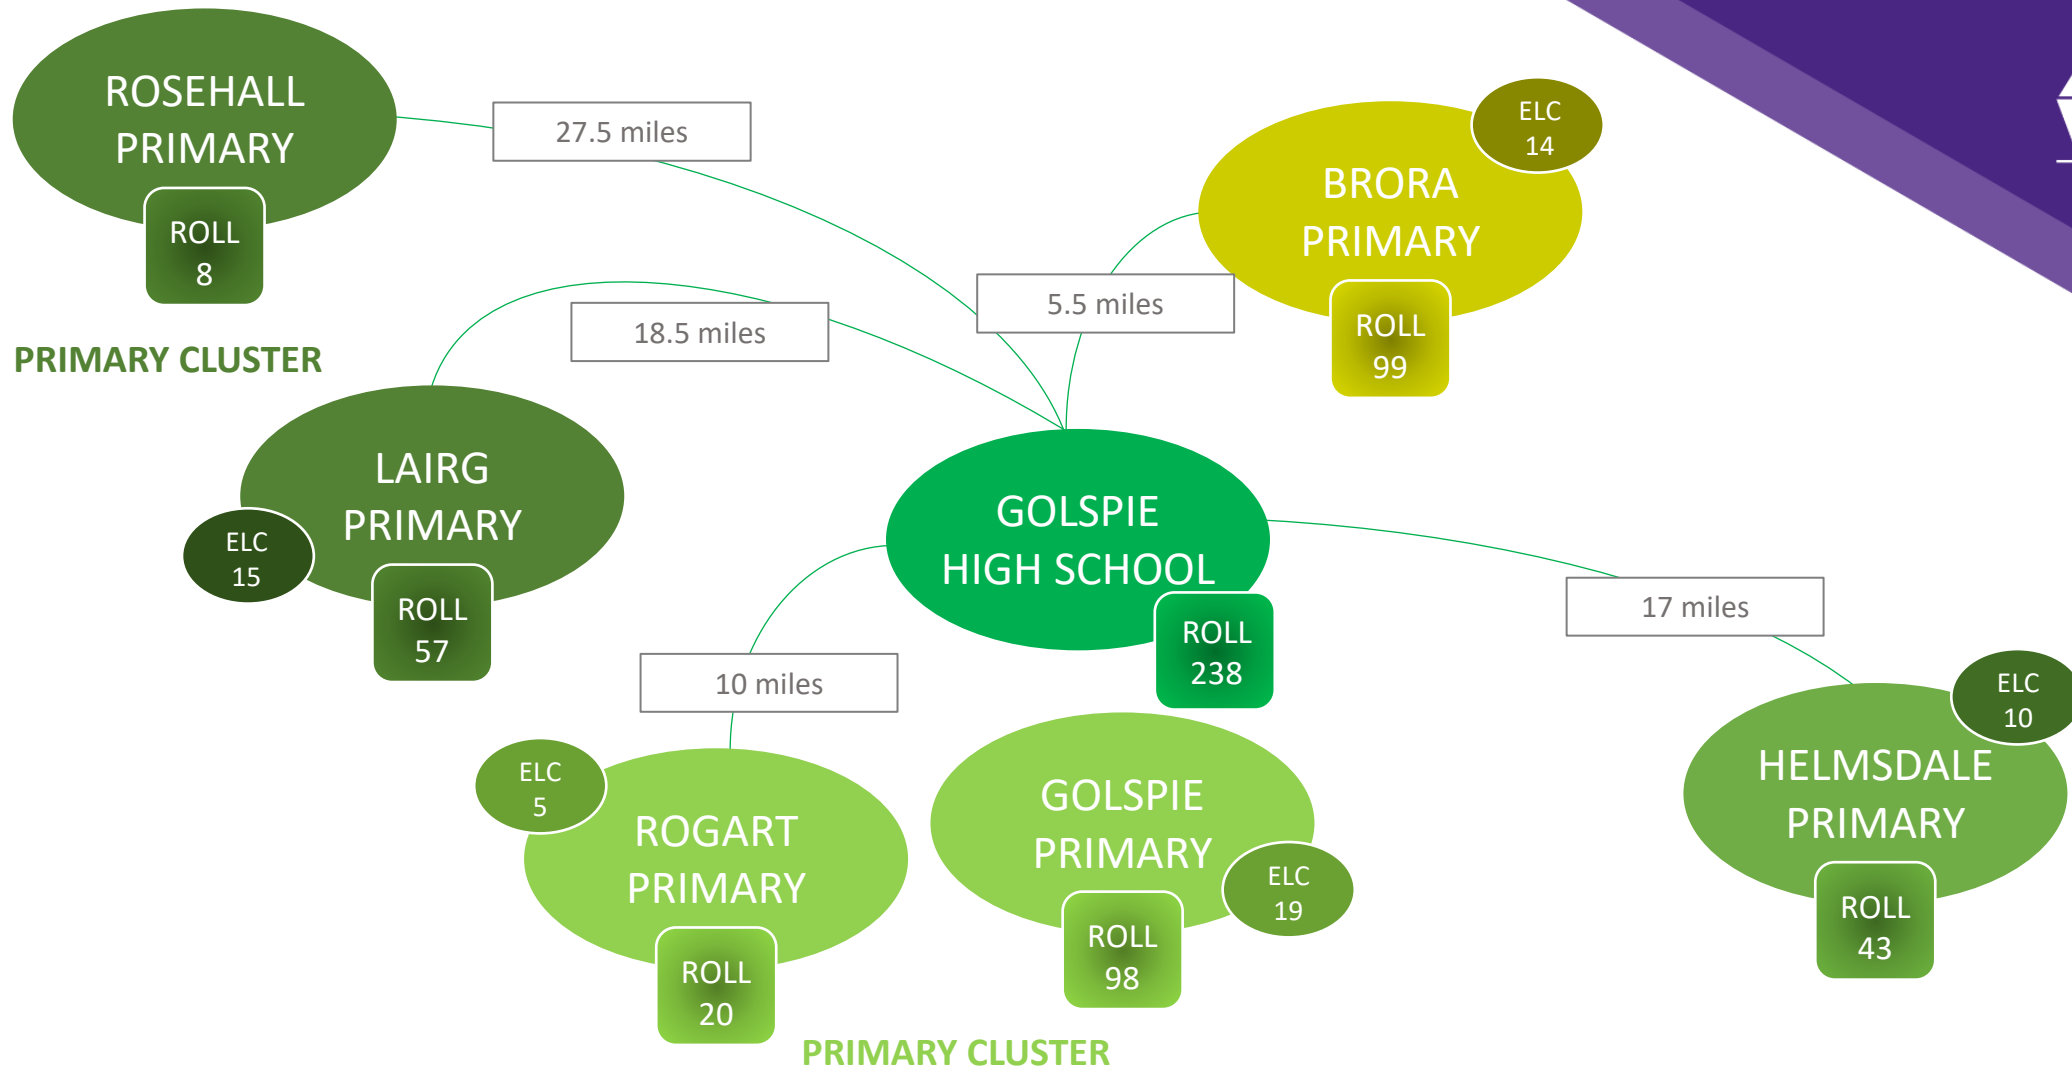

PRIMARY CLUSTER

FORTROSE ASG

ASG ELC, primary and secondary roll (2024-25): 1,458 

GAIRLOCH ASG

ASG ELC, primary and secondary roll (2024-25): **228** ↓

CLUSTERED WITH APPLECROSS PRIMARY
(PLOCKTON ASG)

GLEN URQUHART ASG

ASG ELC, primary and secondary roll (2024-25): **423** ↑

GOLSPIE ASG

ASG ELC, primary and secondary roll (2024-25): **626** ↓

GRANTOWN ASG

ASG ELC, primary and secondary roll (2024-25): 791 ↓

CLUSTERED WITH ARDROSS PRIMARY
(ALNESS ASG)