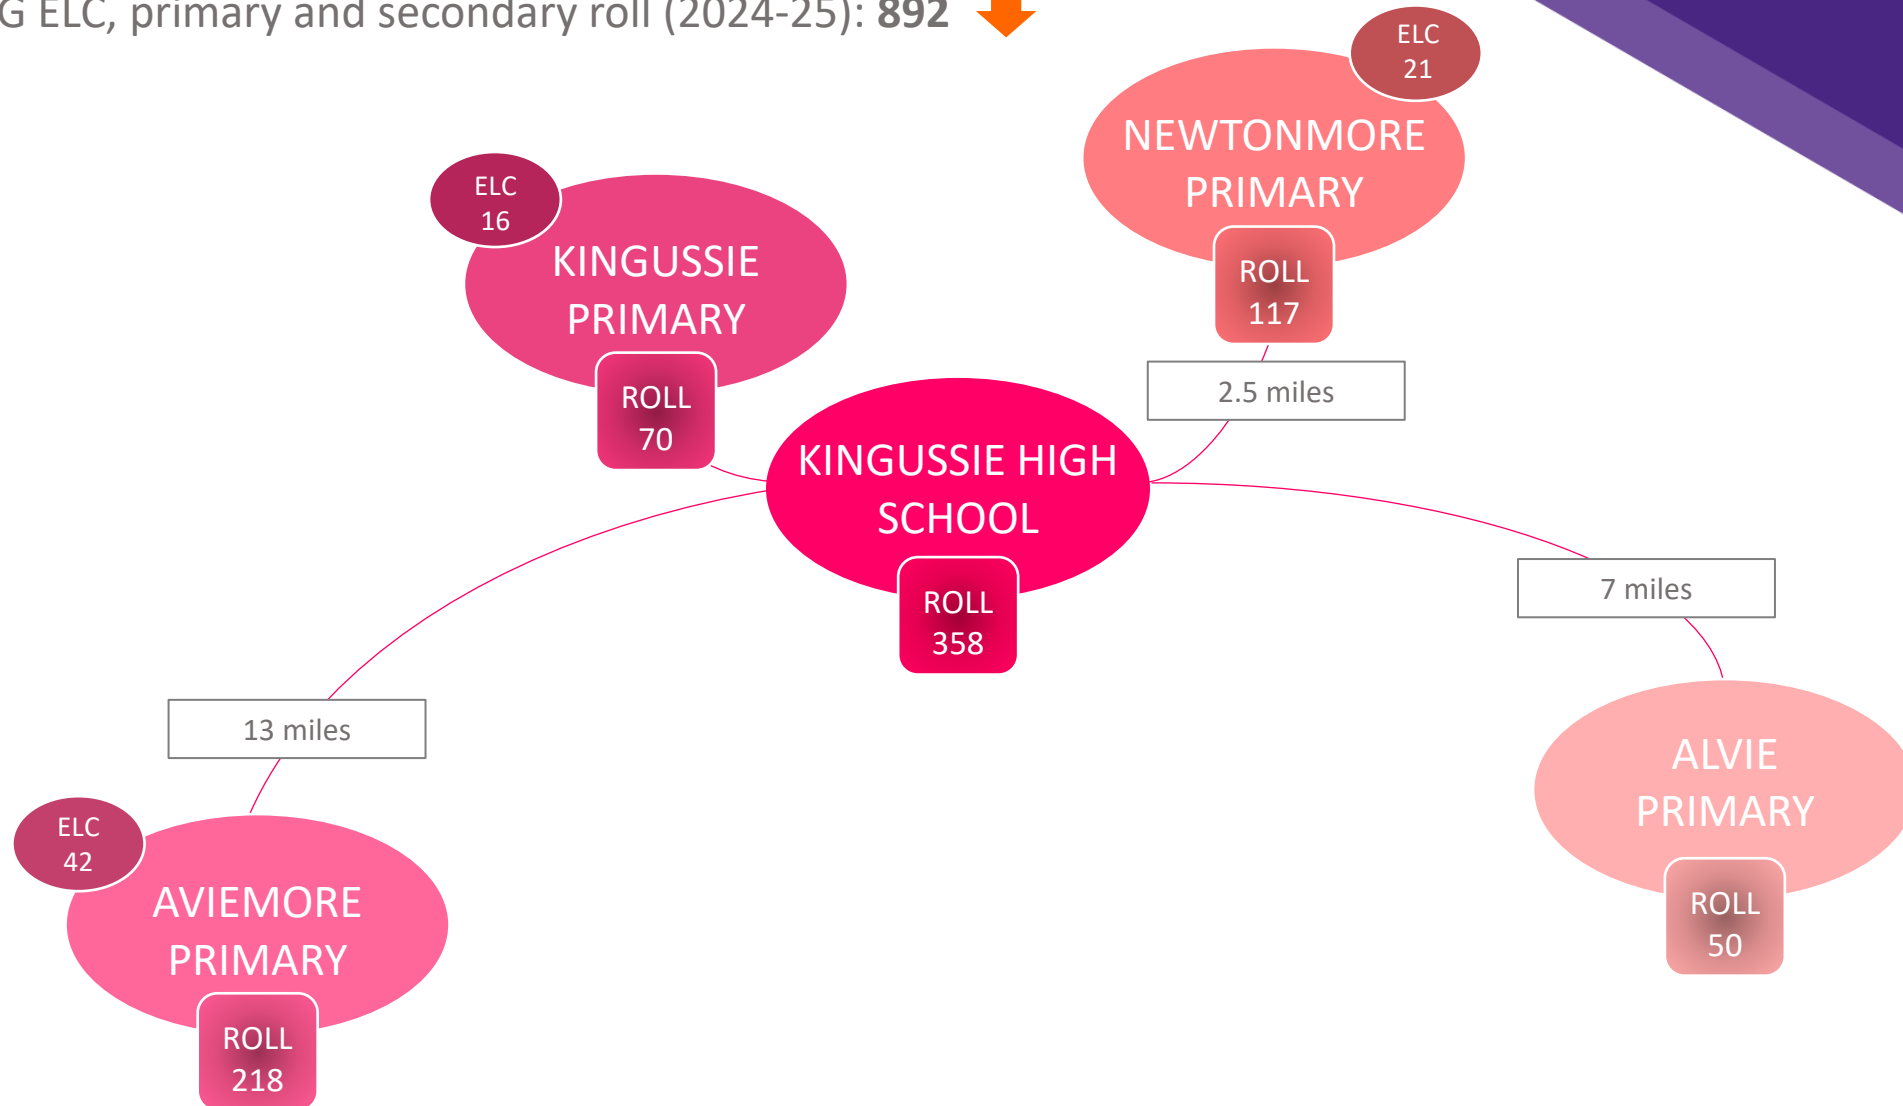

ASG ELC, primary and secondary roll (2024-25): **423** ↑

GOLSPIE ASG

ASG ELC, primary and secondary roll (2024-25): **626** ↓

GRANTOWN ASG

ASG ELC, primary and secondary roll (2024-25): 791 ↓

CLUSTERED WITH ARDROSS PRIMARY
(ALNESS ASG)

INVERGORDON ASG

ASG ELC, primary and secondary roll (2024-25): 789 

INVERNESS HIGH ASG

ASG ELC, primary and secondary roll (2024-25): **1,479** ↓

INVERNESS ROYAL ASG

ASG ELC, primary, secondary and special school roll (2024-25): 3,349 ↓

KILCHUIMEN ASG

ASG ELC, primary and secondary roll (2024-25): **102** ↓

KINGUSSIE ASG

ASG ELC, primary and secondary roll (2024-25): 892 ↓

KINLOCHBERVIE ASG

ASG ELC, primary and secondary roll (2024-25): **81** ↓

KINLOCHLEVEN ASG

ASG ELC, primary and secondary roll (2024-25): 306 ↓

LOCHABER ASG

ASG ELC, primary and secondary roll (2024-25): **1,896** ↓

MALLAIG ASG

ASG ELC, primary and secondary roll (2024-25): **258** ↓