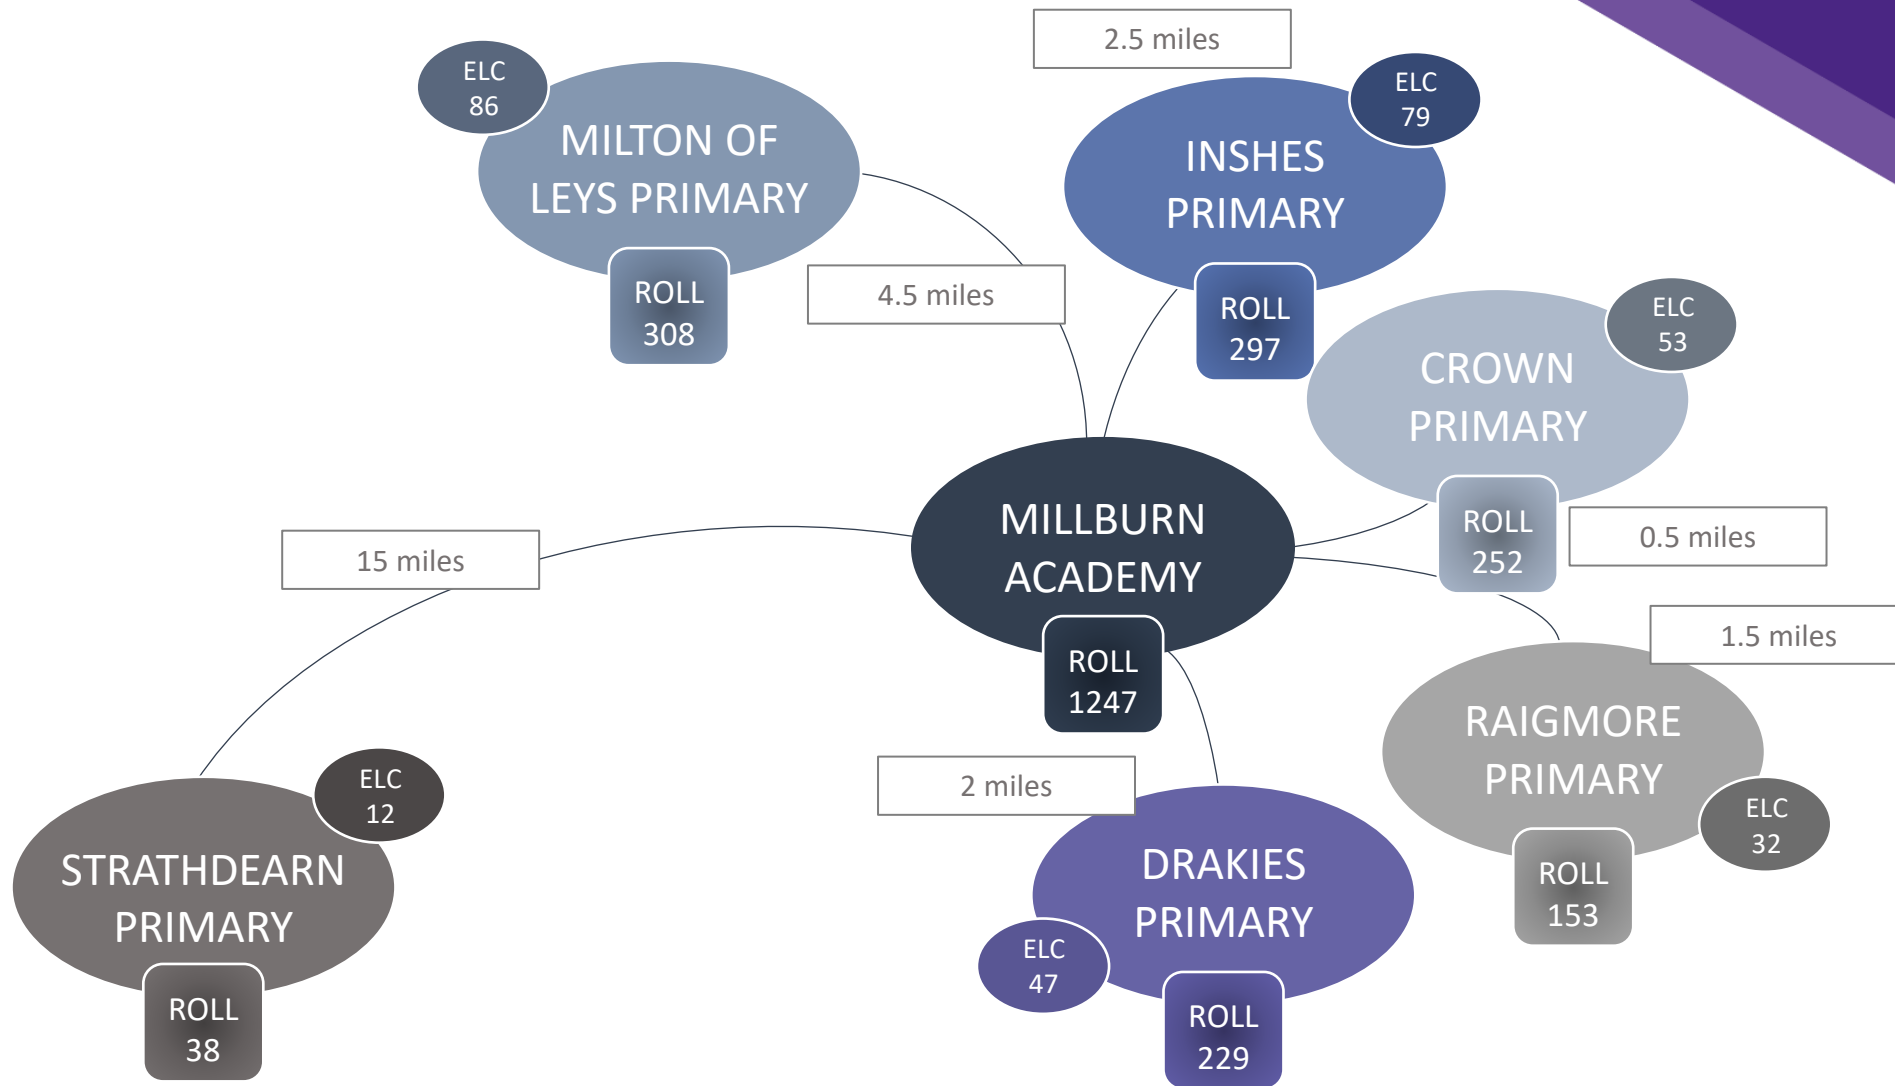

KILCHUIMEN ASG

ASG ELC, primary and secondary roll (2024-25): **102** ↓

KINGUSSIE ASG

ASG ELC, primary and secondary roll (2024-25): 892 ↓

KINLOCHBERVIE ASG

ASG ELC, primary and secondary roll (2024-25): **81** ↓

KINLOCHLEVEN ASG

ASG ELC, primary and secondary roll (2024-25): 306 ↓

LOCHABER ASG

ASG ELC, primary and secondary roll (2024-25): **1,896** ↓

MALLAIG ASG

ASG ELC, primary and secondary roll (2024-25): **258** ↓

MILLBURN ASG

ASG ELC, primary and secondary roll (2024-25): **2,833** 

NAIRN ASG

ASG ELC, primary and secondary roll (2024-25): 1,596 ↓

PORTREE ASG

ASG ELC, primary and secondary roll (2024-25): **1,225** ↓

WICK ASG

ASG ELC, primary and secondary roll (2024-25): **1,724**

CLUSTERED WITH CASTLETOWN
PRIMARY (THURSO ASG)