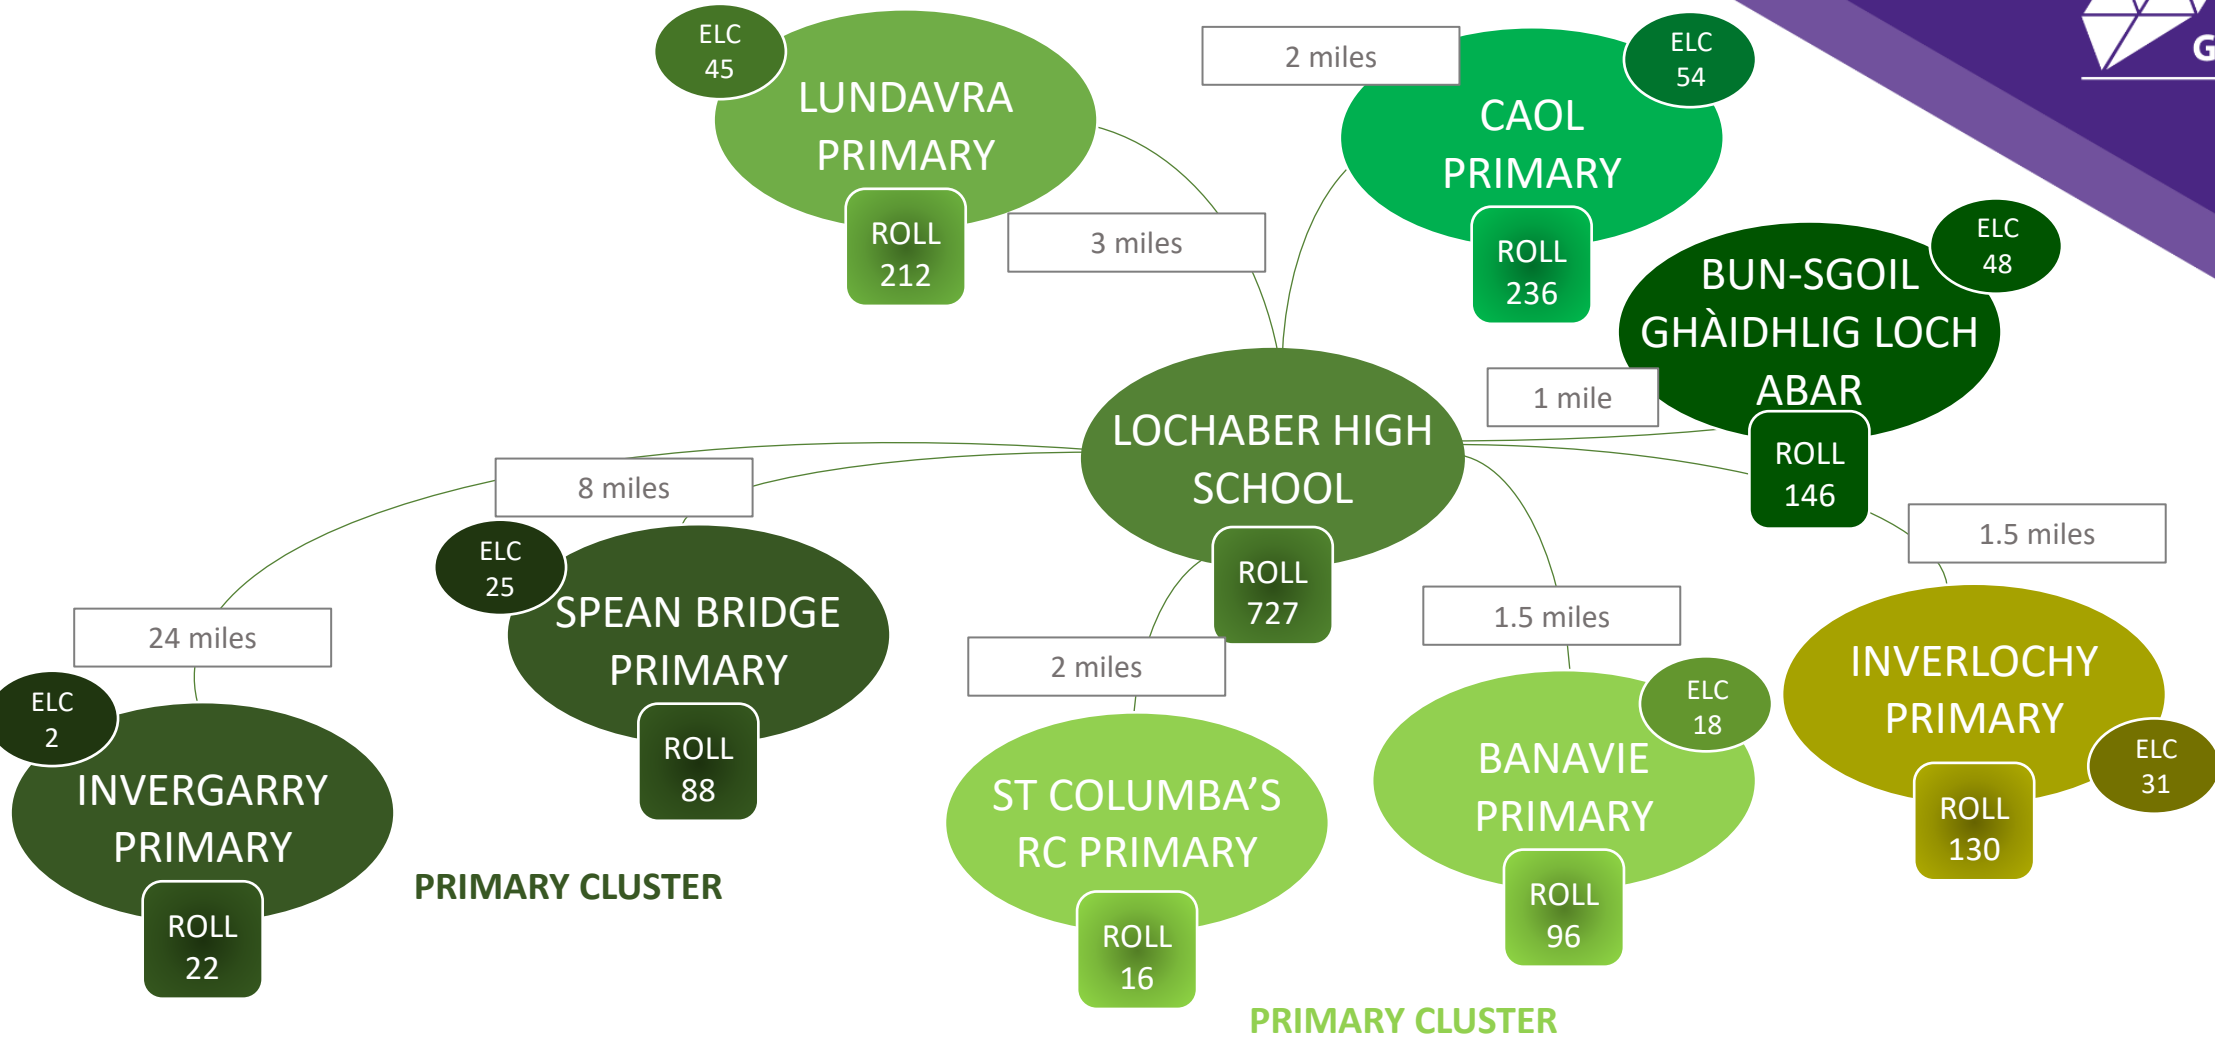

KILCHUIMEN ASG

ASG ELC, primary and secondary roll (2024-25): **102** ↓

KINGUSSIE ASG

ASG ELC, primary and secondary roll (2024-25): 892 ↓

KINLOCHBERVIE ASG

ASG ELC, primary and secondary roll (2024-25): **81** ↓

KINLOCHLEVEN ASG

ASG ELC, primary and secondary roll (2024-25): 306 ↓

LOCHABER ASG

ASG ELC, primary and secondary roll (2024-25): **1,896** ↓

MALLAIG ASG

ASG ELC, primary and secondary roll (2024-25): **258** ↓