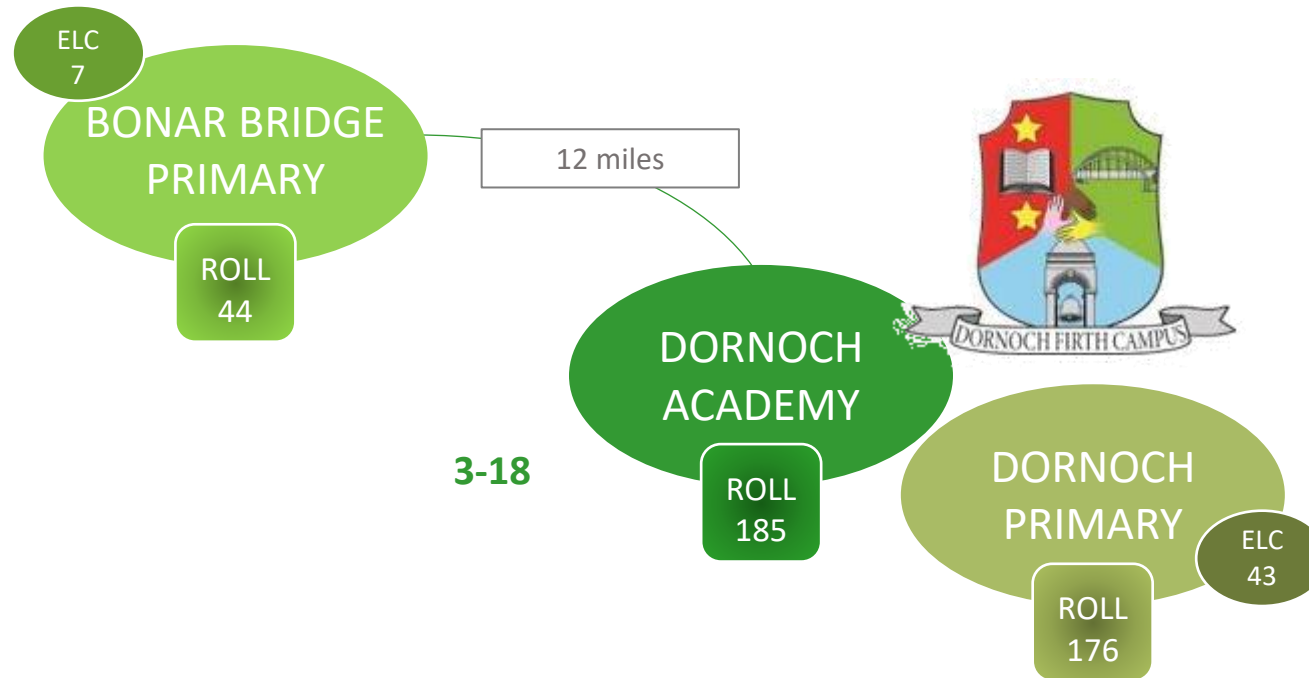

ARDNAMURCHAN ASG

ASG ELC, primary and secondary roll (2024-25): **274** ↓

CHARLESTON ASG

ASG ELC, primary and secondary roll (2024-25): **1,866** ↓

CULLODEN ASG

ASG ELC, primary and secondary roll (2024-25): 2,590 ↓

PRIMARY CLUSTER

PRIMARY CLUSTER

DINGWALL ASG

ASG ELC, primary, secondary and special school roll (2024-25): 2,501 

DORNOCH ASG

ASG ELC, primary and secondary roll (2024-25): 455 ↓

FARR ASG

ASG ELC, primary and secondary roll (2024-25): **171** ↓