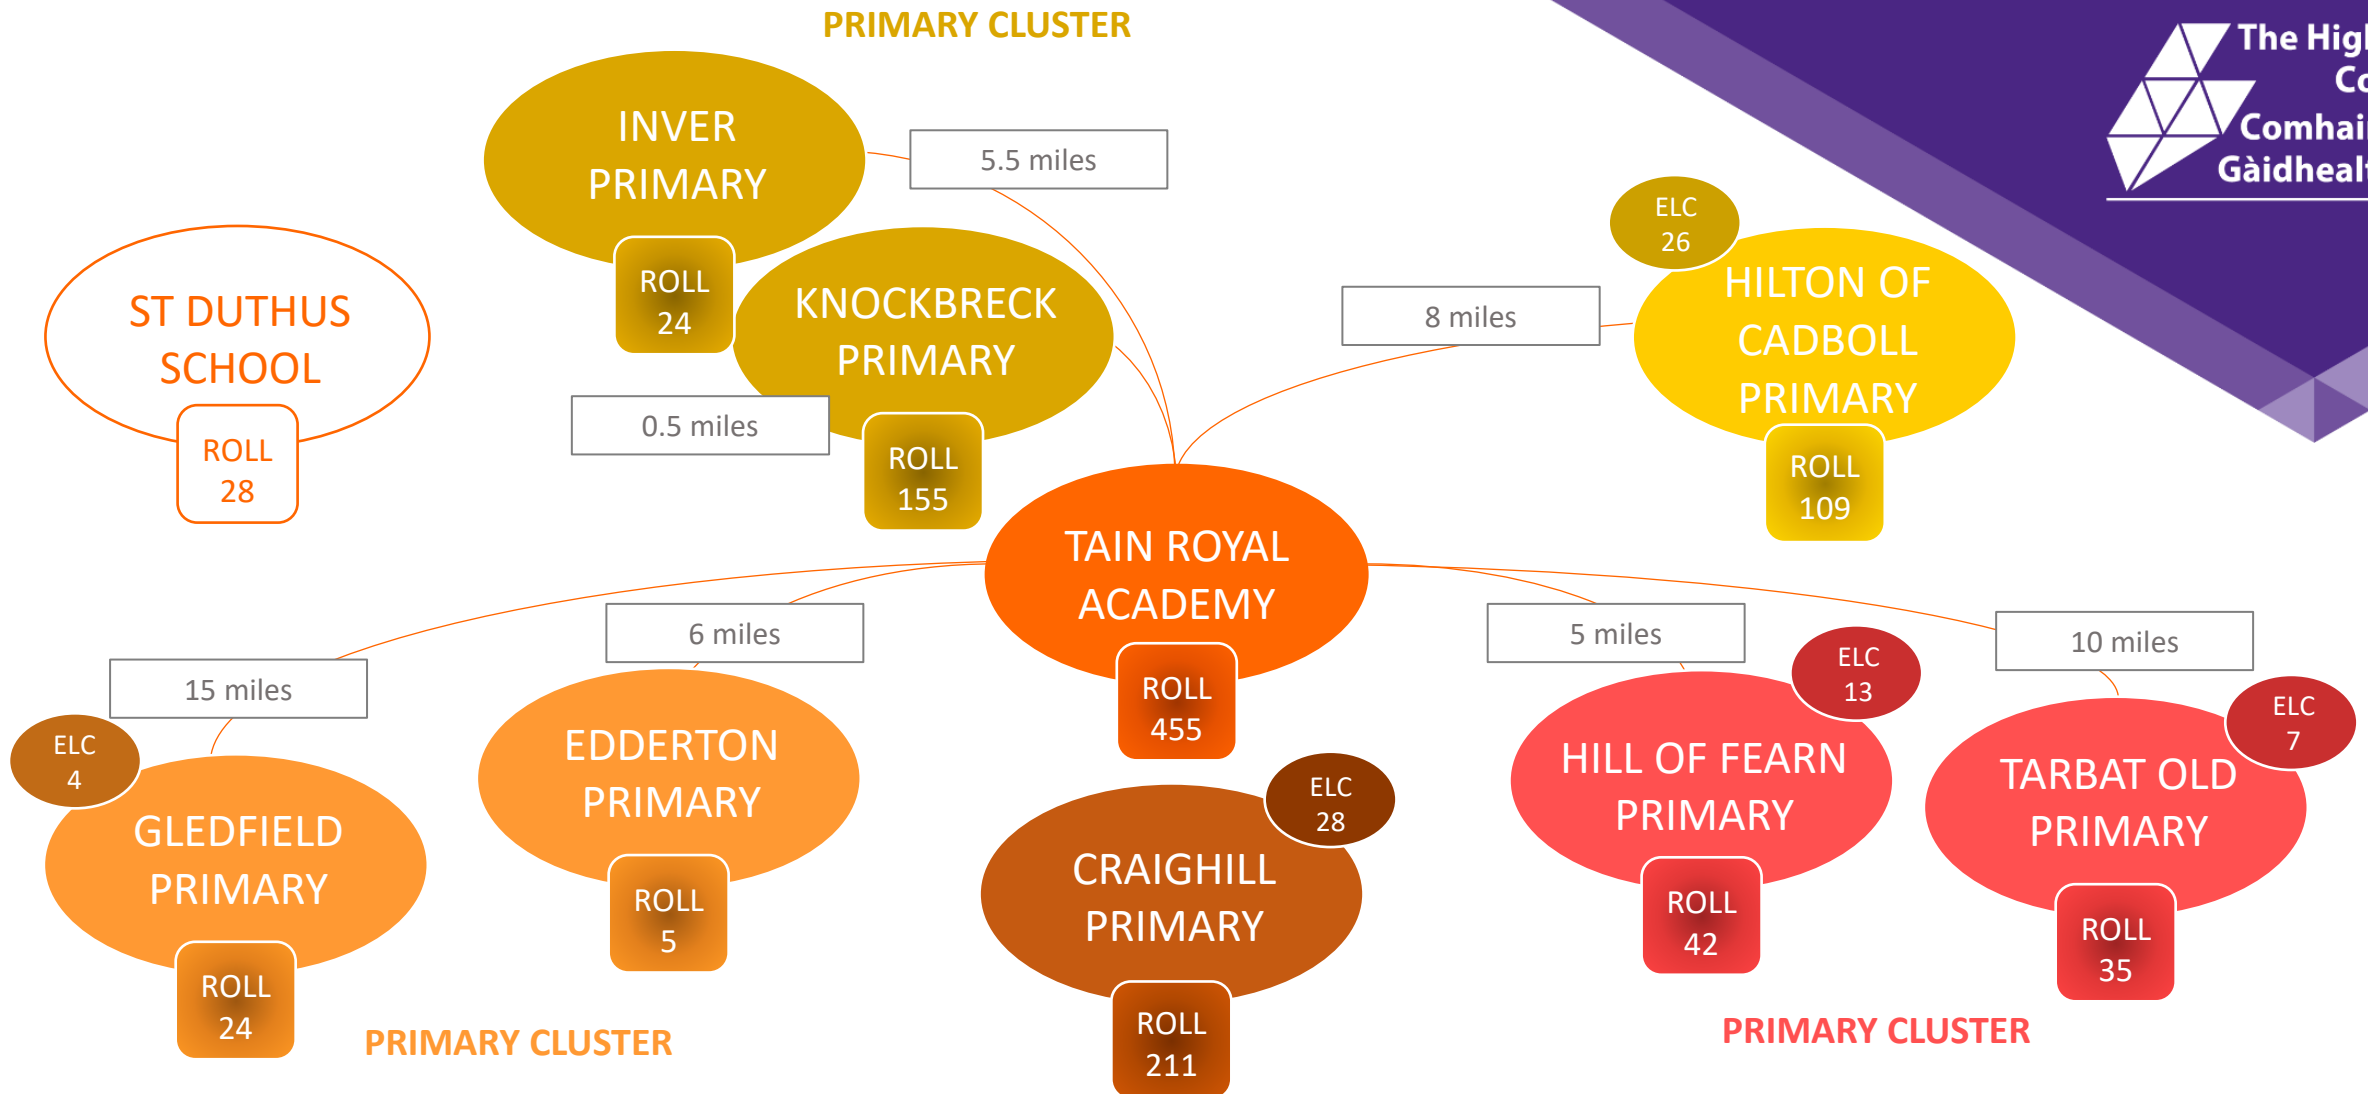

MILLBURN ASG

ASG ELC, primary and secondary roll (2024-25): **2,833** 

NAIRN ASG

ASG ELC, primary and secondary roll (2024-25): 1,596 ↓

PORTREE ASG

ASG ELC, primary and secondary roll (2024-25): **1,225** ↓

TAIN ASG

ASG ELC, primary, secondary and special school roll (2024-25): **1,138** ↓

THURSO ASG

ASG ELC, primary and secondary roll (2024-25): **1, 700** ↓

ULLAPOOL ASG

ASG ELC, primary and secondary roll (2024-25): **367** ↓

WICK ASG

ASG ELC, primary and secondary roll (2024-25): **1,724**

CLUSTERED WITH CASTLETOWN
PRIMARY (THURSO ASG)