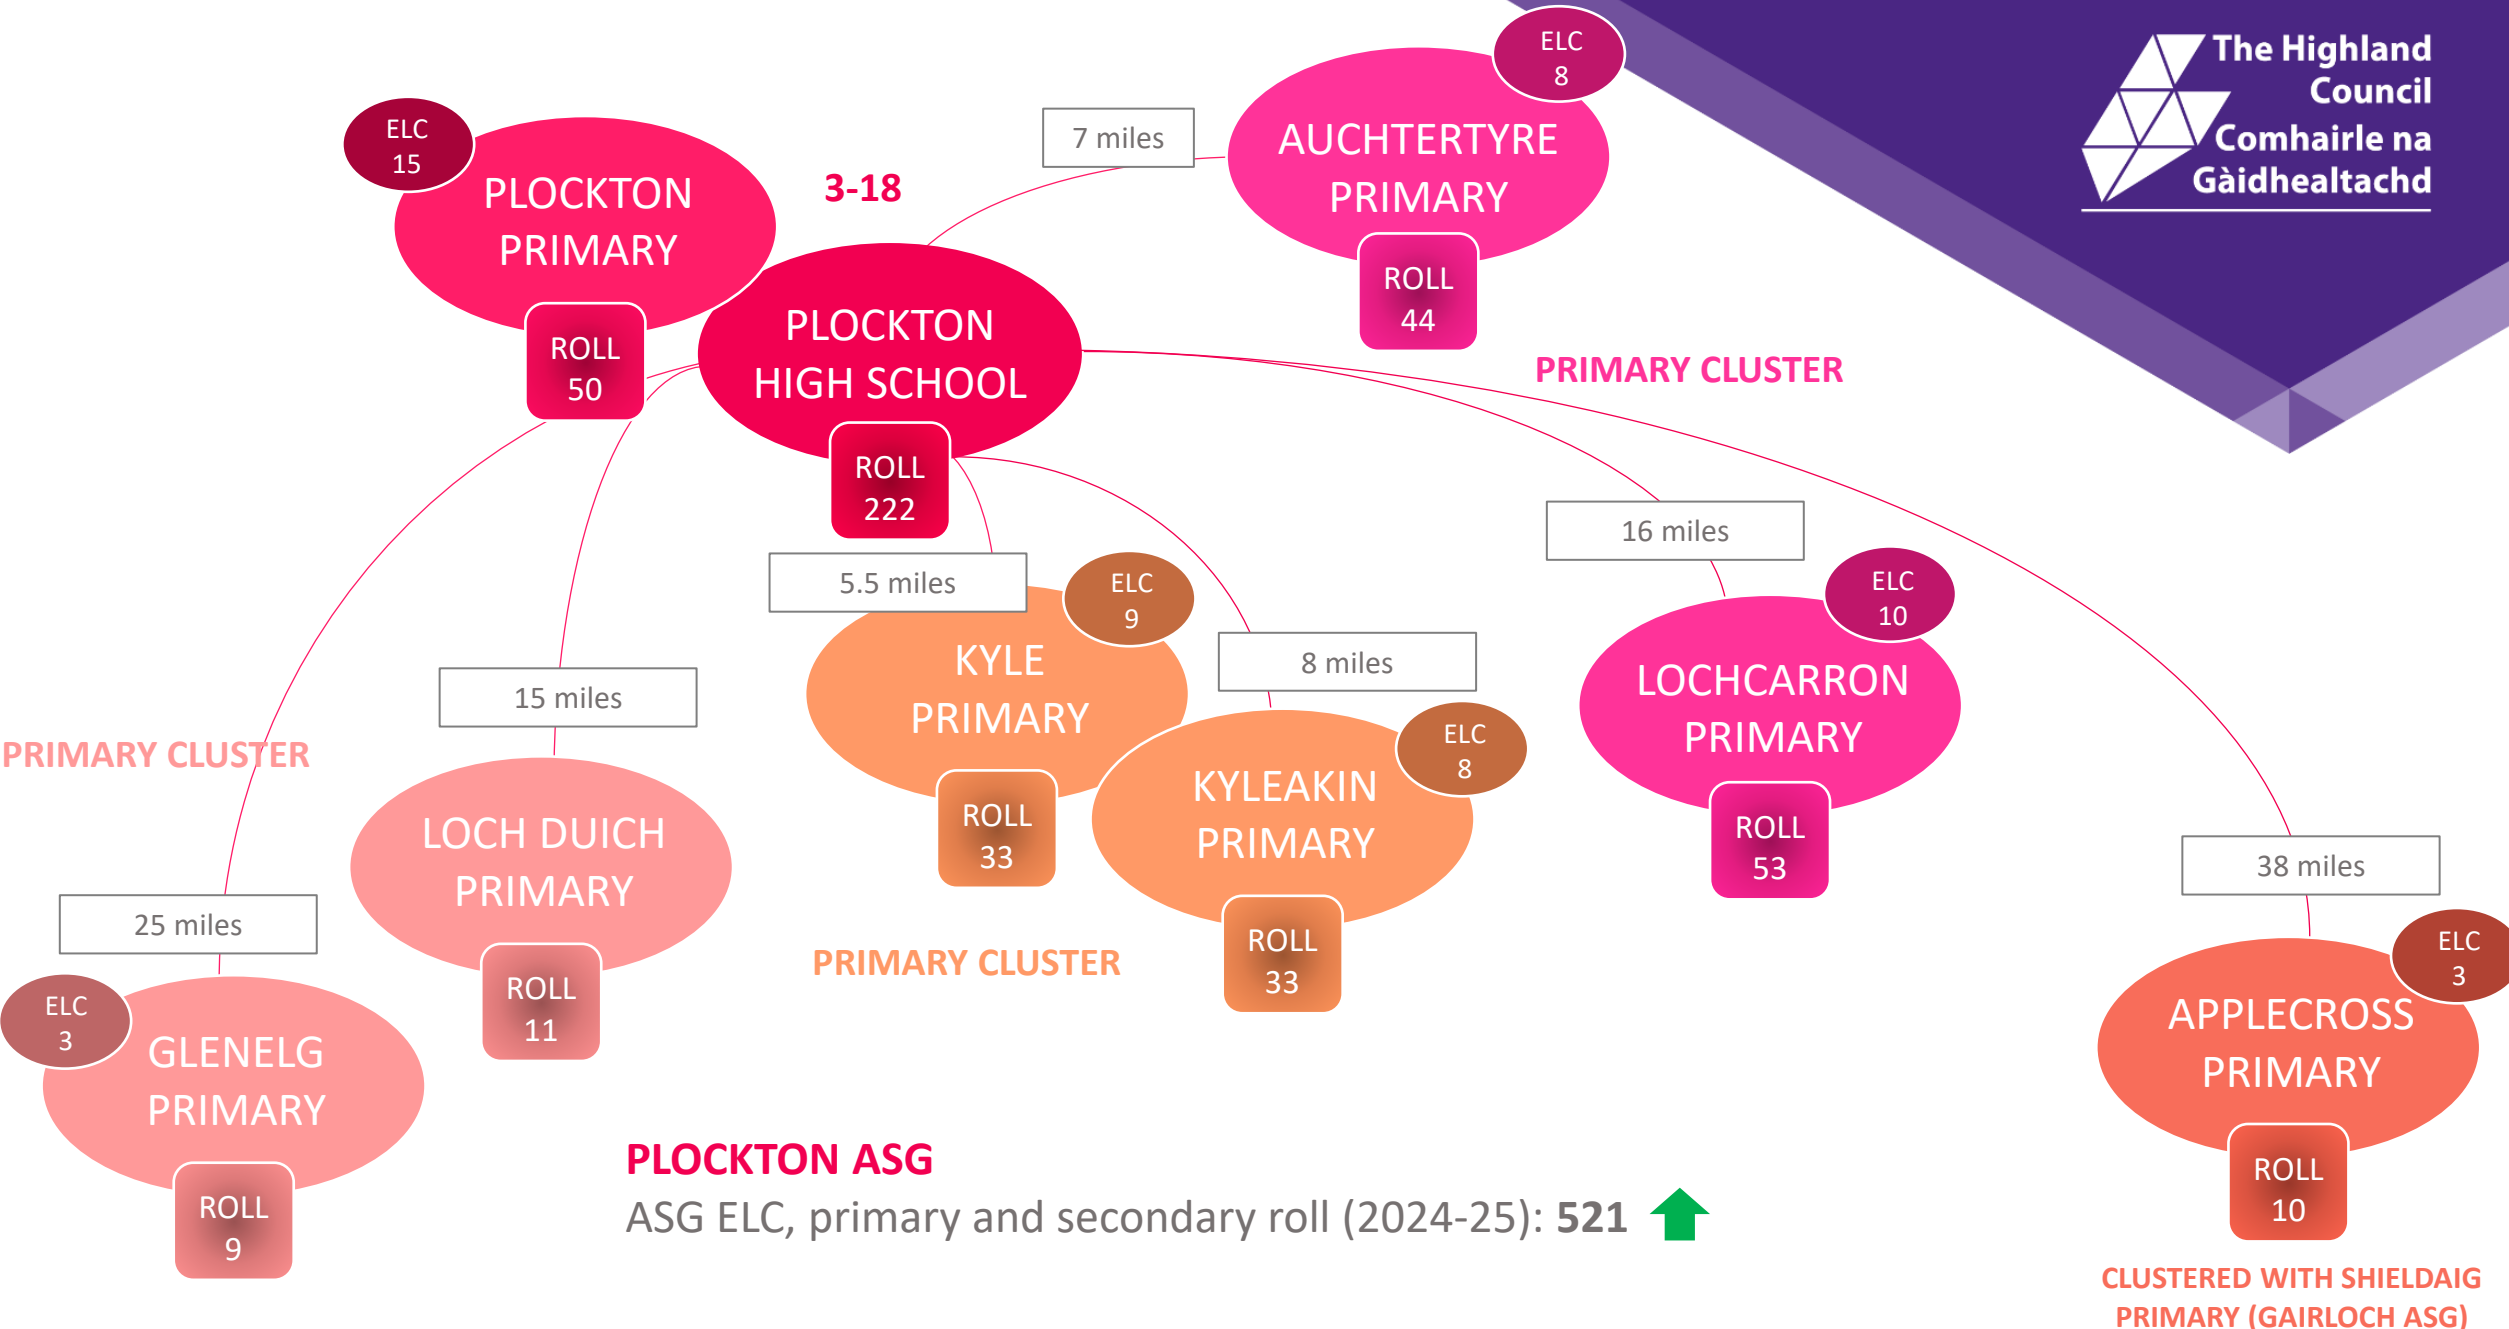

KILCHUIMEN ASG

ASG ELC, primary and secondary roll (2024-25): **102** ↓

KINGUSSIE ASG

ASG ELC, primary and secondary roll (2024-25): 892 ↓

KINLOCHBERVIE ASG

ASG ELC, primary and secondary roll (2024-25): **81** ↓

KINLOCHLEVEN ASG

ASG ELC, primary and secondary roll (2024-25): 306 ↓

LOCHABER ASG

ASG ELC, primary and secondary roll (2024-25): **1,896** ↓

MALLAIG ASG

ASG ELC, primary and secondary roll (2024-25): **258** ↓

MILLBURN ASG

ASG ELC, primary and secondary roll (2024-25): **2,833** 

NAIRN ASG

ASG ELC, primary and secondary roll (2024-25): 1,596 ↓

PORTREE ASG

ASG ELC, primary and secondary roll (2024-25): **1,225** ↓

TAIN ASG

ASG ELC, primary, secondary and special school roll (2024-25): **1,138** ↓

THURSO ASG

ASG ELC, primary and secondary roll (2024-25): **1, 700** ↓

ULLAPOOL ASG

ASG ELC, primary and secondary roll (2024-25): **367** ↓