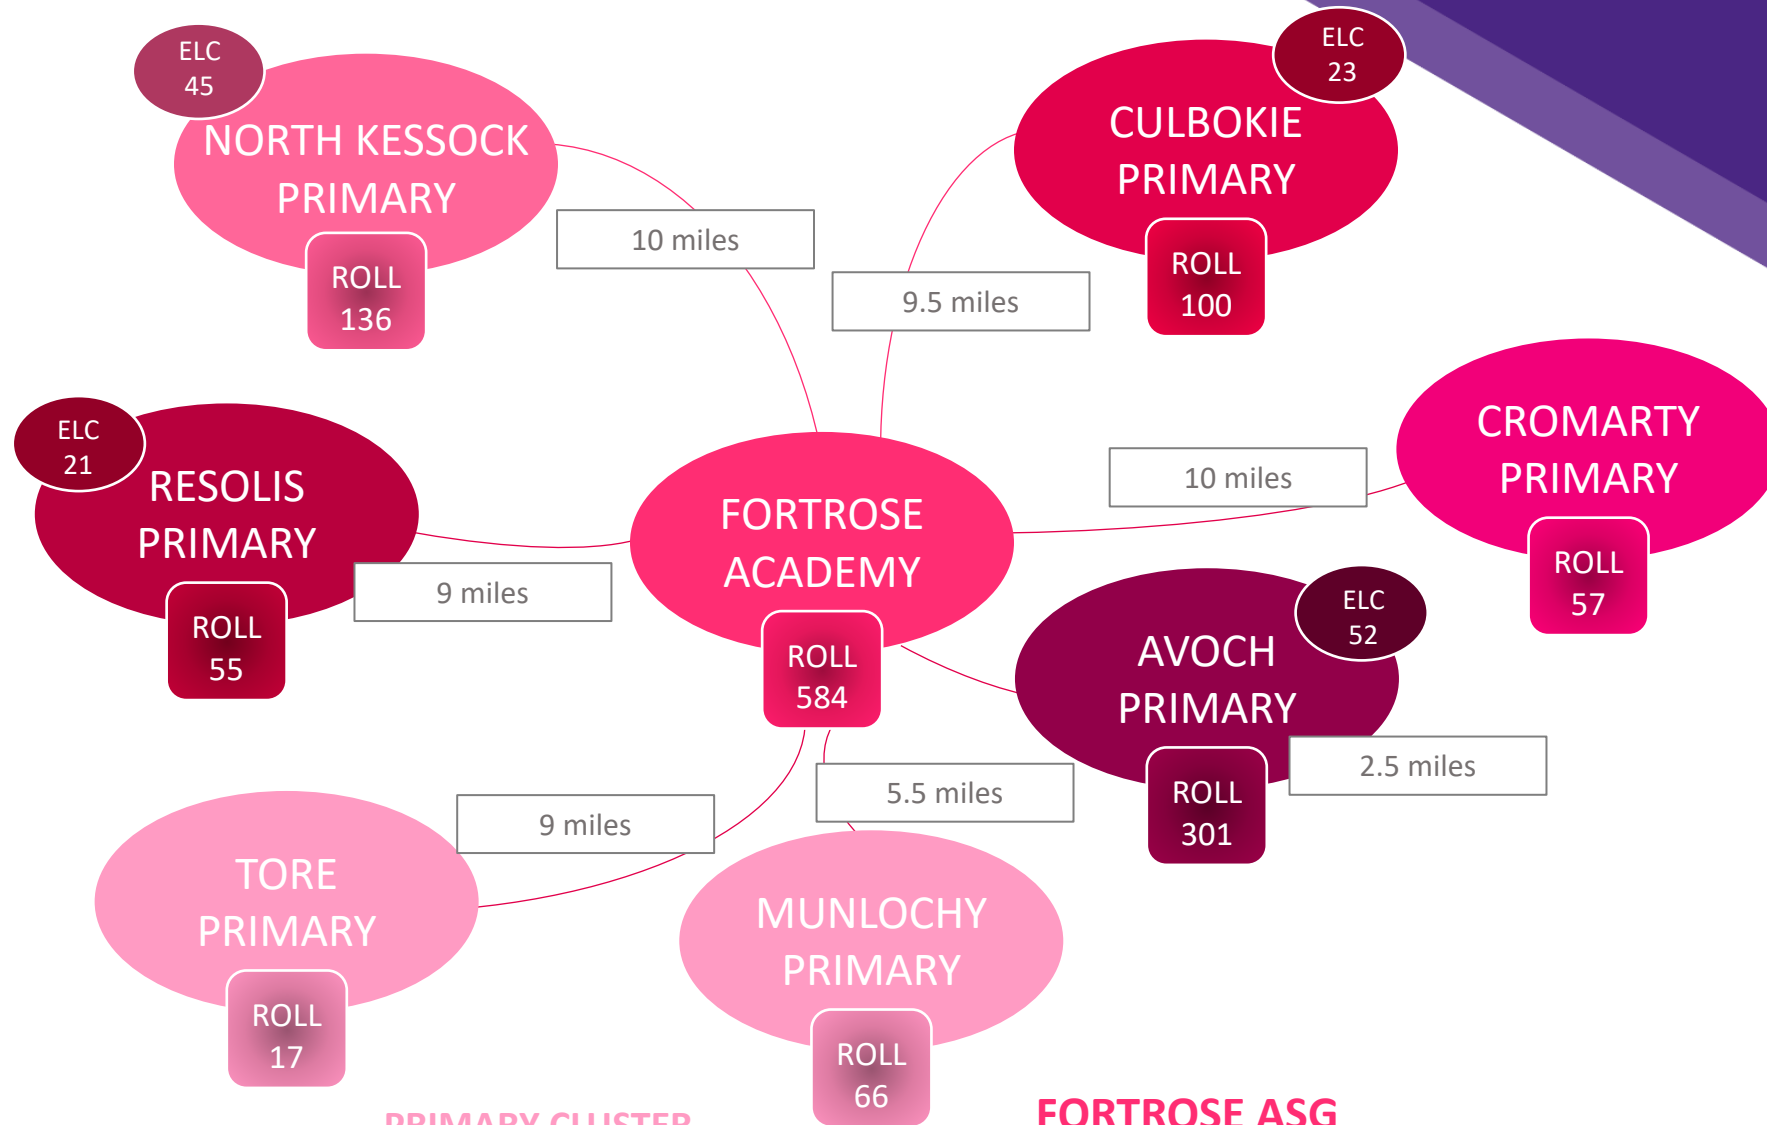

PRIMARY CLUSTER

PRIMARY CLUSTER

DINGWALL ASG

ASG ELC, primary, secondary and special school roll (2024-25): 2,501 

DORNOCH ASG

ASG ELC, primary and secondary roll (2024-25): 455 ↓

FARR ASG

ASG ELC, primary and secondary roll (2024-25): **171** ↓

PRIMARY CLUSTER

FORTROSE ASG

ASG ELC, primary and secondary roll (2024-25): 1,458 

GAIRLOCH ASG

ASG ELC, primary and secondary roll (2024-25): **228** ↓

CLUSTERED WITH APPLECROSS PRIMARY
(PLOCKTON ASG)

GLEN URQUHART ASG