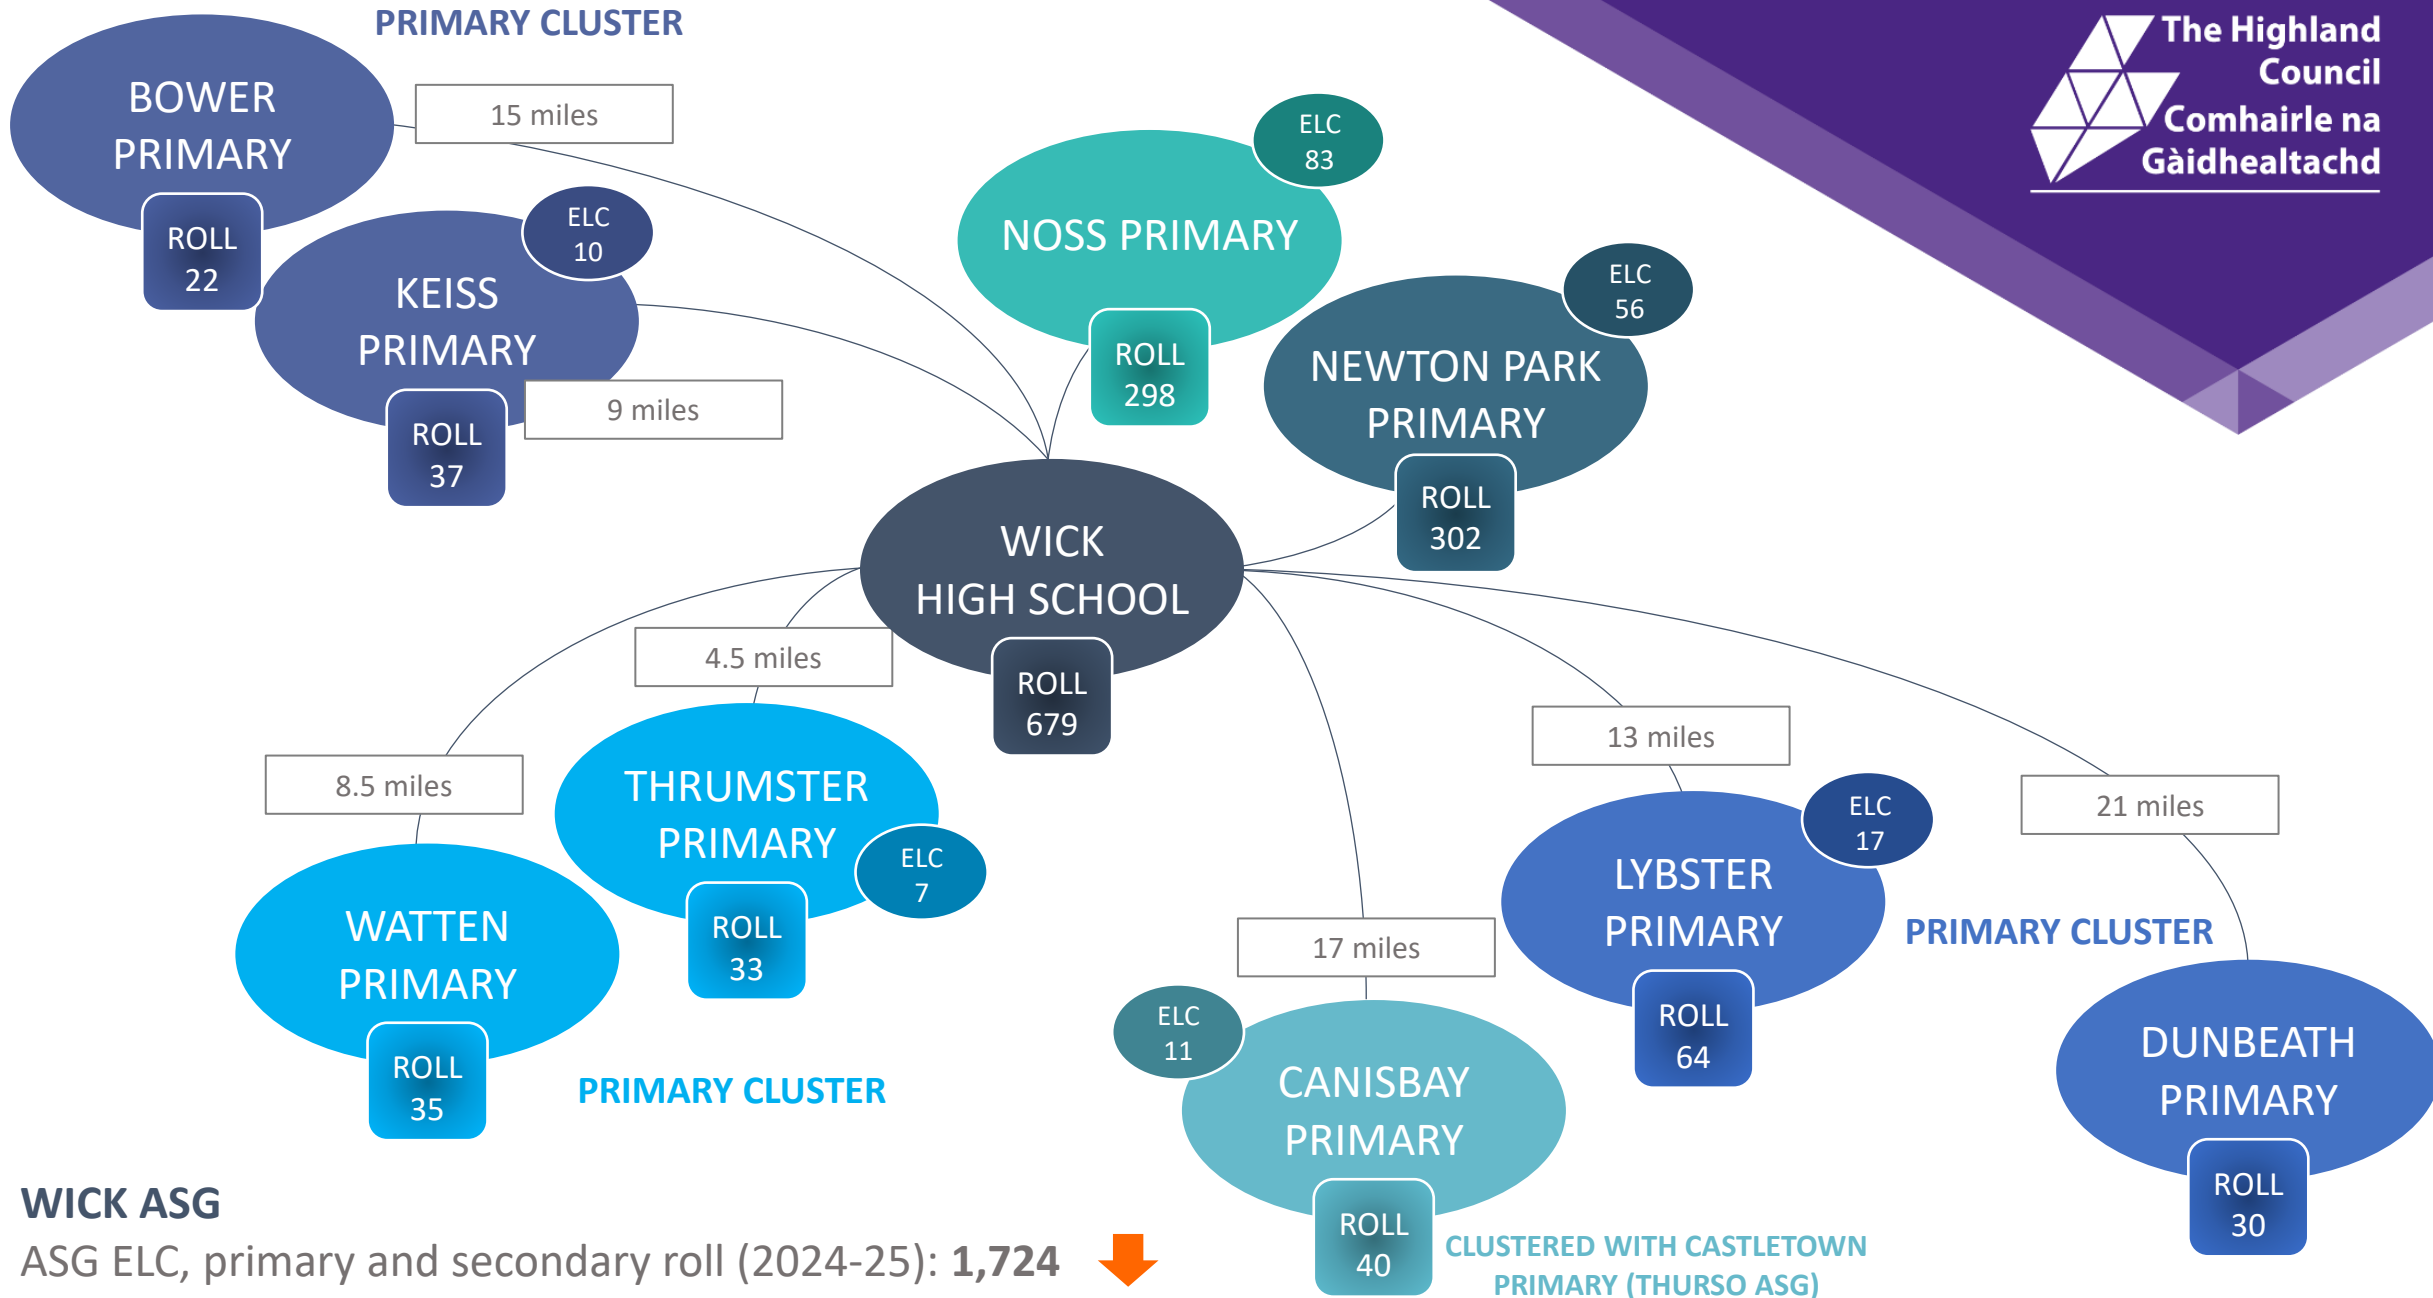

MILLBURN ASG

ASG ELC, primary and secondary roll (2024-25): **2,833** 

NAIRN ASG

ASG ELC, primary and secondary roll (2024-25): 1,596 ↓

PORTREE ASG

ASG ELC, primary and secondary roll (2024-25): **1,225** ↓

TAIN ASG

ASG ELC, primary, secondary and special school roll (2024-25): **1,138** ↓

THURSO ASG

ASG ELC, primary and secondary roll (2024-25): **1, 700** ↓

ULLAPOOL ASG

ASG ELC, primary and secondary roll (2024-25): **367** ↓

WICK ASG

ASG ELC, primary and secondary roll (2024-25): **1,724**

CLUSTERED WITH CASTLETOWN
PRIMARY (THURSO ASG)