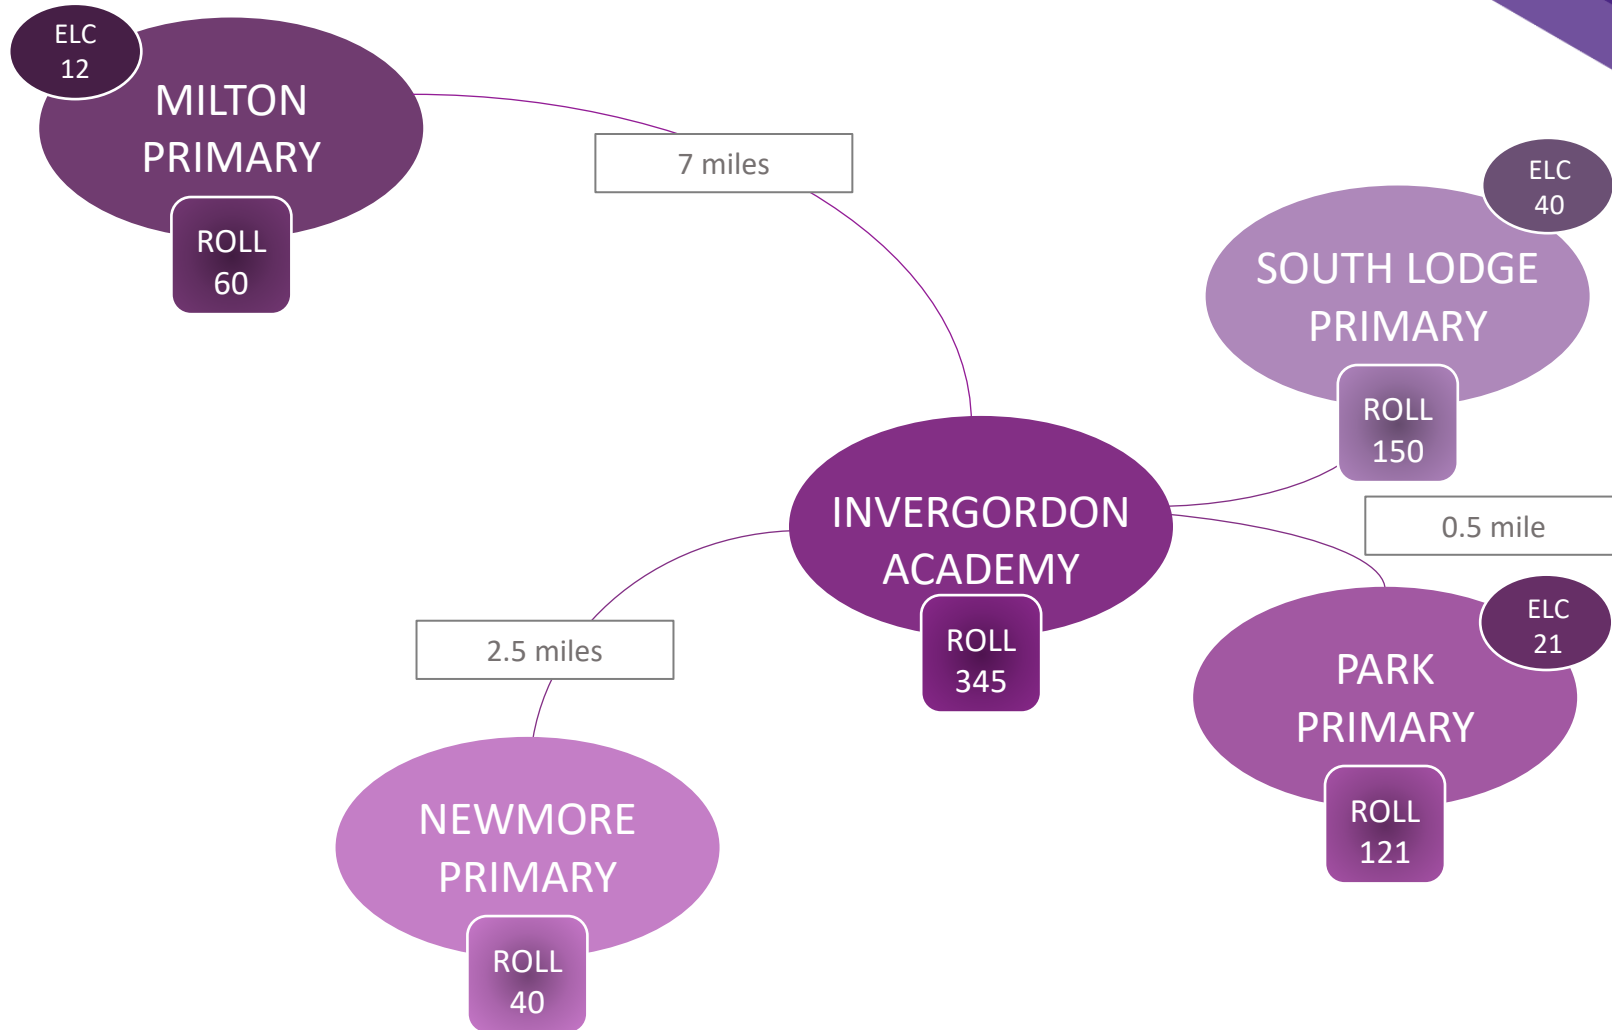

ASG ELC, primary and secondary roll (2024-25): **423** ↑

GOLSPIE ASG

ASG ELC, primary and secondary roll (2024-25): **626** ↓

GRANTOWN ASG

ASG ELC, primary and secondary roll (2024-25): 791 ↓

CLUSTERED WITH ARDROSS PRIMARY
(ALNESS ASG)