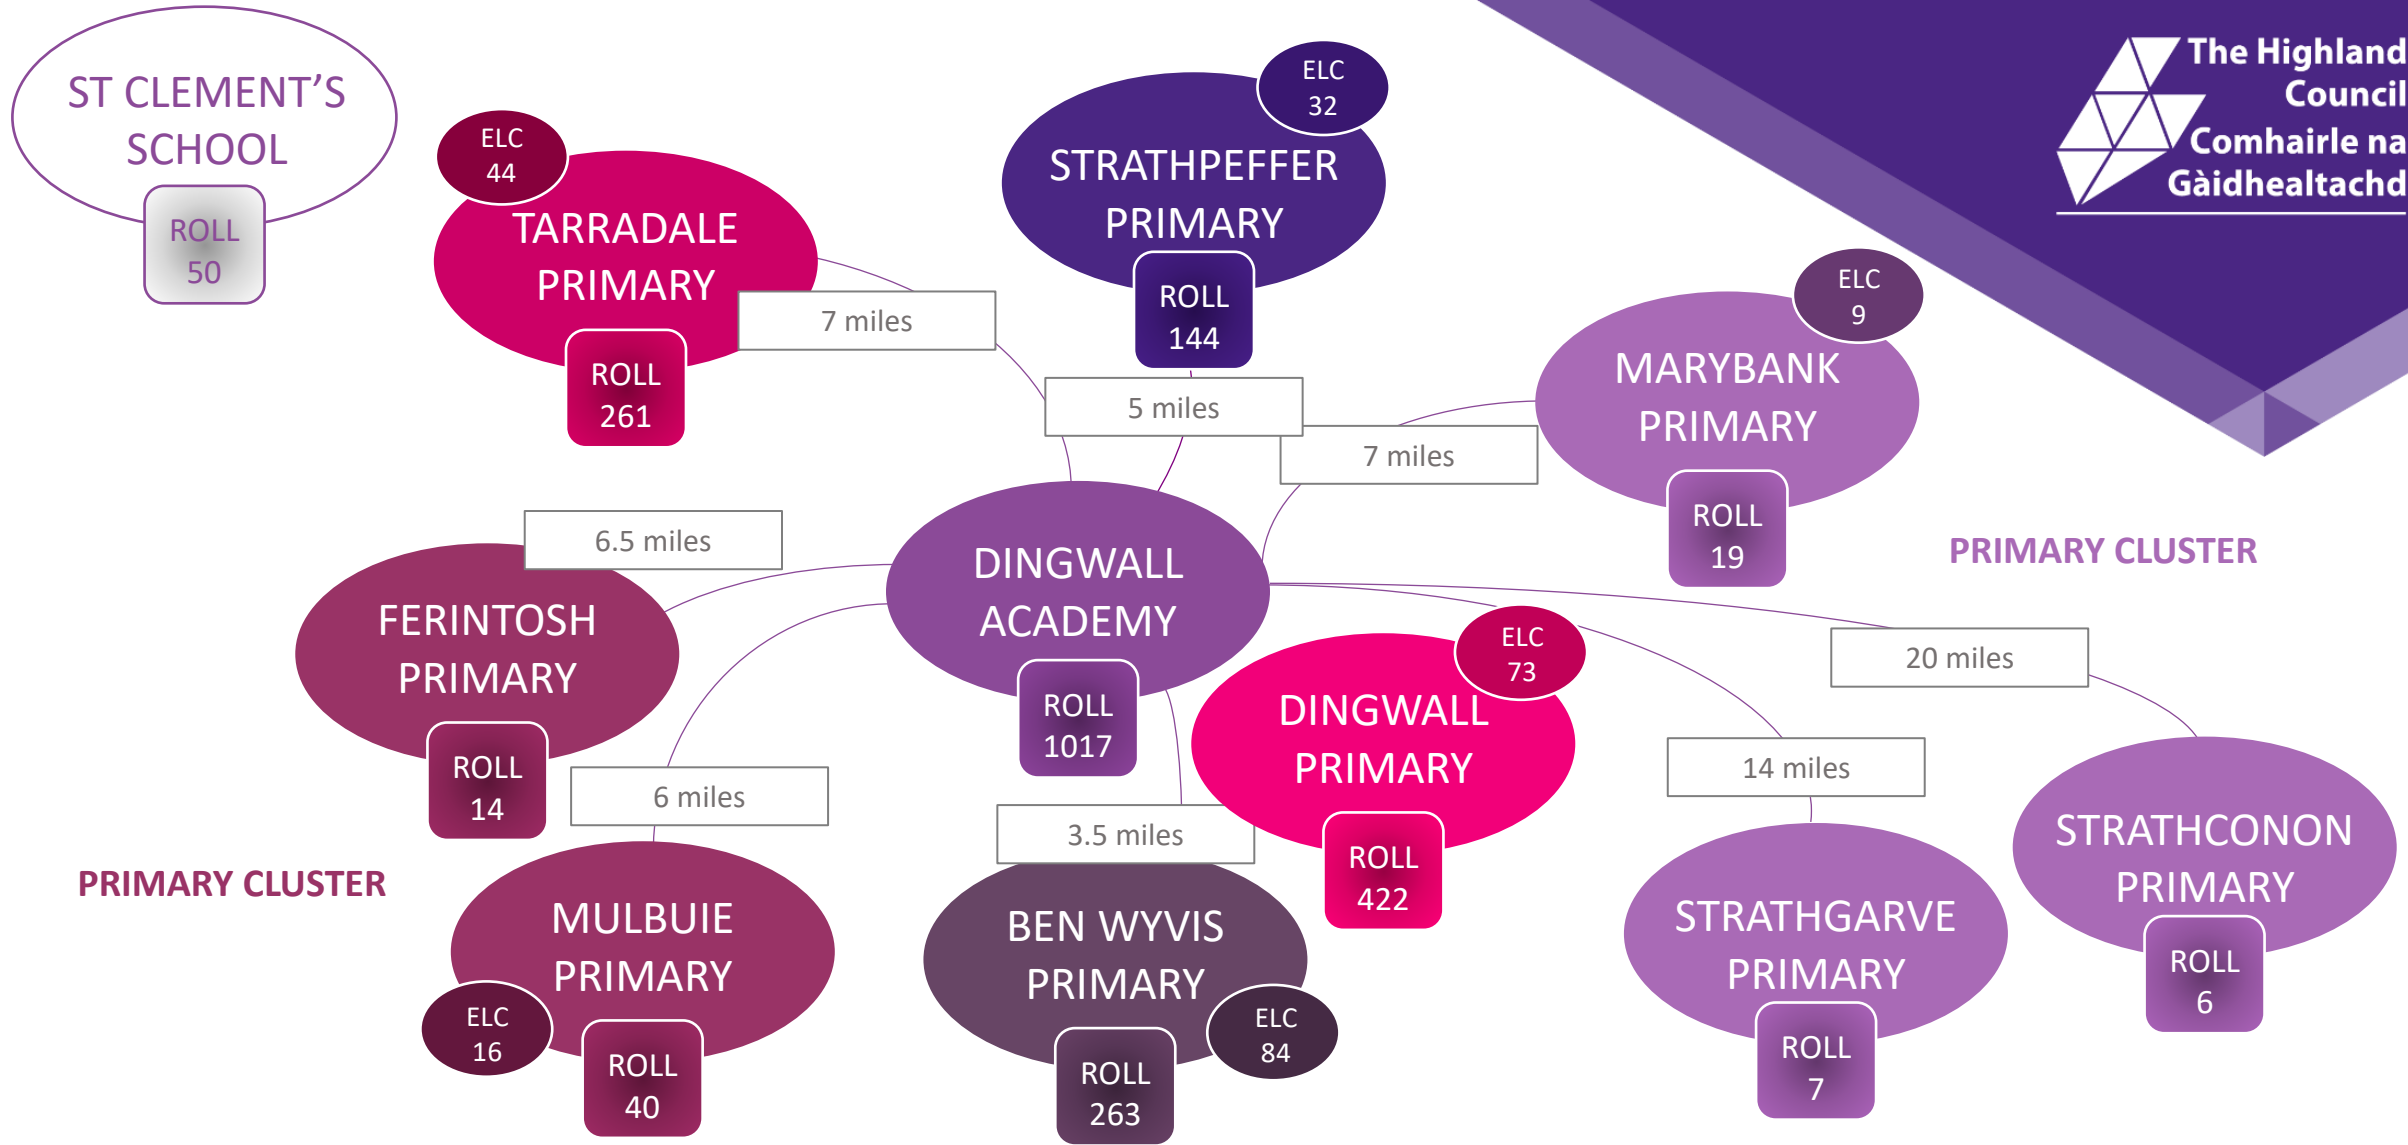

ARDNAMURCHAN ASG

ASG ELC, primary and secondary roll (2024-25): **274** ↓

CHARLESTON ASG

ASG ELC, primary and secondary roll (2024-25): **1,866** ↓

CULLODEN ASG

ASG ELC, primary and secondary roll (2024-25): 2,590 ↓

PRIMARY CLUSTER

PRIMARY CLUSTER

DINGWALL ASG

ASG ELC, primary, secondary and special school roll (2024-25): 2,501 

DORNOCH ASG

ASG ELC, primary and secondary roll (2024-25): 455 ↓

FARR ASG

ASG ELC, primary and secondary roll (2024-25): **171** ↓