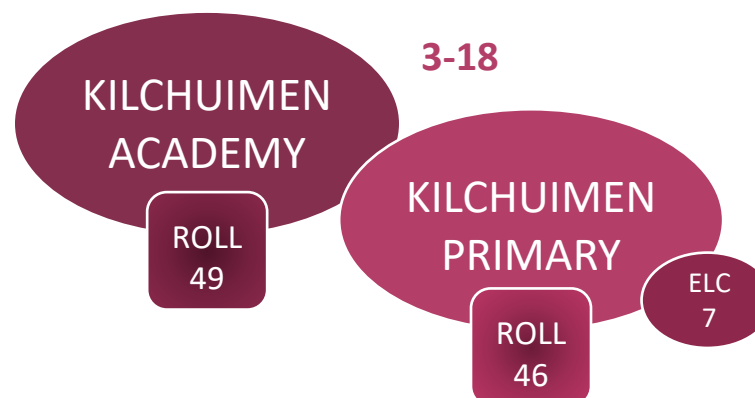

INVERGORDON ASG

ASG ELC, primary and secondary roll (2024-25): 789 

INVERNESS HIGH ASG

ASG ELC, primary and secondary roll (2024-25): **1,479** ↓

INVERNESS ROYAL ASG

ASG ELC, primary, secondary and special school roll (2024-25): 3,349 ↓

KILCHUIMEN ASG

ASG ELC, primary and secondary roll (2024-25): **102** ↓

KINGUSSIE ASG

ASG ELC, primary and secondary roll (2024-25): 892 ↓

KINLOCHBERVIE ASG

ASG ELC, primary and secondary roll (2024-25): **81** ↓