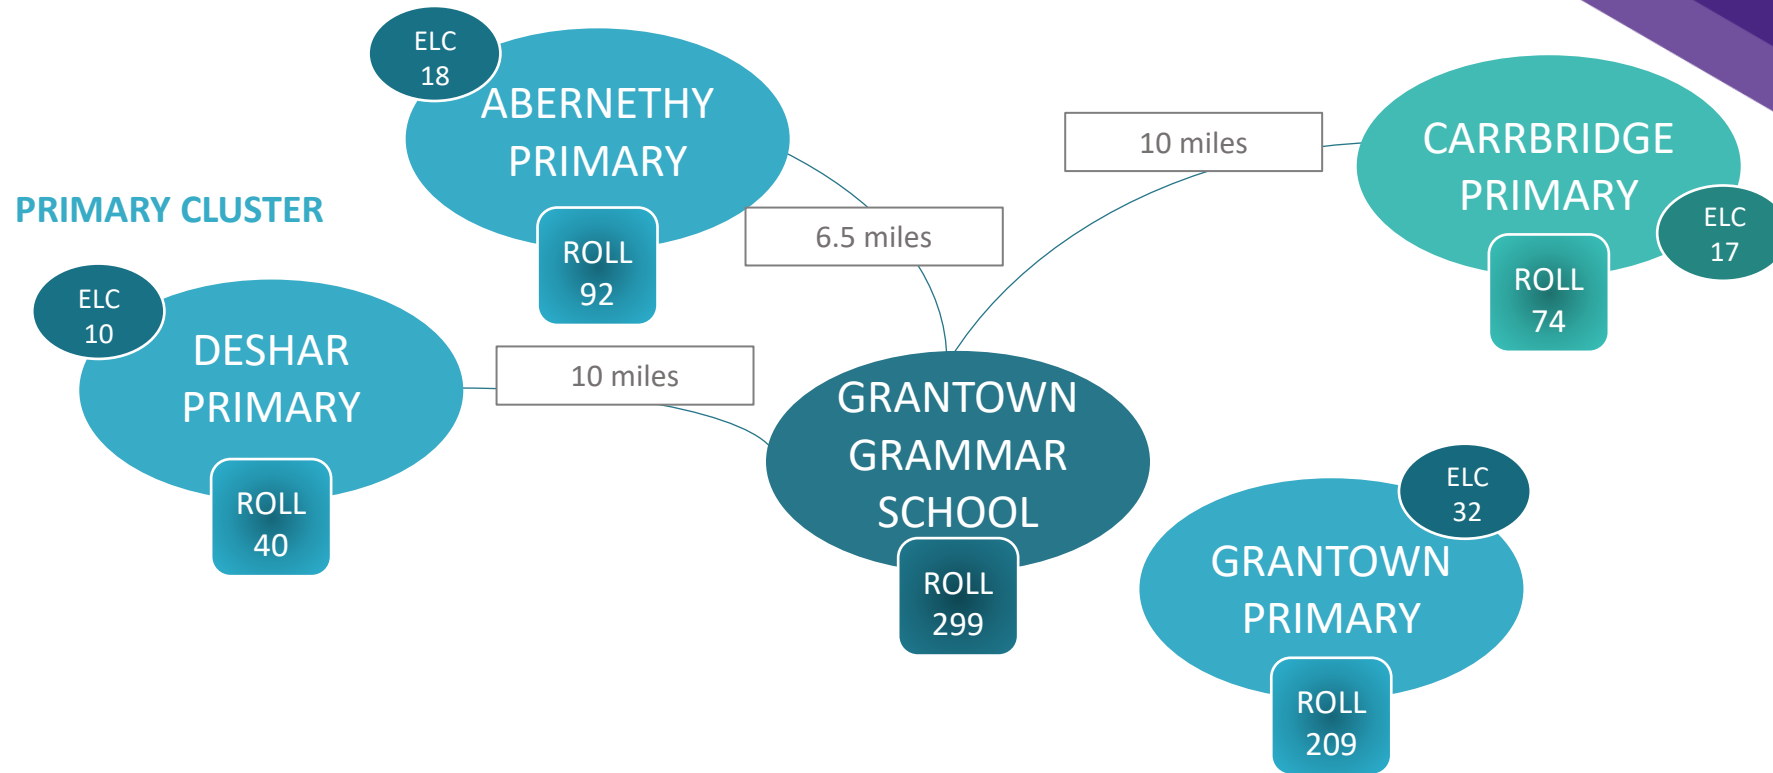

PRIMARY CLUSTER

FORTROSE ASG

ASG ELC, primary and secondary roll (2024-25): 1,458 

GAIRLOCH ASG

ASG ELC, primary and secondary roll (2024-25): **228** ↓

CLUSTERED WITH APPLECROSS PRIMARY
(PLOCKTON ASG)

GLEN URQUHART ASG

ASG ELC, primary and secondary roll (2024-25): **423** ↑

GOLSPIE ASG

ASG ELC, primary and secondary roll (2024-25): **626** ↓

GRANTOWN ASG

ASG ELC, primary and secondary roll (2024-25): 791 ↓

CLUSTERED WITH ARDROSS PRIMARY
(ALNESS ASG)