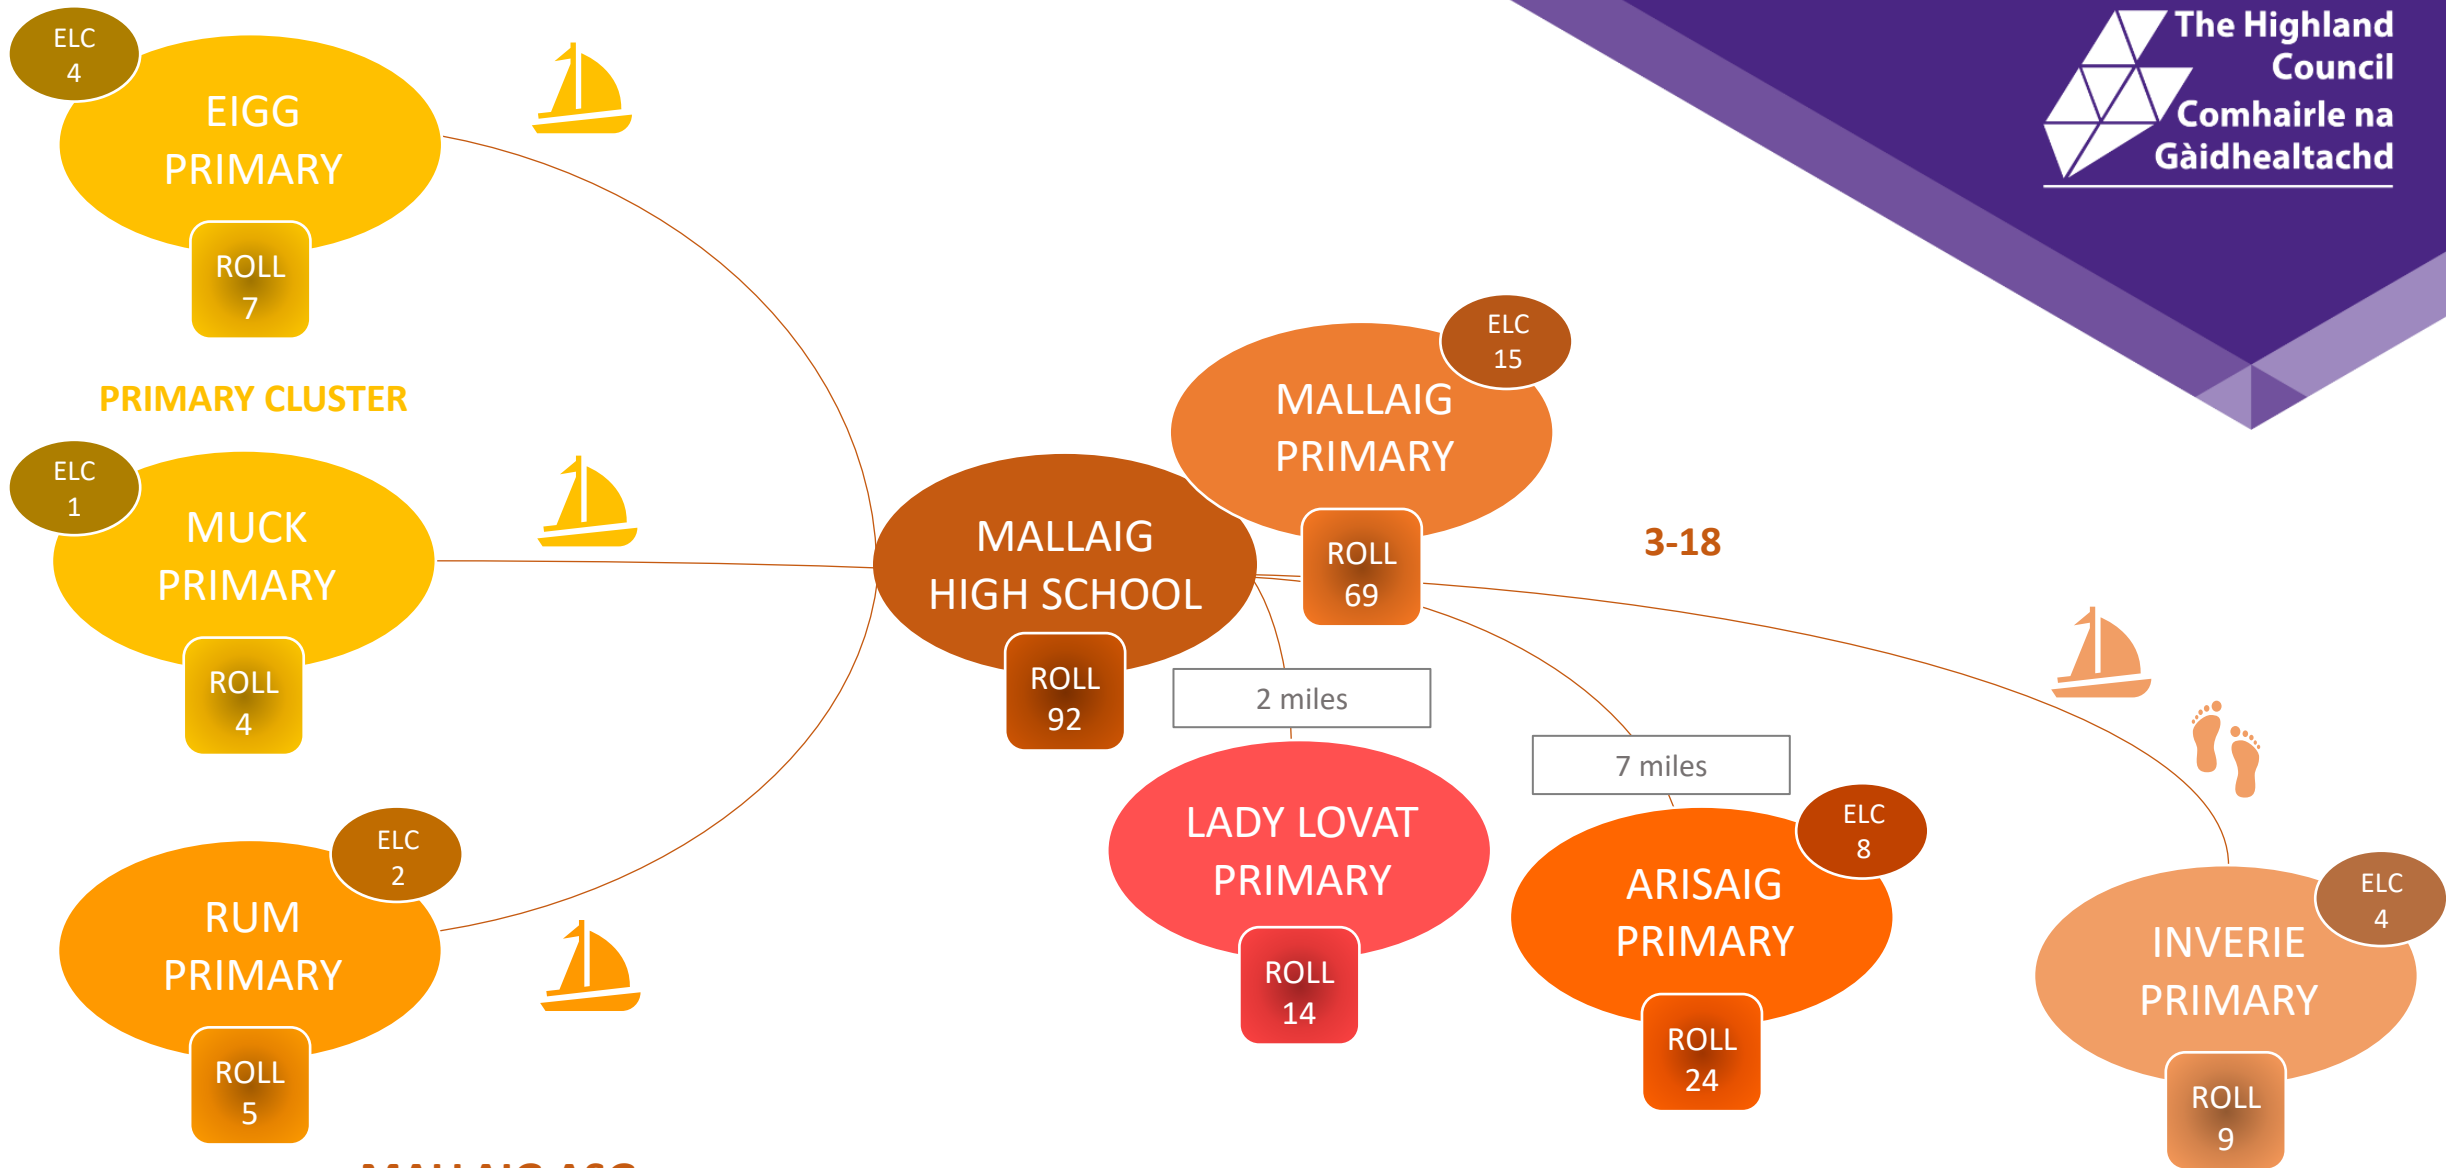

KILCHUIMEN ASG

ASG ELC, primary and secondary roll (2024-25): **102** ↓

KINGUSSIE ASG

ASG ELC, primary and secondary roll (2024-25): 892 ↓

KINLOCHBERVIE ASG

ASG ELC, primary and secondary roll (2024-25): **81** ↓

KINLOCHLEVEN ASG

ASG ELC, primary and secondary roll (2024-25): 306 ↓

LOCHABER ASG

ASG ELC, primary and secondary roll (2024-25): **1,896** ↓

MALLAIG ASG

ASG ELC, primary and secondary roll (2024-25): **258** ↓

MILLBURN ASG

ASG ELC, primary and secondary roll (2024-25): **2,833** 

NAIRN ASG

ASG ELC, primary and secondary roll (2024-25): 1,596 ↓

PORTREE ASG

ASG ELC, primary and secondary roll (2024-25): **1,225** ↓