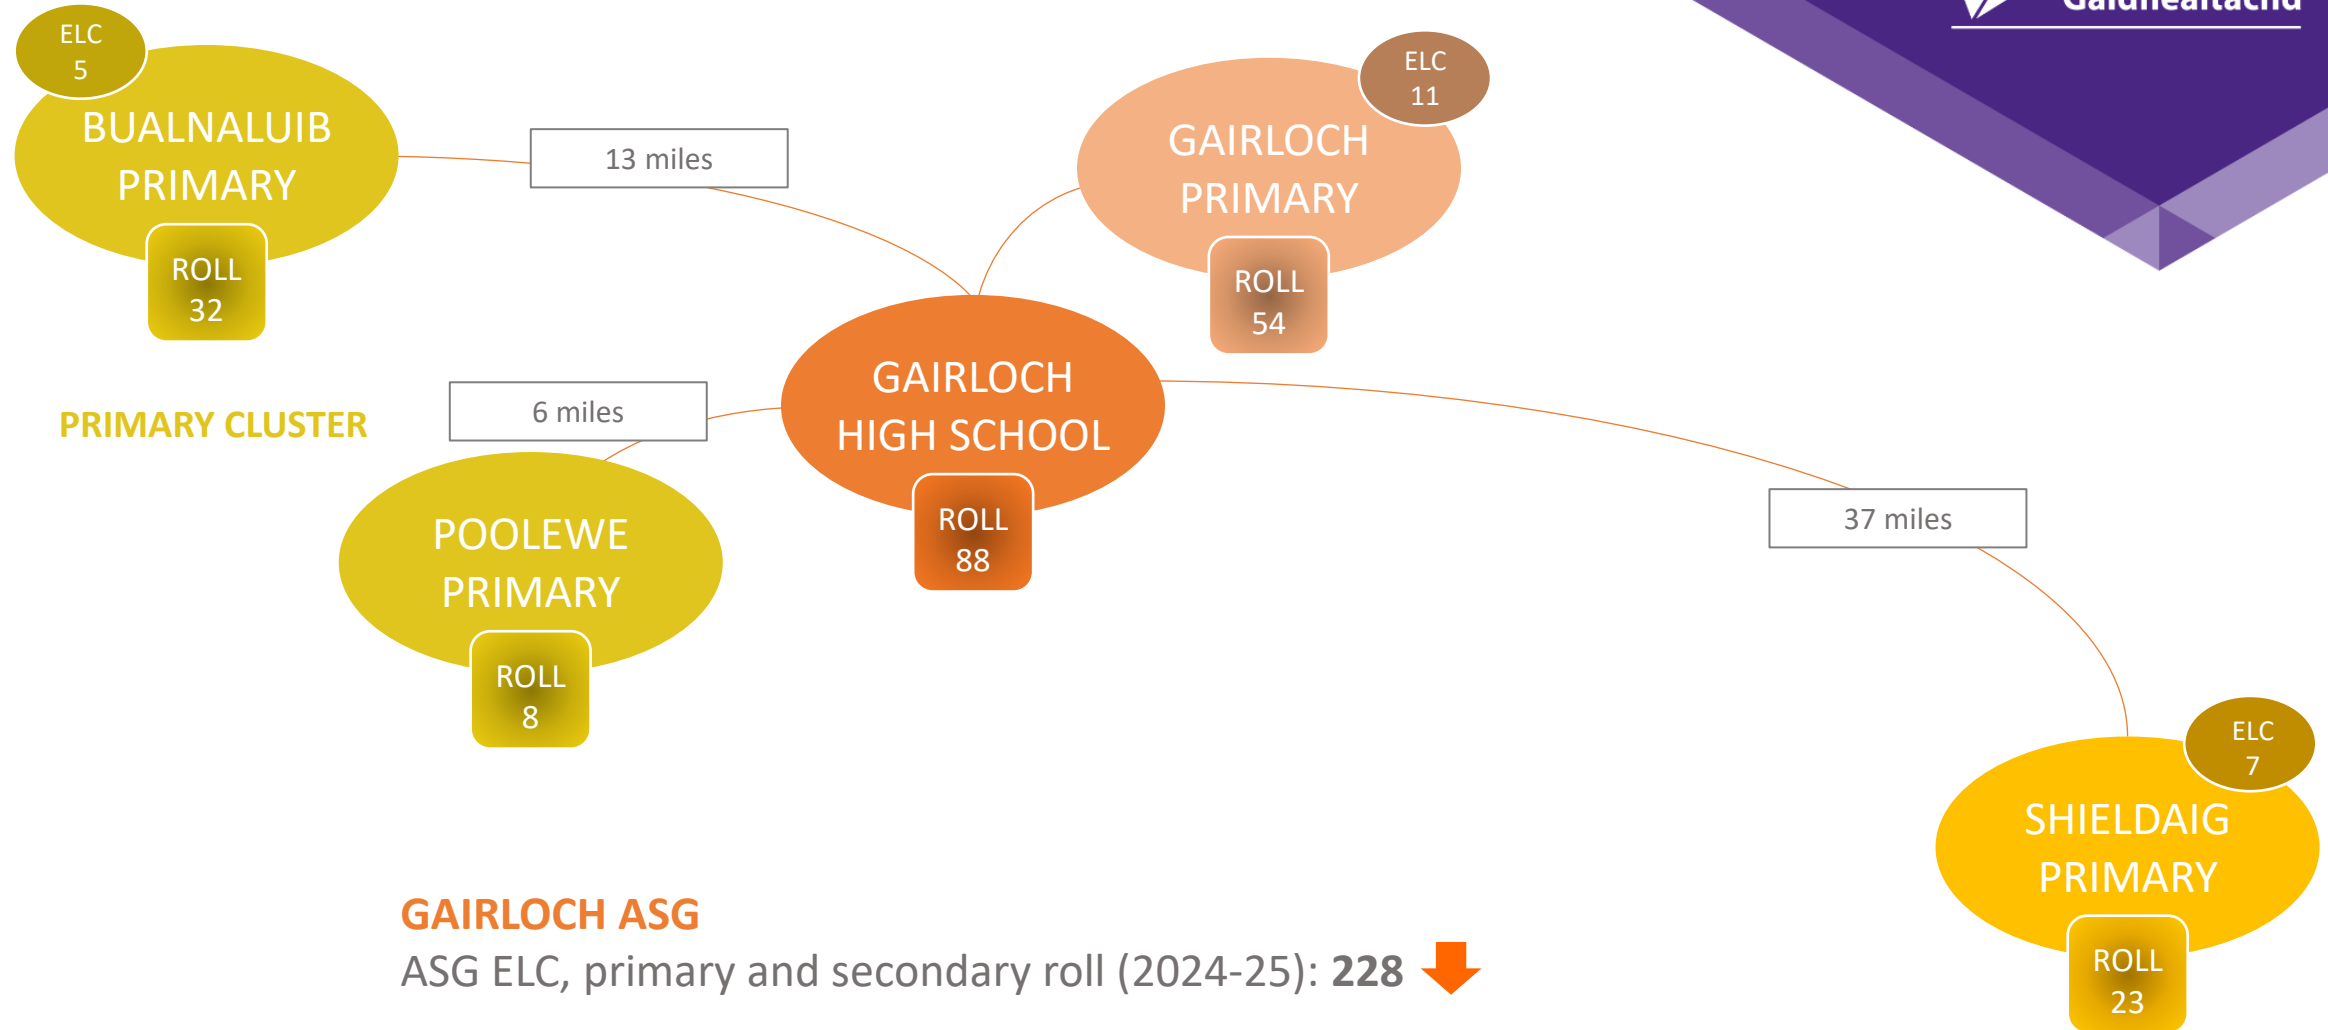

PRIMARY CLUSTER

PRIMARY CLUSTER

DINGWALL ASG

ASG ELC, primary, secondary and special school roll (2024-25): 2,501 

DORNOCH ASG

ASG ELC, primary and secondary roll (2024-25): 455 ↓

FARR ASG

ASG ELC, primary and secondary roll (2024-25): **171** ↓

PRIMARY CLUSTER

FORTROSE ASG

ASG ELC, primary and secondary roll (2024-25): 1,458 

GAIRLOCH ASG

ASG ELC, primary and secondary roll (2024-25): **228** ↓

CLUSTERED WITH APPLECROSS PRIMARY
(PLOCKTON ASG)

GLEN URQUHART ASG