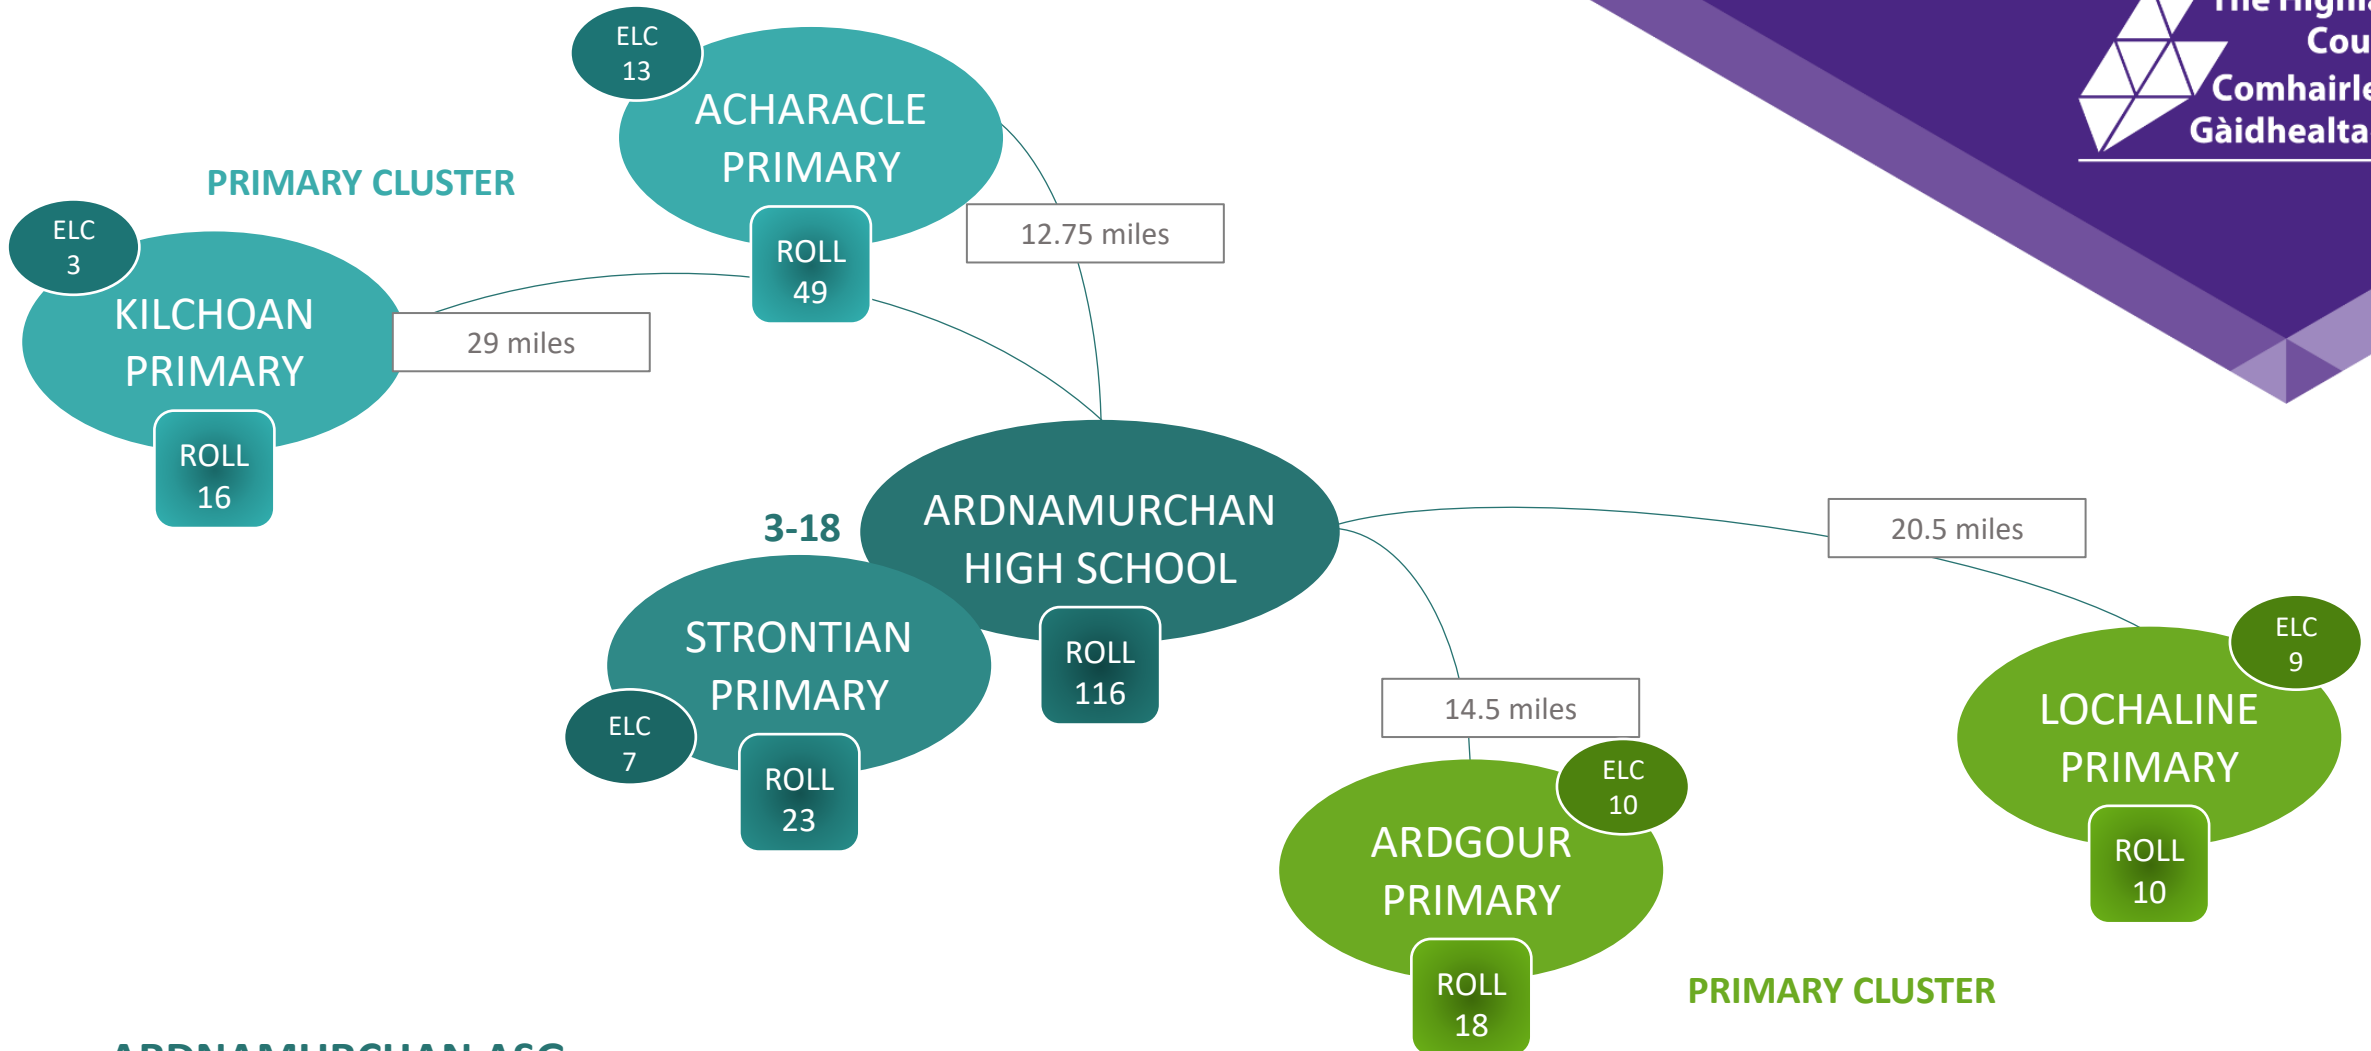

ARDNAMURCHAN ASG

ASG ELC, primary and secondary roll (2024-25): **274** ↓

CHARLESTON ASG

ASG ELC, primary and secondary roll (2024-25): **1,866** ↓

CULLODEN ASG

ASG ELC, primary and secondary roll (2024-25): 2,590 ↓