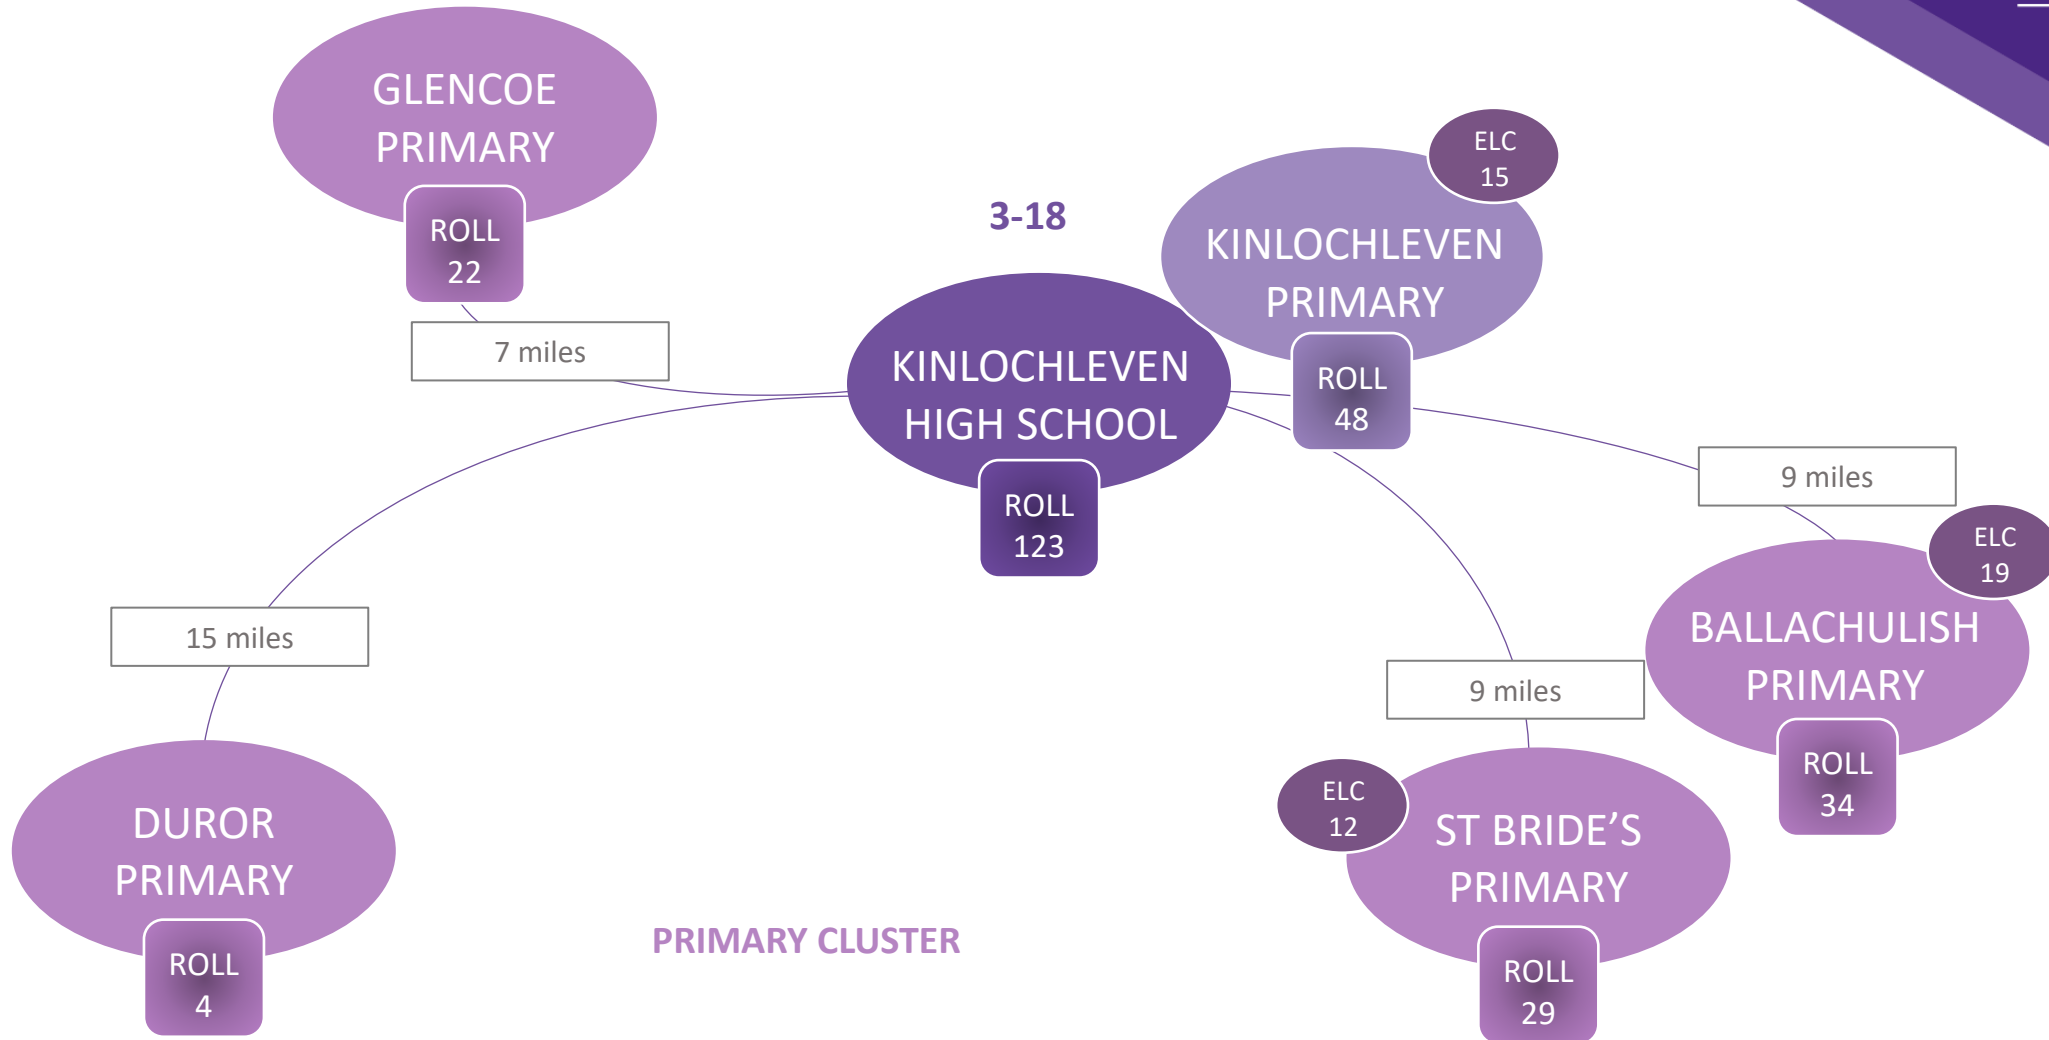

KILCHUIMEN ASG

ASG ELC, primary and secondary roll (2024-25): **102** ↓

KINGUSSIE ASG

ASG ELC, primary and secondary roll (2024-25): 892 ↓

KINLOCHBERVIE ASG

ASG ELC, primary and secondary roll (2024-25): **81** ↓

KINLOCHLEVEN ASG

ASG ELC, primary and secondary roll (2024-25): 306 ↓

LOCHABER ASG

ASG ELC, primary and secondary roll (2024-25): **1,896** ↓

MALLAIG ASG

ASG ELC, primary and secondary roll (2024-25): **258** ↓