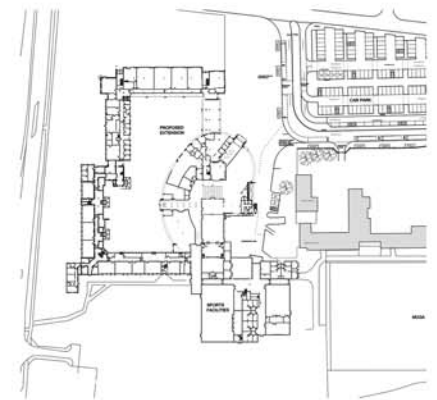

Àrd-sgoil Loch Abar - Ceum a Trì
Lochaber High School - Phase Three