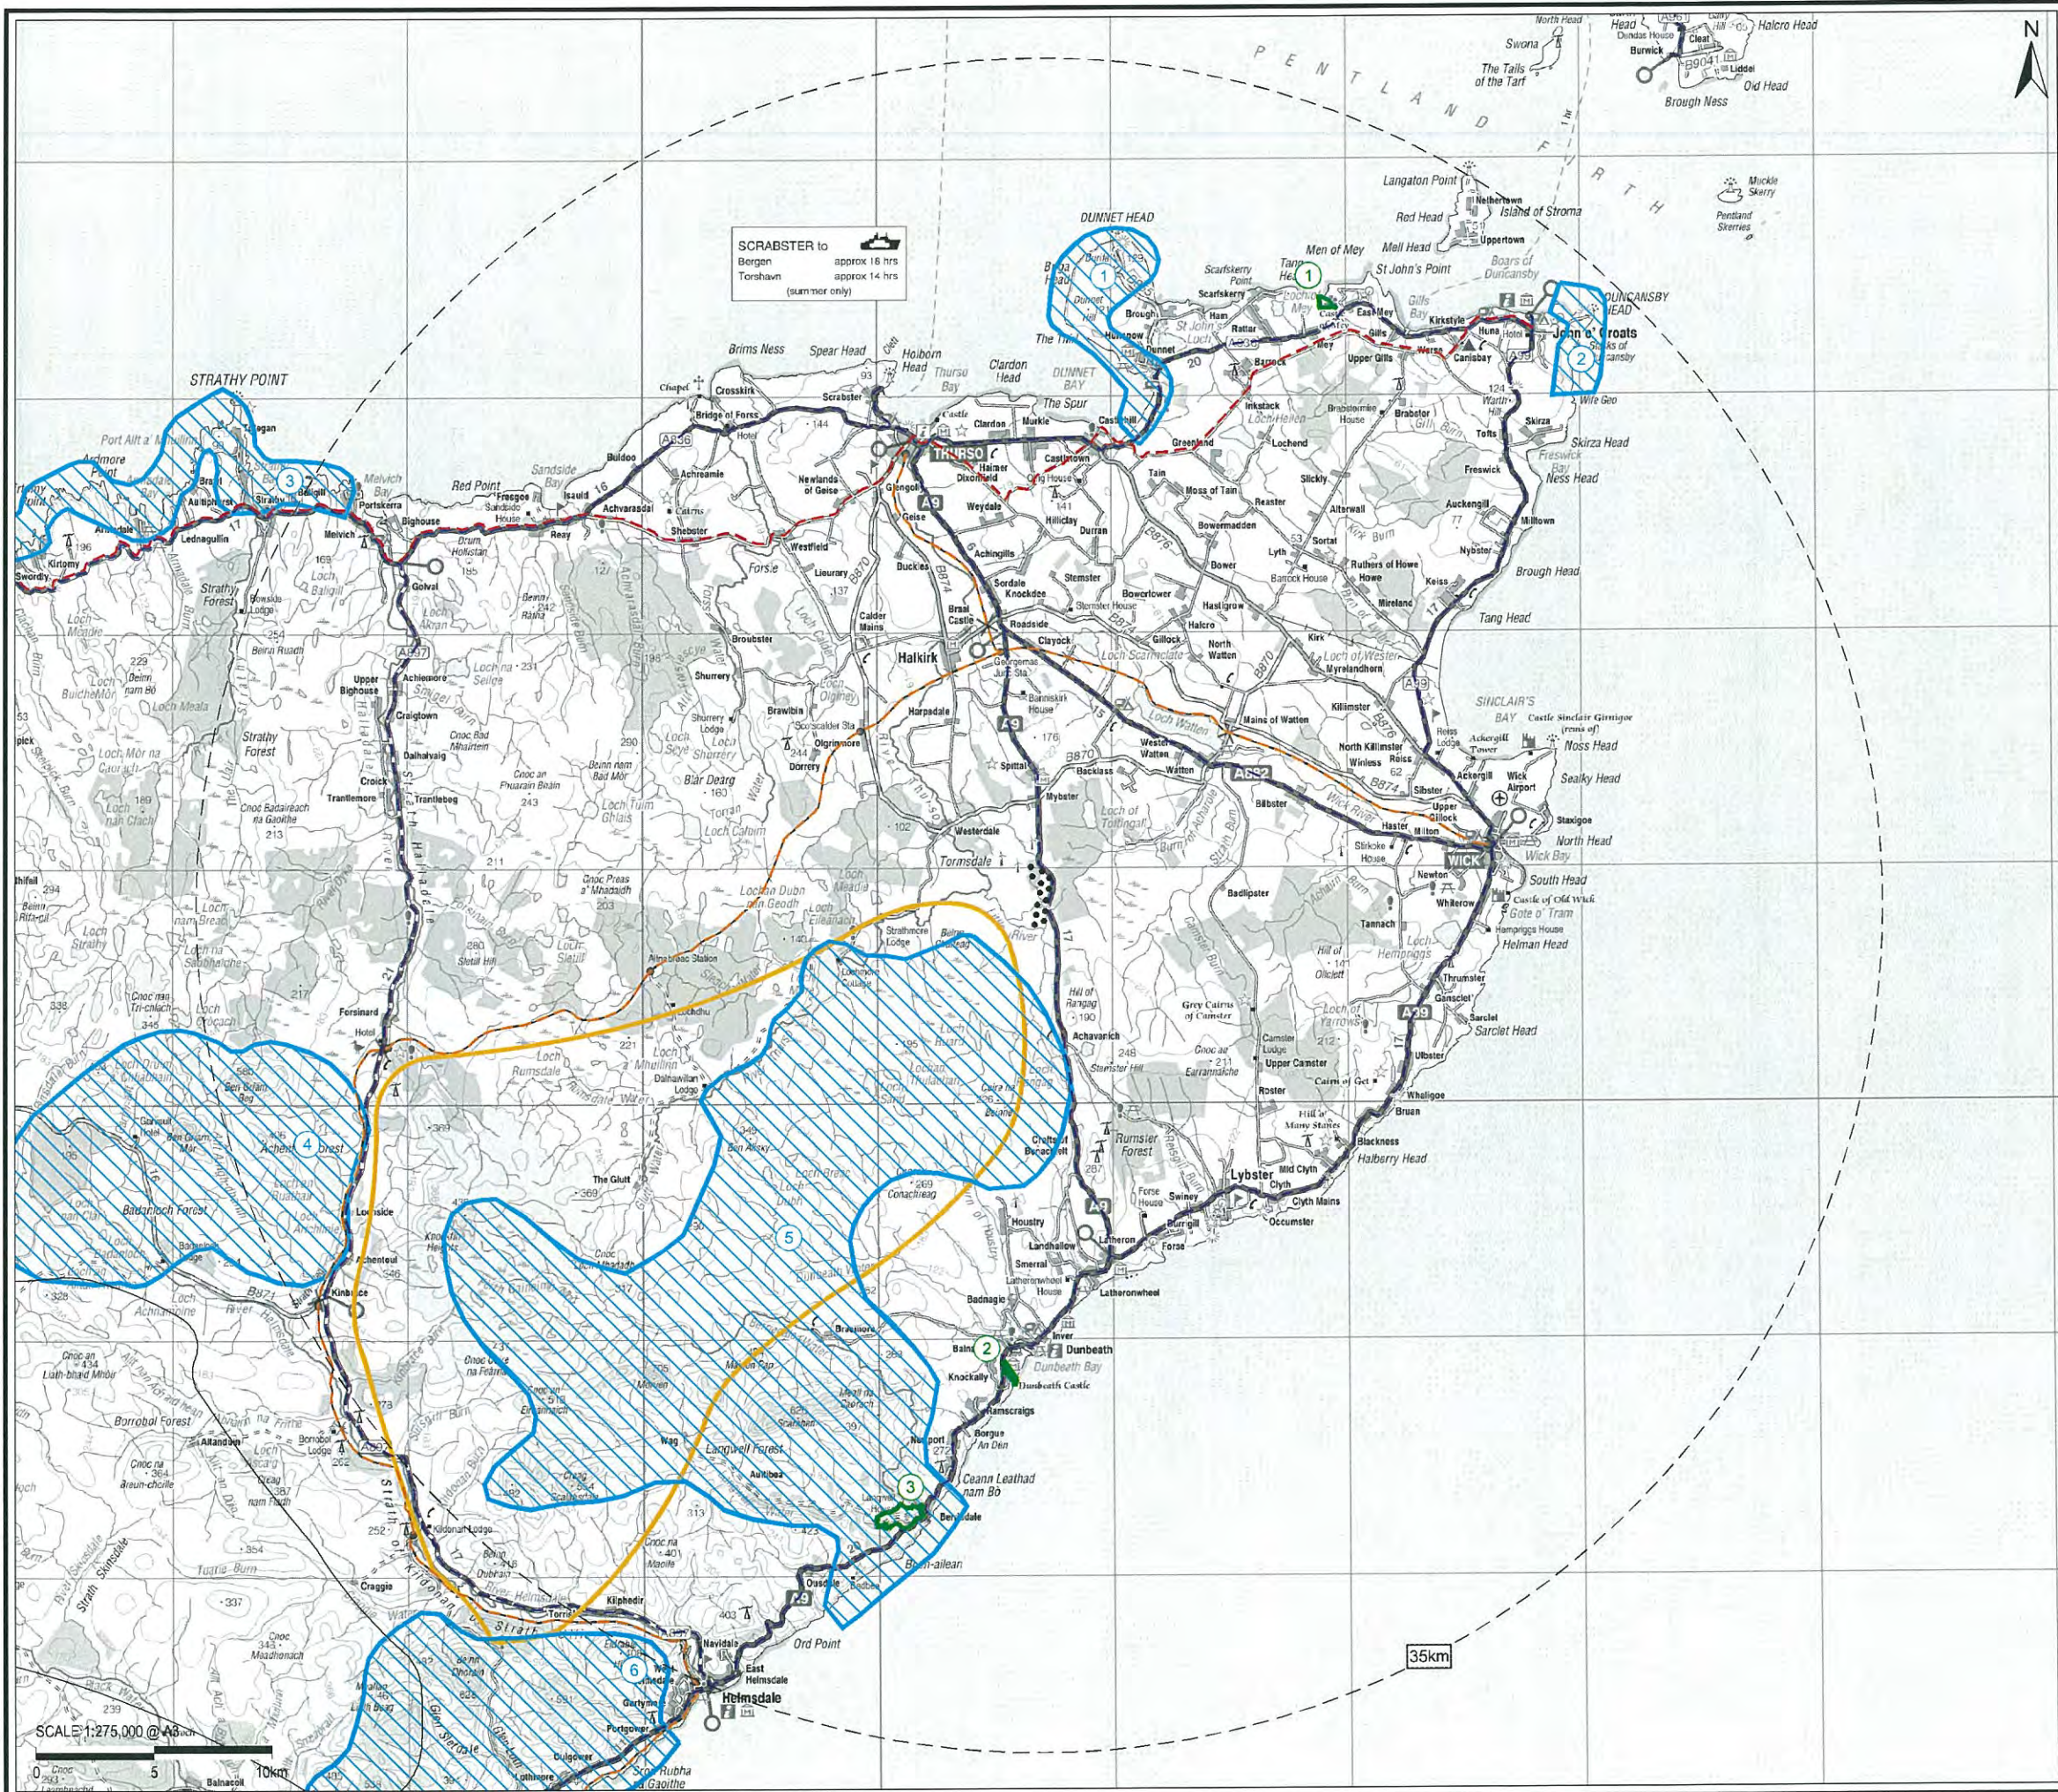

LOCATION: \\uk-edh-fsv01\projects\JEIA\Projects\JE30383\Technical\Technical\Diagrams\Landscape and Visual\AutoCAD\JE30383\_002 - Landscape Designations Plan.dwg

- KEY:**
- Turbine Locations
  - Study Area
  - Special Landscape Areas
    1. Dunnet Head
    2. Duncansby Head
    3. Farr Bay, Strathy and Portserra
    4. Bens Griam and Loch nan Clar
    5. The Flow Country and Berriedale Coast
    6. Loch Fleet, Loch Brora and Glen Loth
  - Gardens and Designed Landscapes
    1. Castle of Mey (Barrogil Castle)
    2. Dunbeath Castle
    3. Langwell Lodge
  - Flow Country Search Area for Wildland
  - Roads
  - Railway
  - National Cycle Route 1

**BAD A' CHEÒ WIND FARM**

**FIGURE 7.1.2**

**LANDSCAPE DESIGNATIONS PLAN**

SCALE	PROJECT NO.
1:275,000 @ A3	JE30383
CONTENT	DRAWN
VH	VH
CHECKED	DATE
NO	NOVEMBER 2011