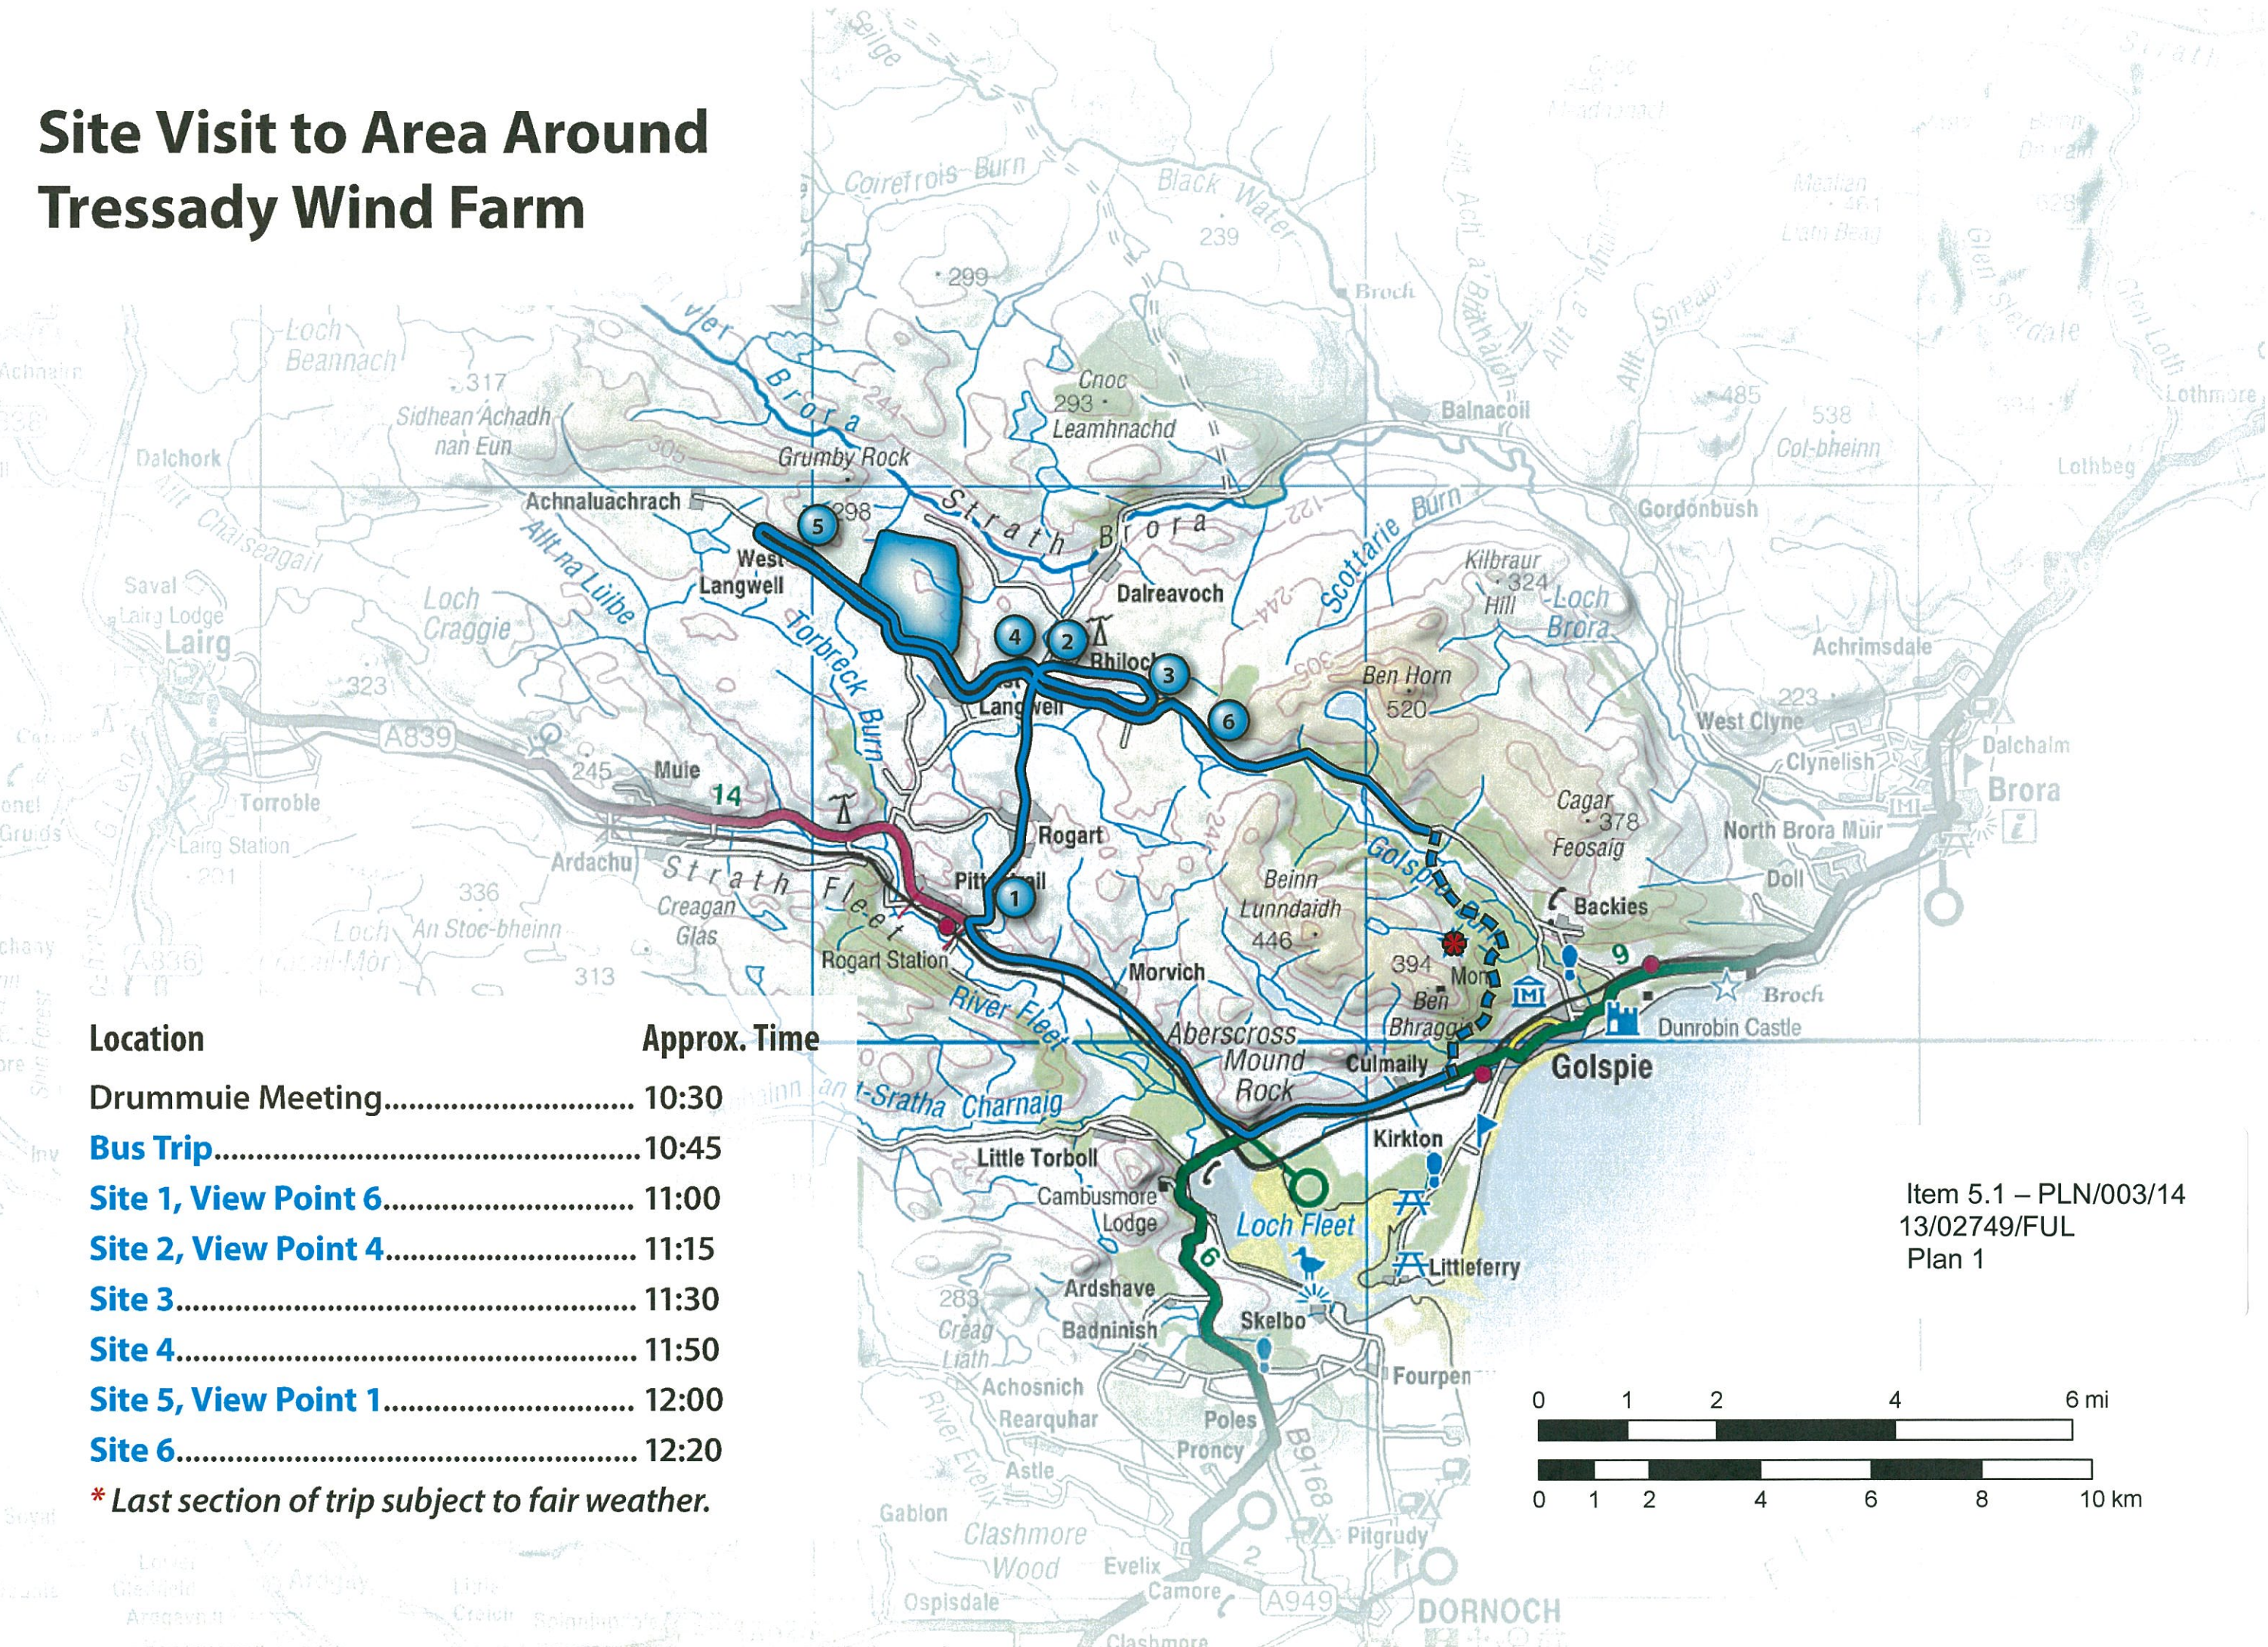

Site Visit to Area Around Tressady Wind Farm

Reproduced by permission of Ordnance Survey on behalf of HMSO © Crown copyright and database right 2014. All rights reserved. Ordnance Survey licence 100023369.

Location	Approx. Time
Drummuie Meeting.....	10:30
Bus Trip.....	10:45
Site 1, View Point 6.....	11:00
Site 2, View Point 4.....	11:15
Site 3.....	11:30
Site 4.....	11:50
Site 5, View Point 1.....	12:00
Site 6.....	12:20

** Last section of trip subject to fair weather.*

Item 5.1 – PLN/003/14
13/02749/FUL
Plan 1