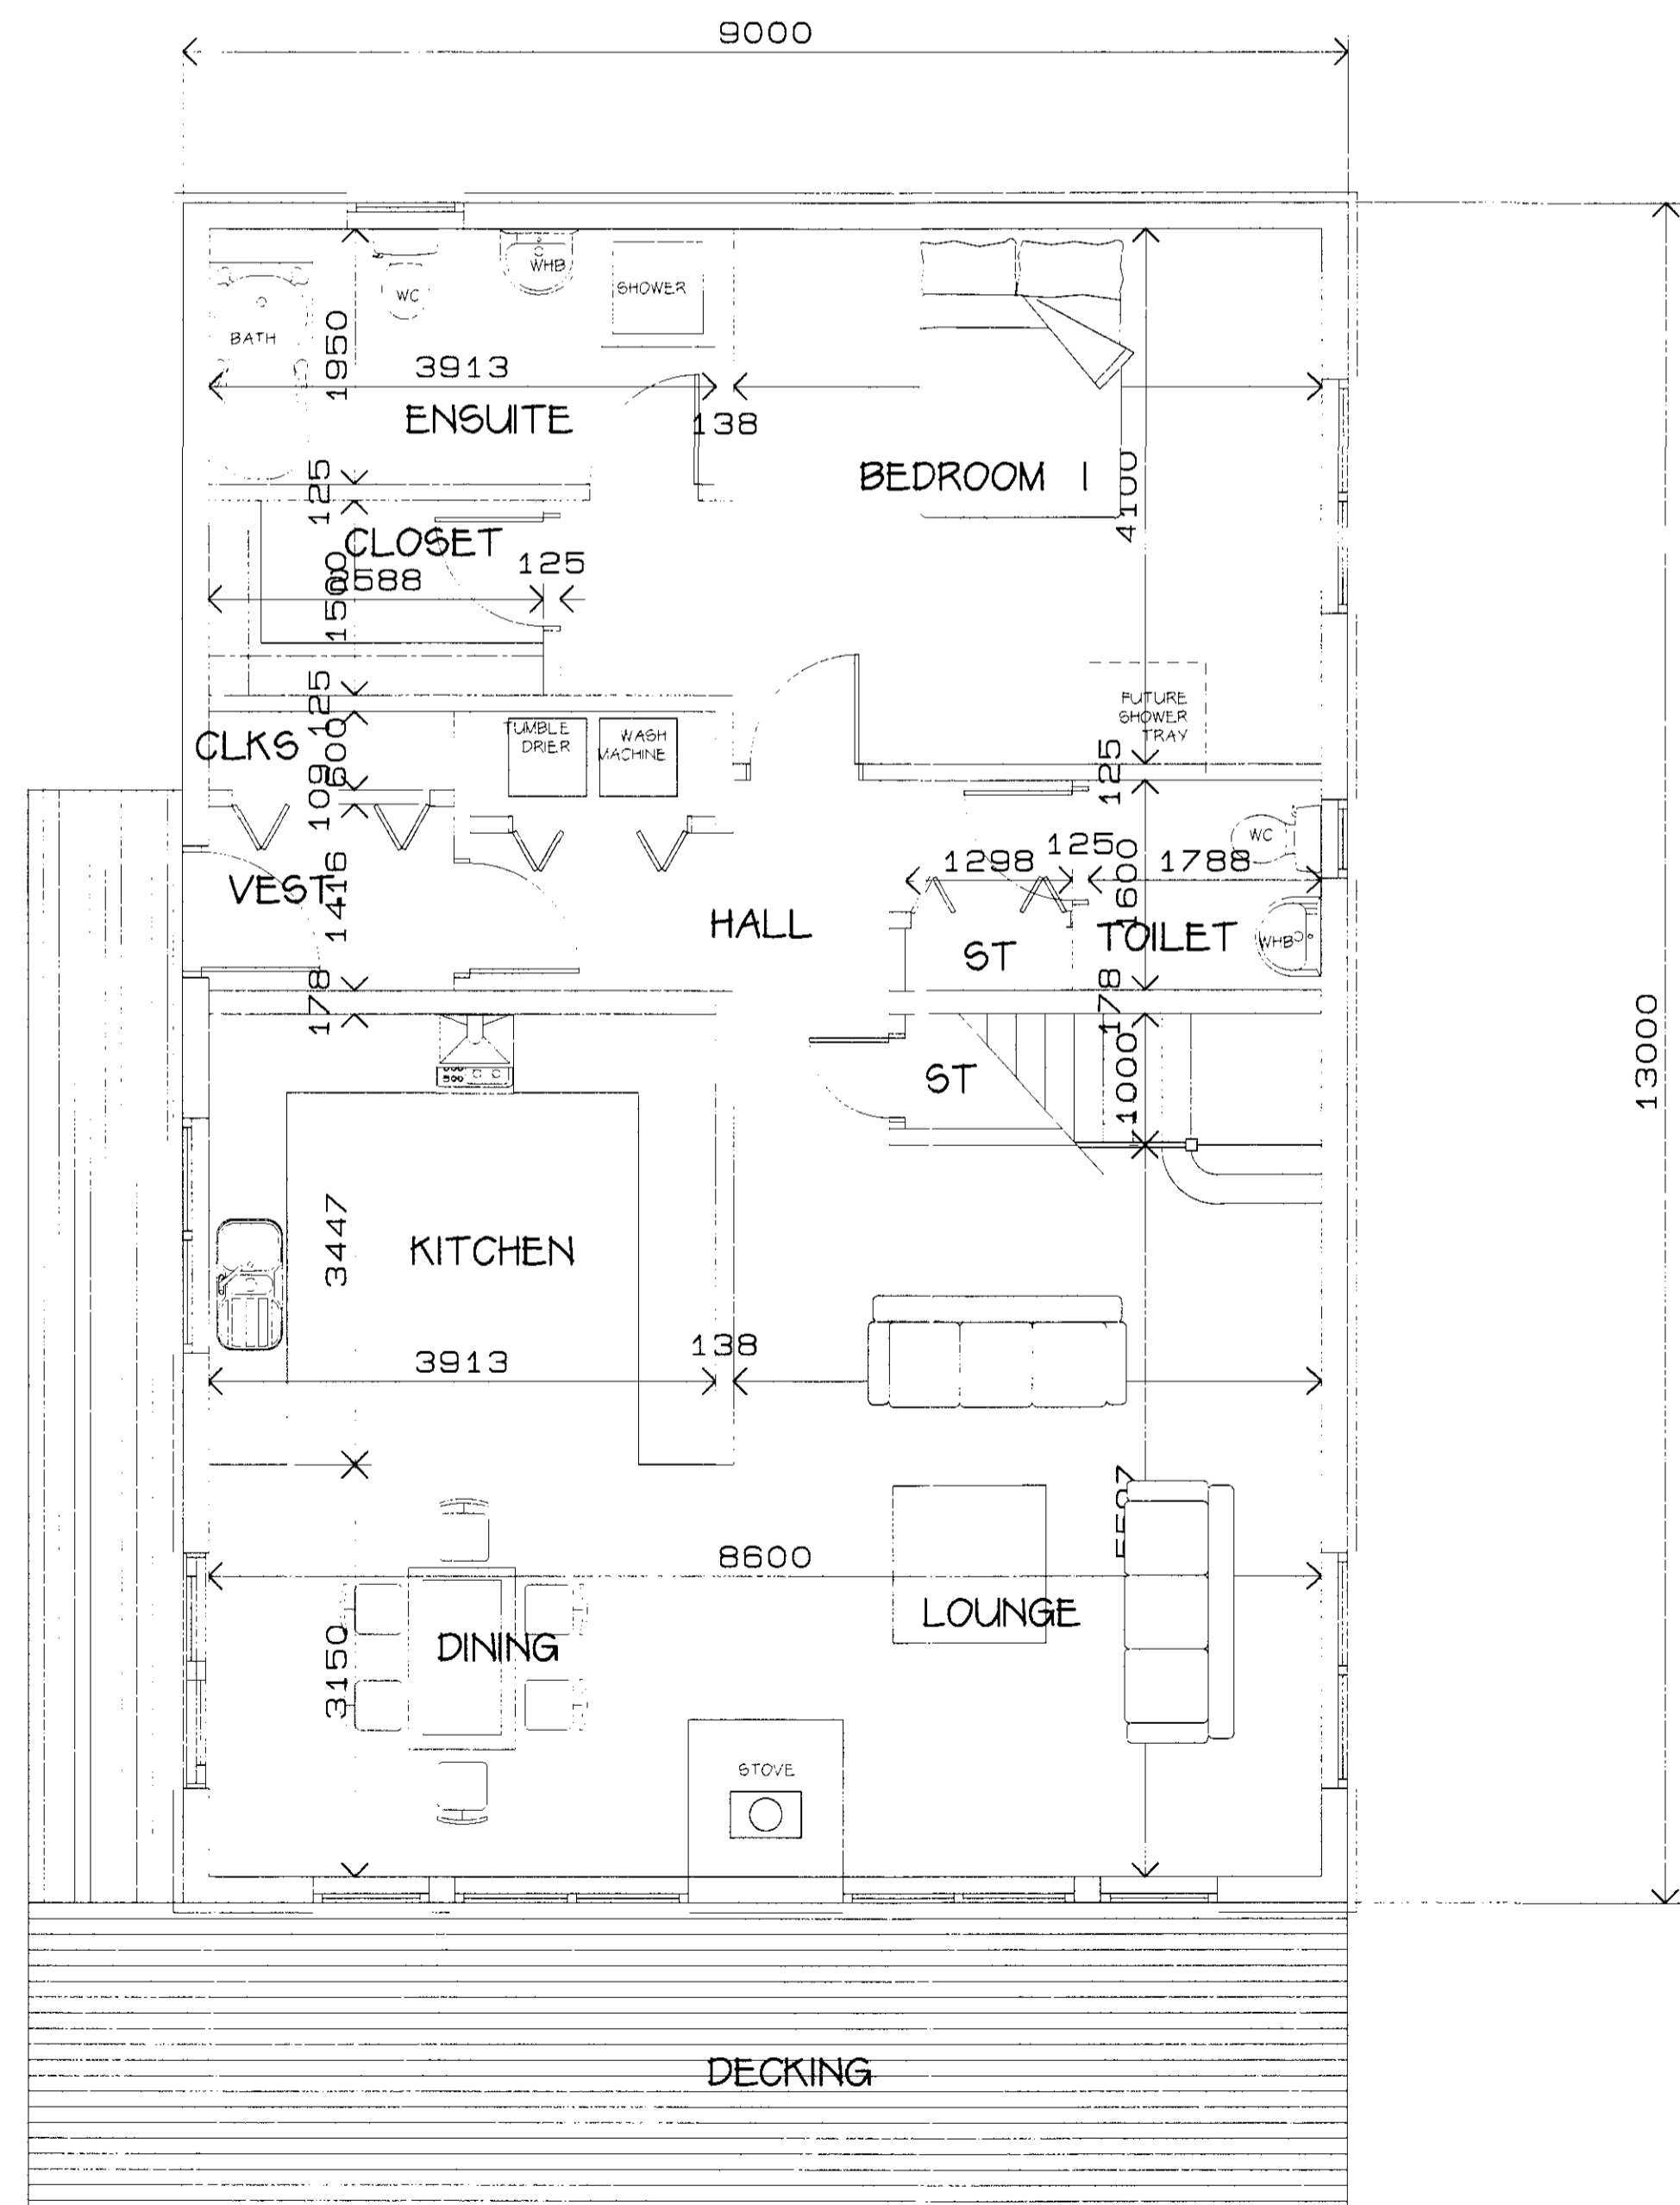

SECTION

SECTION 1 - 1/2

PROPOSED GROUND FLOOR PLAN

PROPOSED FIRST FLOOR PLAN

**COLVIN DESIGNS**  
 Rosslyn Street  
 Brora  
 Sutherland Tel. 01408 621982  
 KW9 6NY Fax. 01408 622982  
 Mob. 07799 604650

Project  
 PROPOSED CHALET STYLE  
 HOUSE AT TULLOCH,  
 BY-BONAR BRIDGE

Drawing  
 PLANS & SECTION

Scale	1:50	Drawn by	A.M.C
Date	30/12/09	Number	46/09/1/B