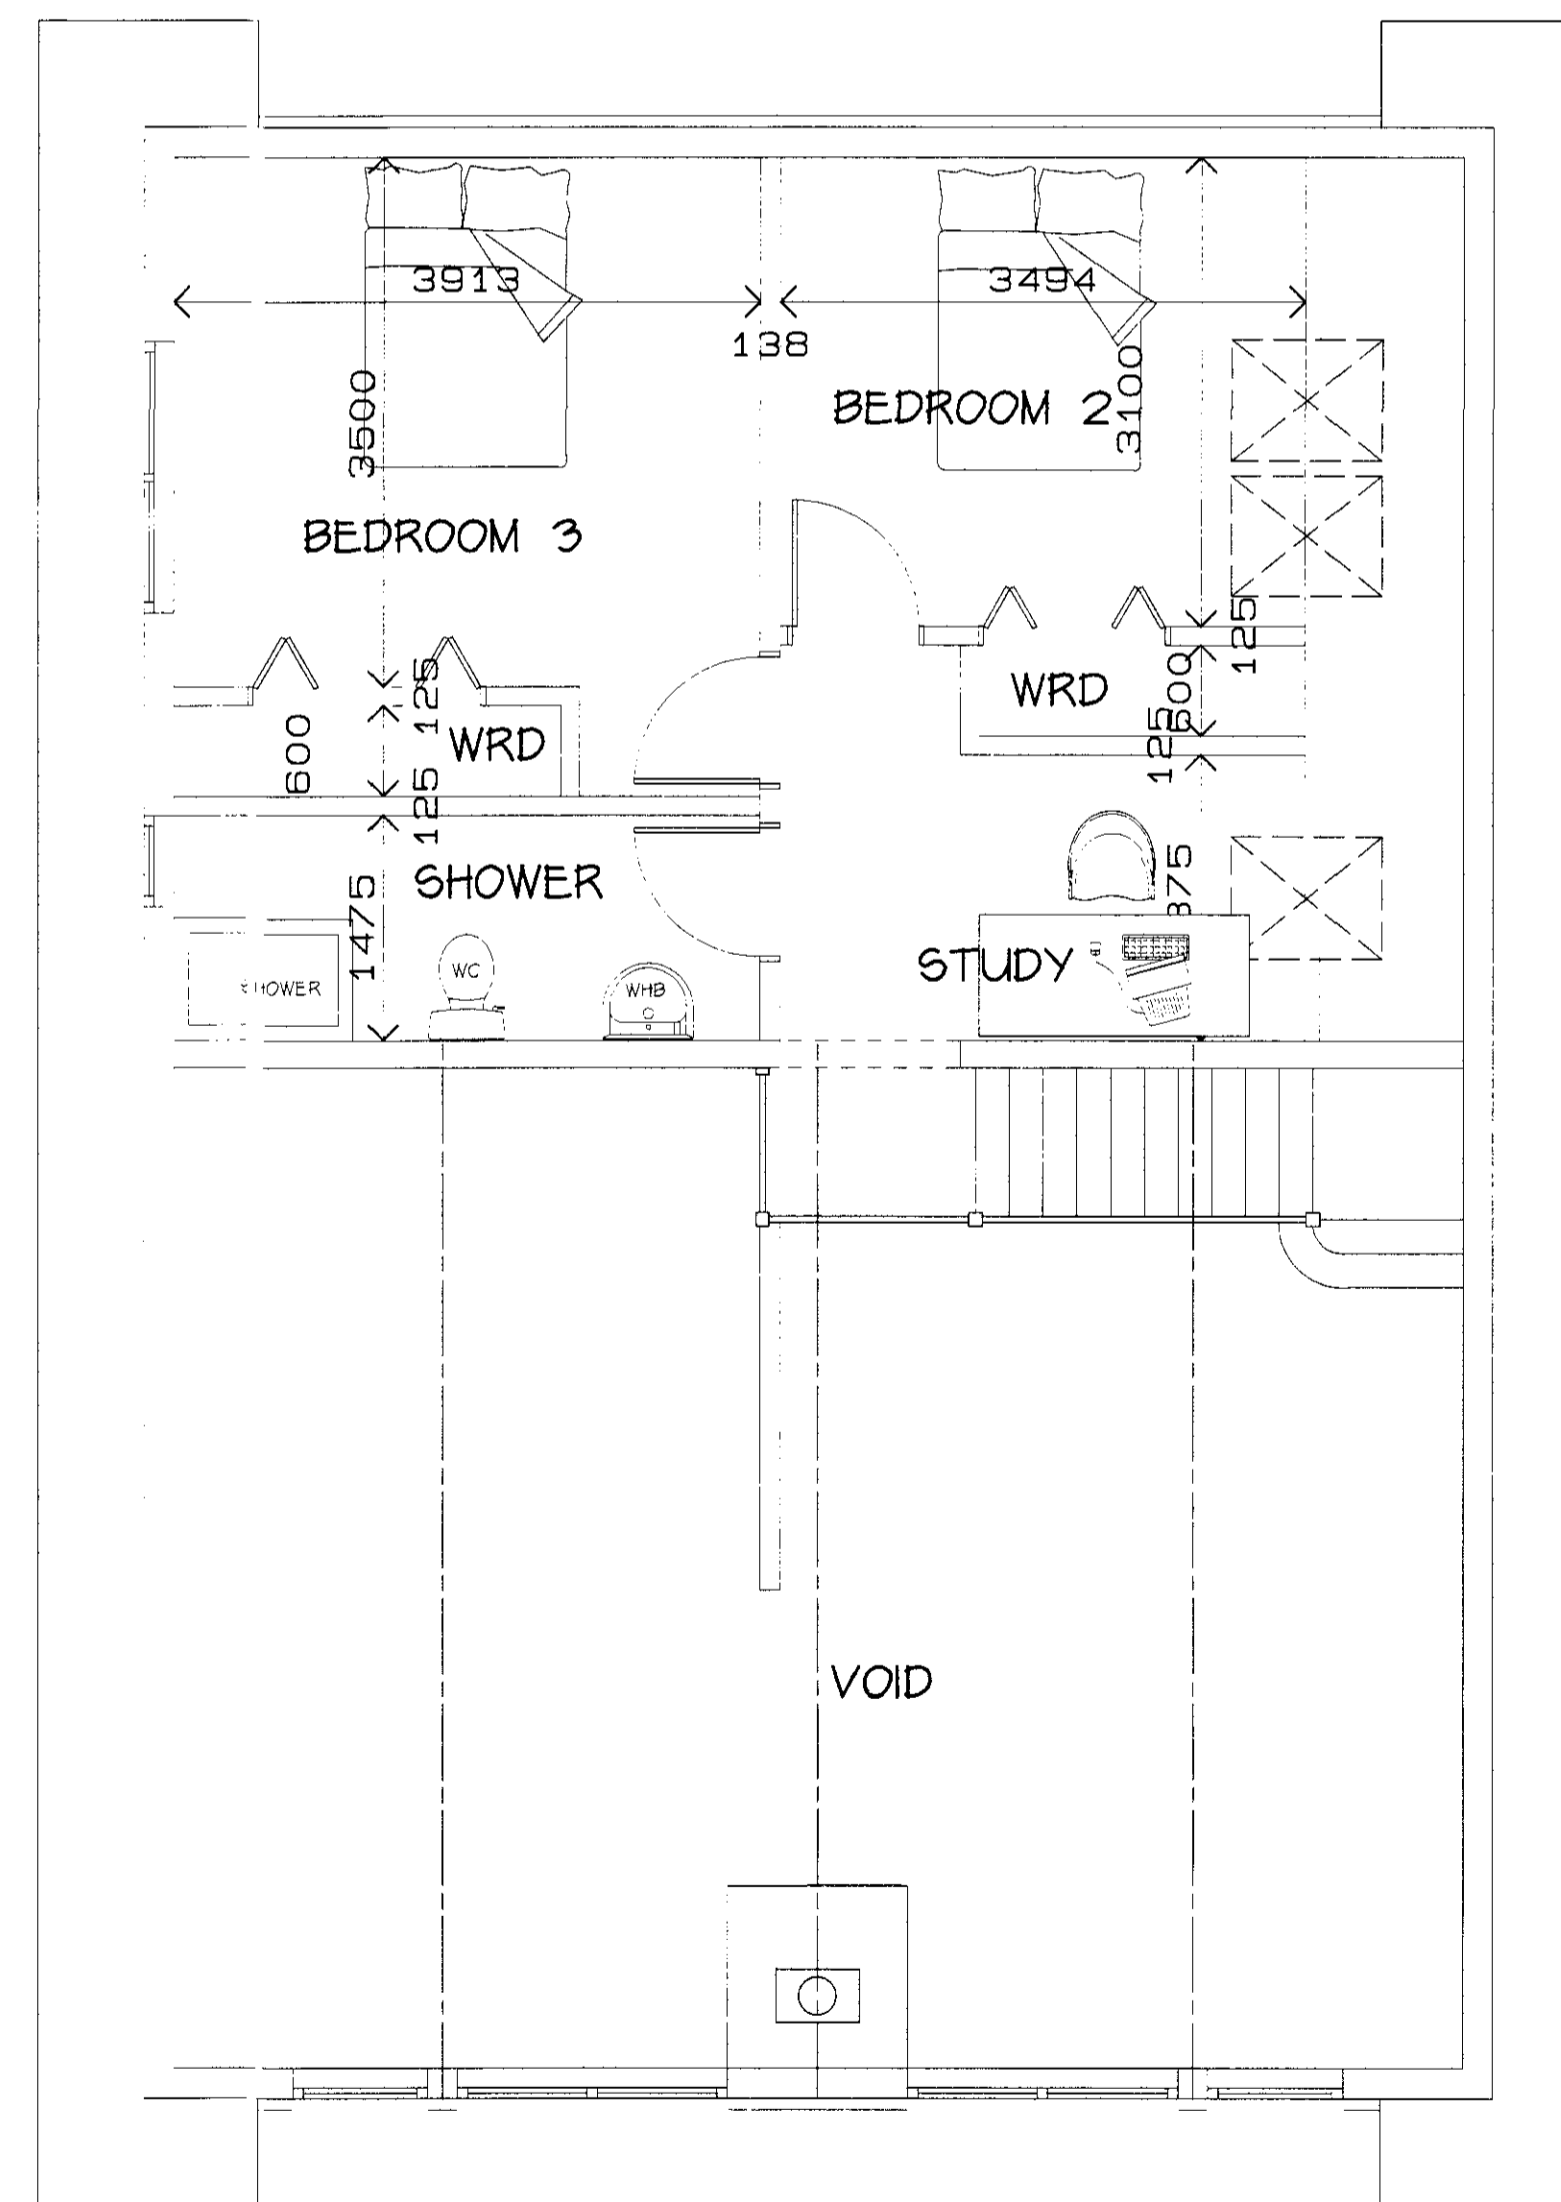

SECTION

SECTION 1 - 1/2

PROPOSED GROUND FLOOR PLAN

PROPOSED FIRST FLOOR PLAN

**COLVIN DESIGNS**  
 Rosslyn Street  
 Brora  
 Sutherland Tel. 01408 621982  
 KW9 6NY Fax. 01408 622982  
 Mob. 07799 604650

Project  
 PROPOSED CHALET STYLE  
 HOUSE AT TULLOCH,  
 BY-BONAR BRIDGE

Drawing  
 PLANS & SECTION

Scale	1:50	Drawn by	A.M.C
Date	30/12/09	Number	46/09/1/B