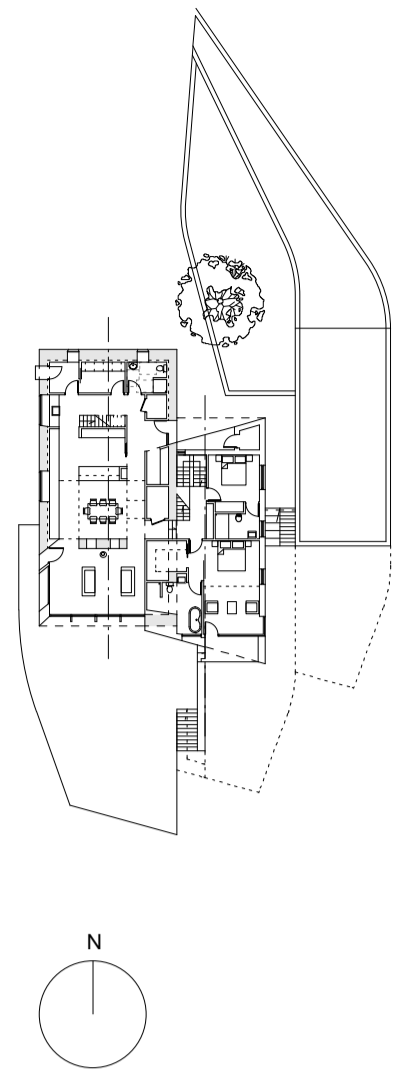

revisions & notes

© Rural Design Ltd

The Green, Portree, Isle of Skye, IV51 9BT
tel. 01441470 521555
www.ruraldesign.co.uk studio@ruraldesign.net

RURAL DESIGN ARCHITECTS

Client
Jane Tiller & Sandy Macrae

Project
Coire Church, Torridon

Scale	Date	Drawn	Status
-	Feb '14	SM	Planning

Drawing Title
Model (view from SE)

Dwg No.
194/301