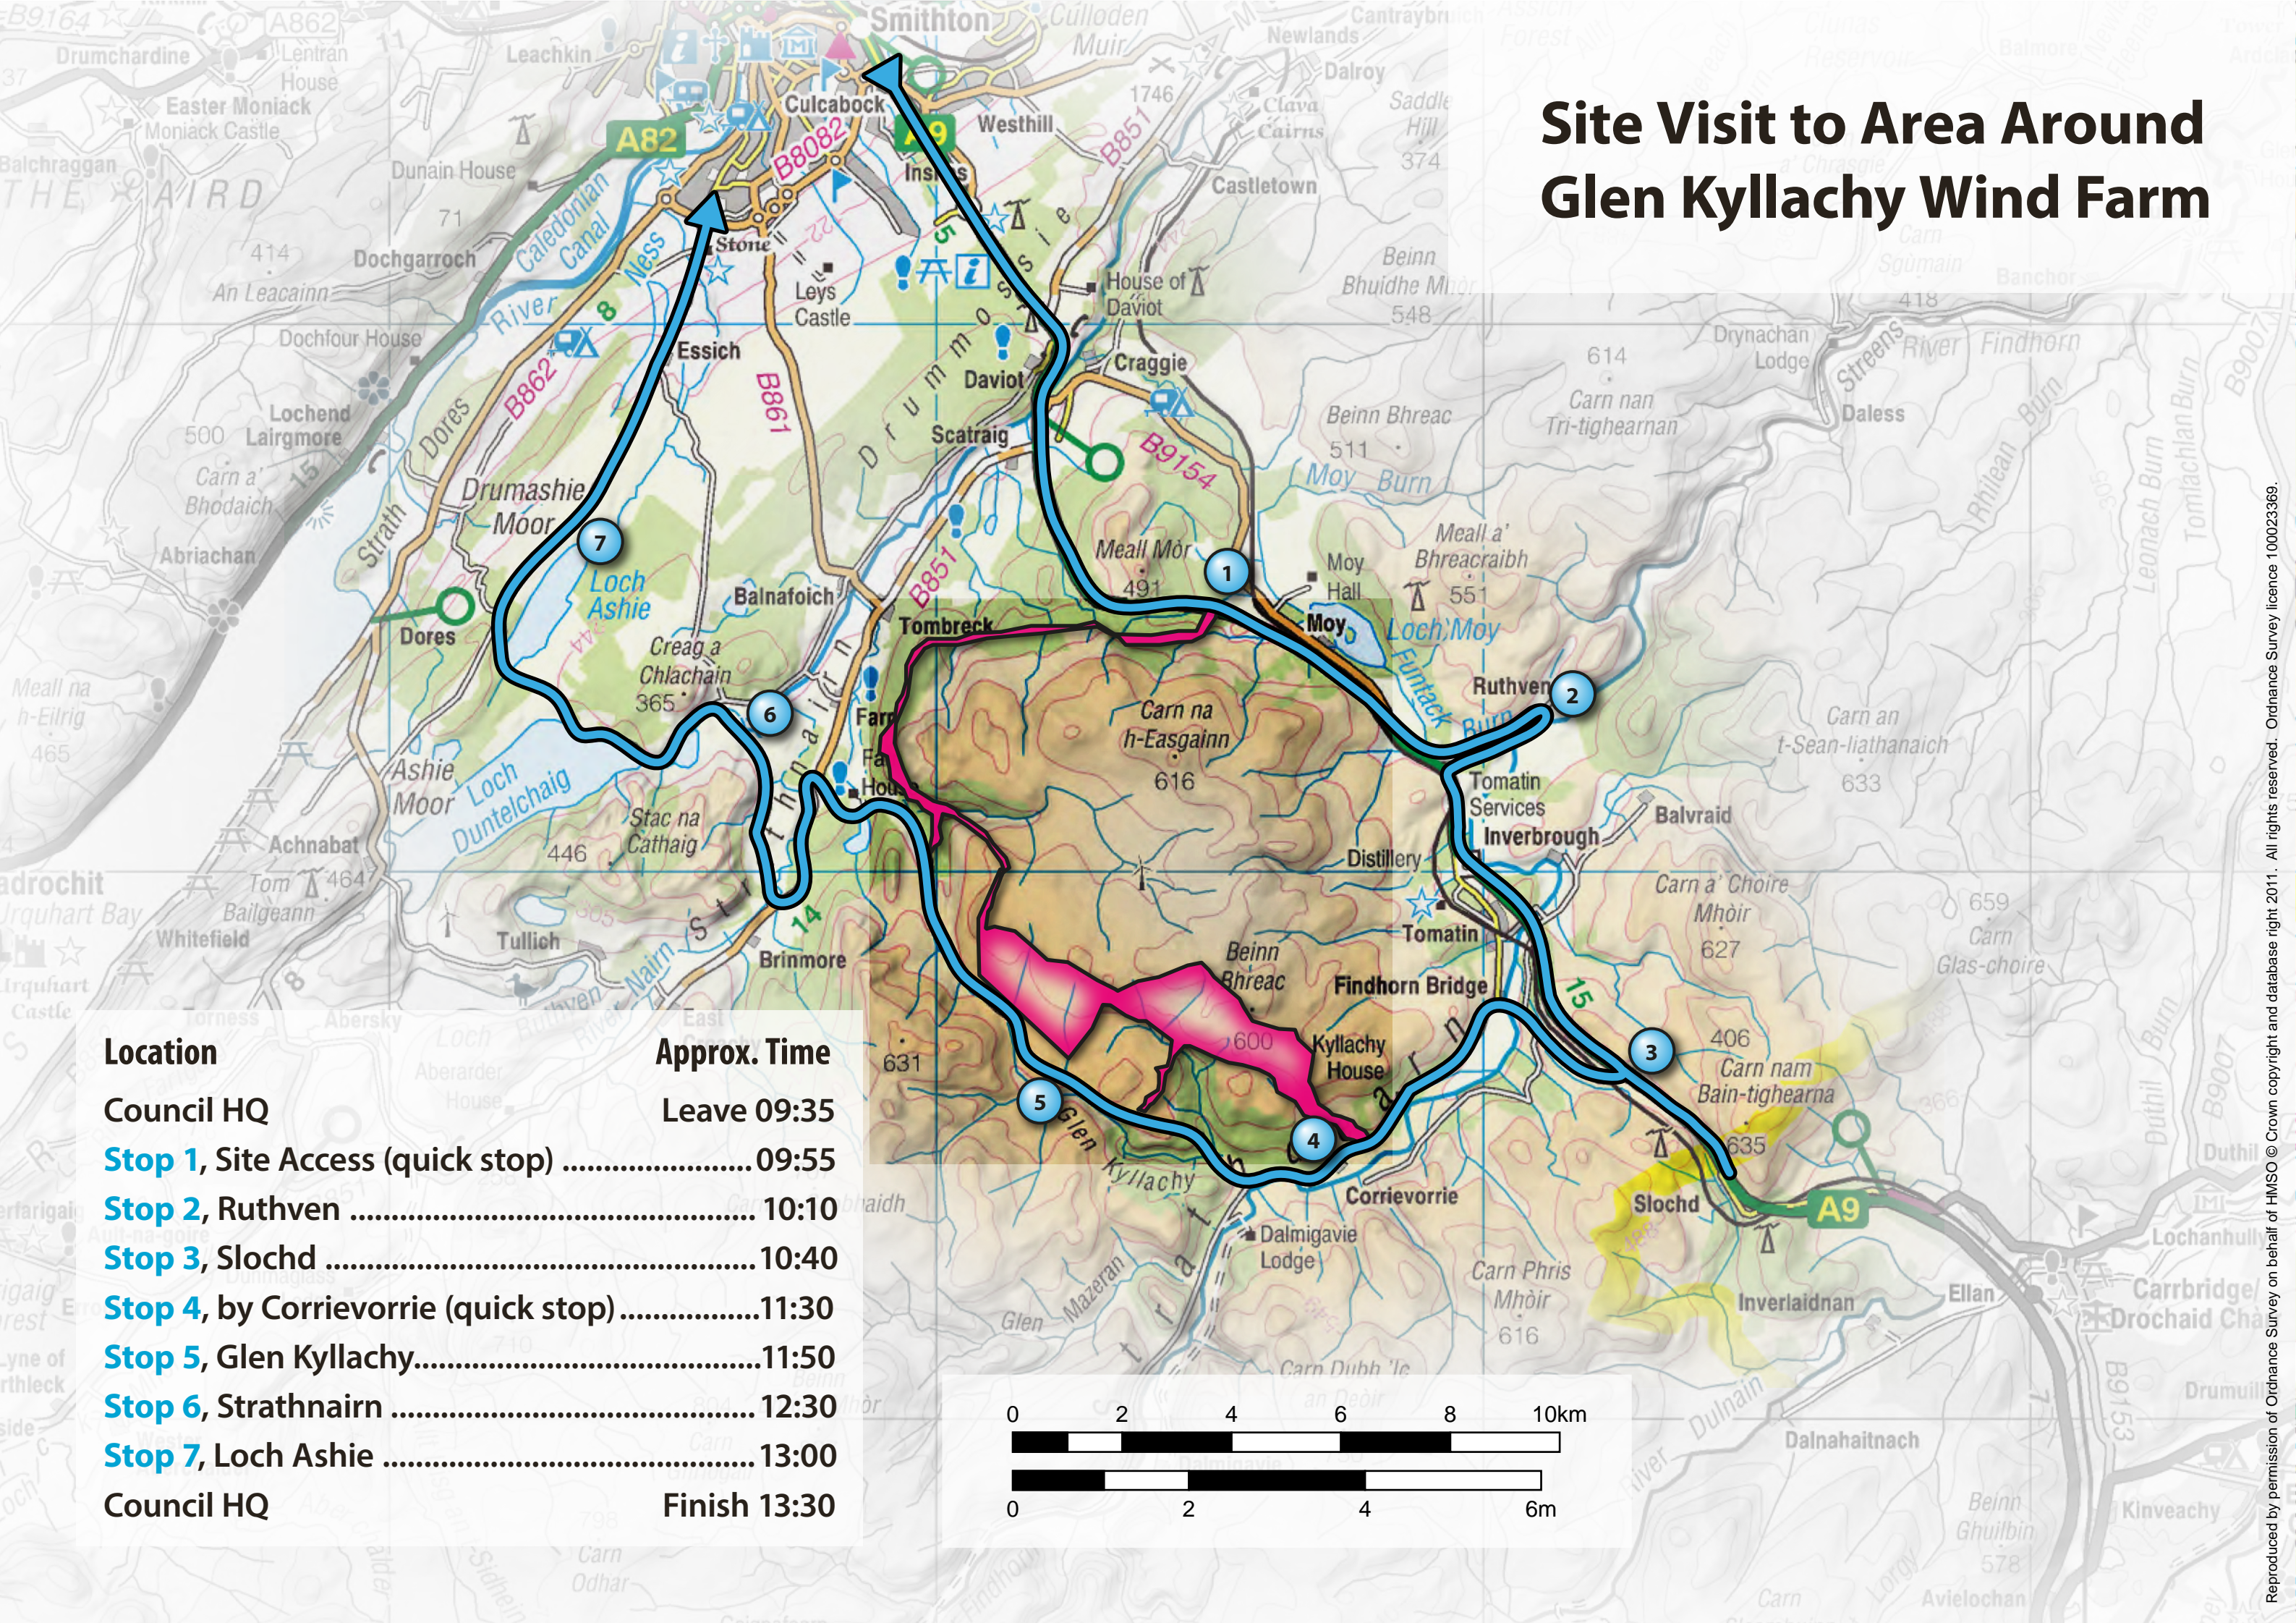

# Site Visit to Area Around Glen Kyllachy Wind Farm

Location	Approx. Time
Council HQ	Leave 09:35
<b>Stop 1</b> , Site Access (quick stop)	09:55
<b>Stop 2</b> , Ruthven	10:10
<b>Stop 3</b> , Slochd	10:40
<b>Stop 4</b> , by Corrievorrie (quick stop)	11:30
<b>Stop 5</b> , Glen Kyllachy	11:50
<b>Stop 6</b> , Strathnairn	12:30
<b>Stop 7</b> , Loch Ashie	13:00
Council HQ	Finish 13:30