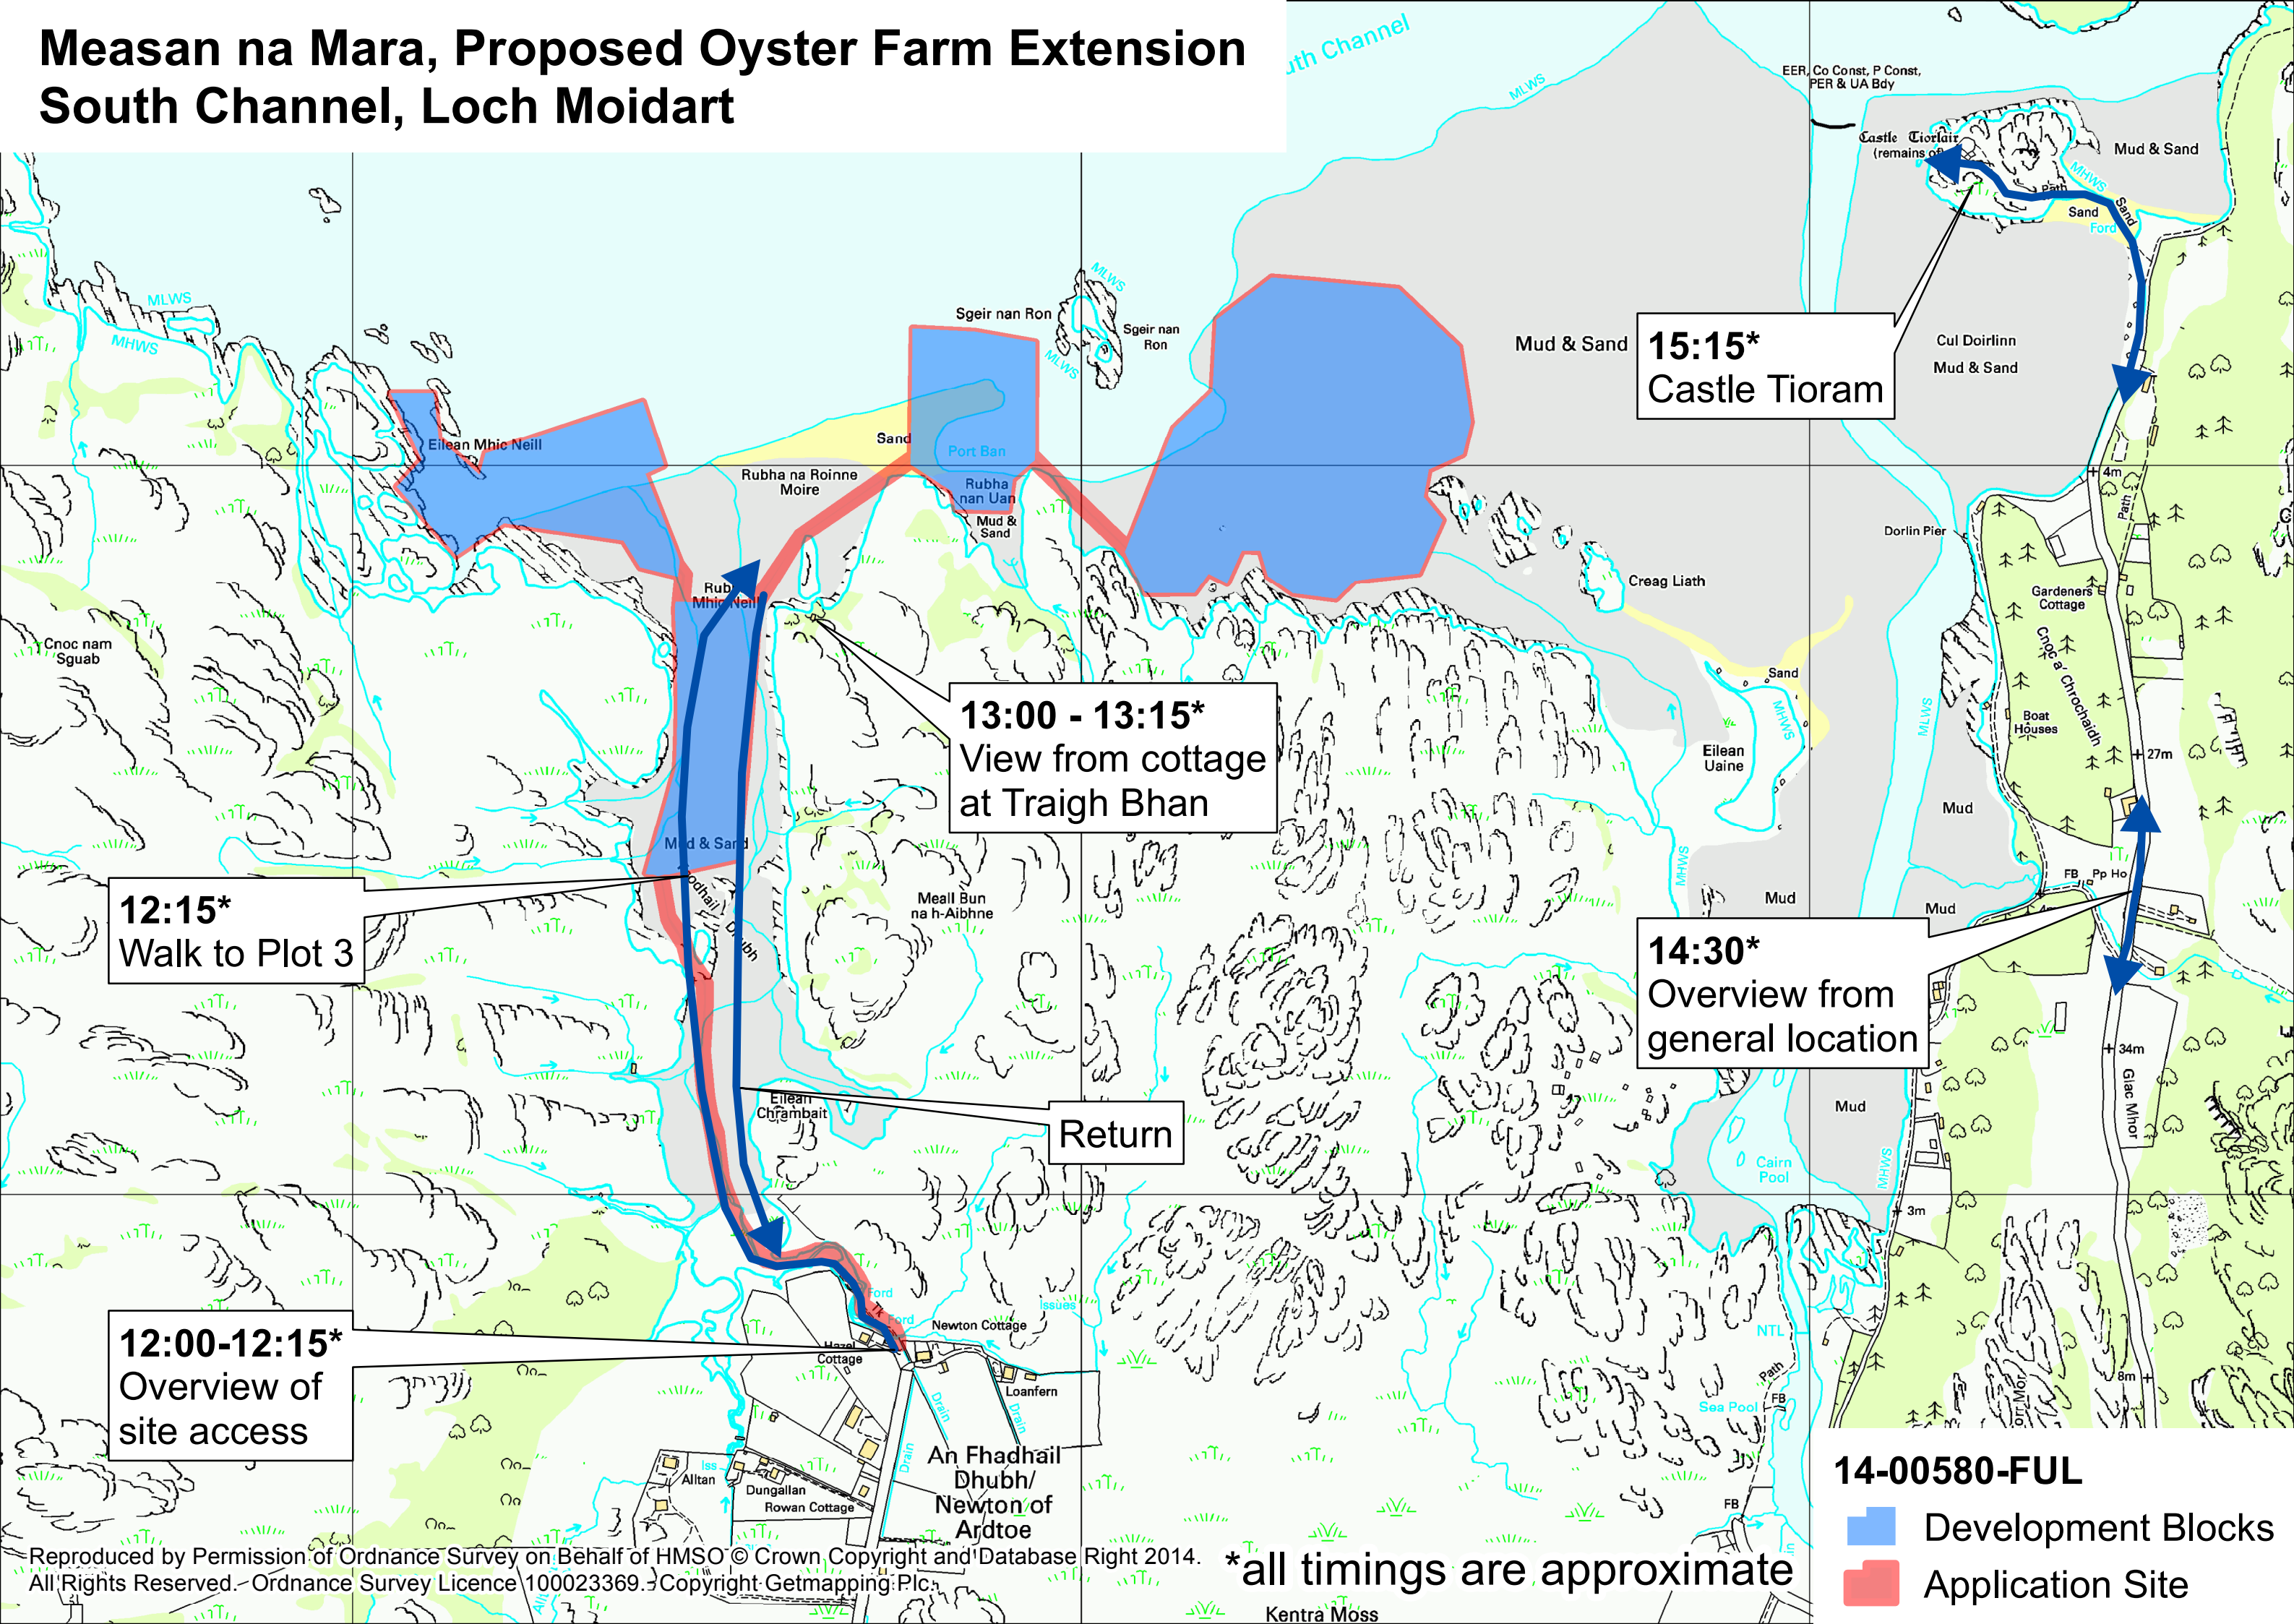

Measan na Mara, Proposed Oyster Farm Extension South Channel, Loch Moidart

12:15*
Walk to Plot 3

12:00-12:15*
Overview of site access

13:00 - 13:15*
View from cottage at Traigh Bhan

15:15*
Castle Tioram

14:30*
Overview from general location

Return

14-00580-FUL

- Development Blocks
- Application Site