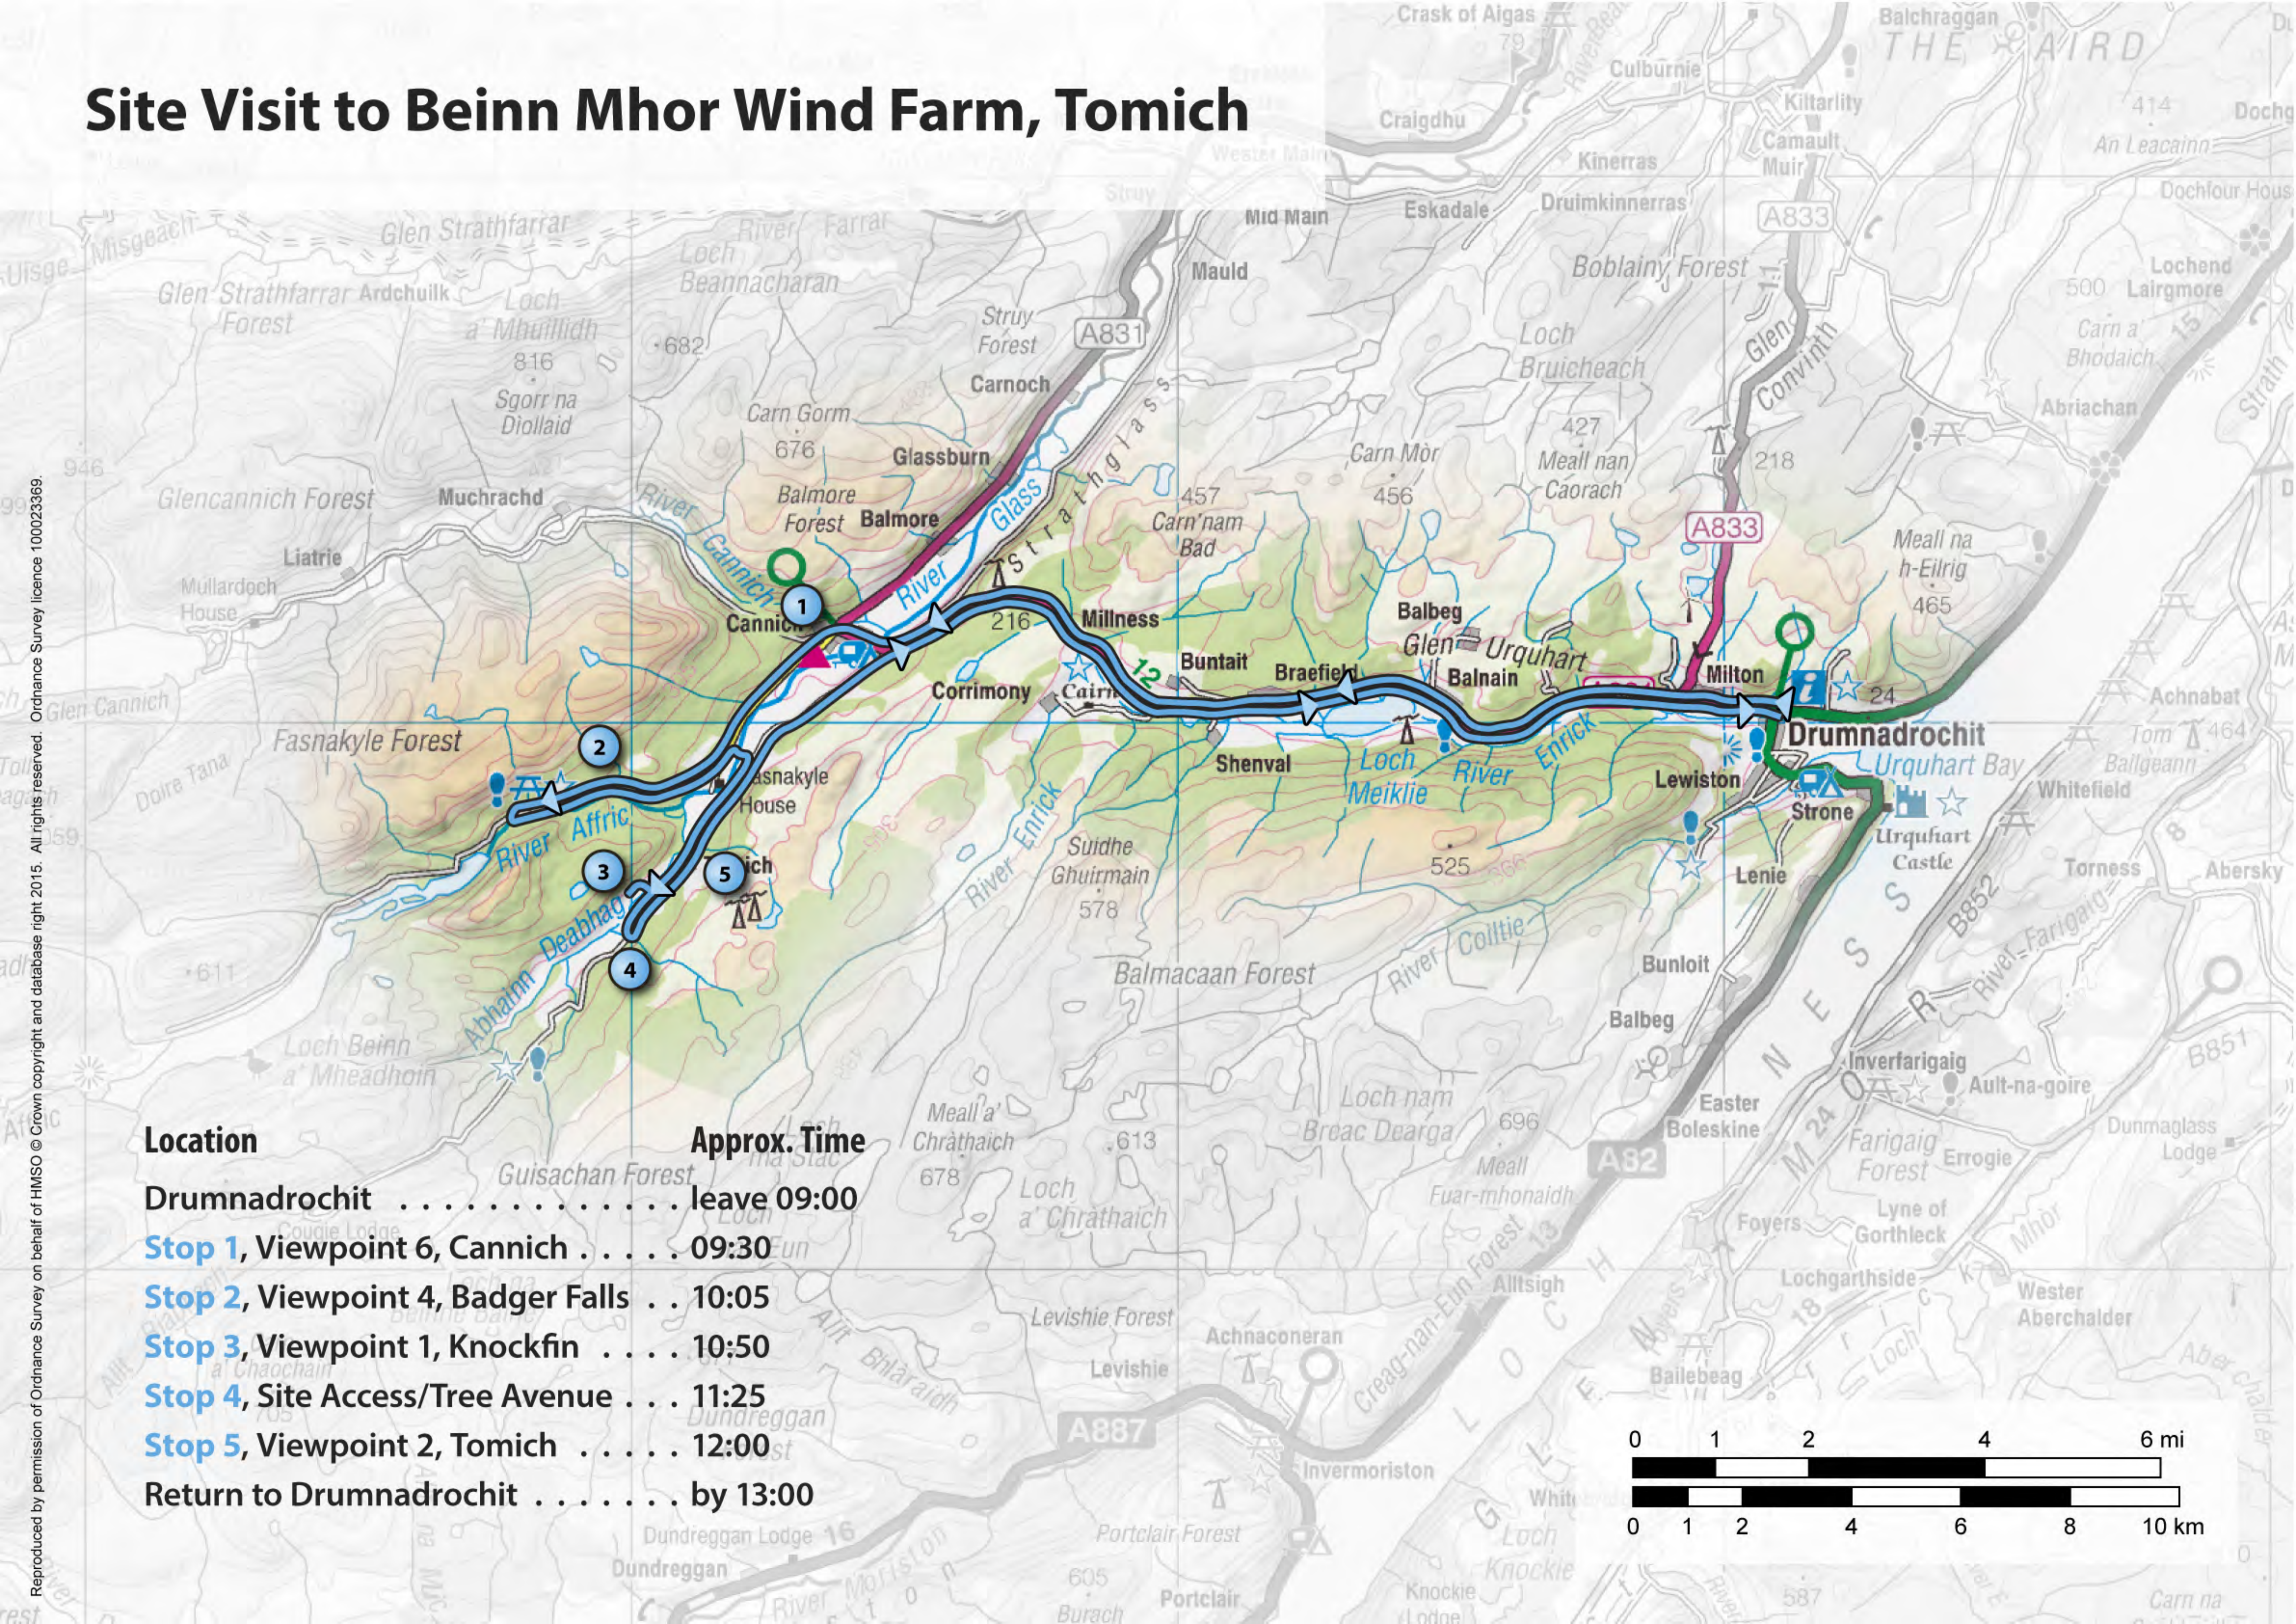

# Site Visit to Beinn Mhor Wind Farm, Tomich

Reproduced by permission of Ordnance Survey on behalf of HMSO © Crown copyright and database right 2015. All rights reserved. Ordnance Survey licence 100023369.

Location	Approx. Time
Drumadrochit	leave 09:00
Stop 1, Viewpoint 6, Cannich	09:30
Stop 2, Viewpoint 4, Badger Falls	10:05
Stop 3, Viewpoint 1, Knockfin	10:50
Stop 4, Site Access/Tree Avenue	11:25
Stop 5, Viewpoint 2, Tomich	12:00
Return to Drumadrochit	by 13:00