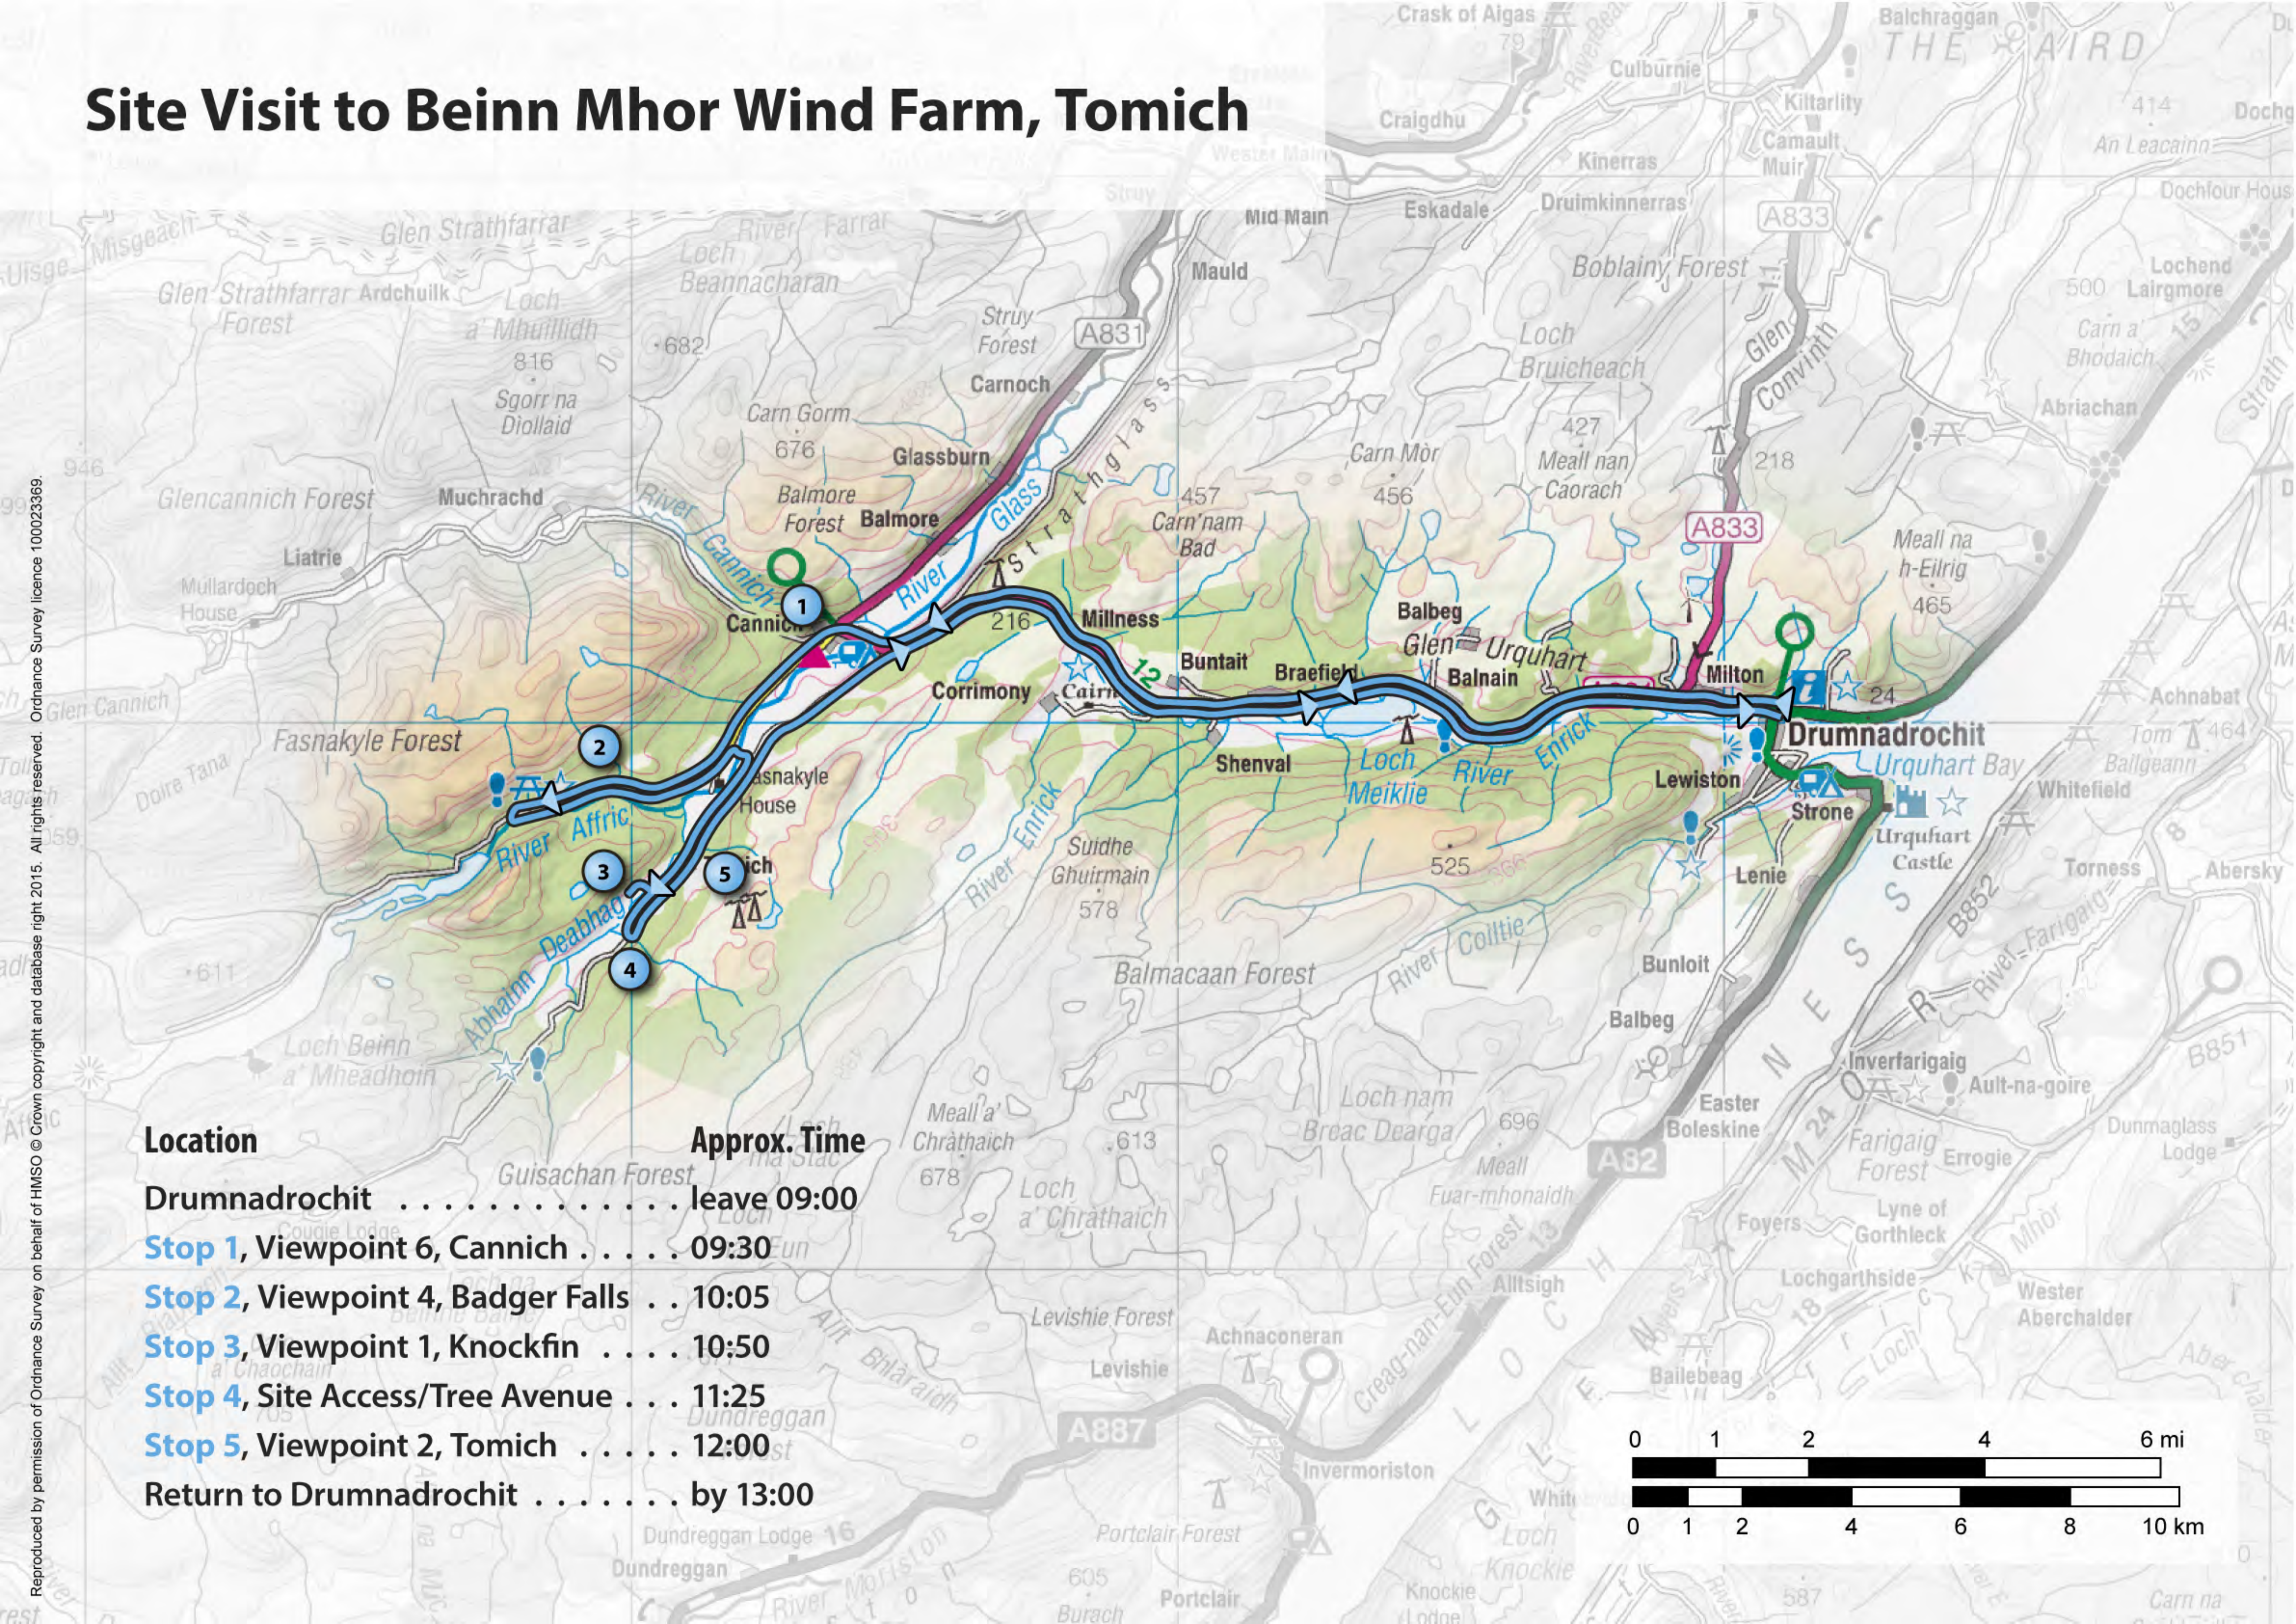

# Site Visit to Beinn Mhor Wind Farm, Tomich

Reproduced by permission of Ordnance Survey on behalf of HMSO © Crown copyright and database right 2015. All rights reserved. Ordnance Survey licence 100023369.

## Location

	Approx. Time
Drumdrachit . . . . .	leave 09:00
Stop 1, Viewpoint 6, Cannich . . . . .	09:30
Stop 2, Viewpoint 4, Badger Falls . . . . .	10:05
Stop 3, Viewpoint 1, Knockfin . . . . .	10:50
Stop 4, Site Access/Tree Avenue . . . . .	11:25
Stop 5, Viewpoint 2, Tomich . . . . .	12:00
Return to Drumdrachit . . . . .	by 13:00