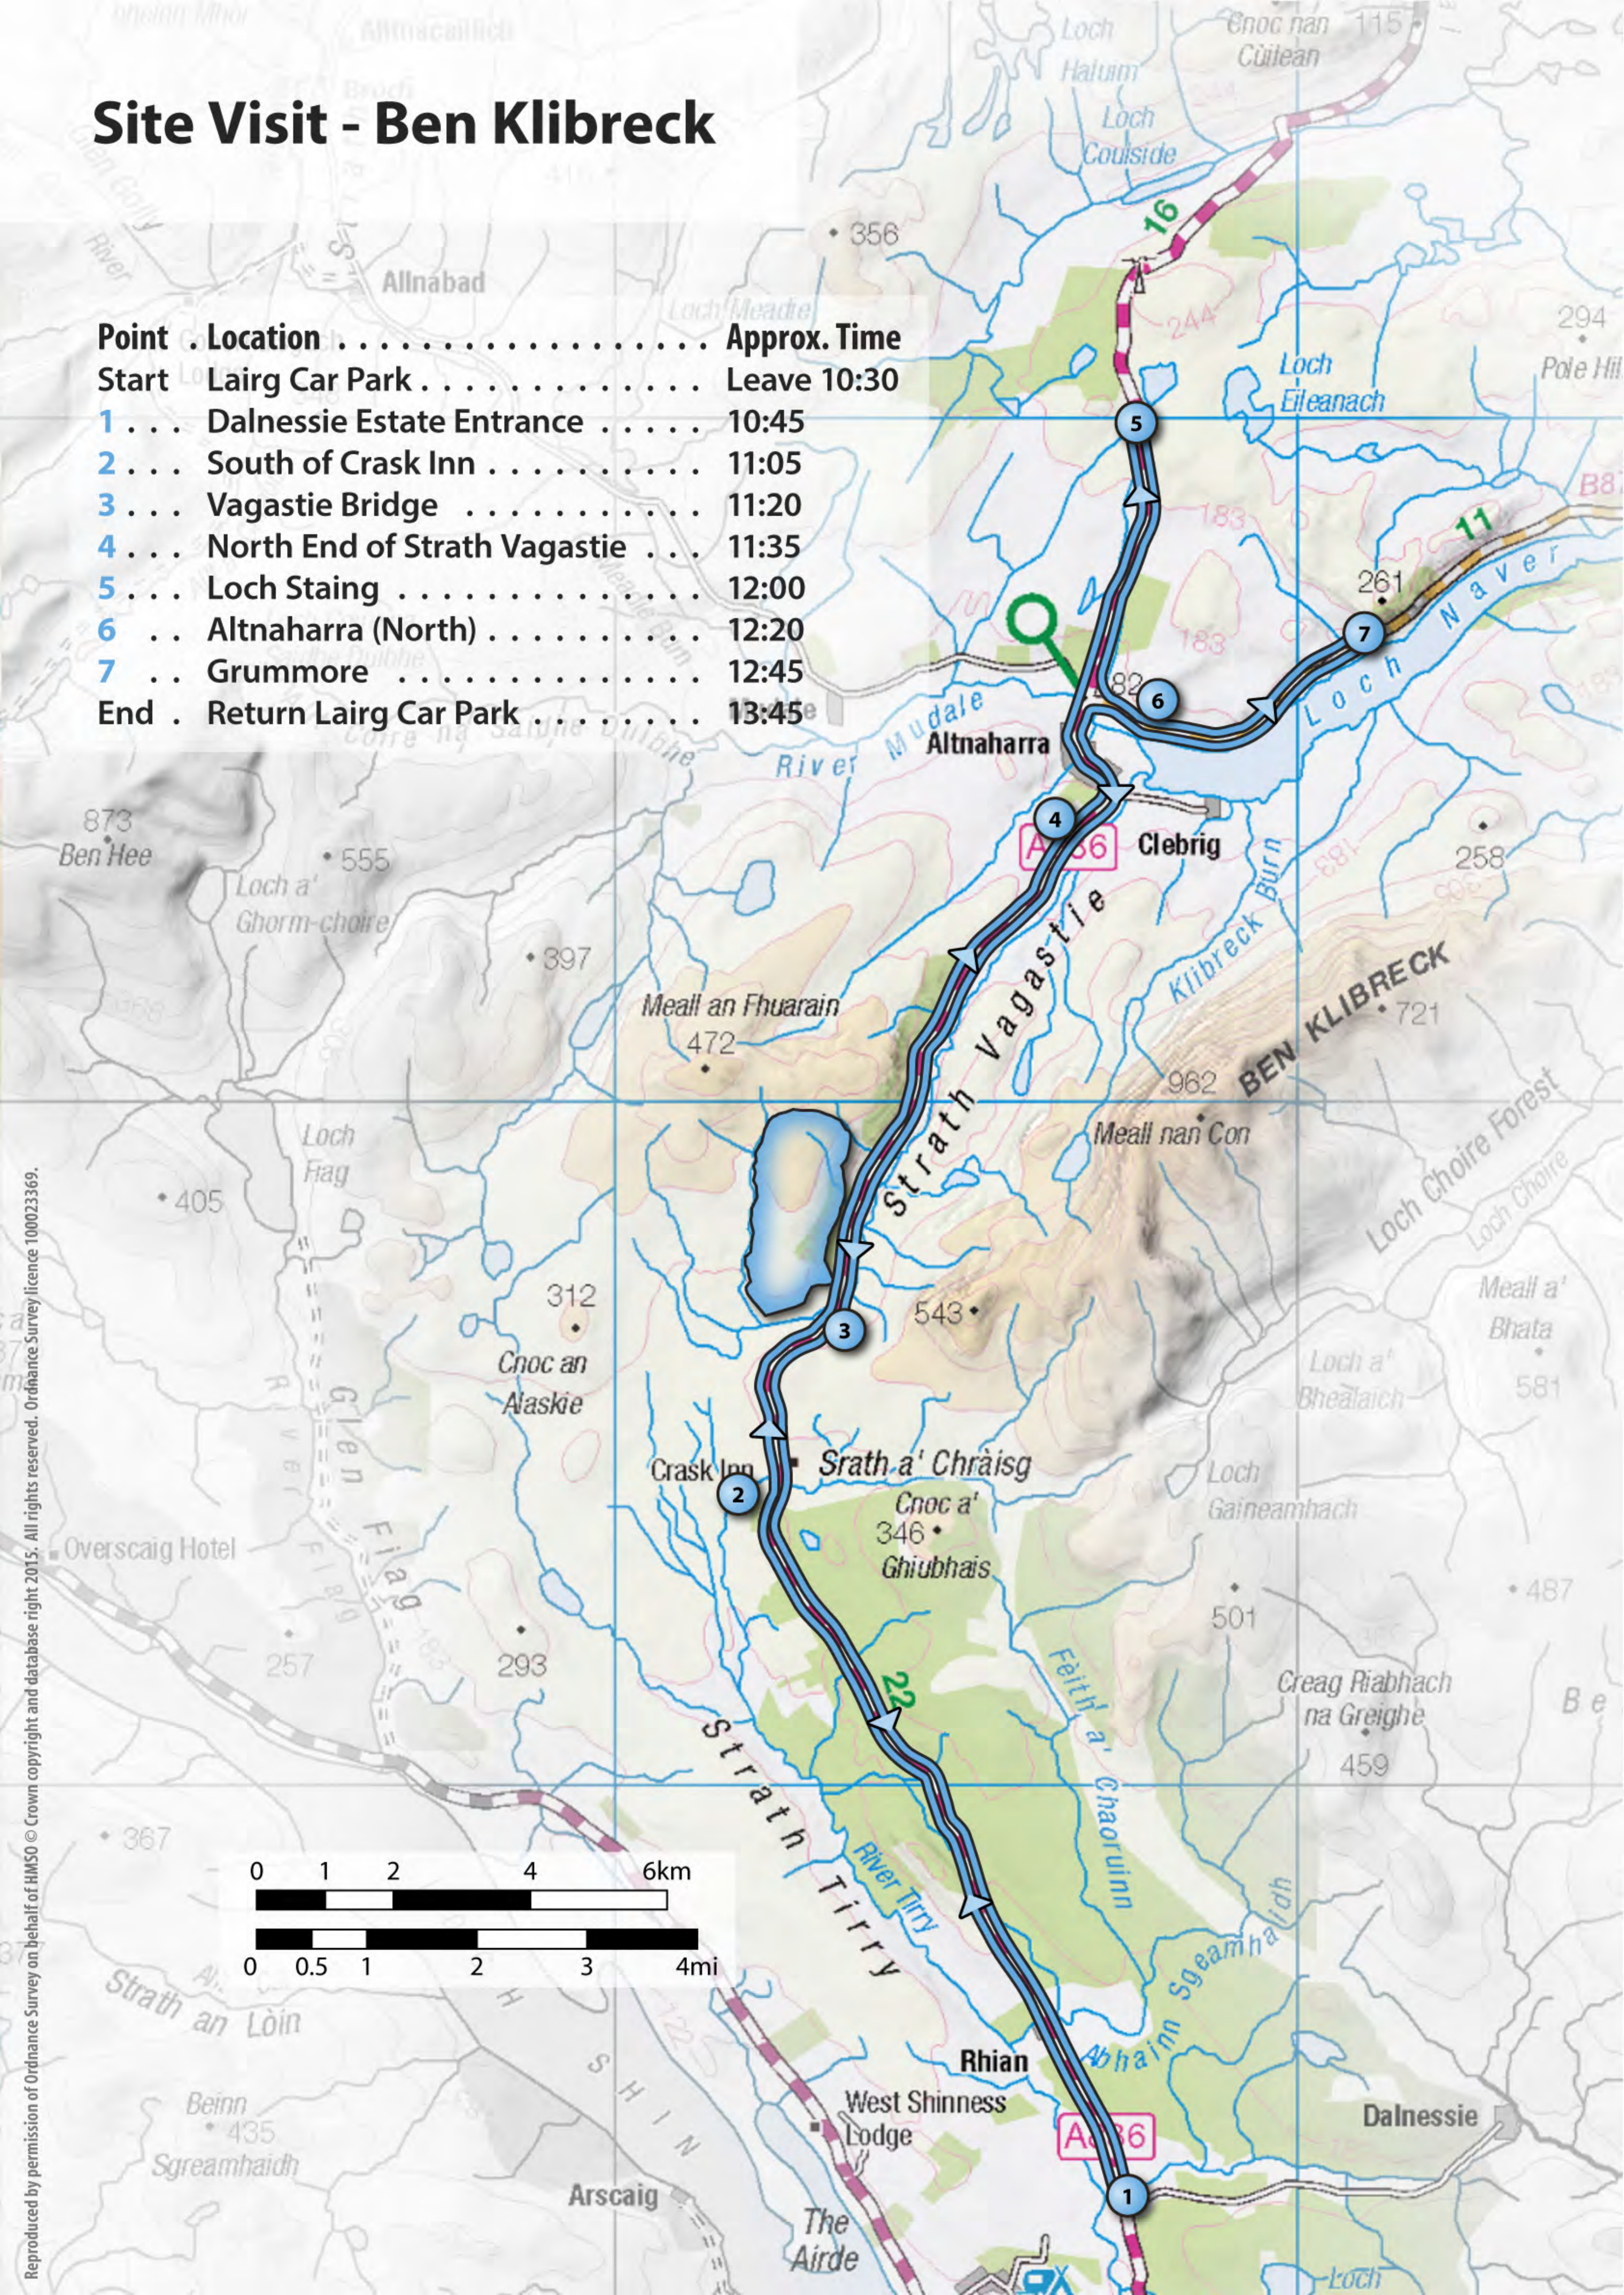

Site Visit - Ben Klibreck

Point	Location	Approx. Time
Start	Lairg Car Park	Leave 10:30
1	Dalnessie Estate Entrance	10:45
2	South of Crask Inn	11:05
3	Vagastie Bridge	11:20
4	North End of Strath Vagastie	11:35
5	Loch Staing	12:00
6	Altnaharra (North)	12:20
7	Grummore	12:45
End	Return Lairg Car Park	13:45

Reproduced by permission of Ordnance Survey on behalf of HMSO © Crown copyright and database right 2015. All rights reserved. Ordnance Survey licence 100023369.