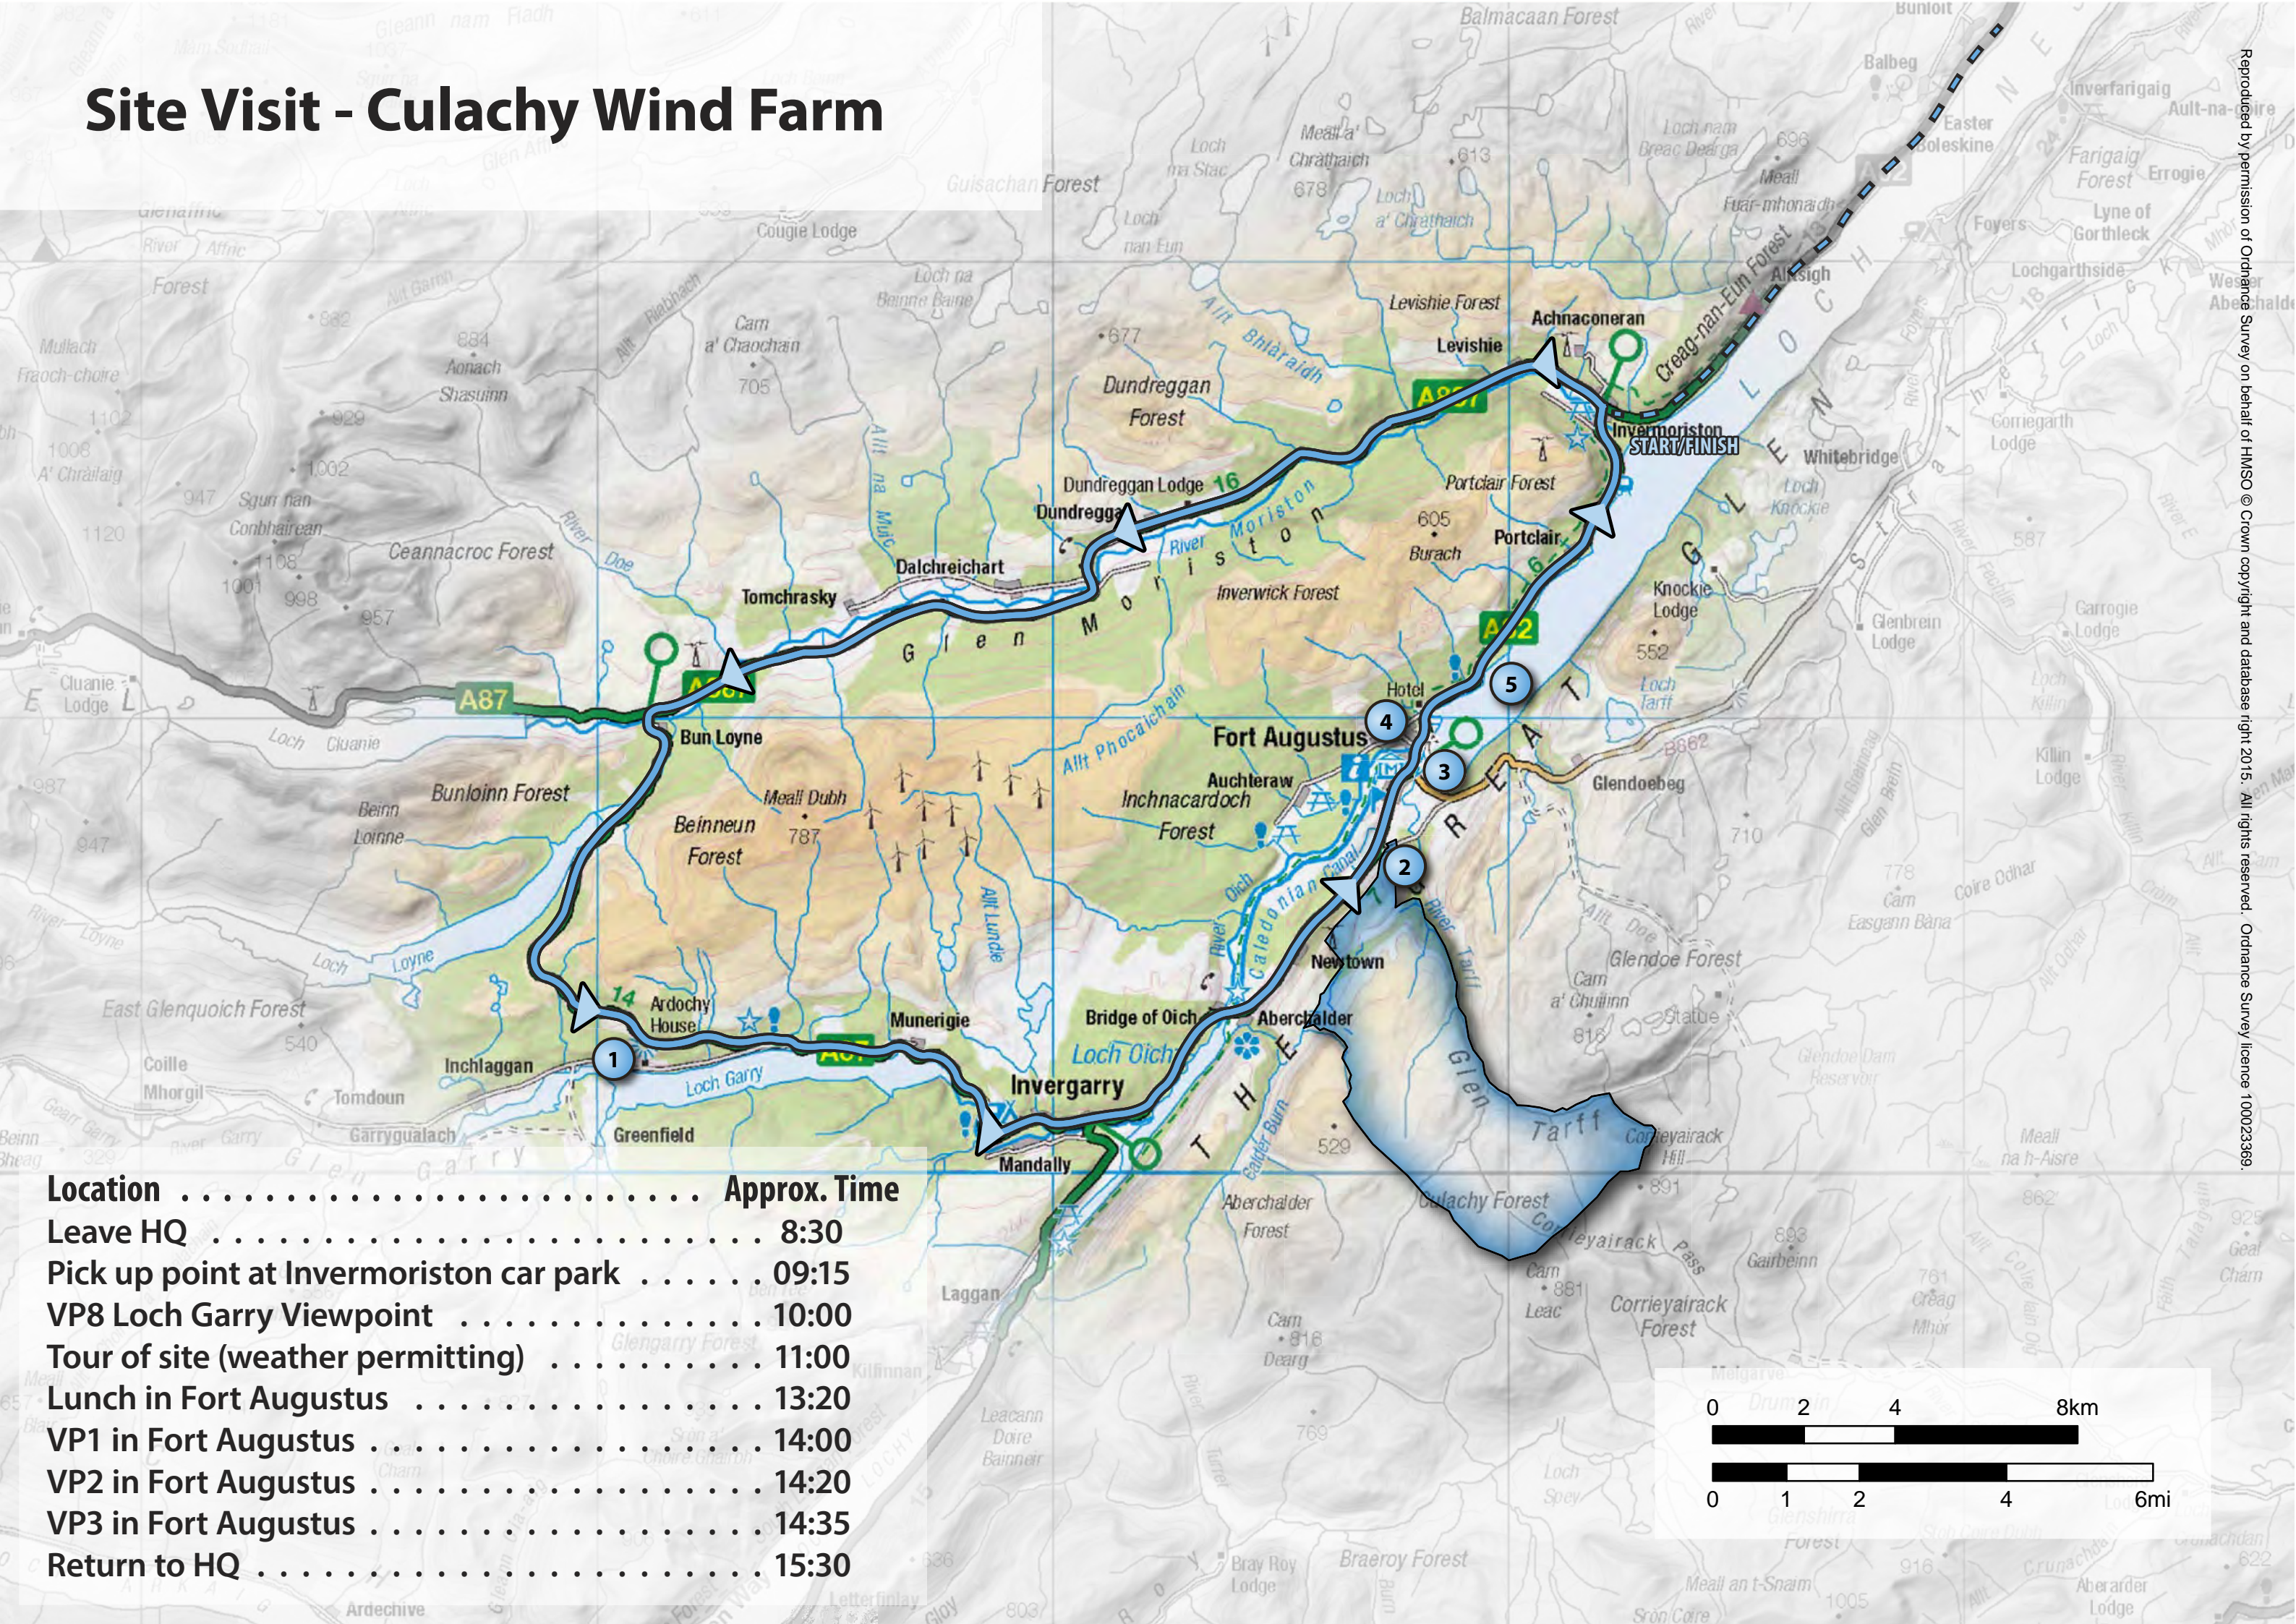

Site Visit - Culachy Wind Farm

Location	Approx. Time
Leave HQ	8:30
Pick up point at Invermoriston car park	09:15
VP8 Loch Garry Viewpoint	10:00
Tour of site (weather permitting)	11:00
Lunch in Fort Augustus	13:20
VP1 in Fort Augustus	14:00
VP2 in Fort Augustus	14:20
VP3 in Fort Augustus	14:35
Return to HQ	15:30

Reproduced by permission of Ordnance Survey on behalf of HMSO © Crown copyright and database right 2015. All rights reserved. Ordnance Survey licence 100023369.