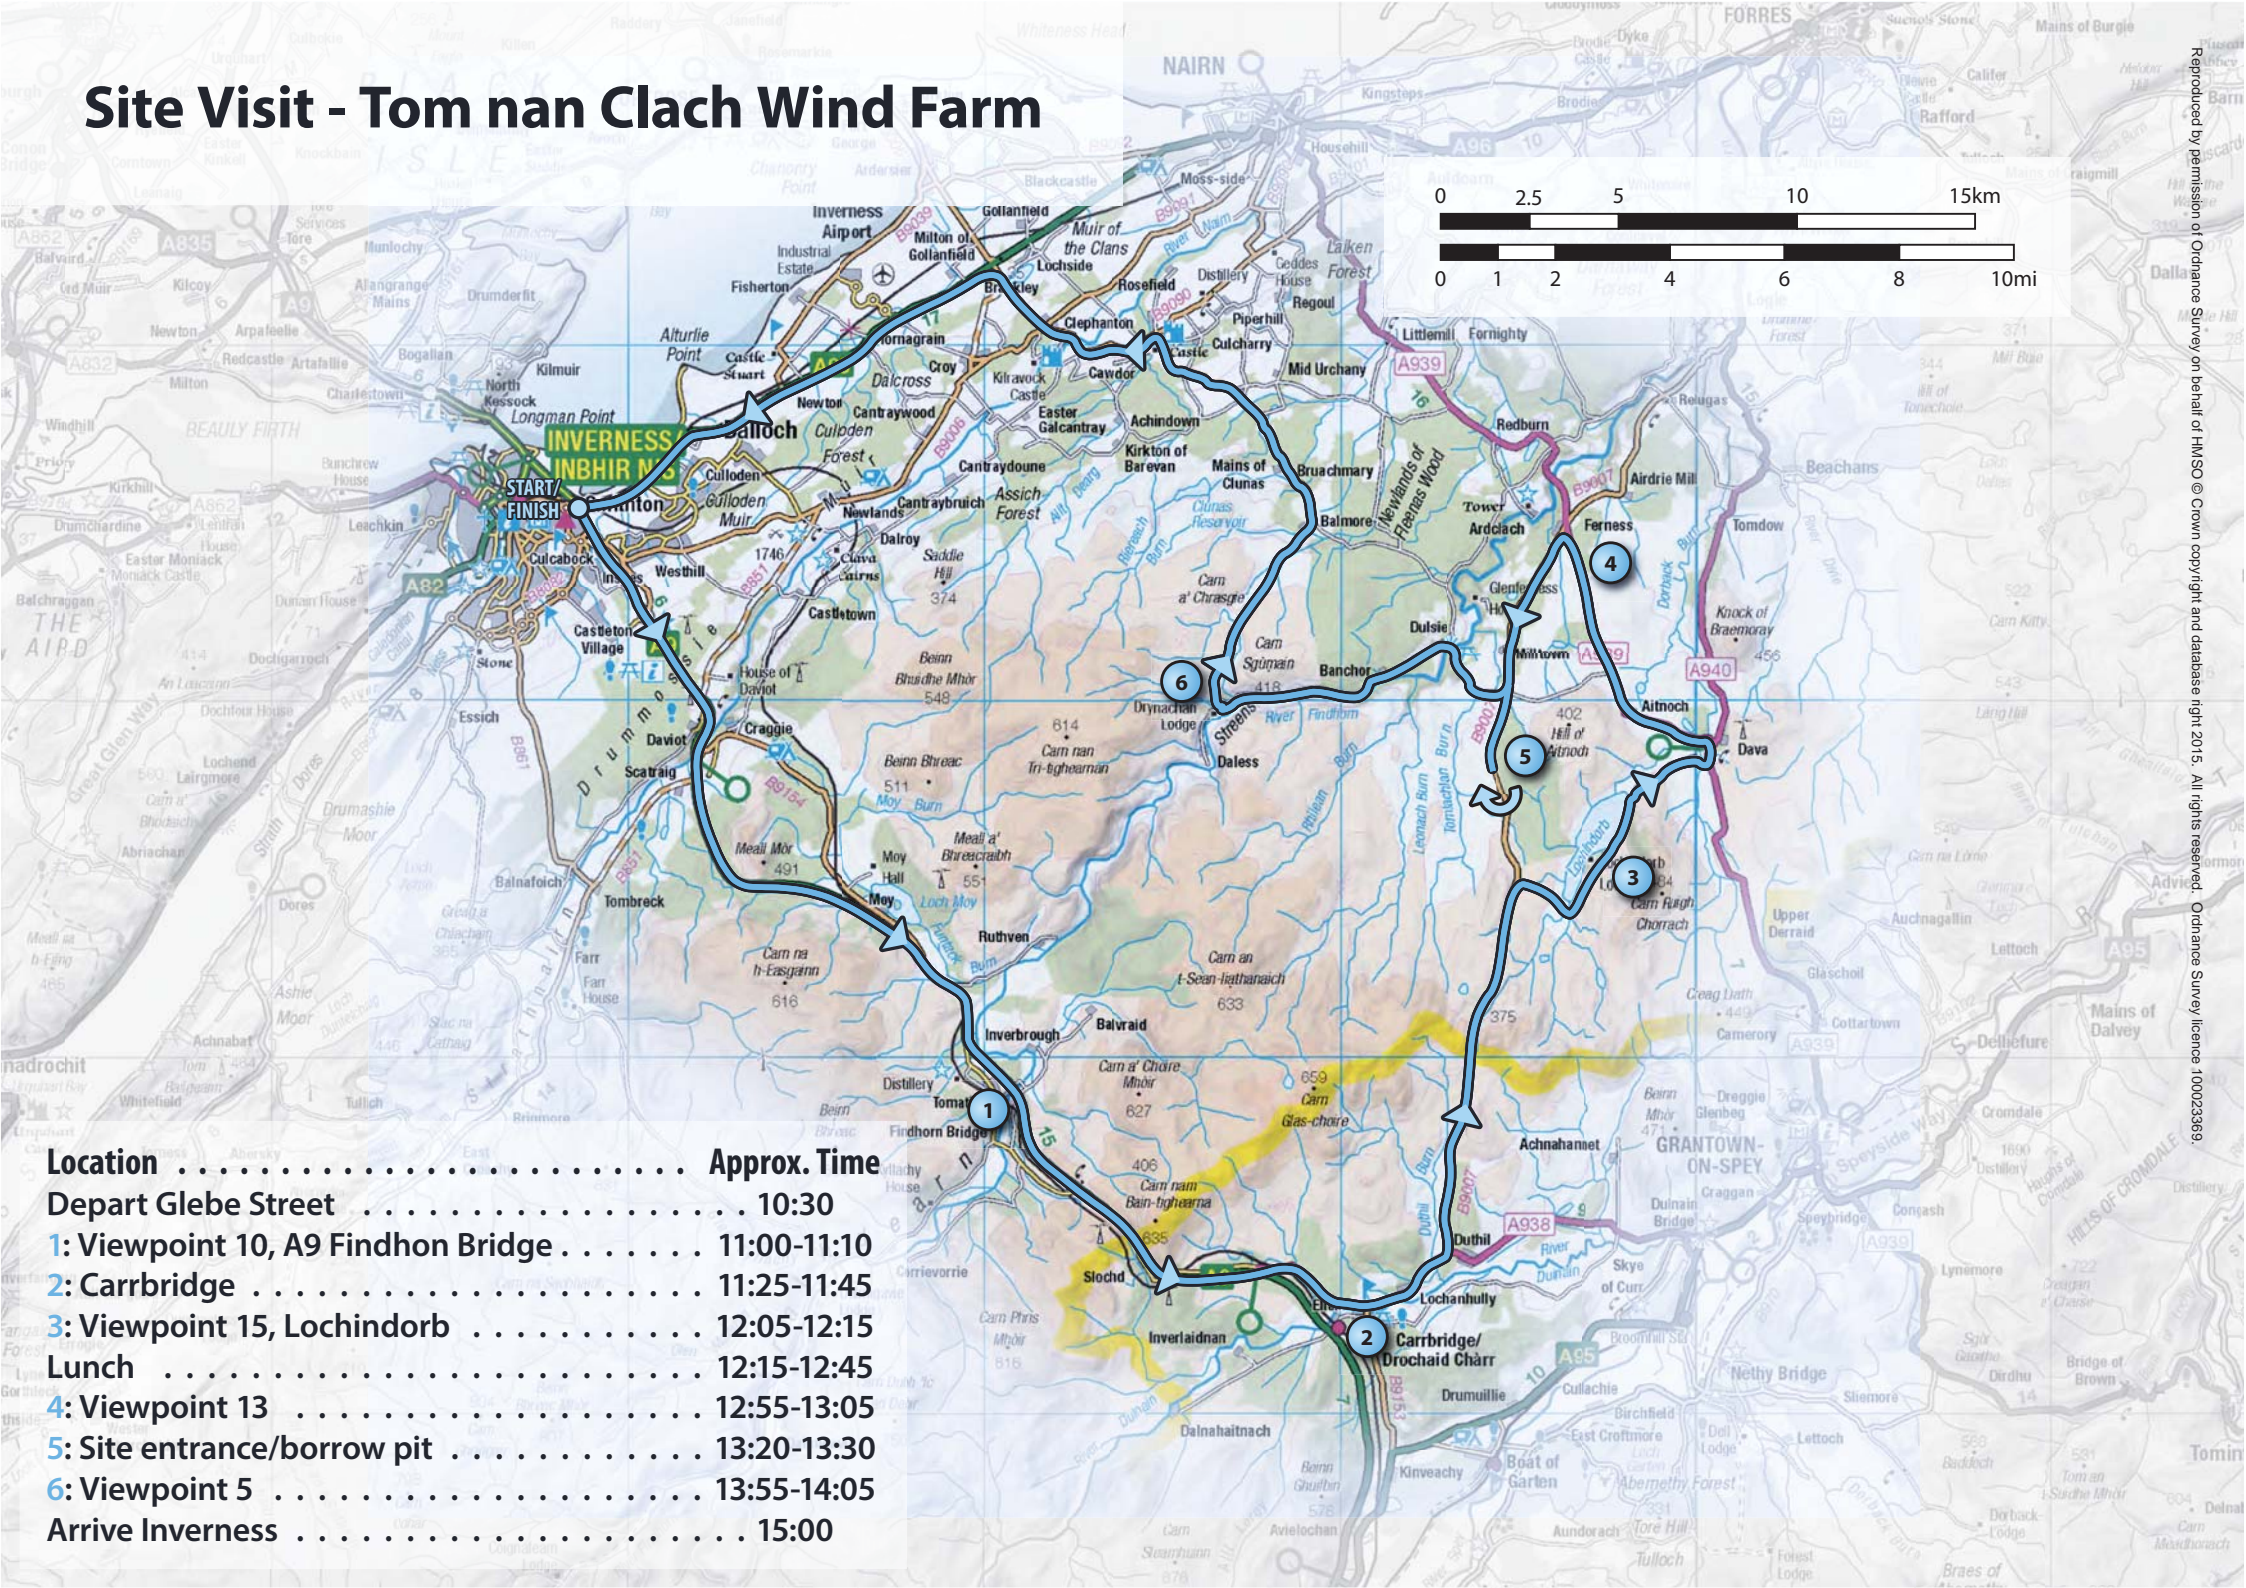

Site Visit - Tom nan Clach Wind Farm

Location	Approx. Time
Depart Glebe Street	10:30
1: Viewpoint 10, A9 Findhon Bridge	11:00-11:10
2: Carrbridge	11:25-11:45
3: Viewpoint 15, Lochindorb	12:05-12:15
Lunch	12:15-12:45
4: Viewpoint 13	12:55-13:05
5: Site entrance/borrow pit	13:20-13:30
6: Viewpoint 5	13:55-14:05
Arrive Inverness	15:00