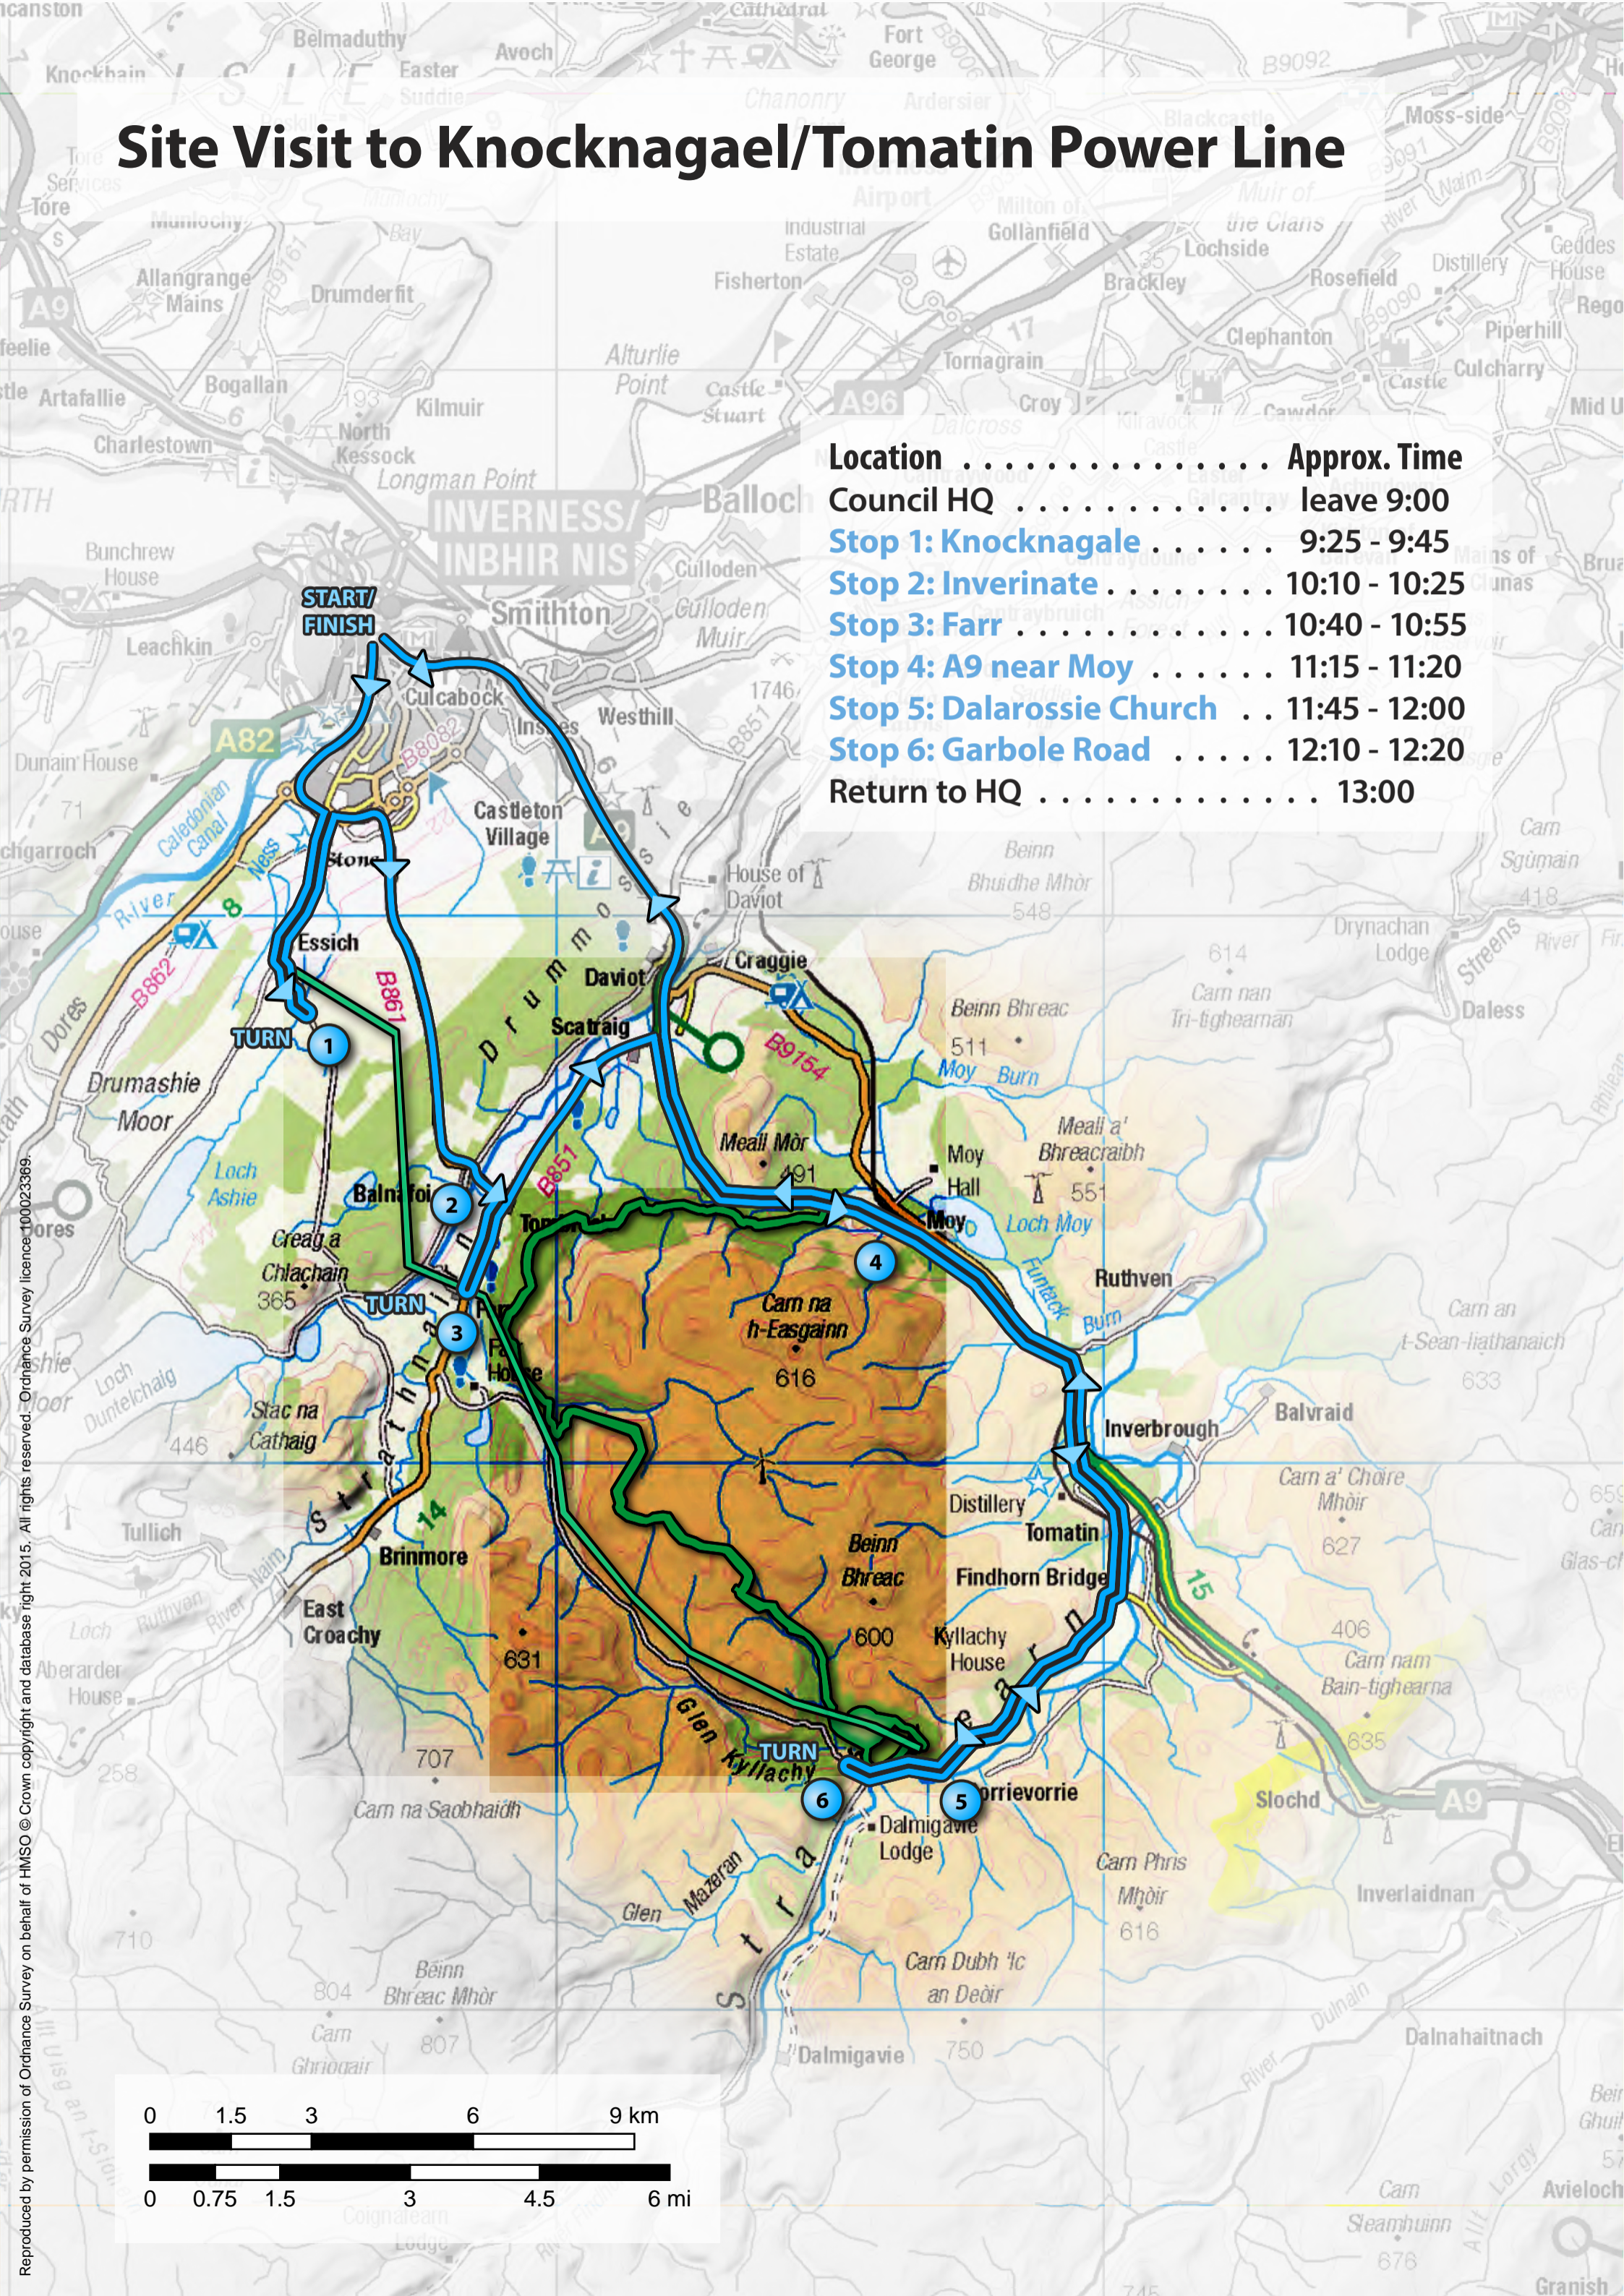

# Site Visit to Knocknagael/Tomatin Power Line

Location	Approx. Time
Council HQ	leave 9:00
<b>Stop 1: Knocknagale</b>	9:25 - 9:45
<b>Stop 2: Inverinate</b>	10:10 - 10:25
<b>Stop 3: Farr</b>	10:40 - 10:55
<b>Stop 4: A9 near Moy</b>	11:15 - 11:20
<b>Stop 5: Dalarossie Church</b>	11:45 - 12:00
<b>Stop 6: Garbole Road</b>	12:10 - 12:20
Return to HQ	13:00

Reproduced by permission of Ordnance Survey on behalf of HMSO © Crown copyright and database right 2015. All rights reserved. Ordnance Survey licence number 100023369.