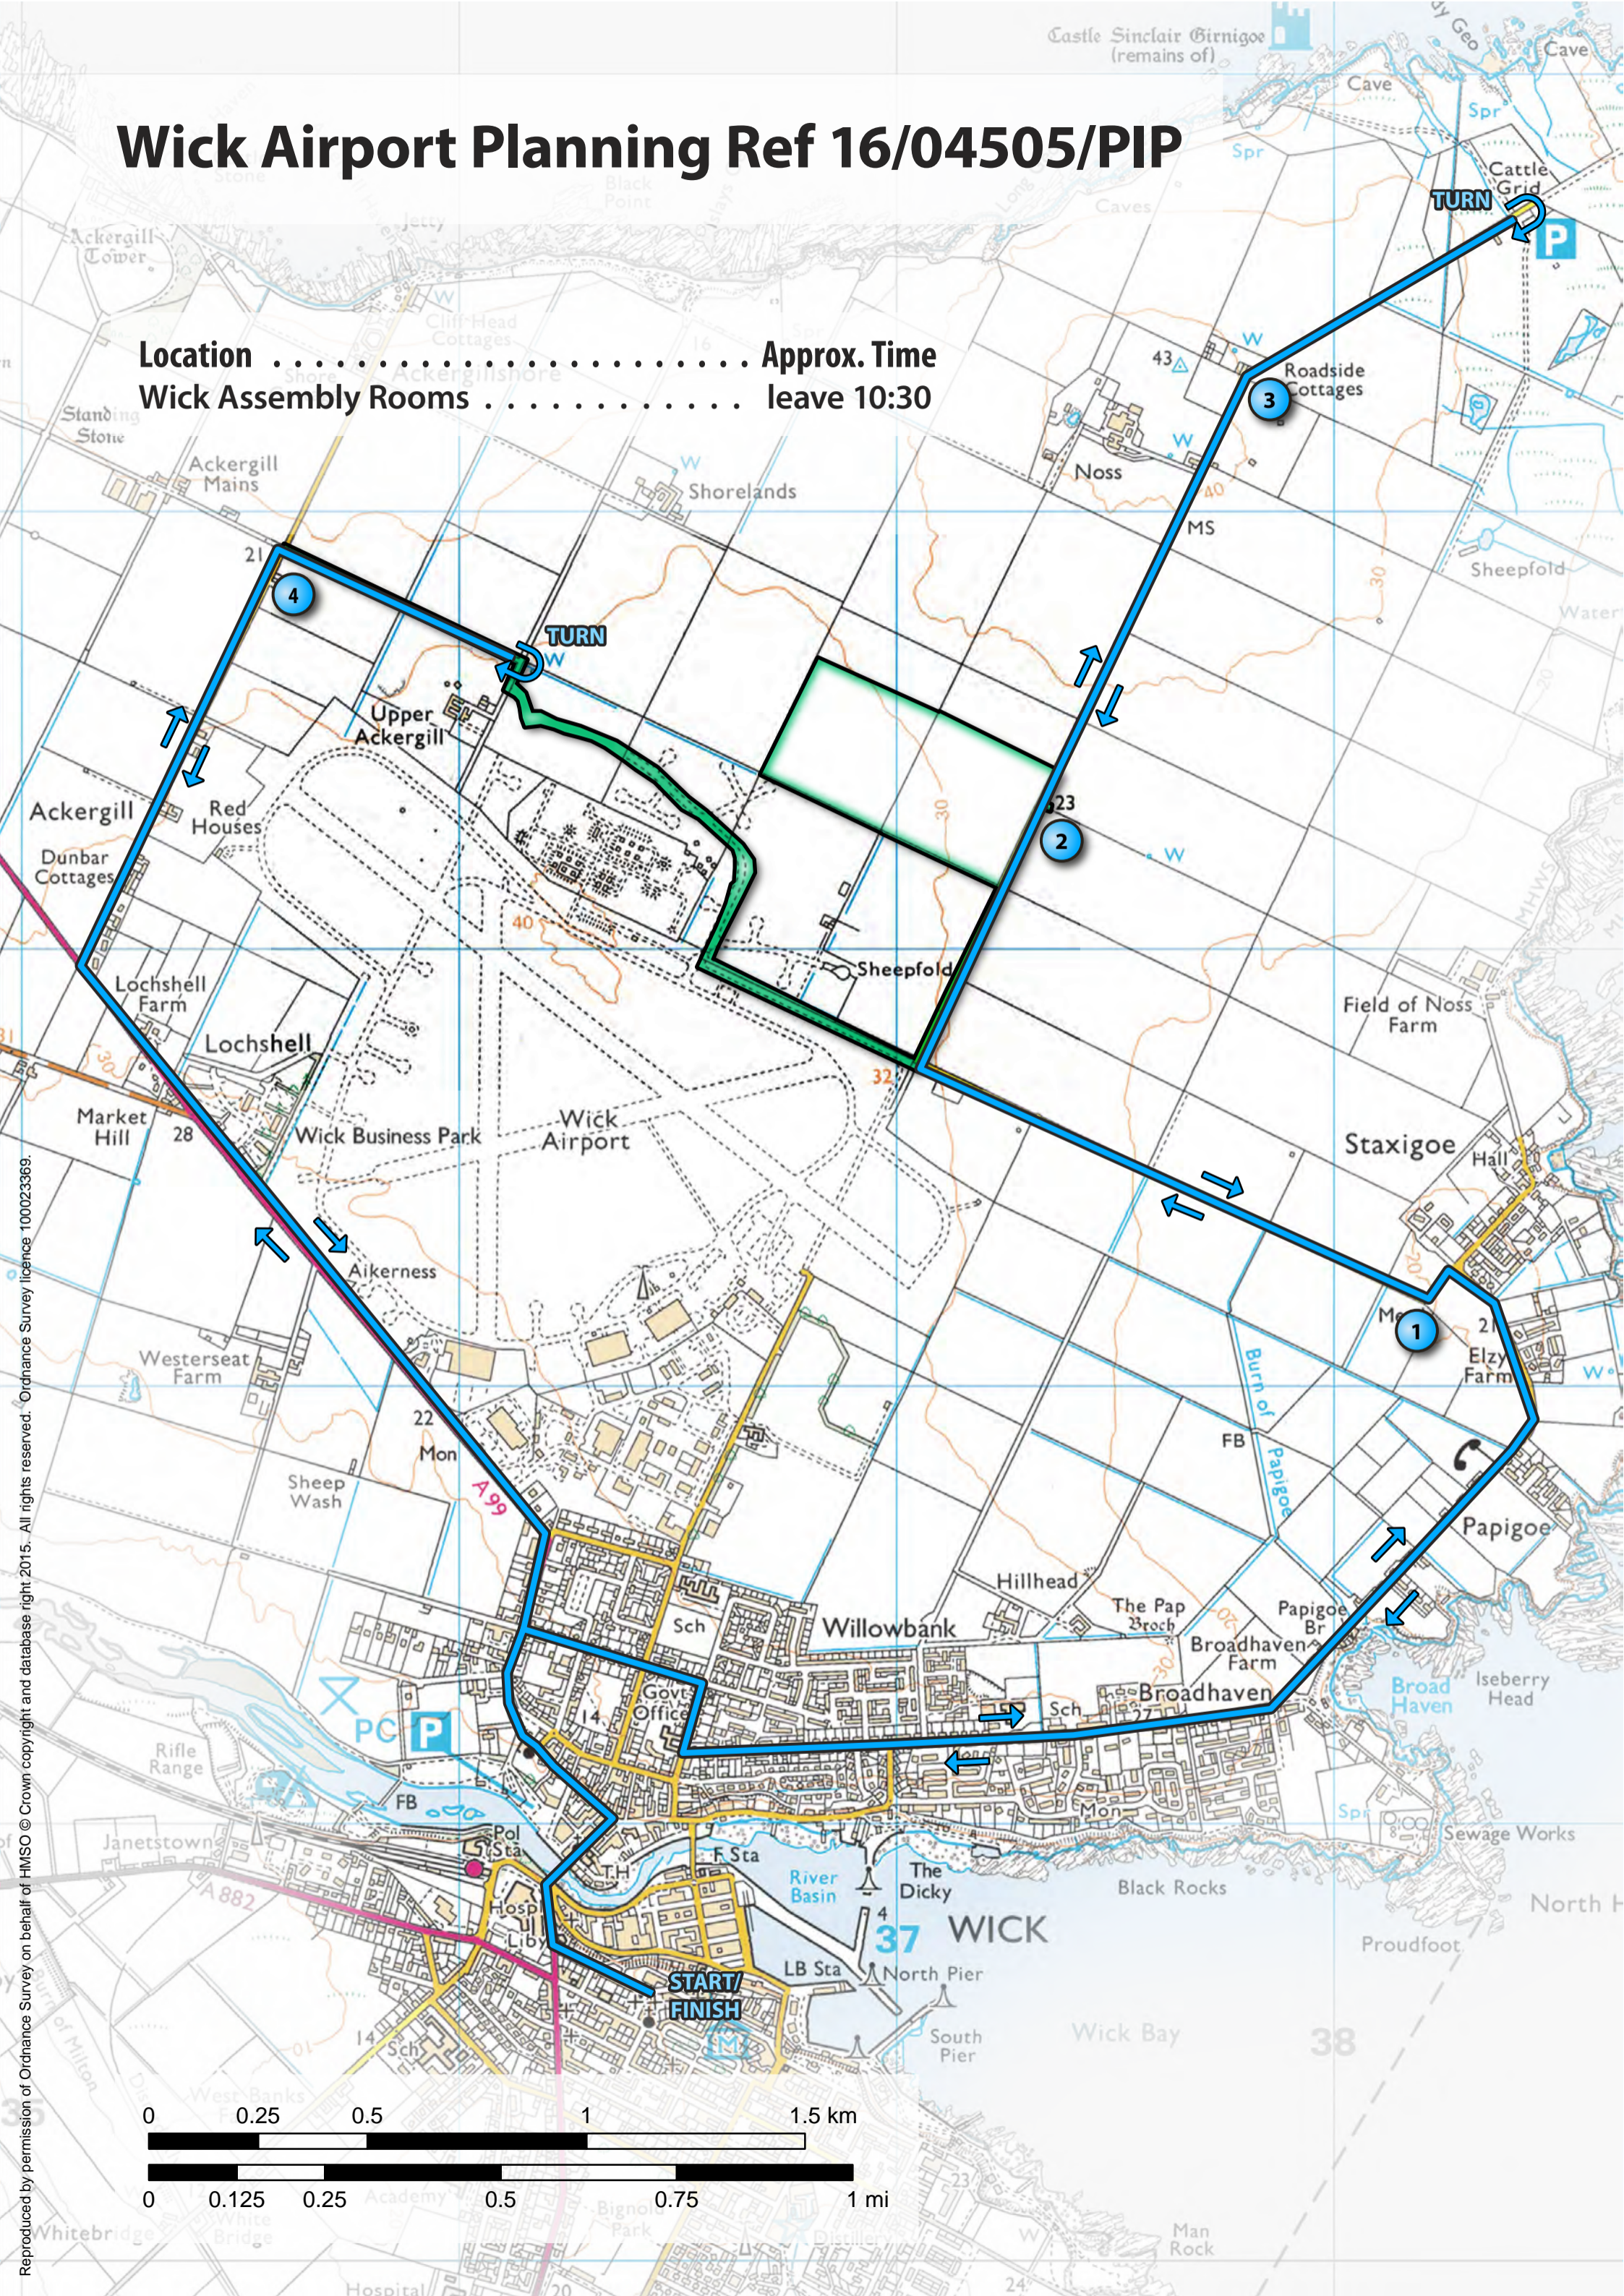

Wick Airport Planning Ref 16/04505/PIP

Location Approx. Time
Wick Assembly Rooms leave 10:30

0 0.25 0.5 1 1.5 km

0 0.125 0.25 0.5 0.75 1 mi

Reproduced by permission of Ordnance Survey on behalf of HMSO © Crown copyright and database right 2015. All rights reserved. Ordnance Survey licence 100023369.