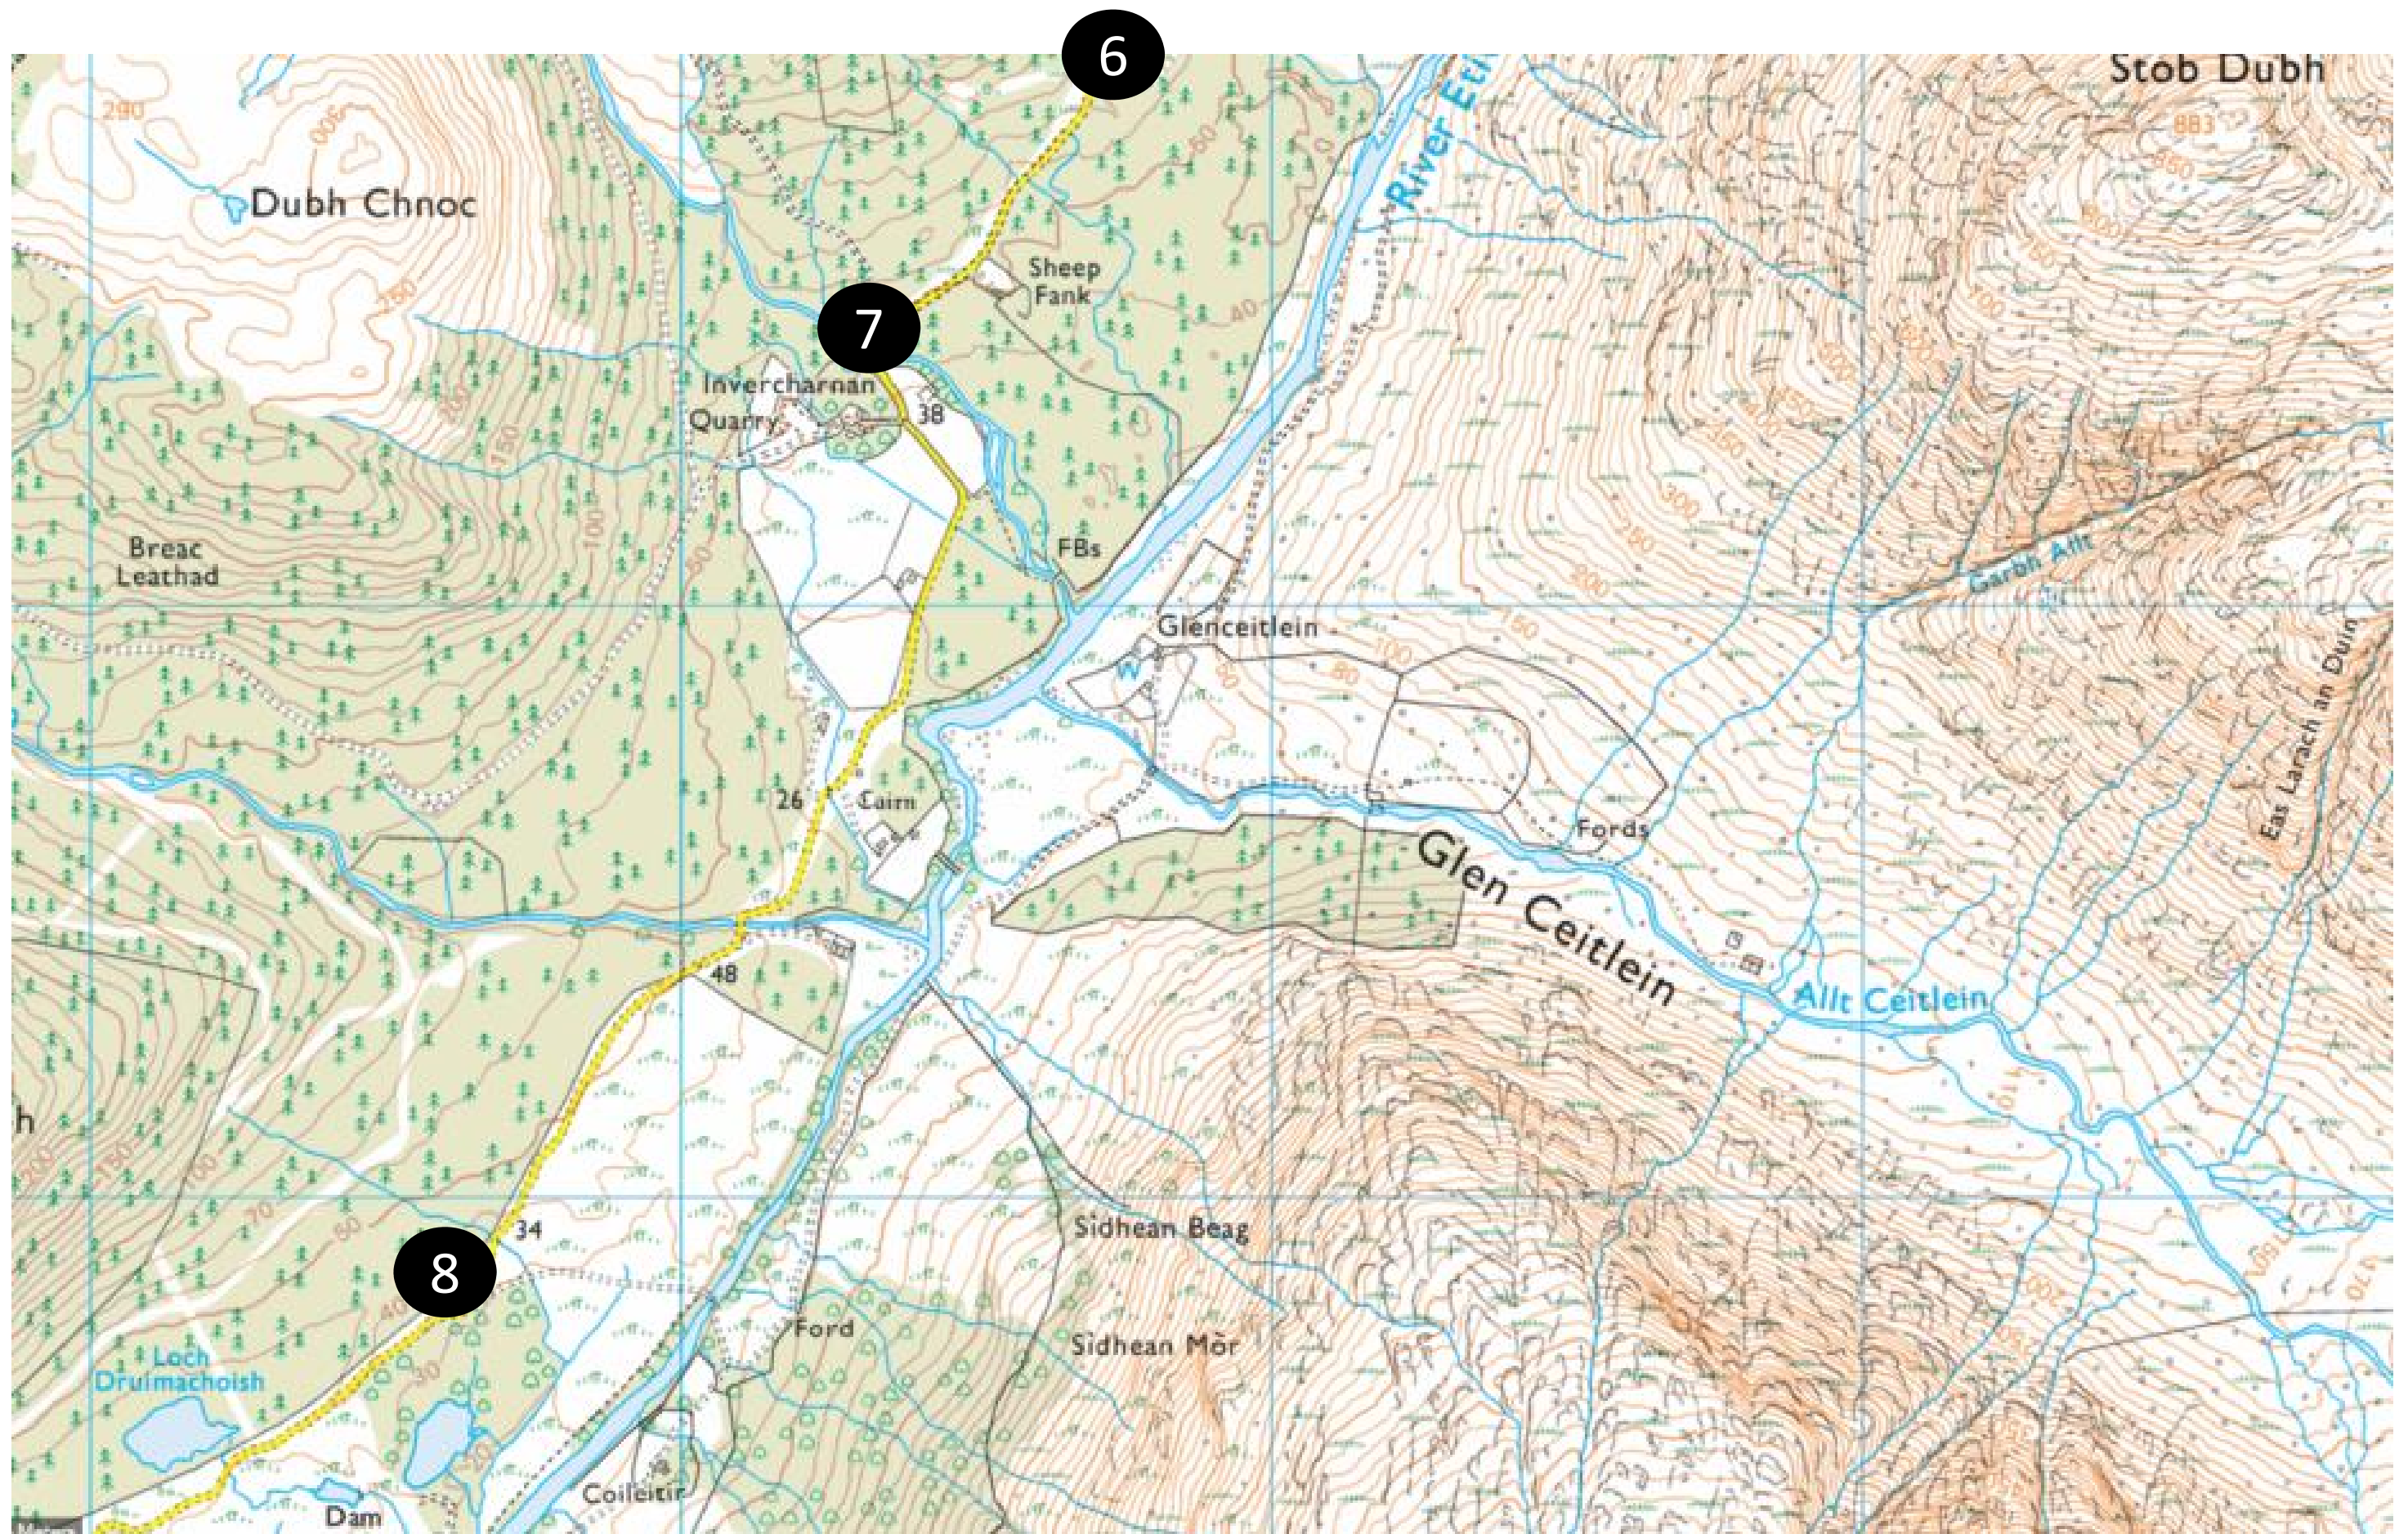

MAP 1 : Glen Etive Hydro Schemes – Committee Site Visit

MAP 2 : Glen Etive Hydro Schemes – Committee Site Visit

MAP 3 : Glen Etive Hydro Schemes – Committee Site Visit

MAP 4 : Glen Etive Hydro Schemes – Committee Site Visit

MAP 5 : Glen Etive Hydro Schemes – Committee Site Visit