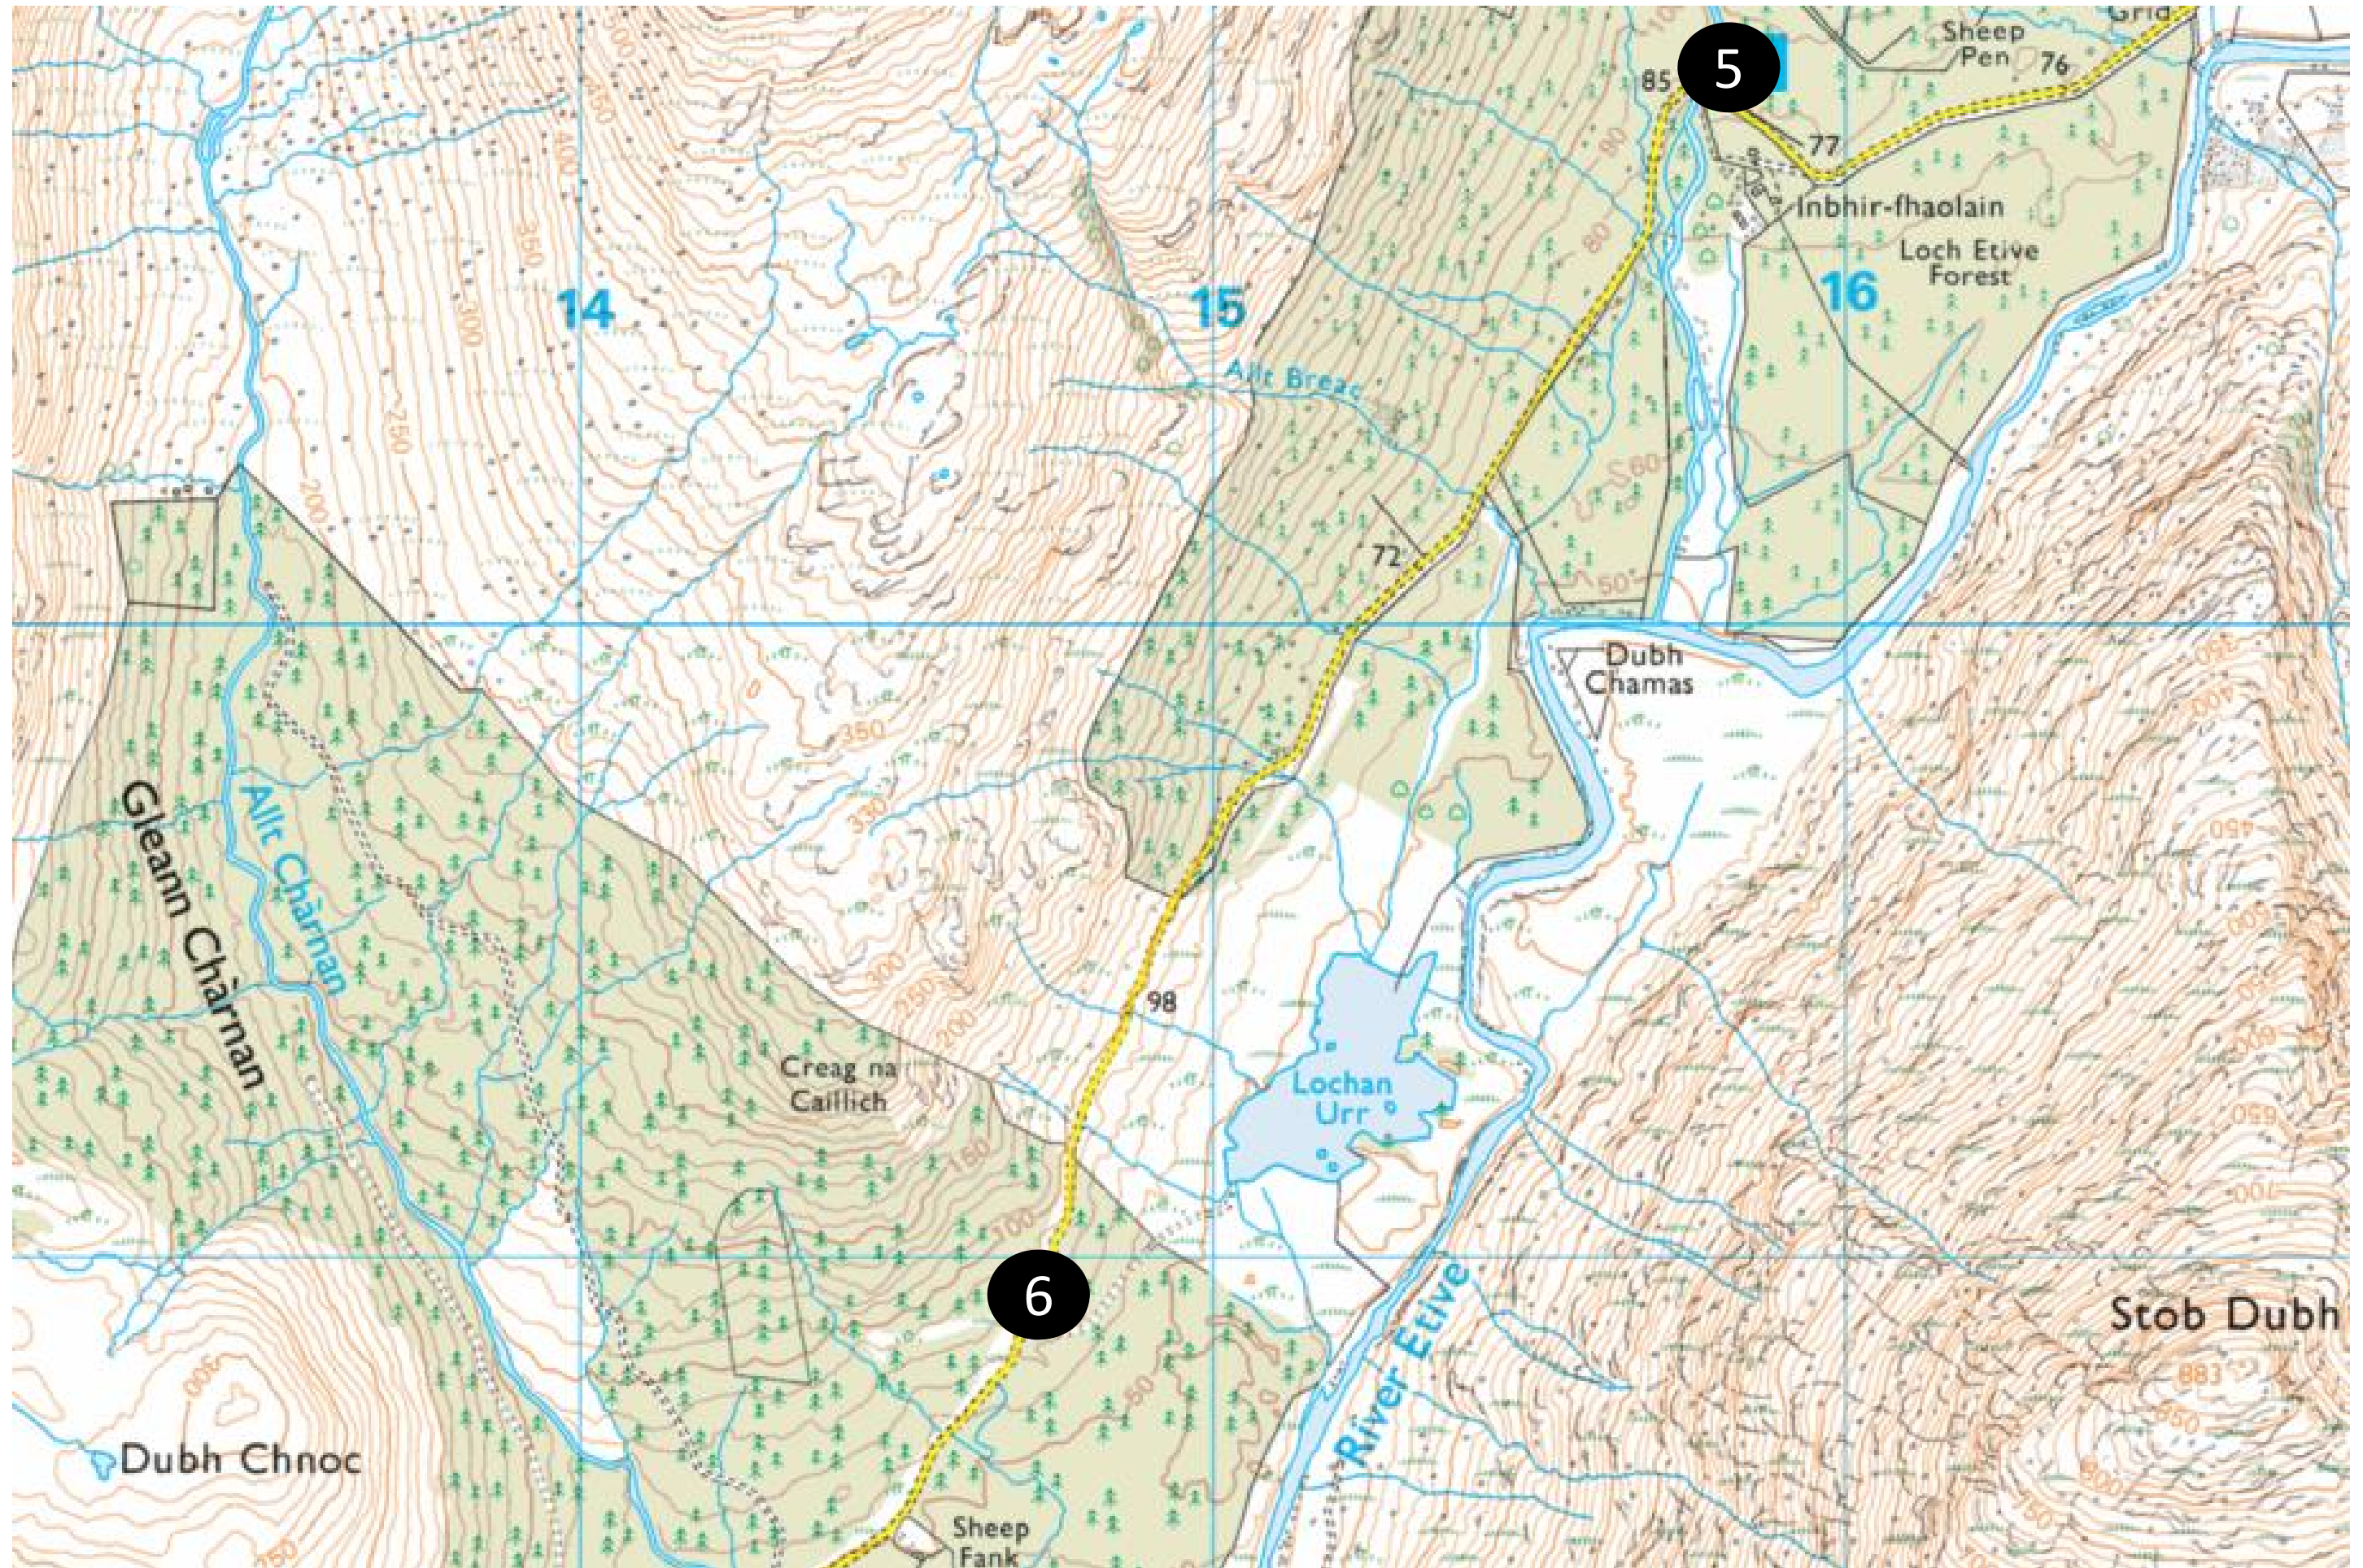

MAP 1 : Glen Etive Hydro Schemes – Committee Site Visit

MAP 2 : Glen Etive Hydro Schemes – Committee Site Visit

MAP 3 : Glen Etive Hydro Schemes – Committee Site Visit

MAP 4 : Glen Etive Hydro Schemes – Committee Site Visit

MAP 5 : Glen Etive Hydro Schemes – Committee Site Visit