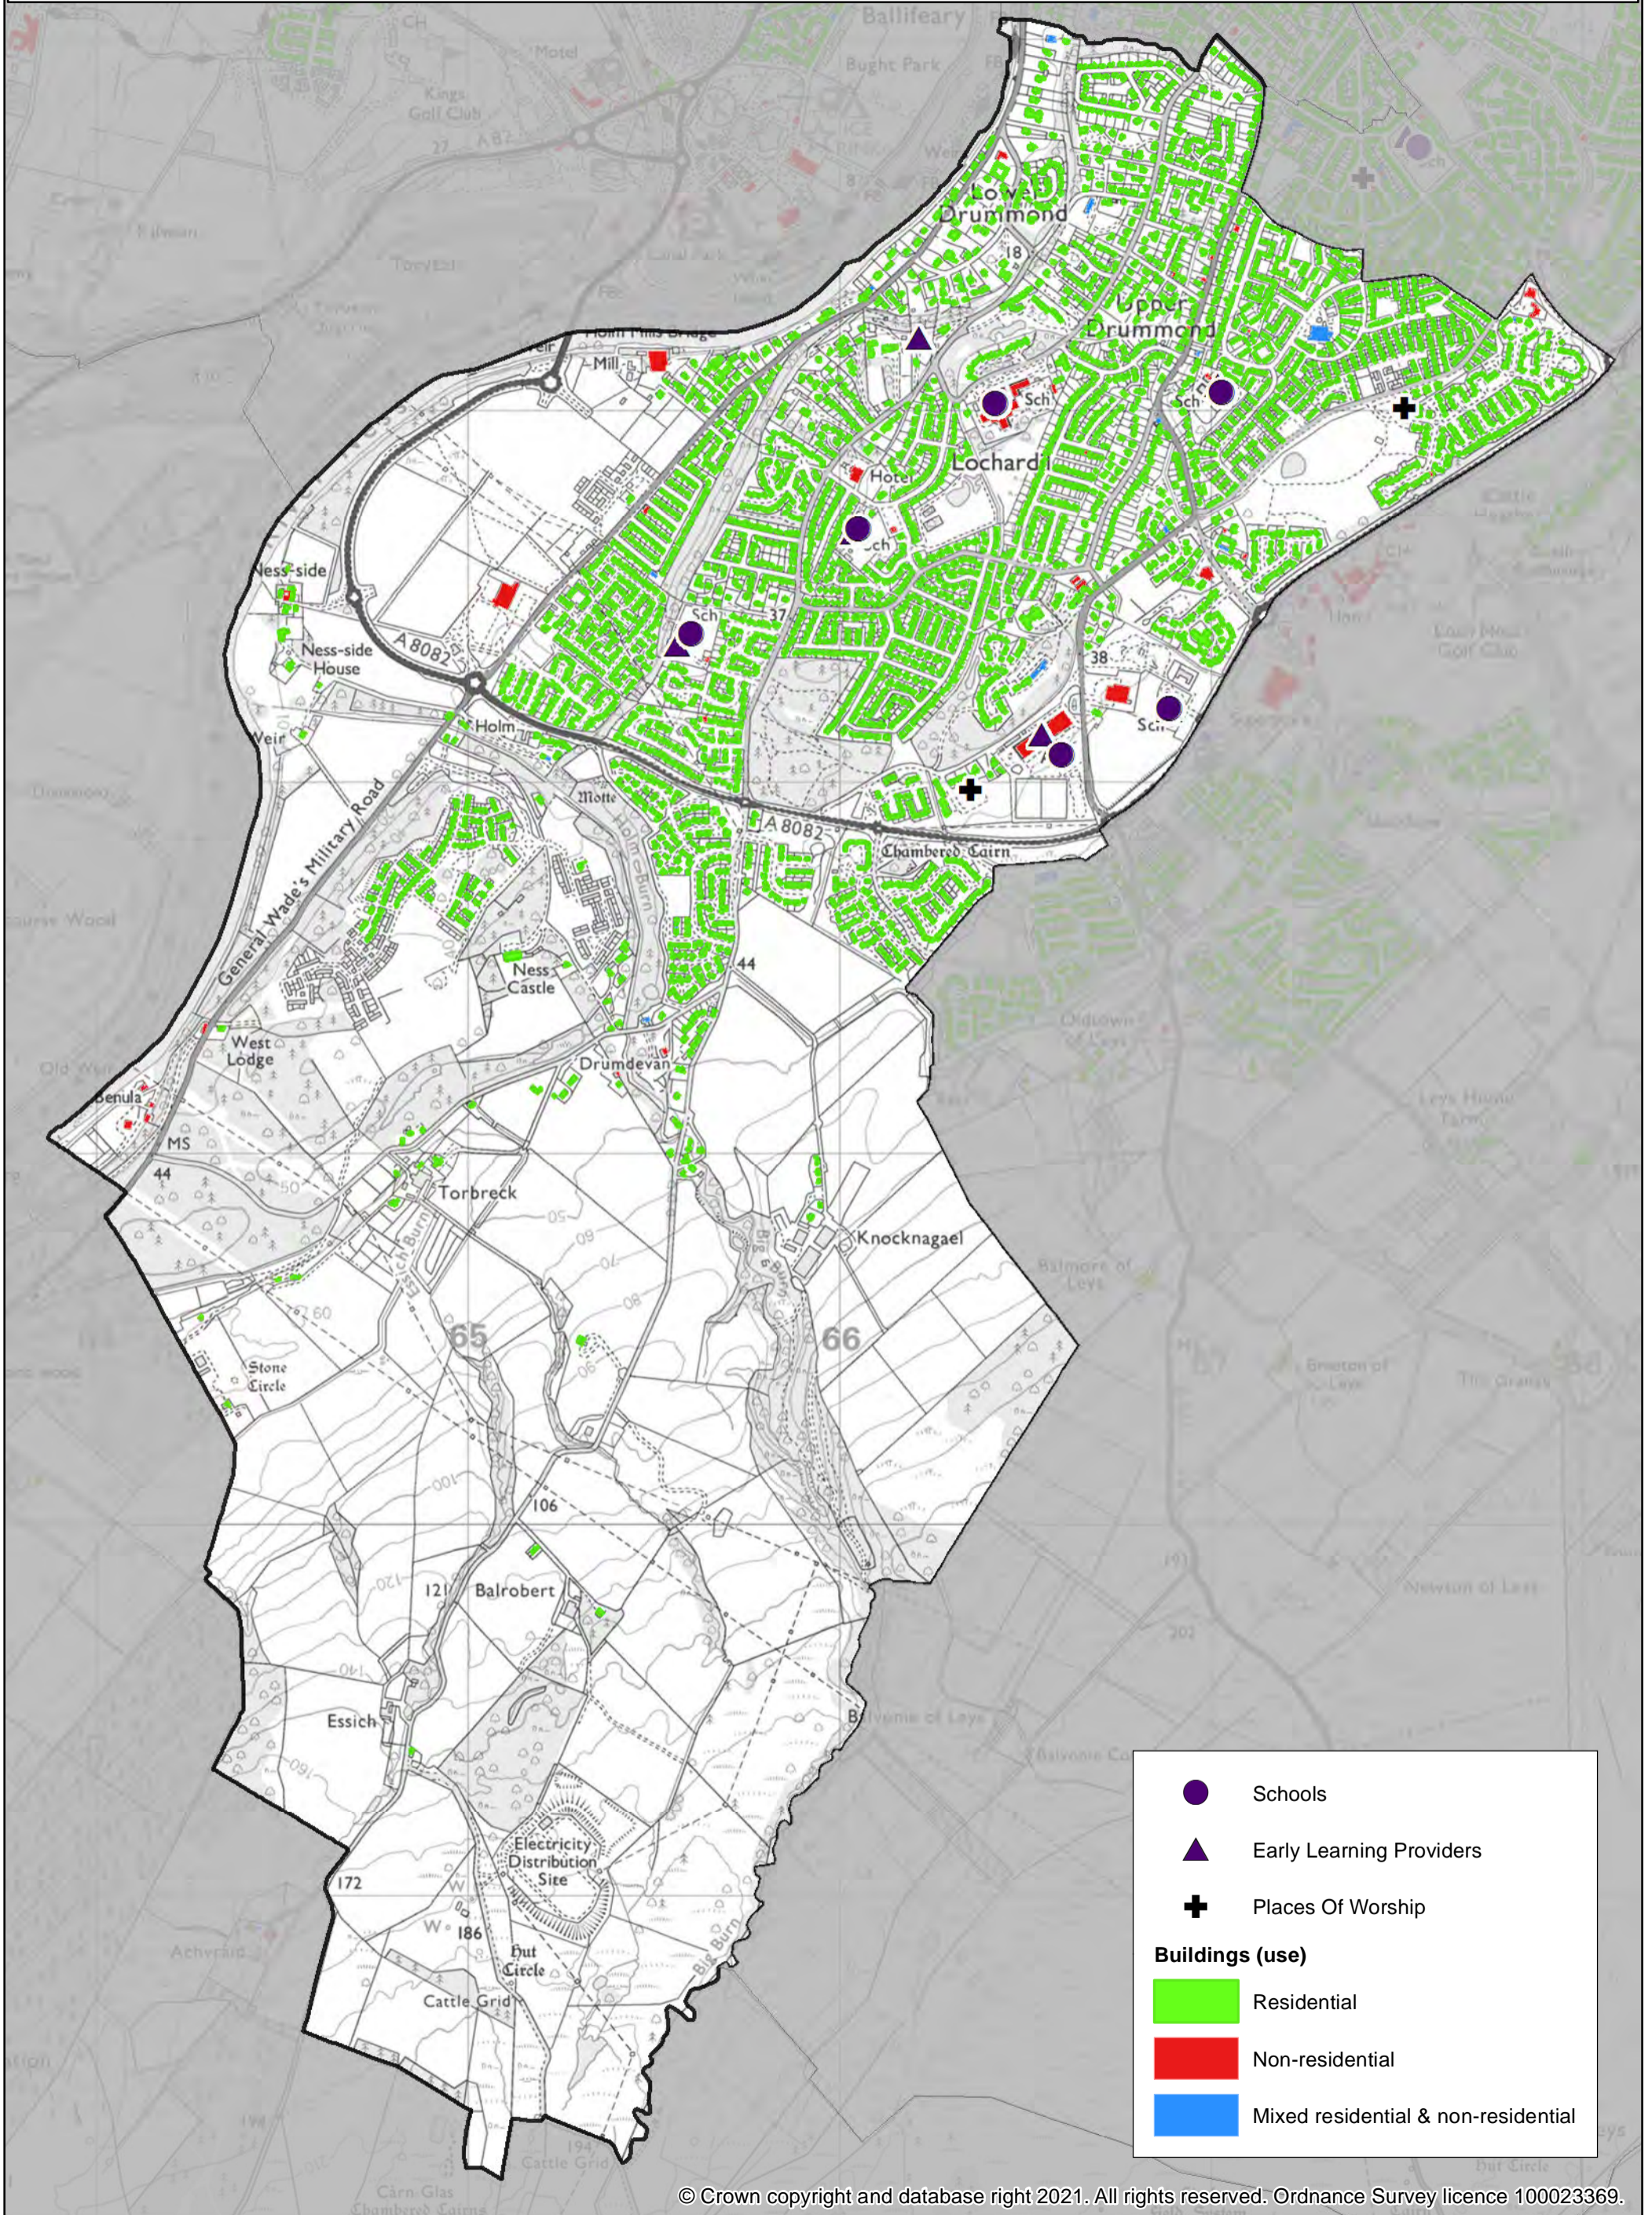

Licensing for Sex Entertainment Venues

Ward 15 - Inverness Ness-side