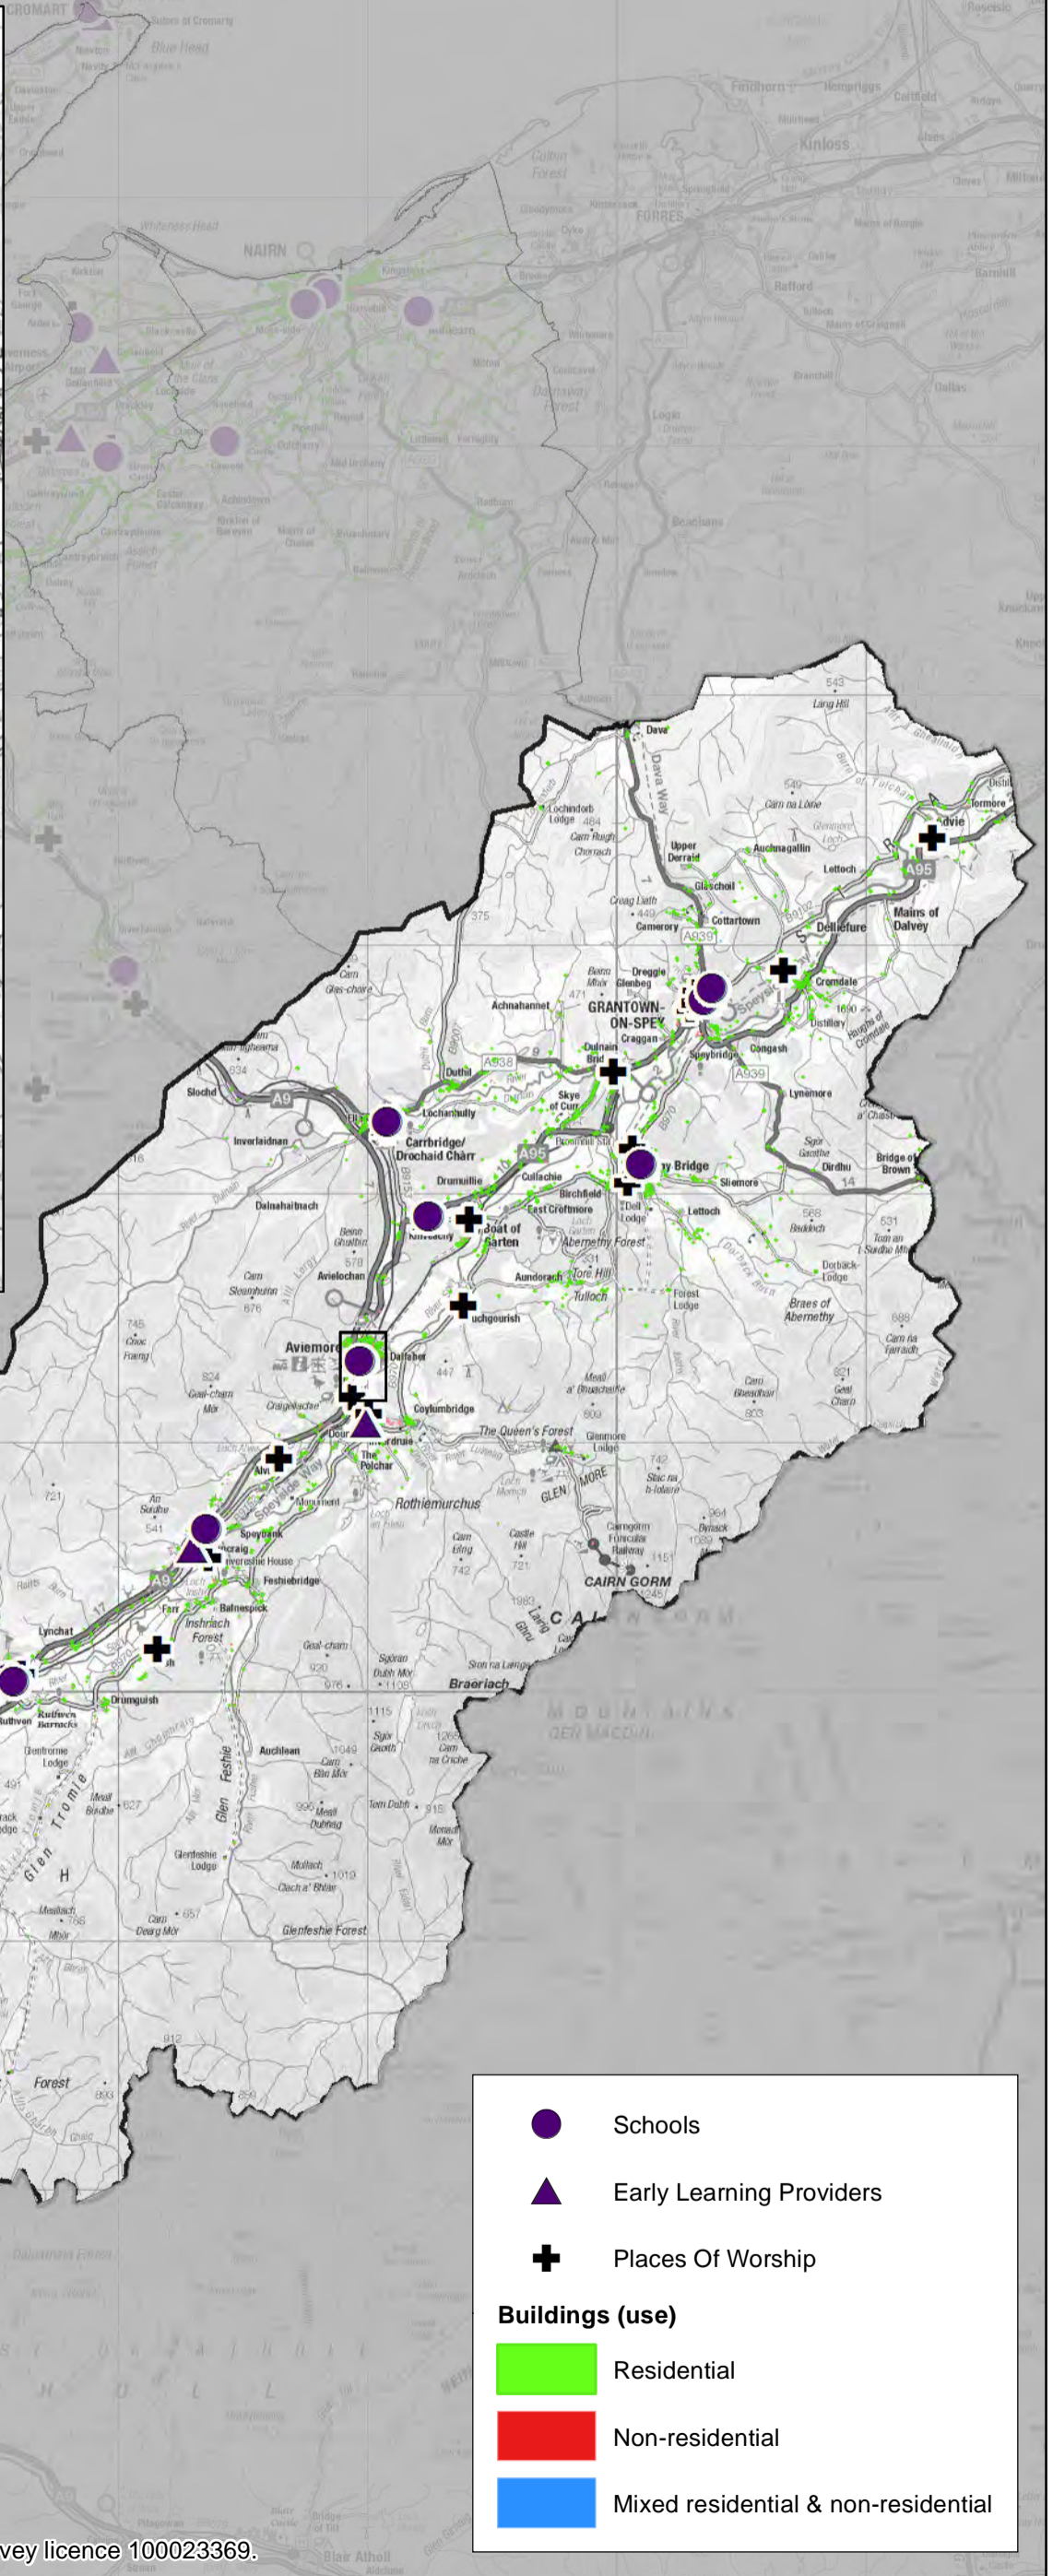

Licensing for Sex Entertainment Venues Ward 20 - Badenoch and Strathspey

- Schools
- ▲ Early Learning Providers
- + Places Of Worship

Buildings (use)

- Residential
- Non-residential
- Mixed residential & non-residential