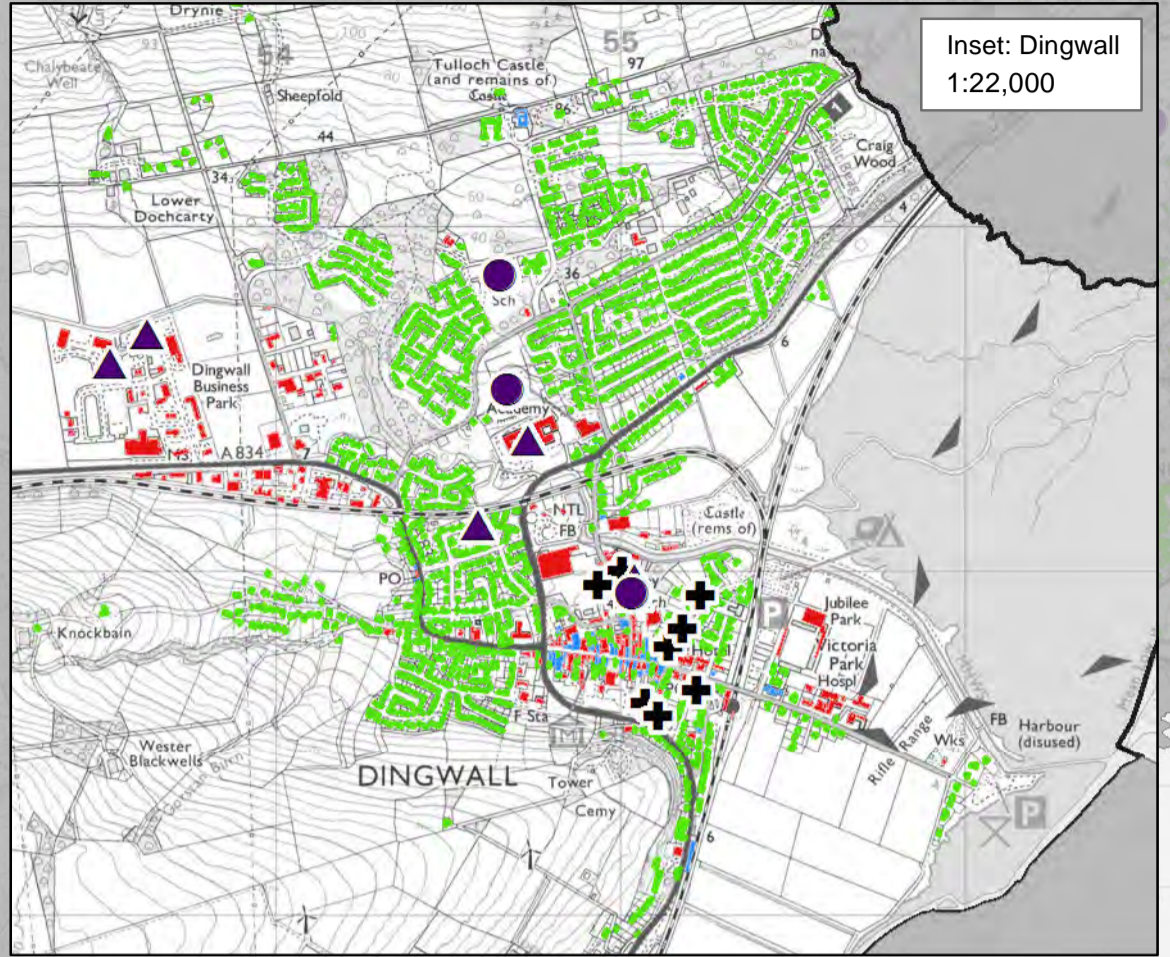

Licensing for Sex Entertainment Venues Ward 08 - Dingwall and Seaforth

- Schools
- ▲ Early Learning Providers
- ✚ Places Of Worship

Buildings (use)

- Residential
- Non-residential
- Mixed residential & non-residential