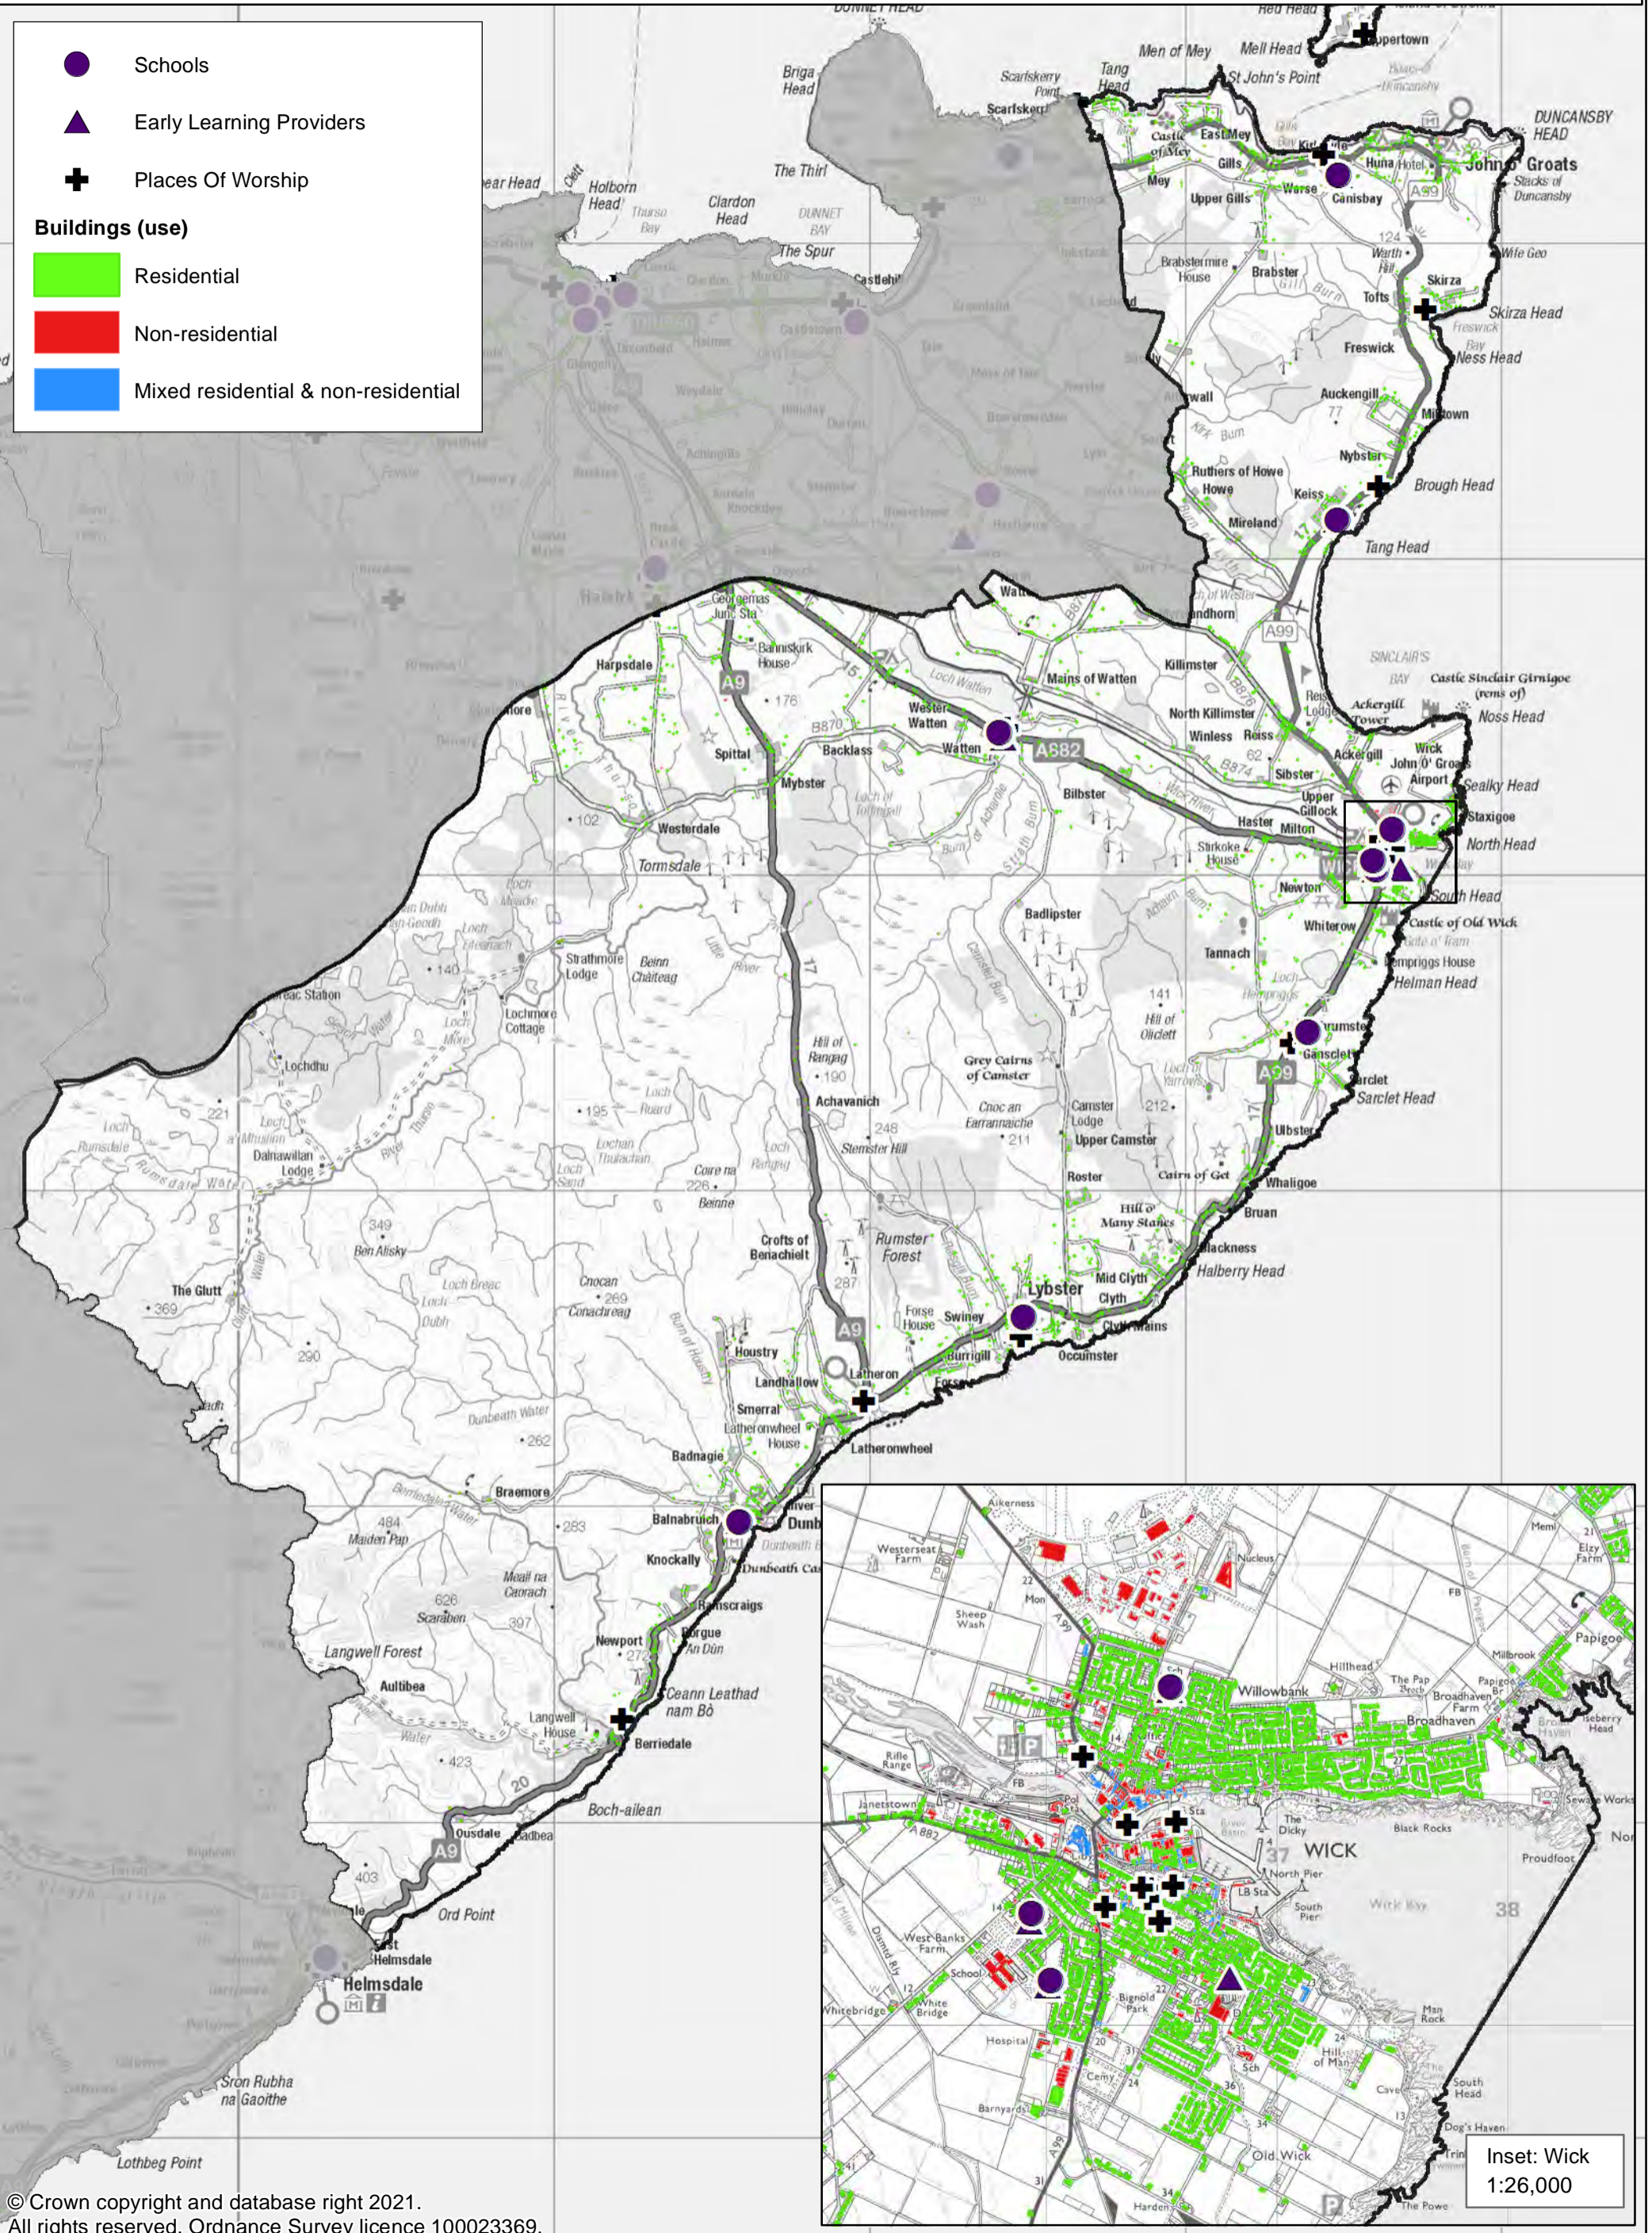

- Schools
- ▲ Early Learning Providers
- ✚ Places Of Worship

Buildings (use)

- Residential
- Non-residential
- Mixed residential & non-residential