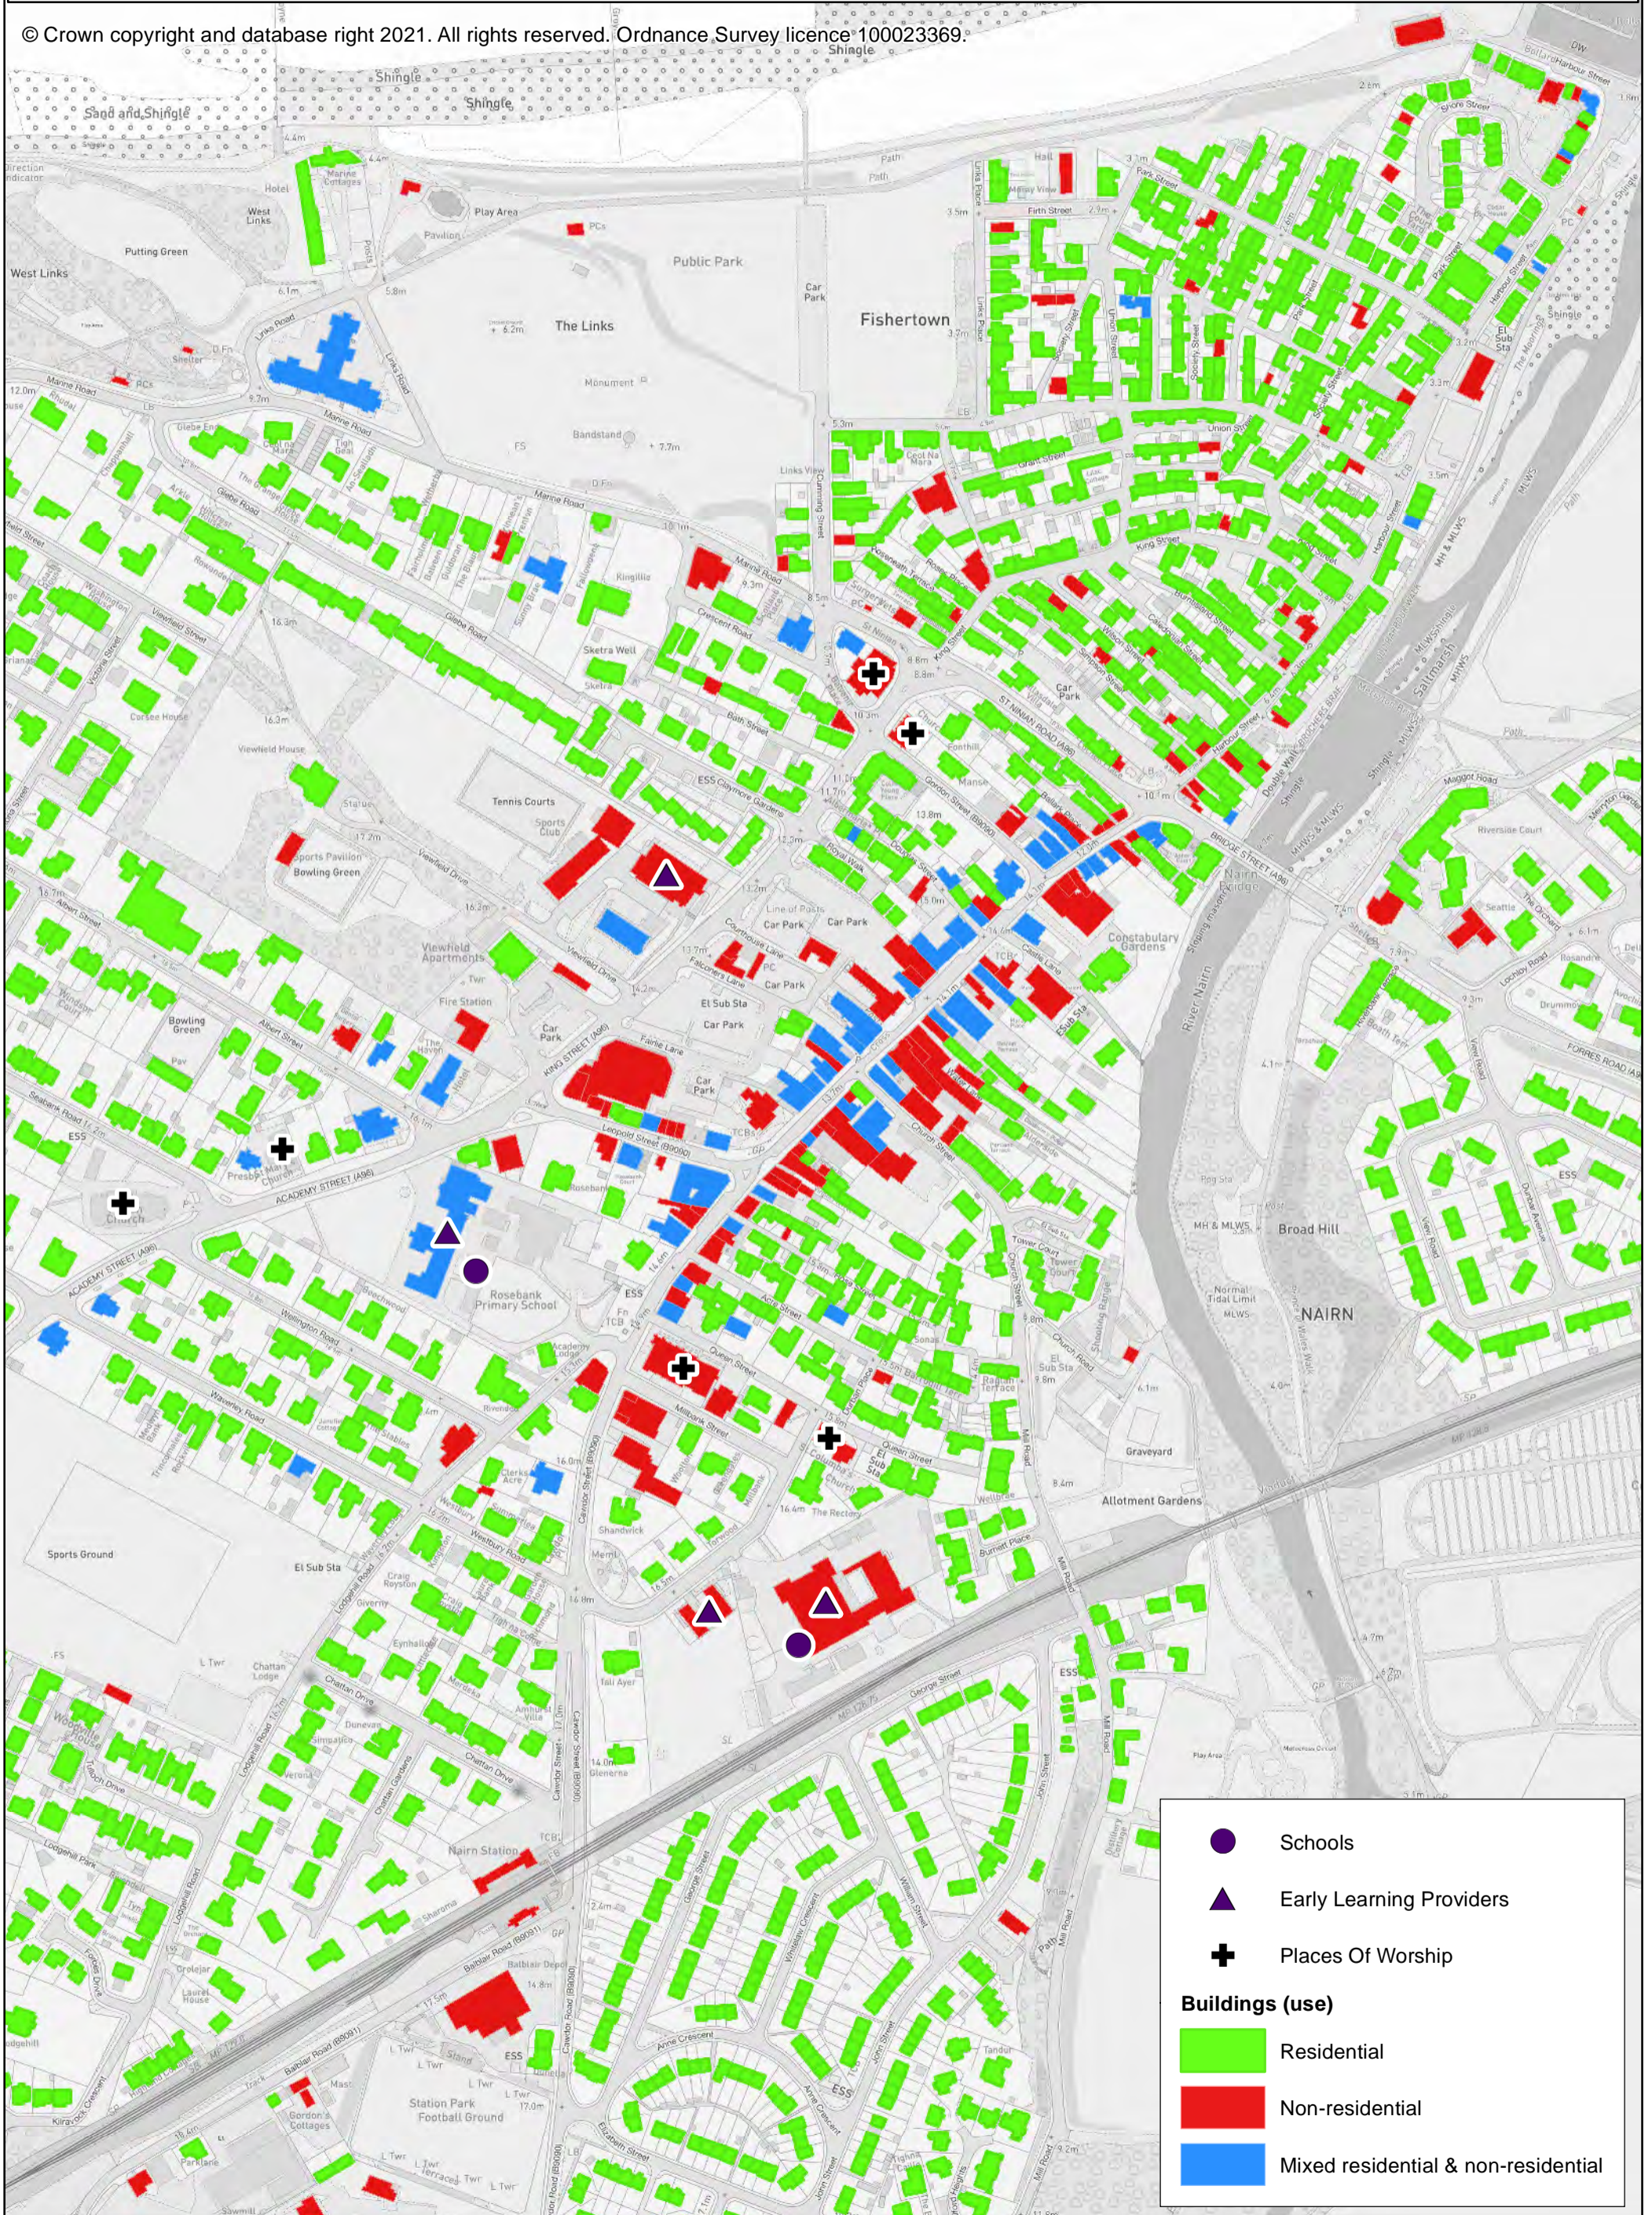

Licensing for Sex Entertainment Venues Nairn Town Centre

© Crown copyright and database right 2021. All rights reserved. Ordnance Survey licence 100023369.

	Schools
	Early Learning Providers
	Places Of Worship
Buildings (use)	
	Residential
	Non-residential
	Mixed residential & non-residential