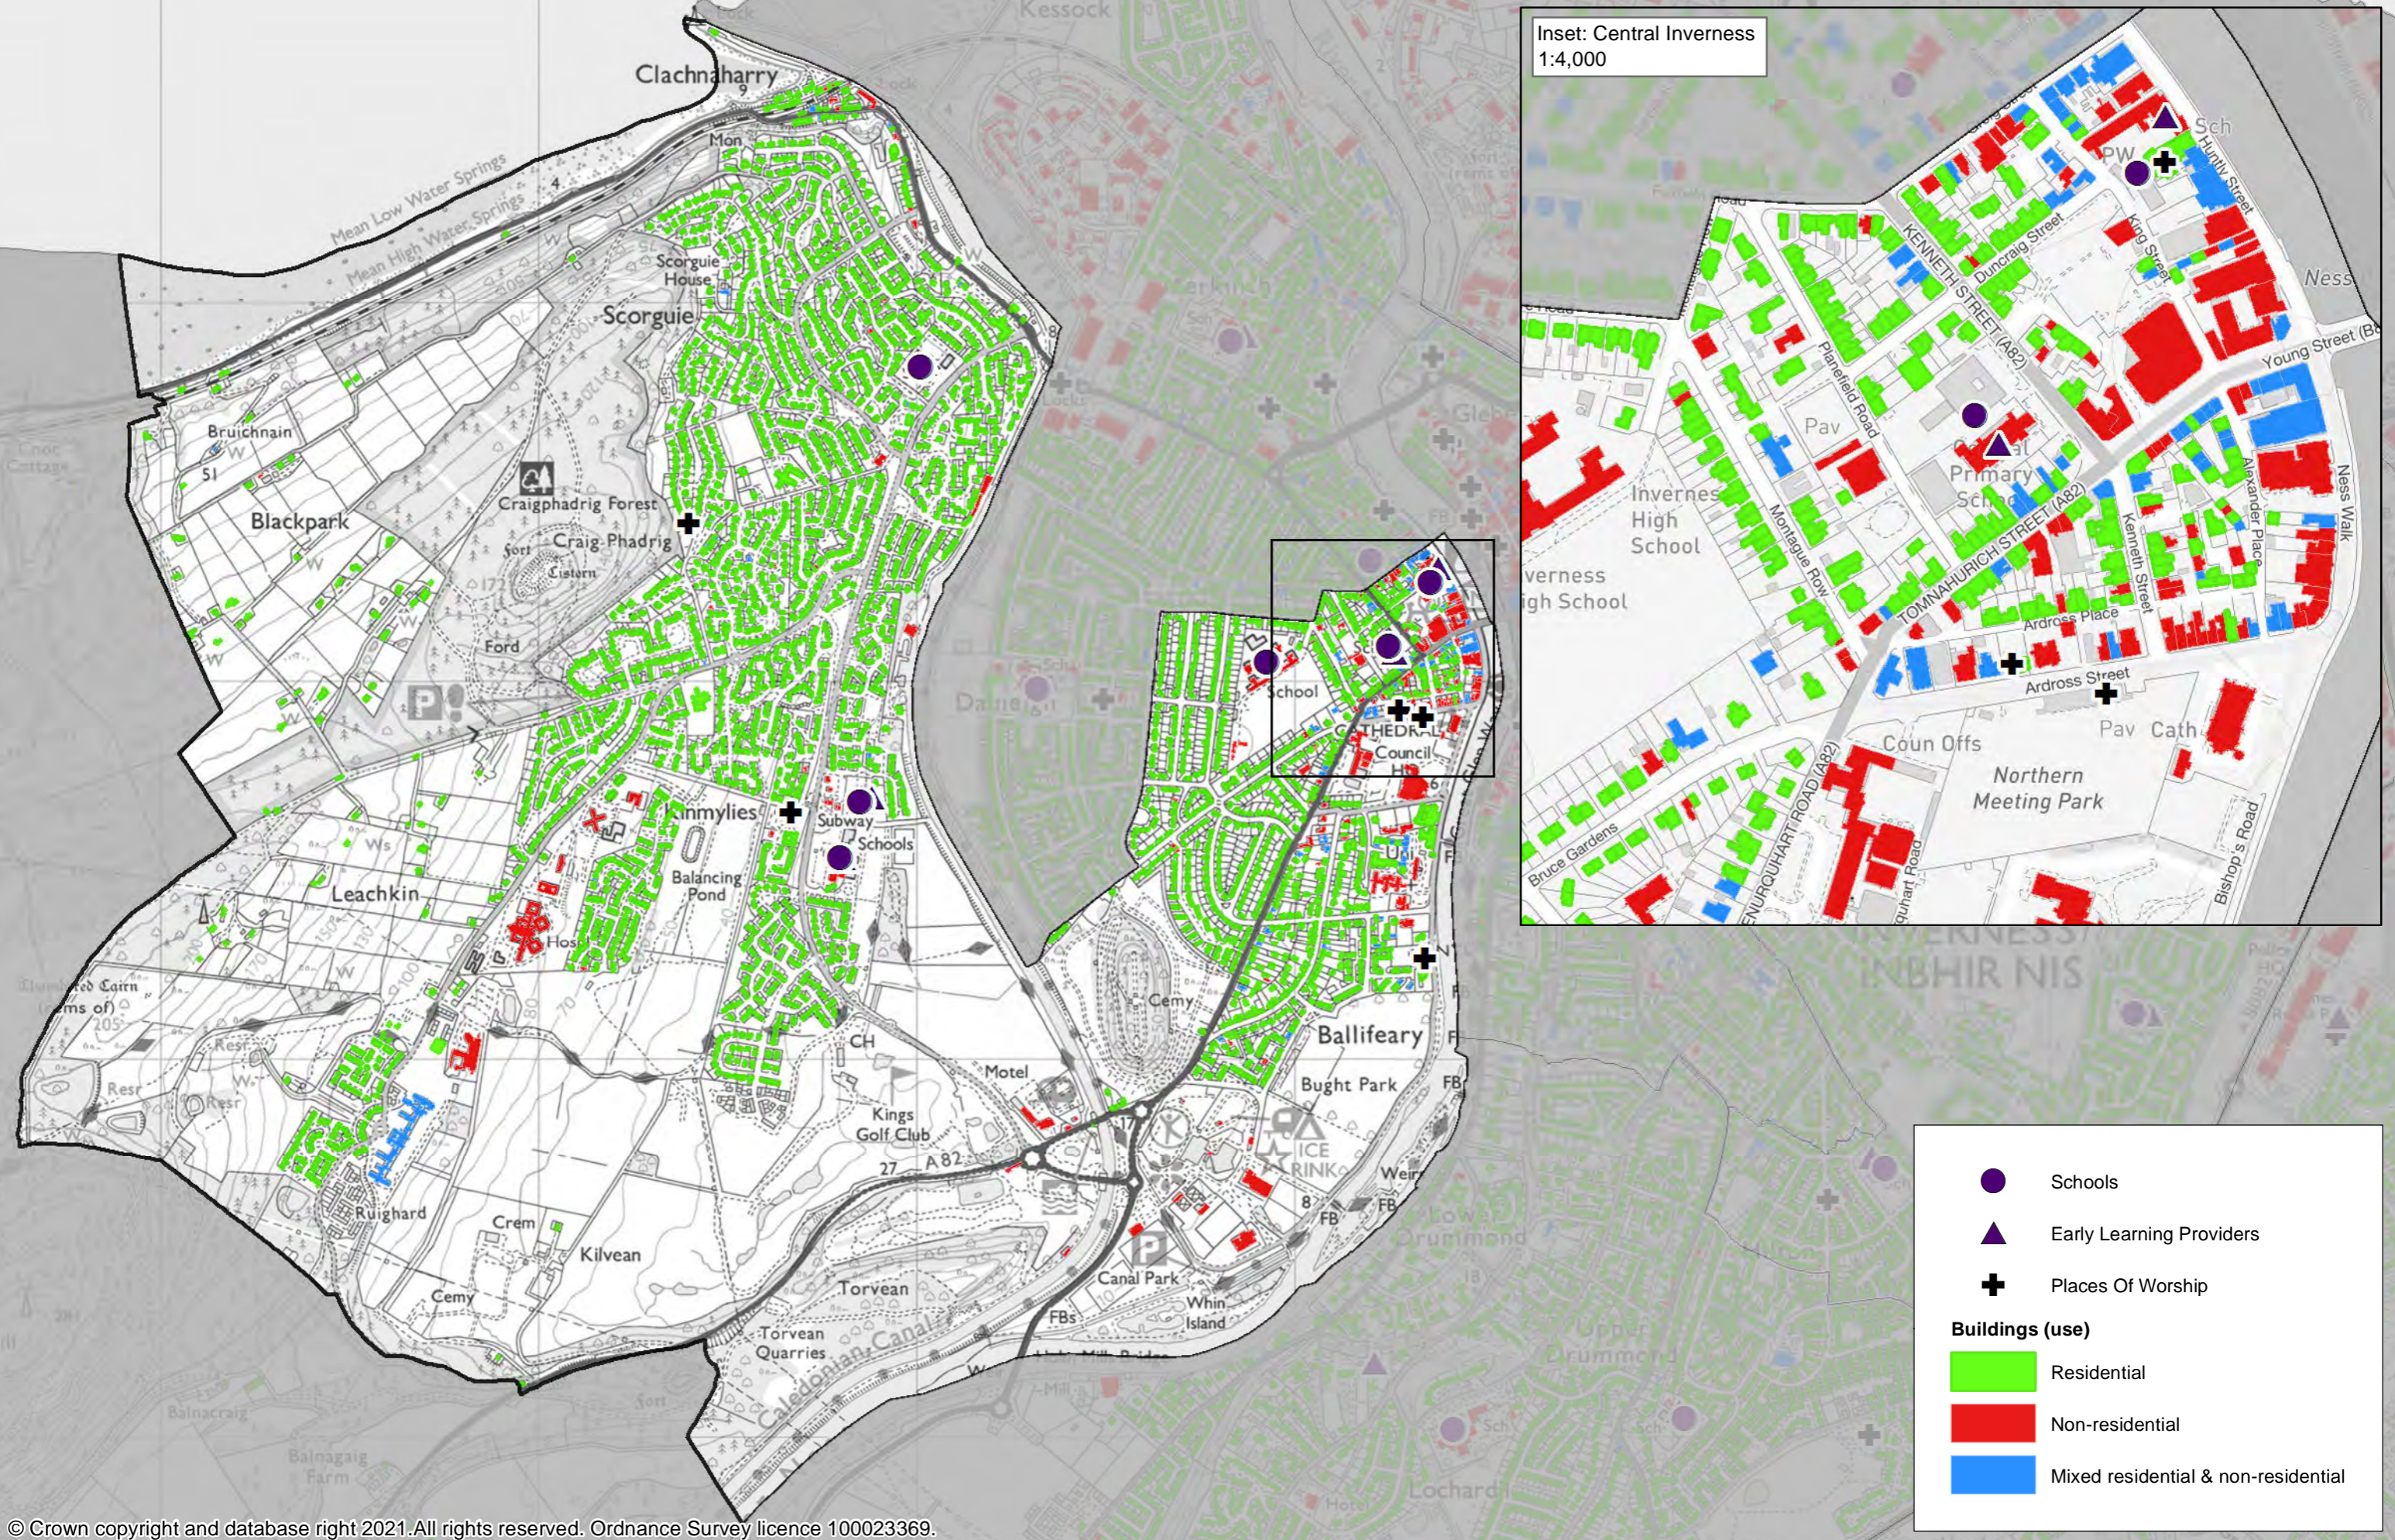

Licensing for Sex Entertainment Venues Ward 13 - Inverness West

Inset: Central Inverness
1:4,000

- Schools
- ▲ Early Learning Providers
- + Places Of Worship

Buildings (use)

- Residential
- Non-residential
- Mixed residential & non-residential