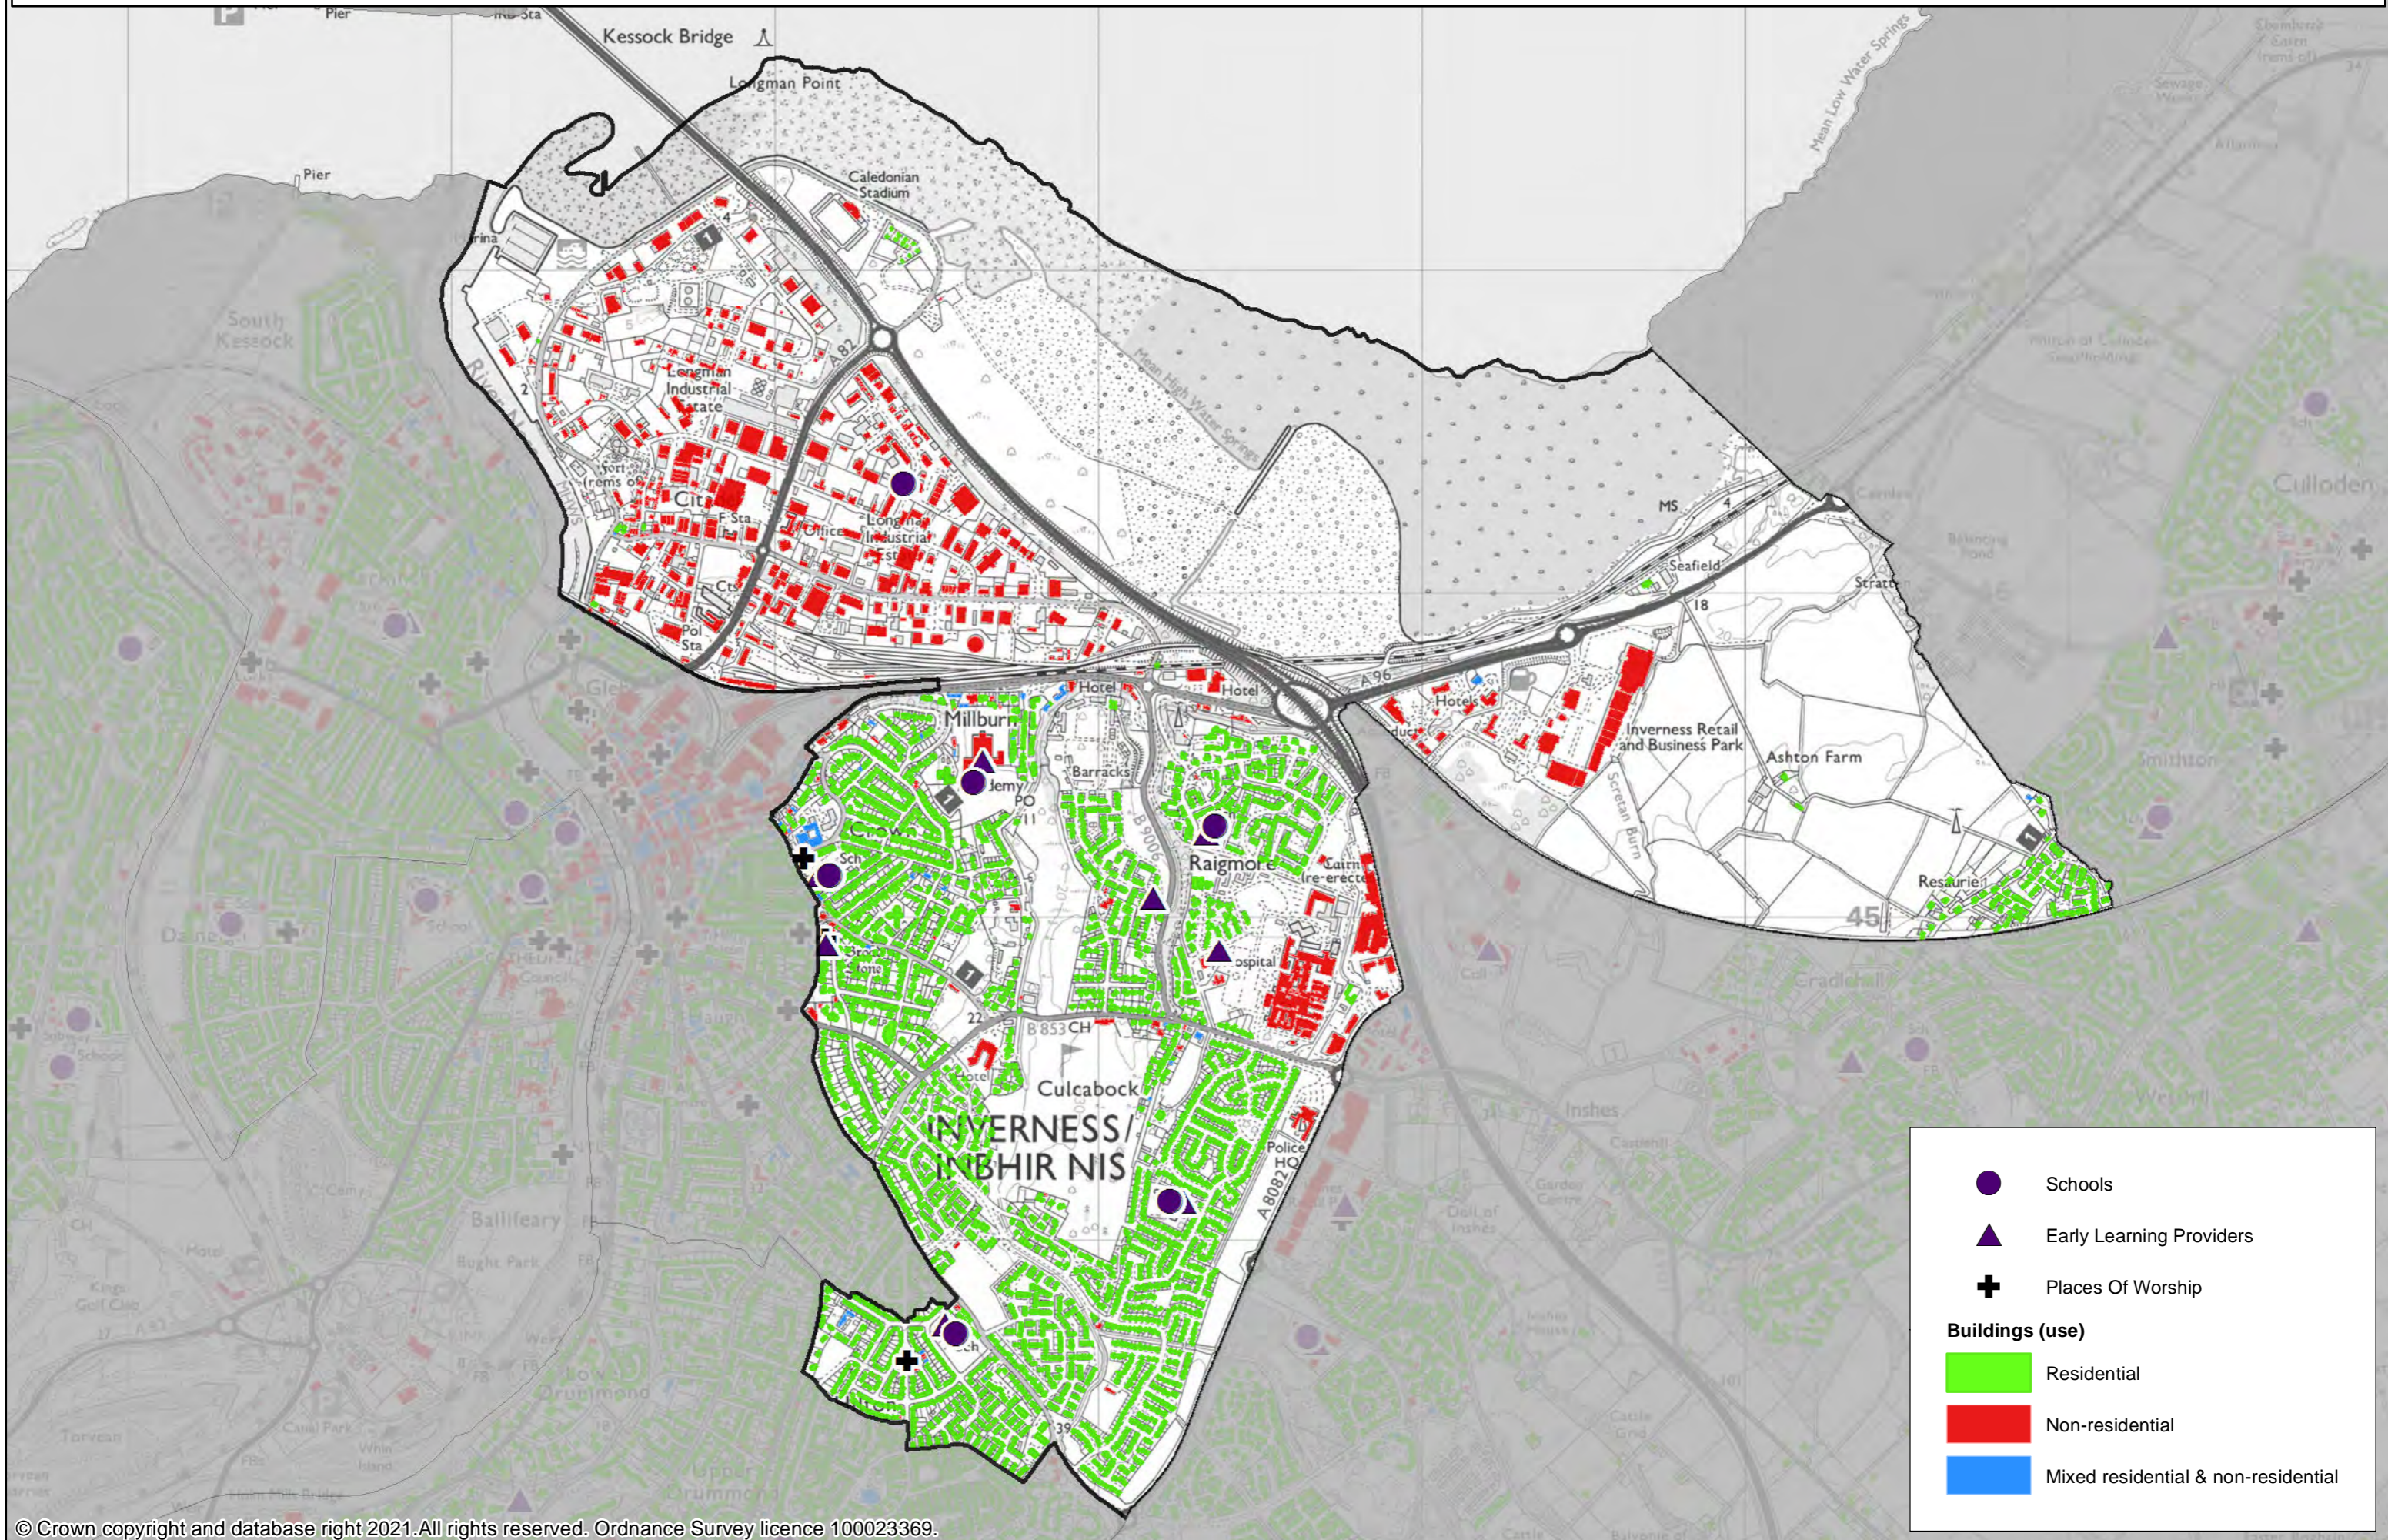

Licensing for Sex Entertainment Venues Ward 16 - Inverness Millburn

	Schools
	Early Learning Providers
	Places Of Worship
Buildings (use)	
	Residential
	Non-residential
	Mixed residential & non-residential