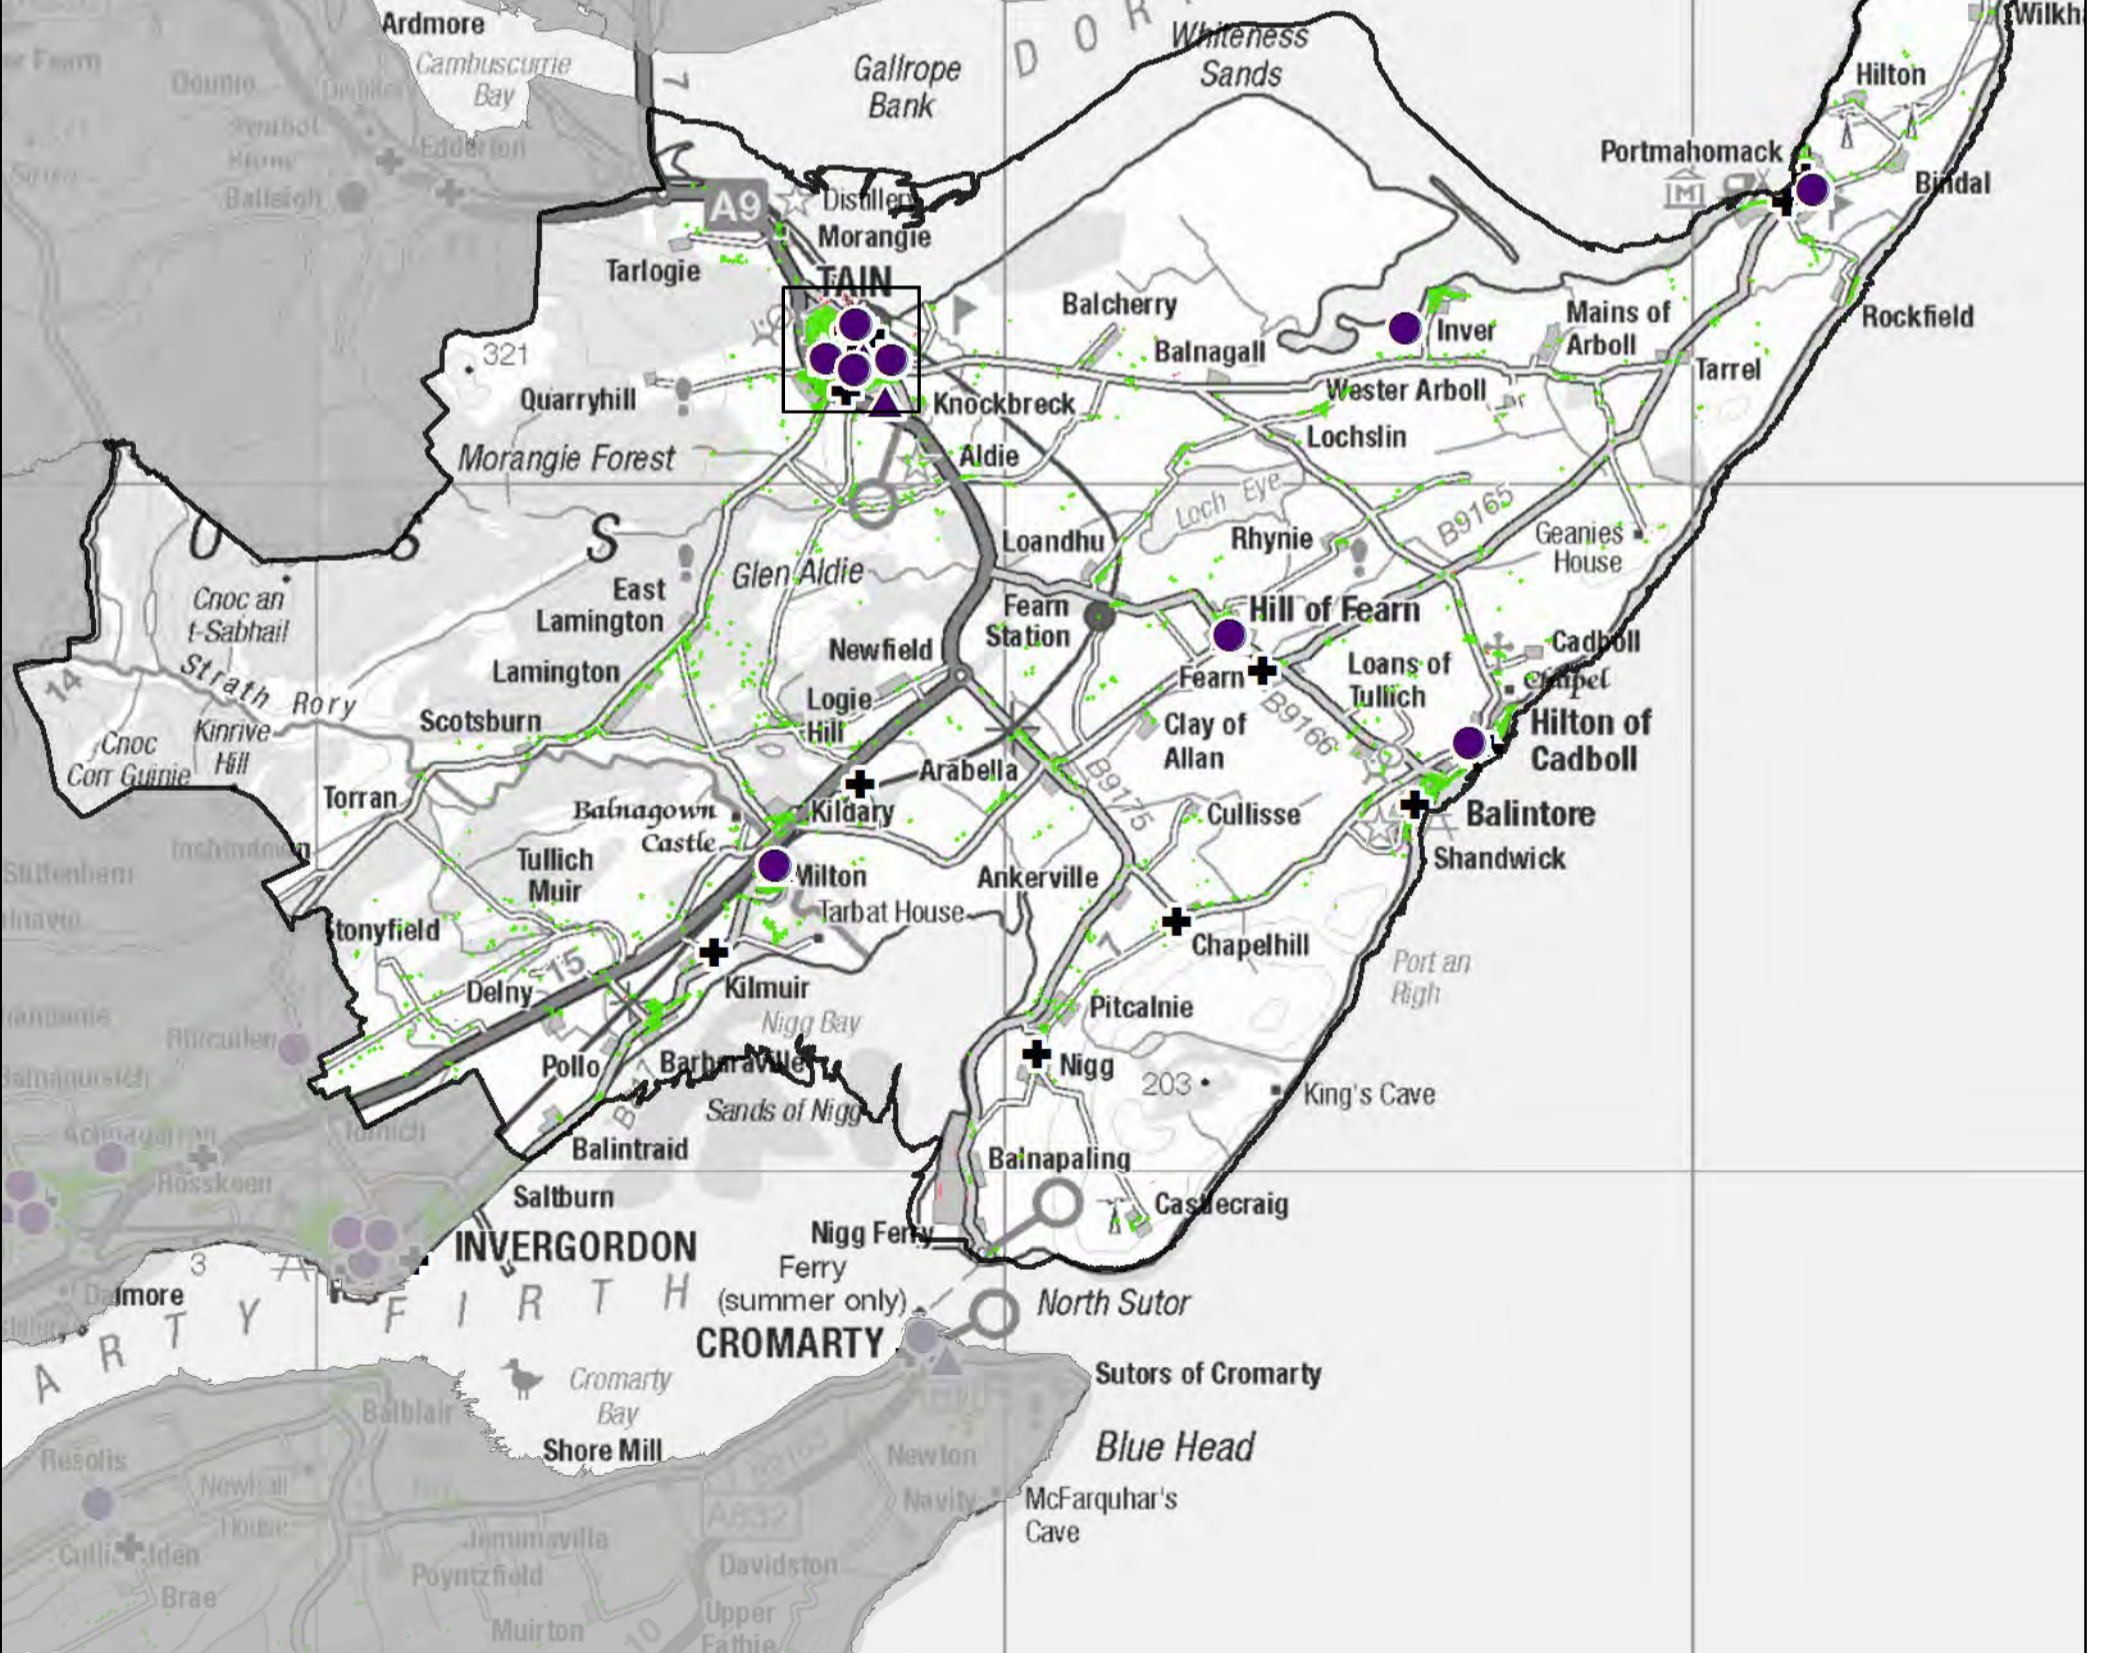

Licensing for Sex Entertainment Venues Ward 07 - Tain and Easter Ross

1. Schools
   - ▲ Early Learning Providers
   - + Places Of Worship
2. **Buildings (use)**
3. Residential
   - Non-residential
   - Mixed residential & non-residential