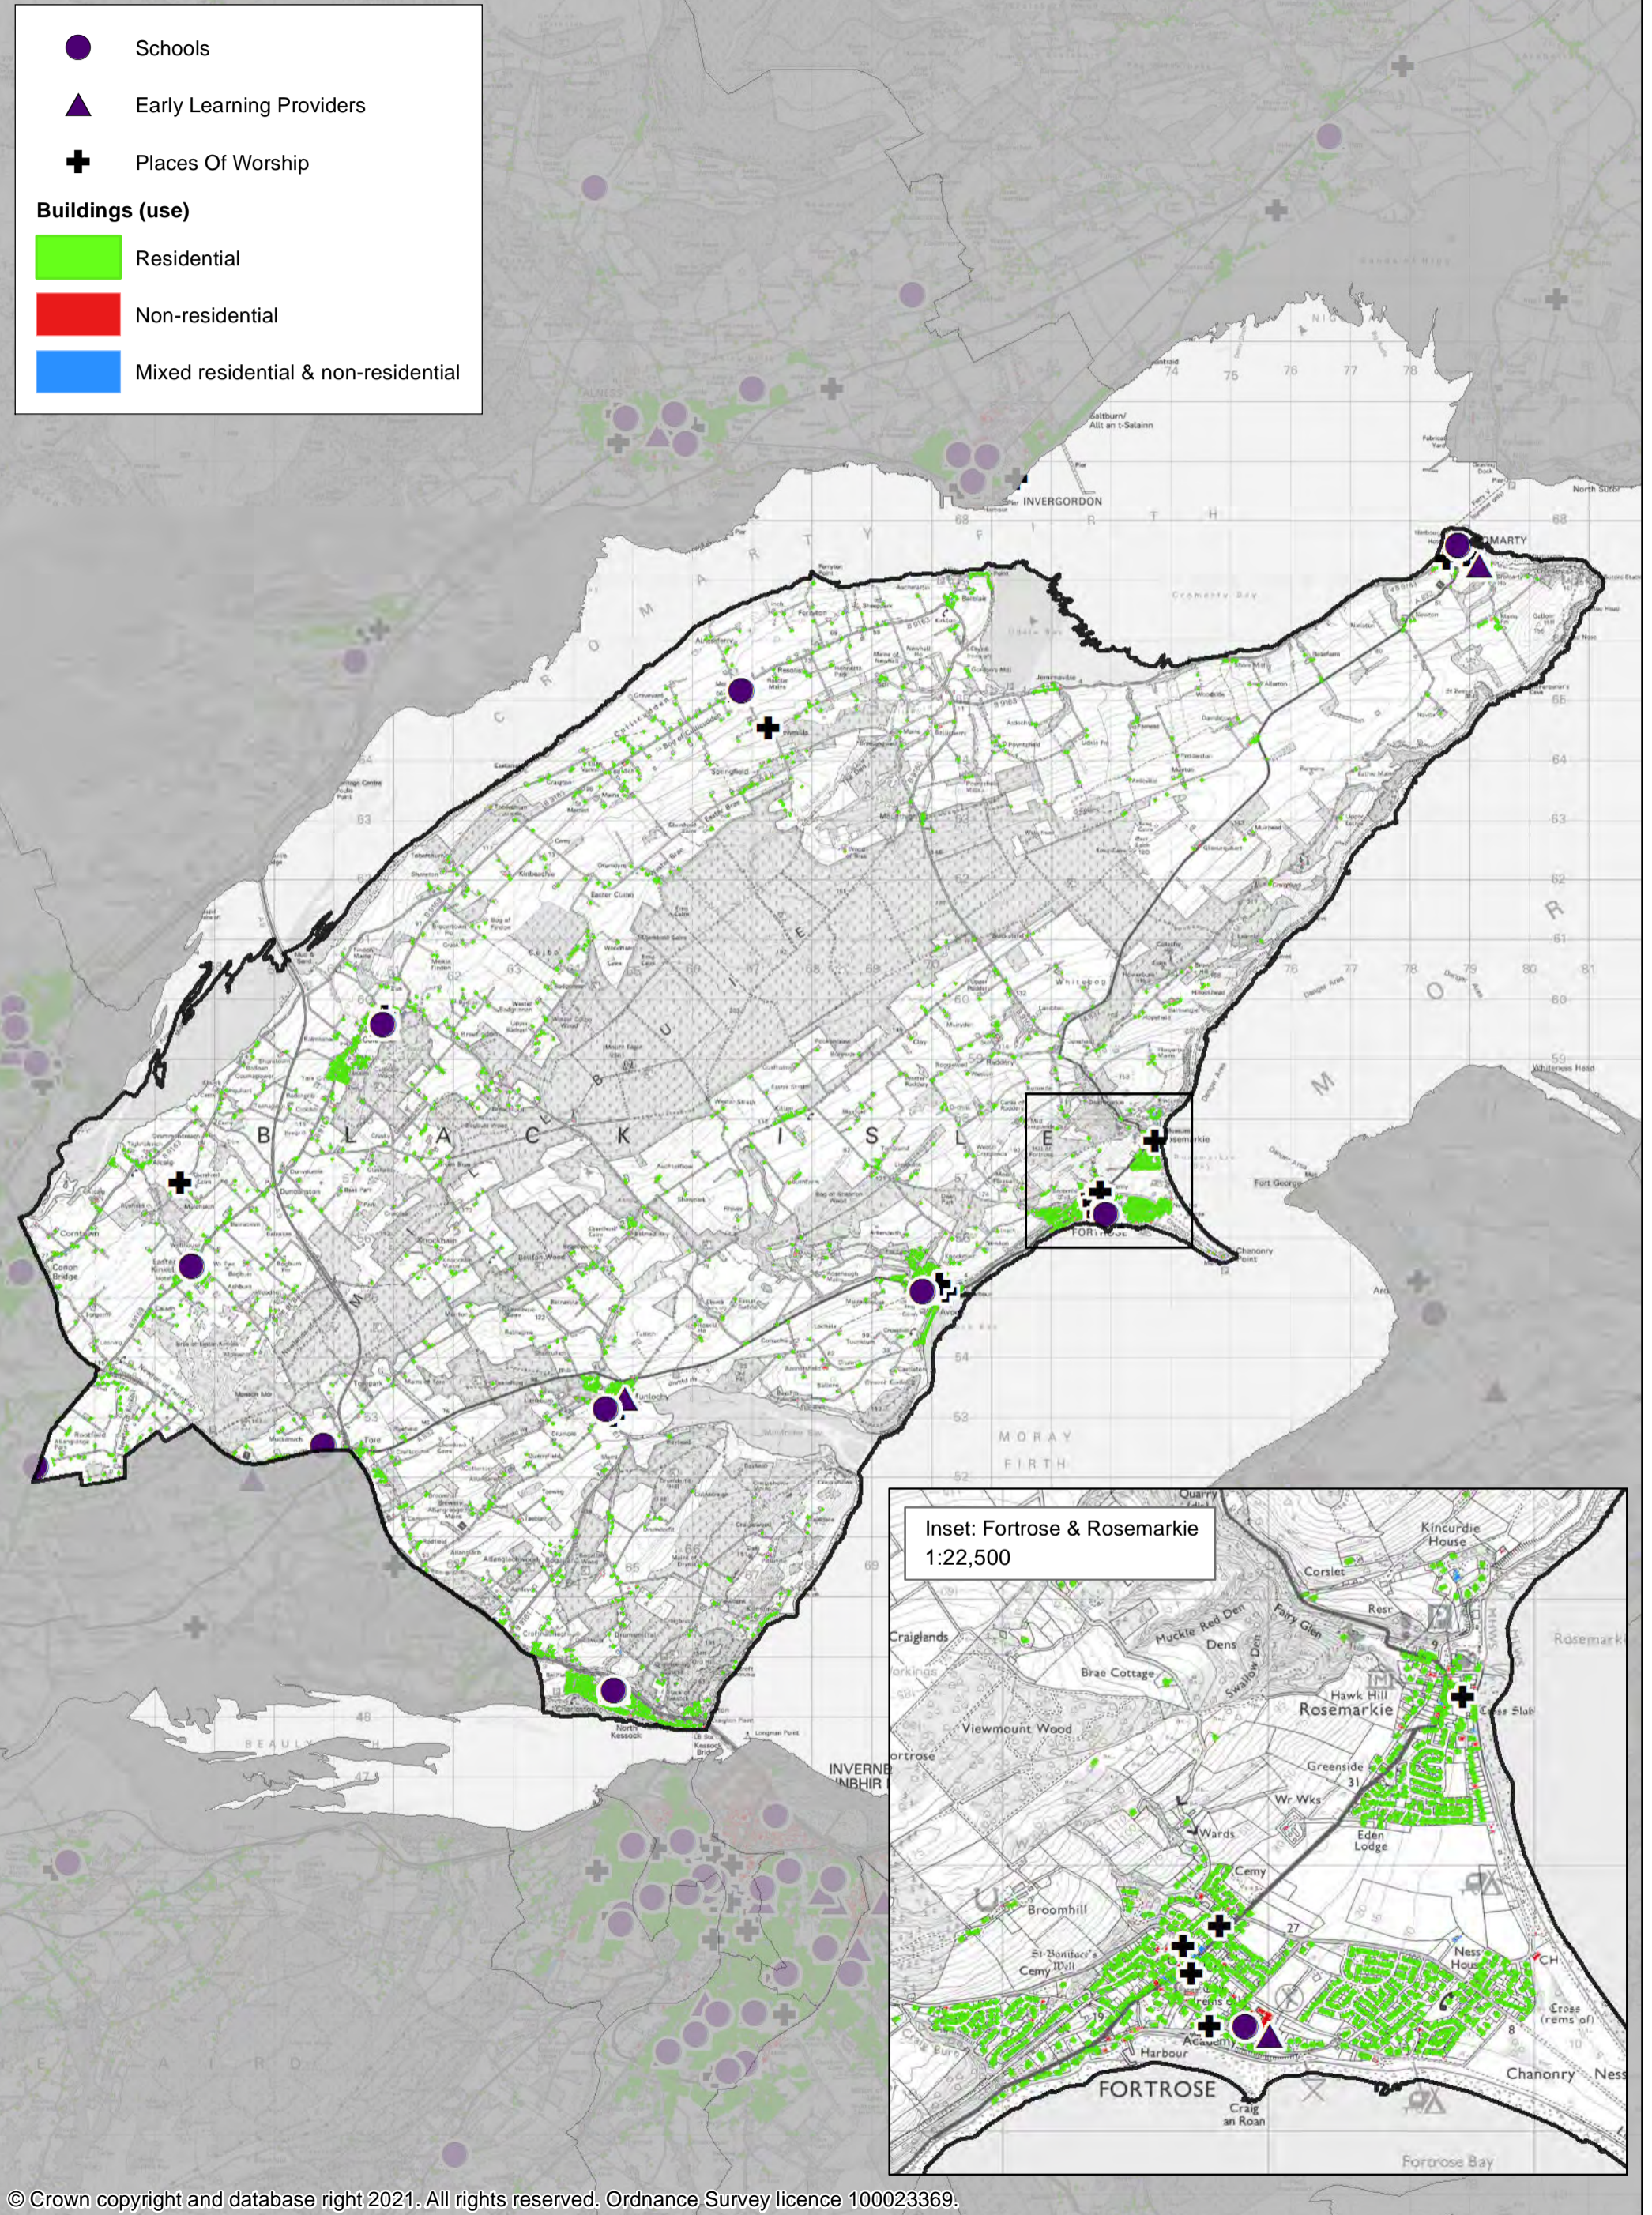

# Licensing for Sex Entertainment Venues Ward 08 - Dingwall and Seaforth

- Schools
- ▲ Early Learning Providers
- ✚ Places Of Worship

**Buildings (use)**

- Residential
- Non-residential
- Mixed residential & non-residential