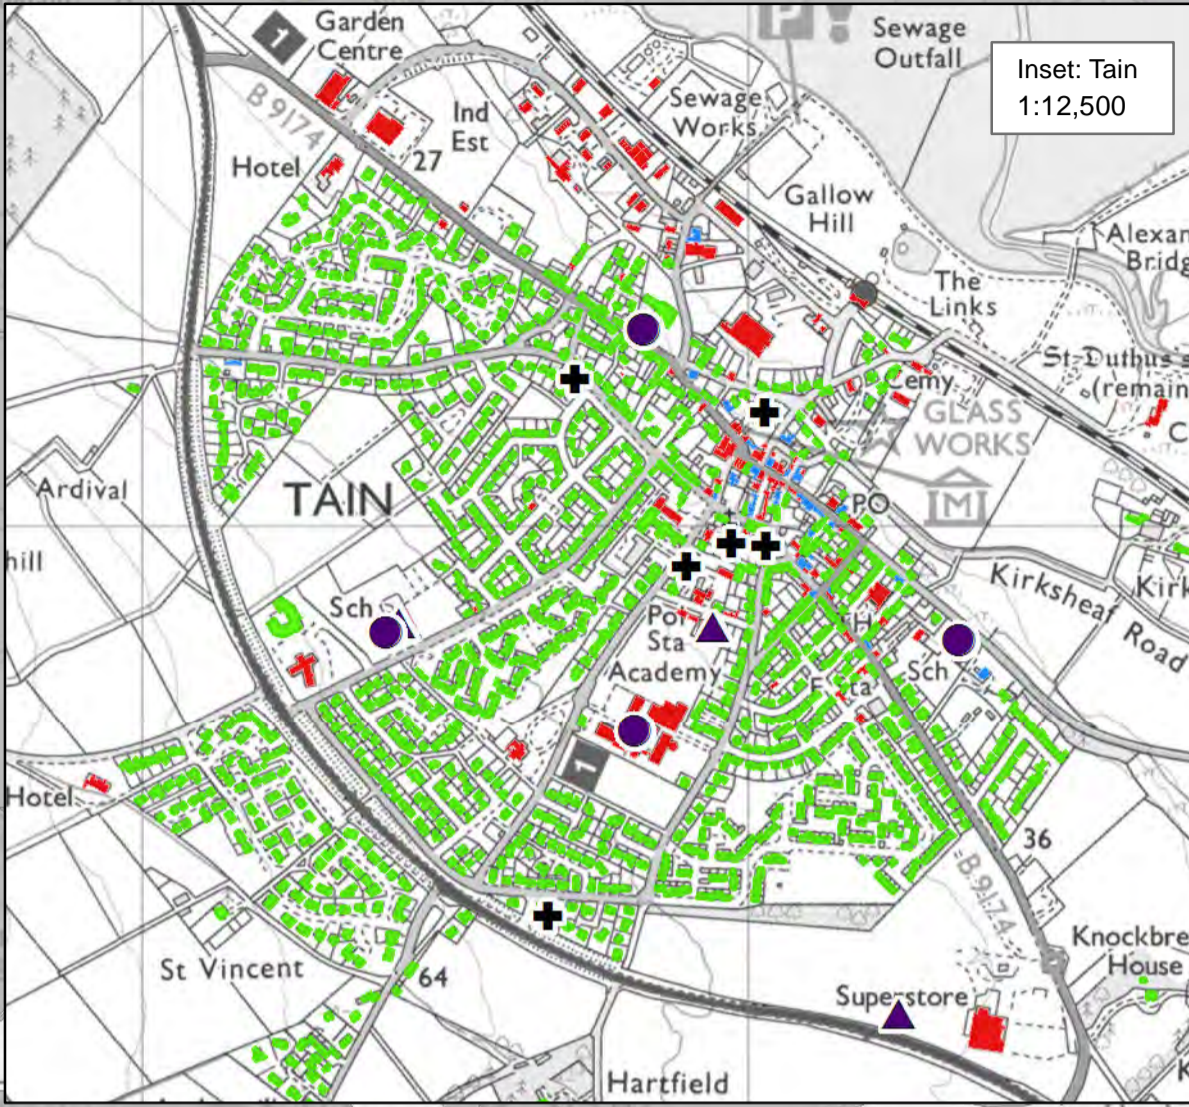

Licensing for Sex Entertainment Venues Ward 07 - Tain and Easter Ross

1. Schools
   - ▲ Early Learning Providers
   - + Places Of Worship
2. **Buildings (use)**
3. Residential
   - Non-residential
   - Mixed residential & non-residential