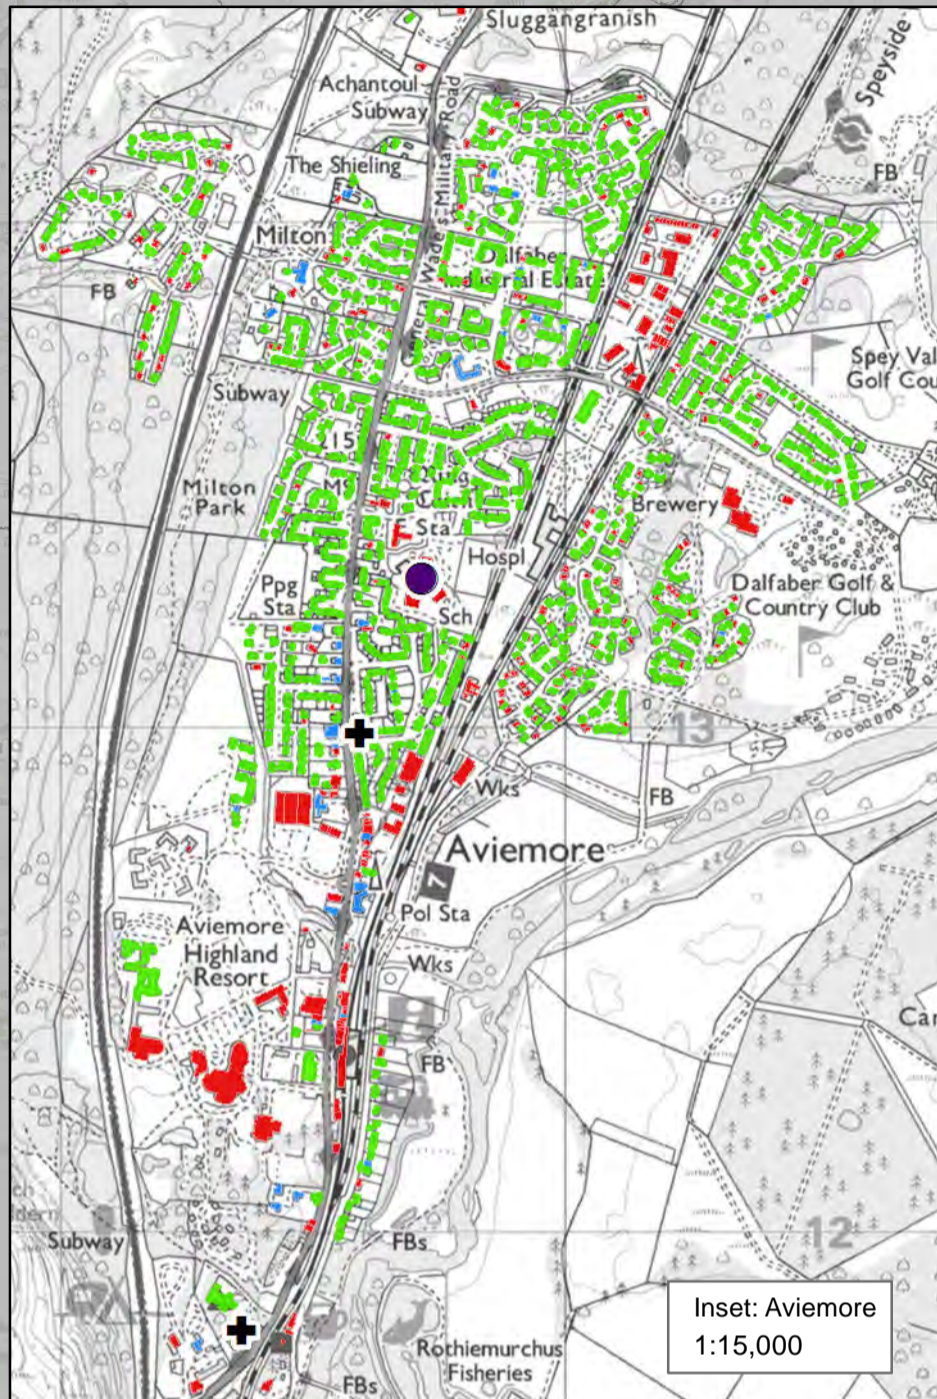

Licensing for Sex Entertainment Venues Ward 20 - Badenoch and Strathspey

- Schools
- ▲ Early Learning Providers
- + Places Of Worship

Buildings (use)

- Residential
- Non-residential
- Mixed residential & non-residential