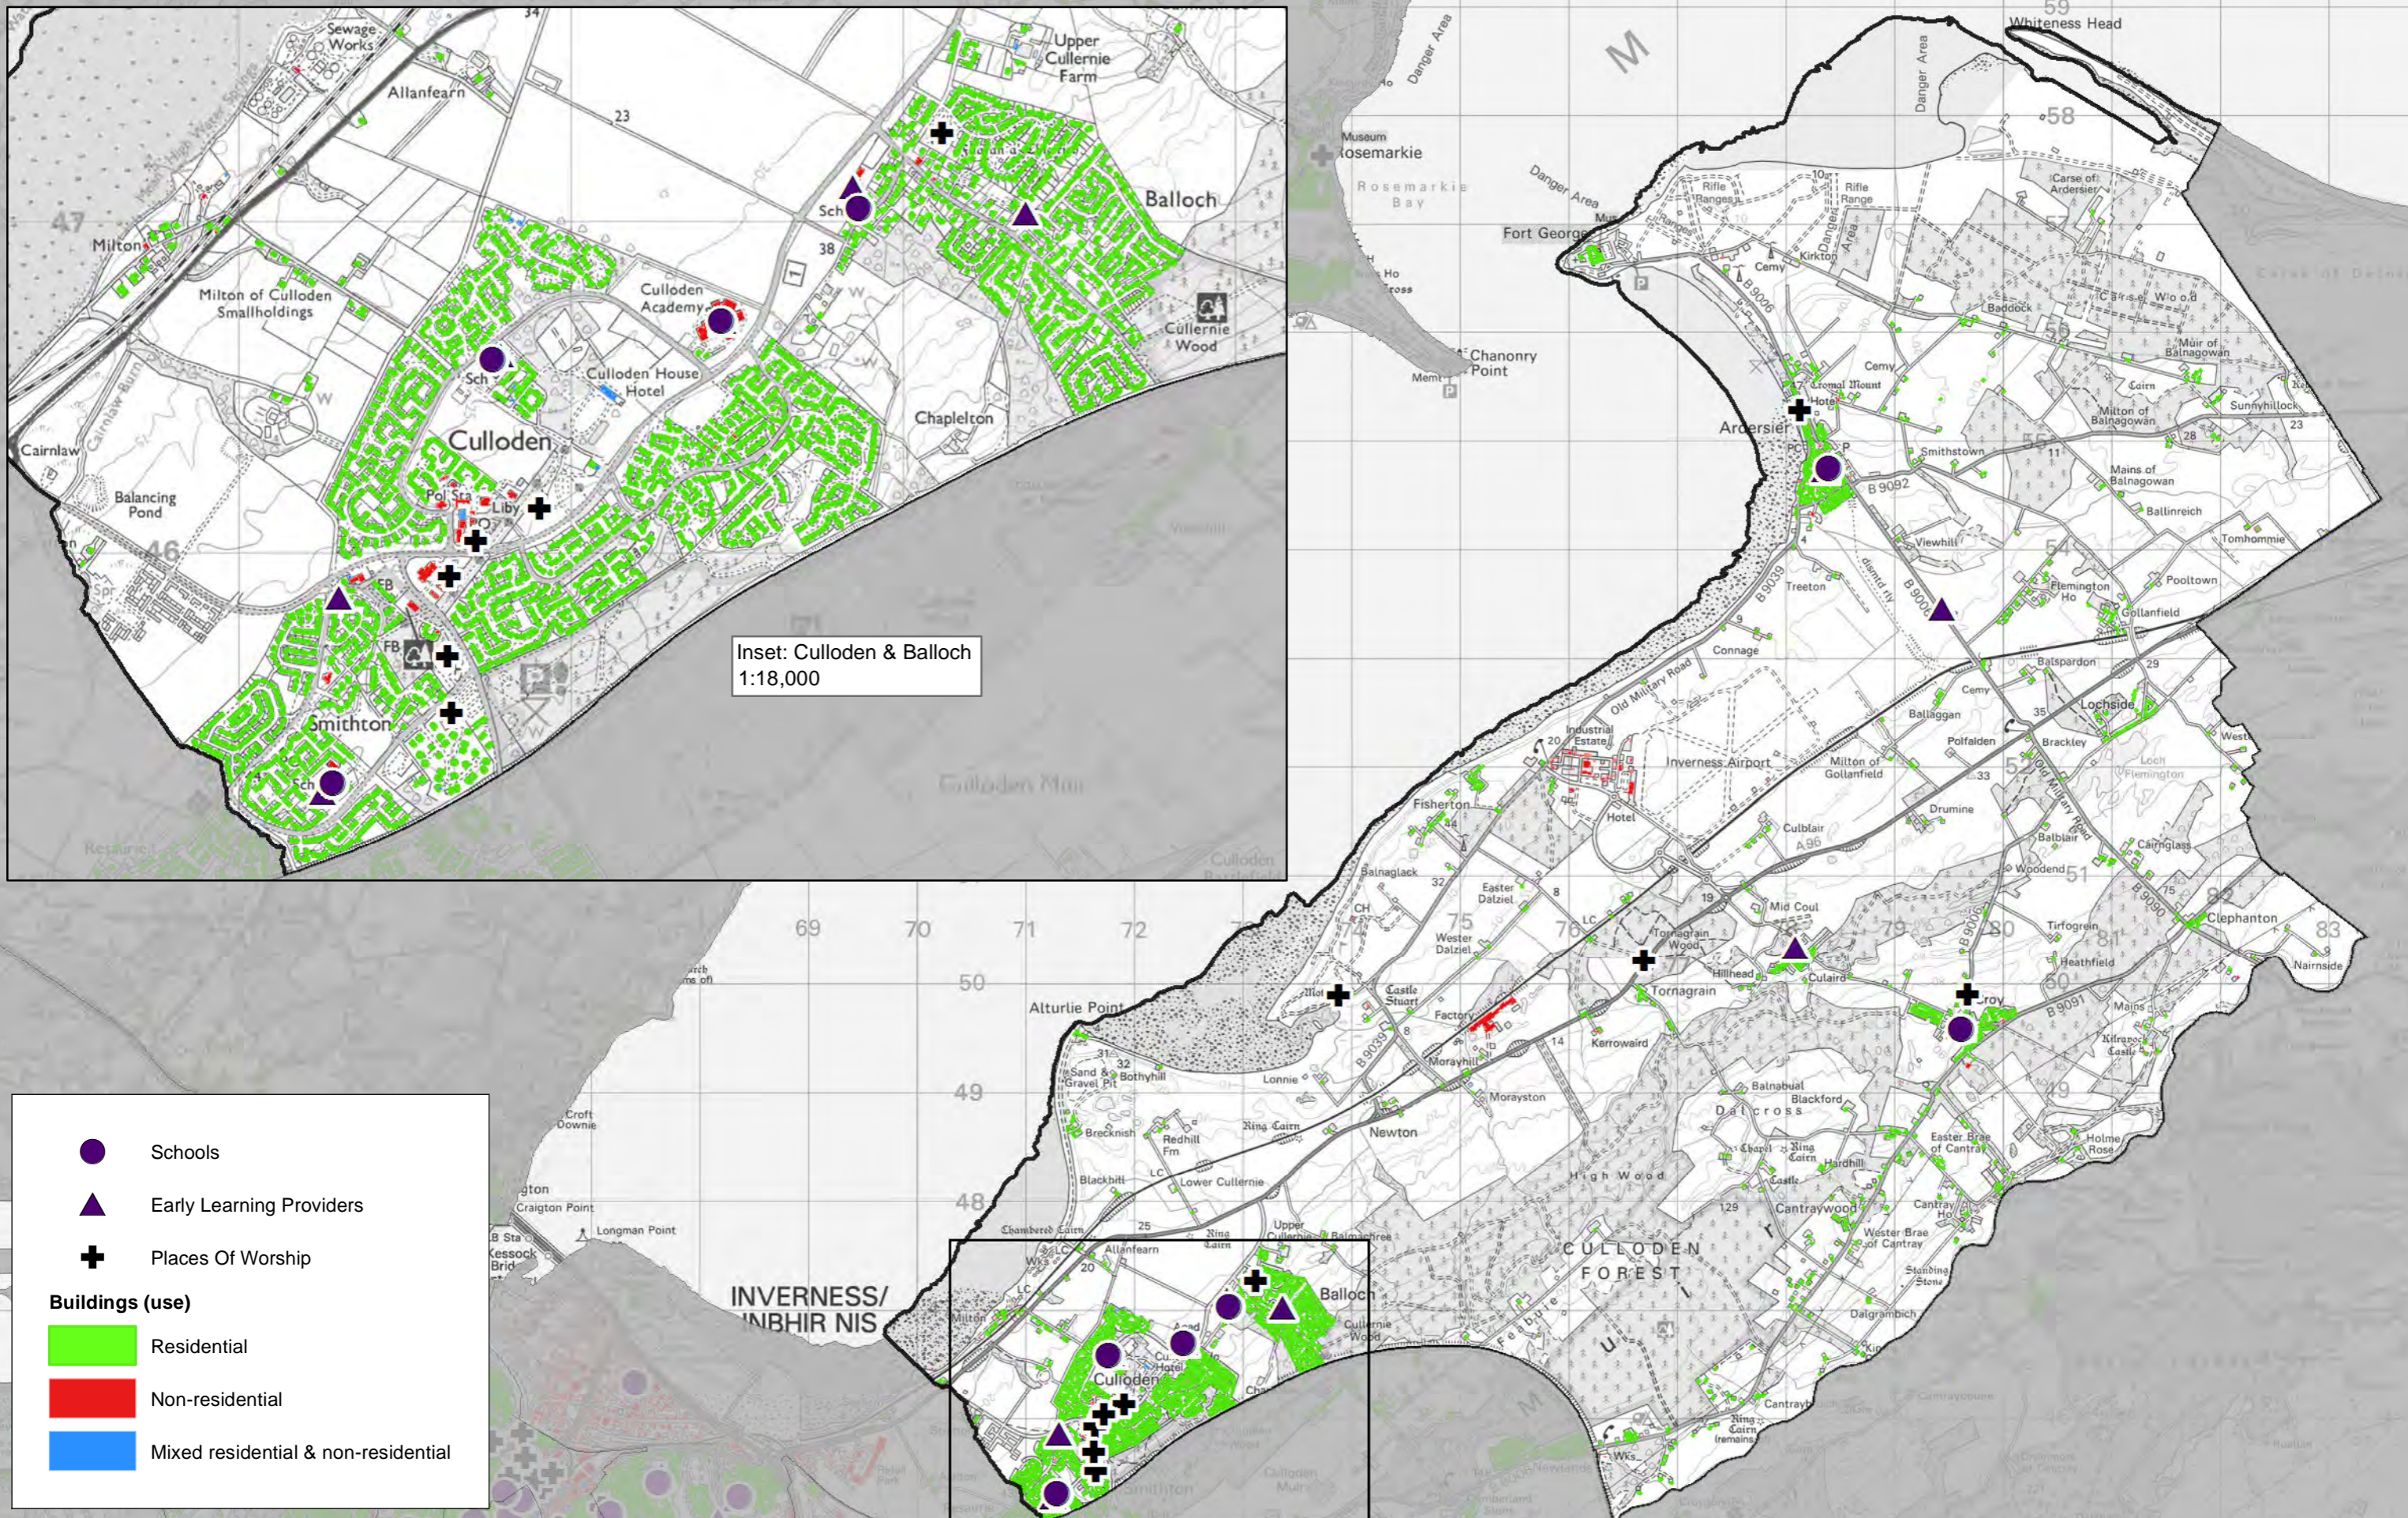

Licensing for Sex Entertainment Venues Ward 17 - Culloden and Ardersier

Inset: Culloden & Balloch
1:18,000

- Schools
- Early Learning Providers
- + Places Of Worship

Buildings (use)

- Residential
- Non-residential
- Mixed residential & non-residential