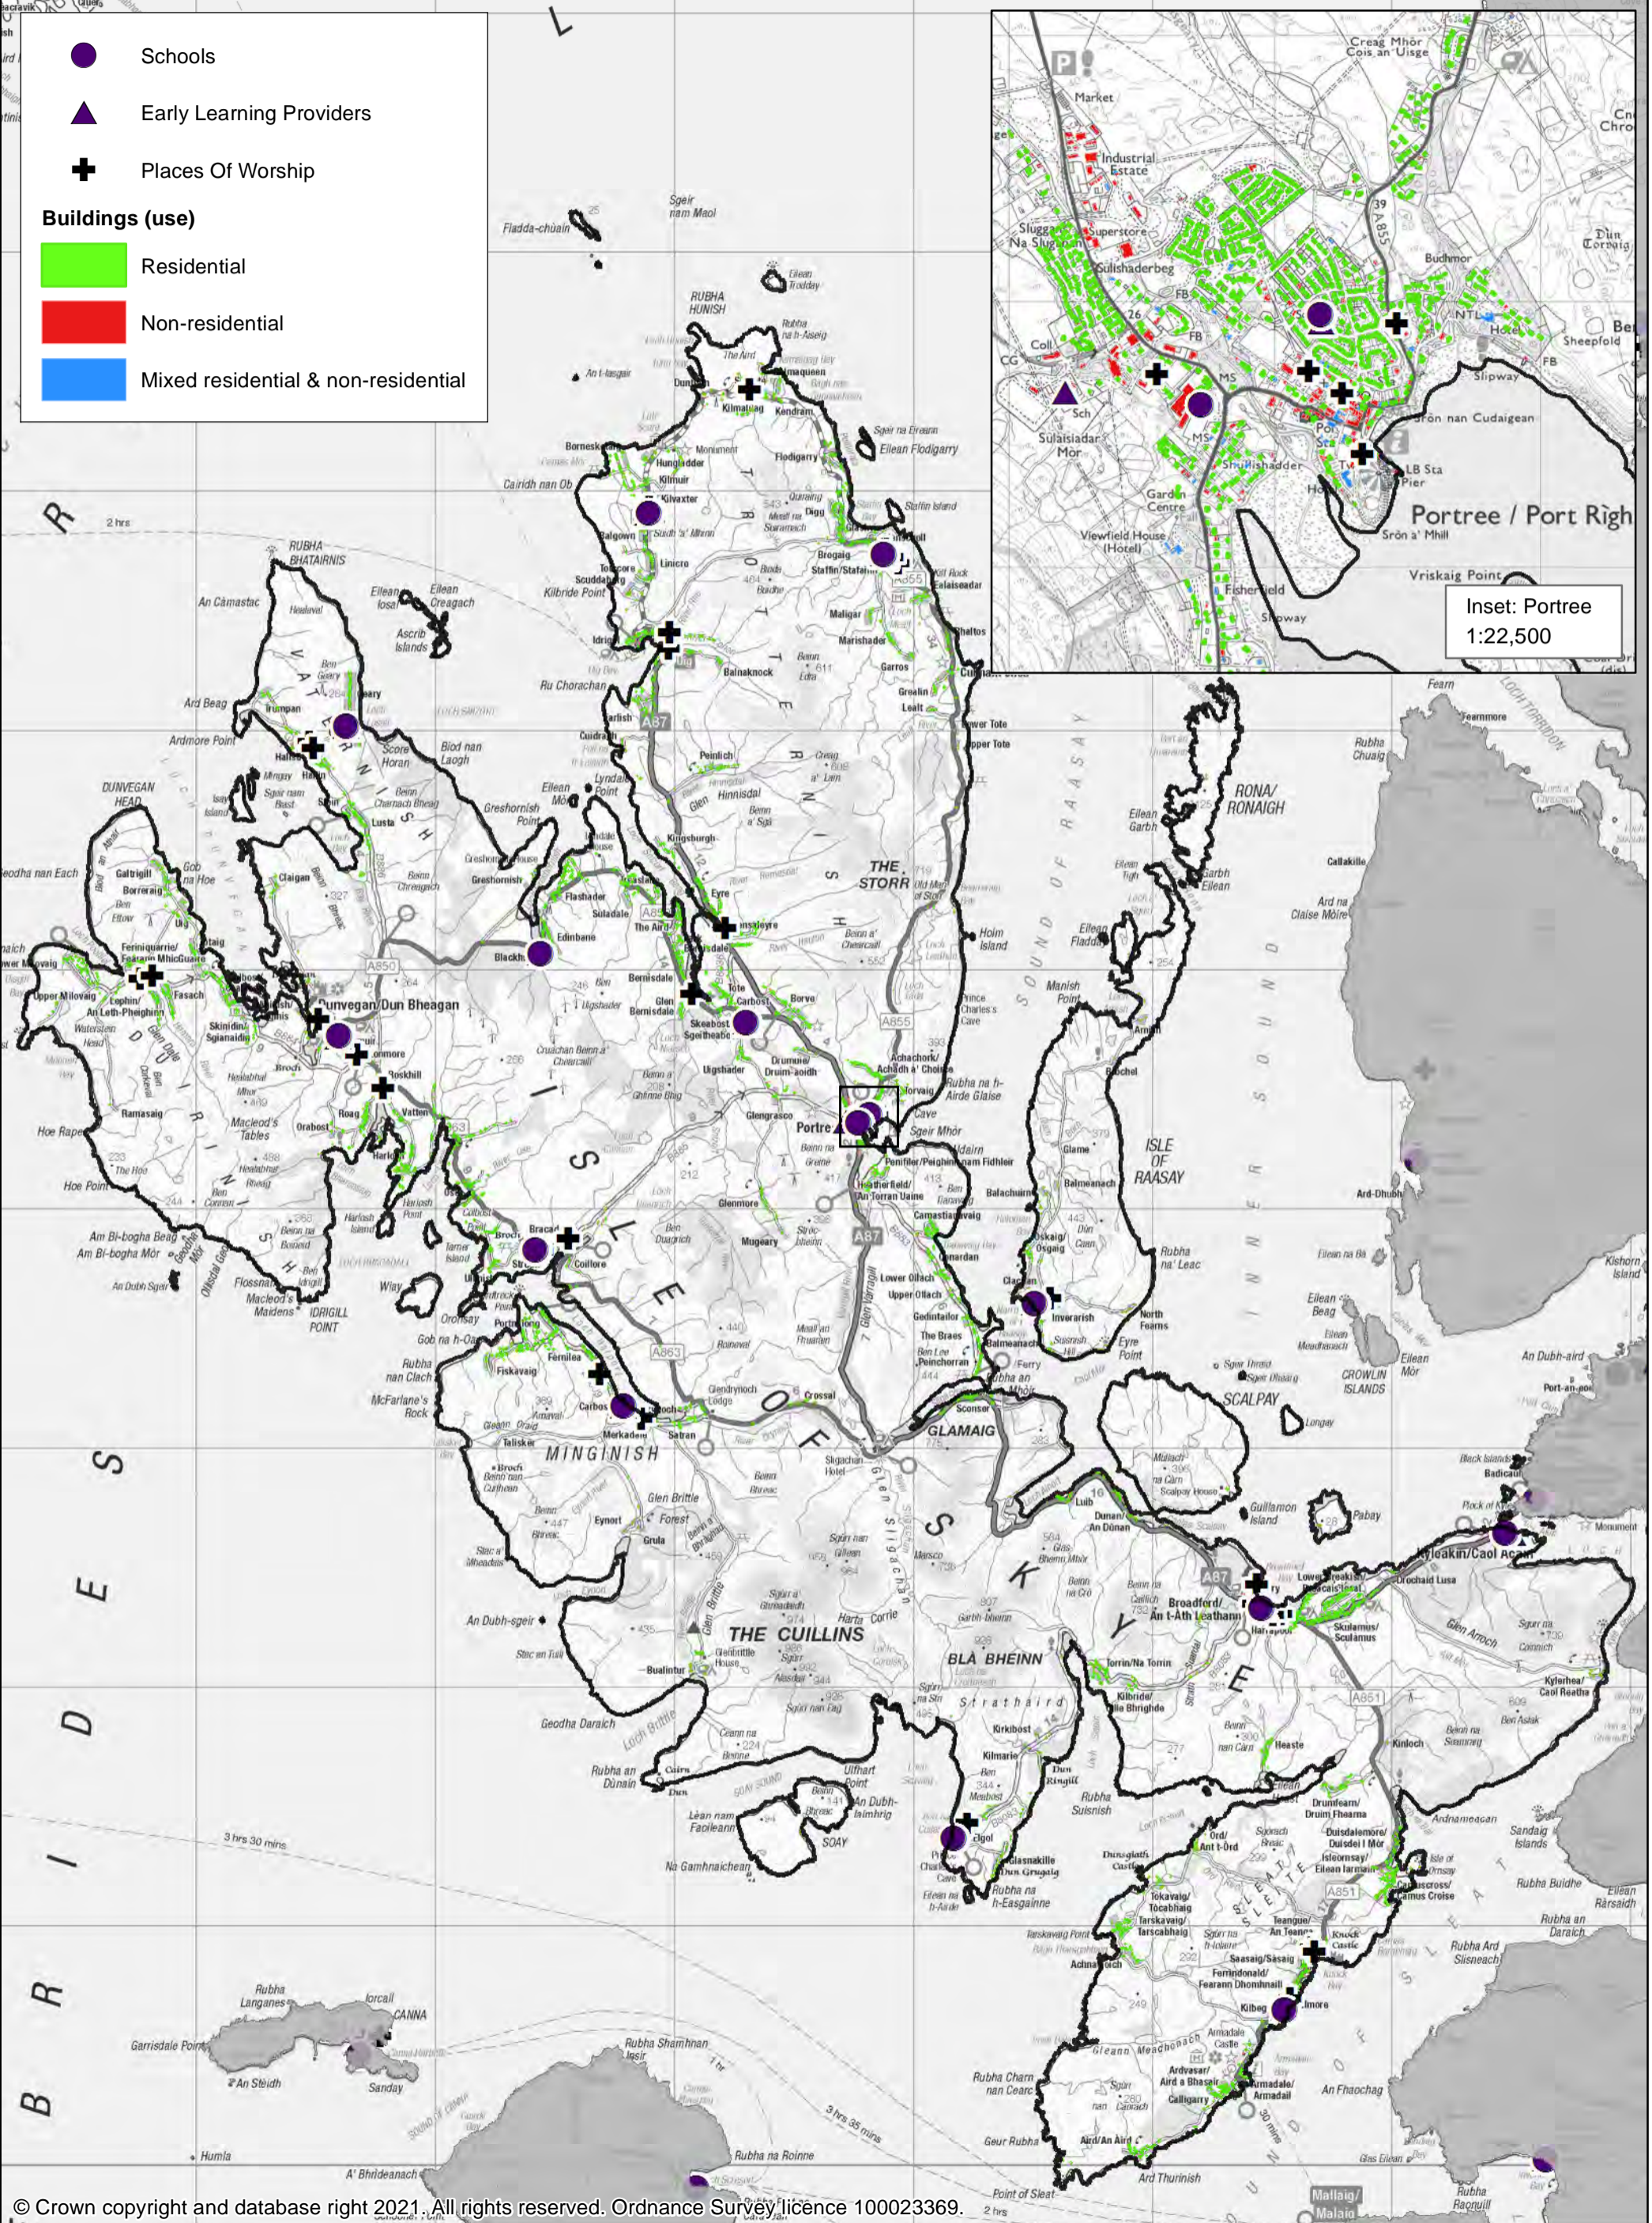

Licensing for Sex Entertainment Venues

Ward 10 - Eilean a' Cheò