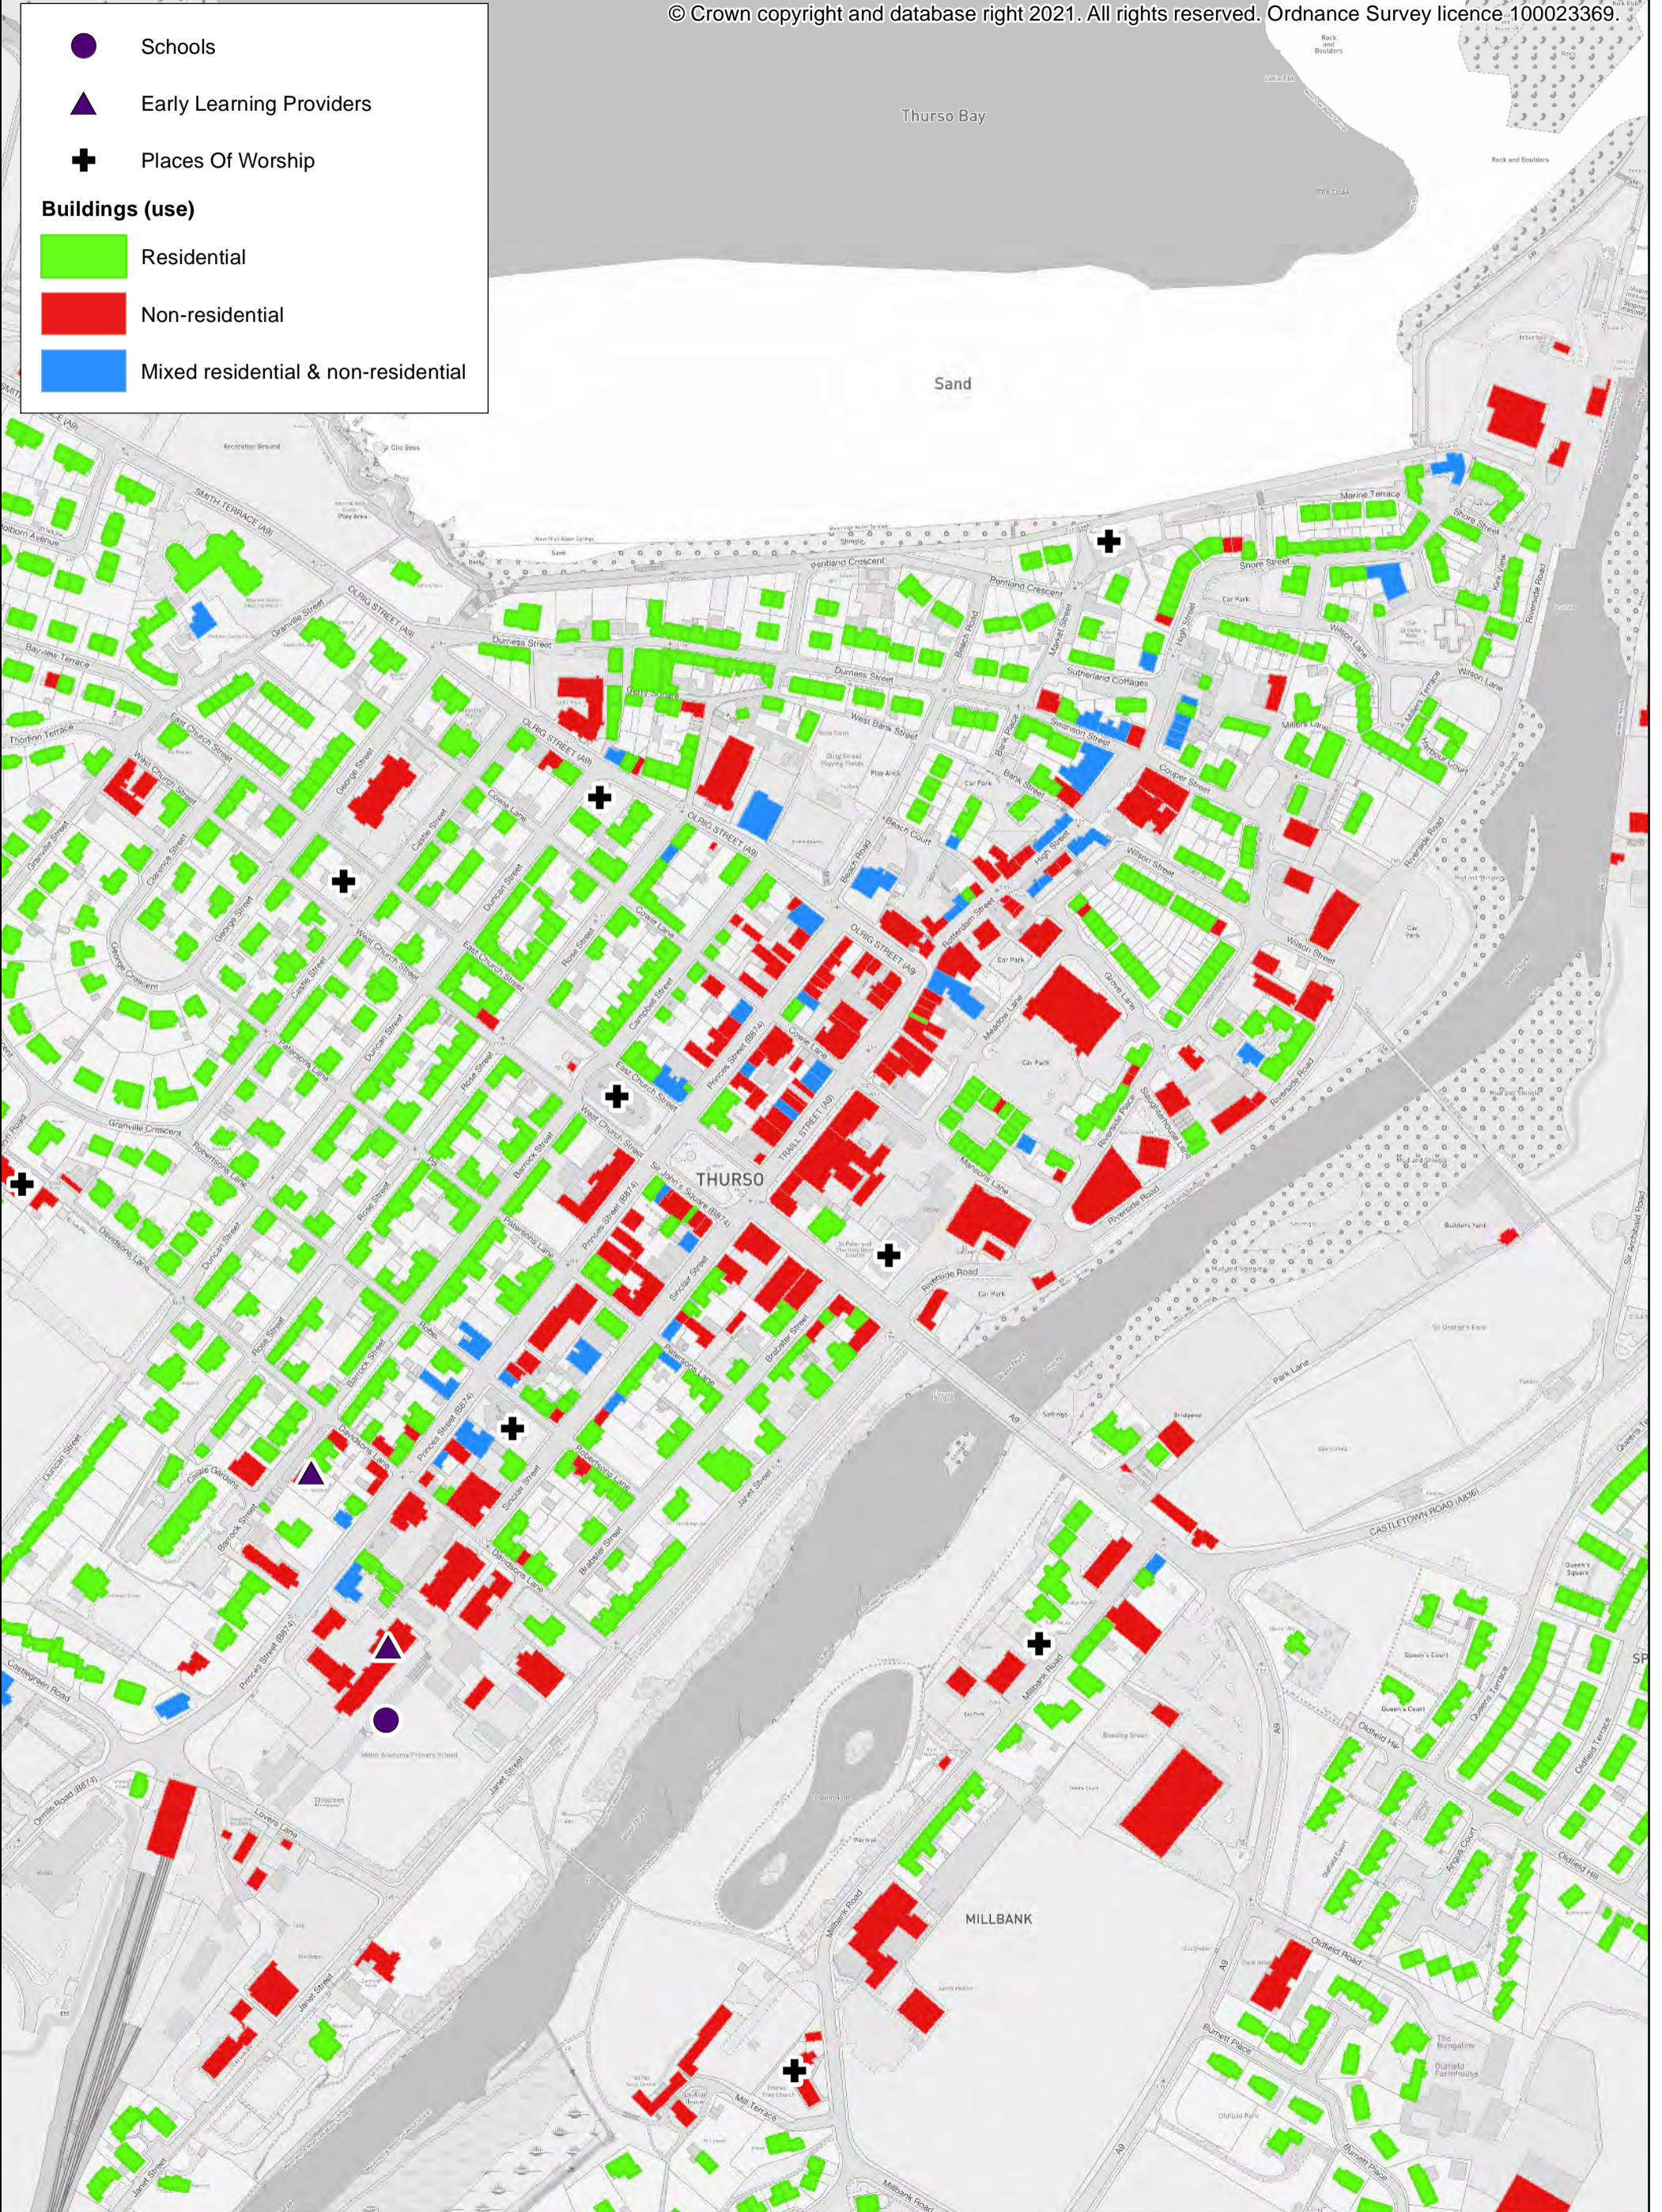

Licensing for Sex Entertainment Venues Thurso Town Centre

© Crown copyright and database right 2021. All rights reserved. Ordnance Survey licence 100023369.