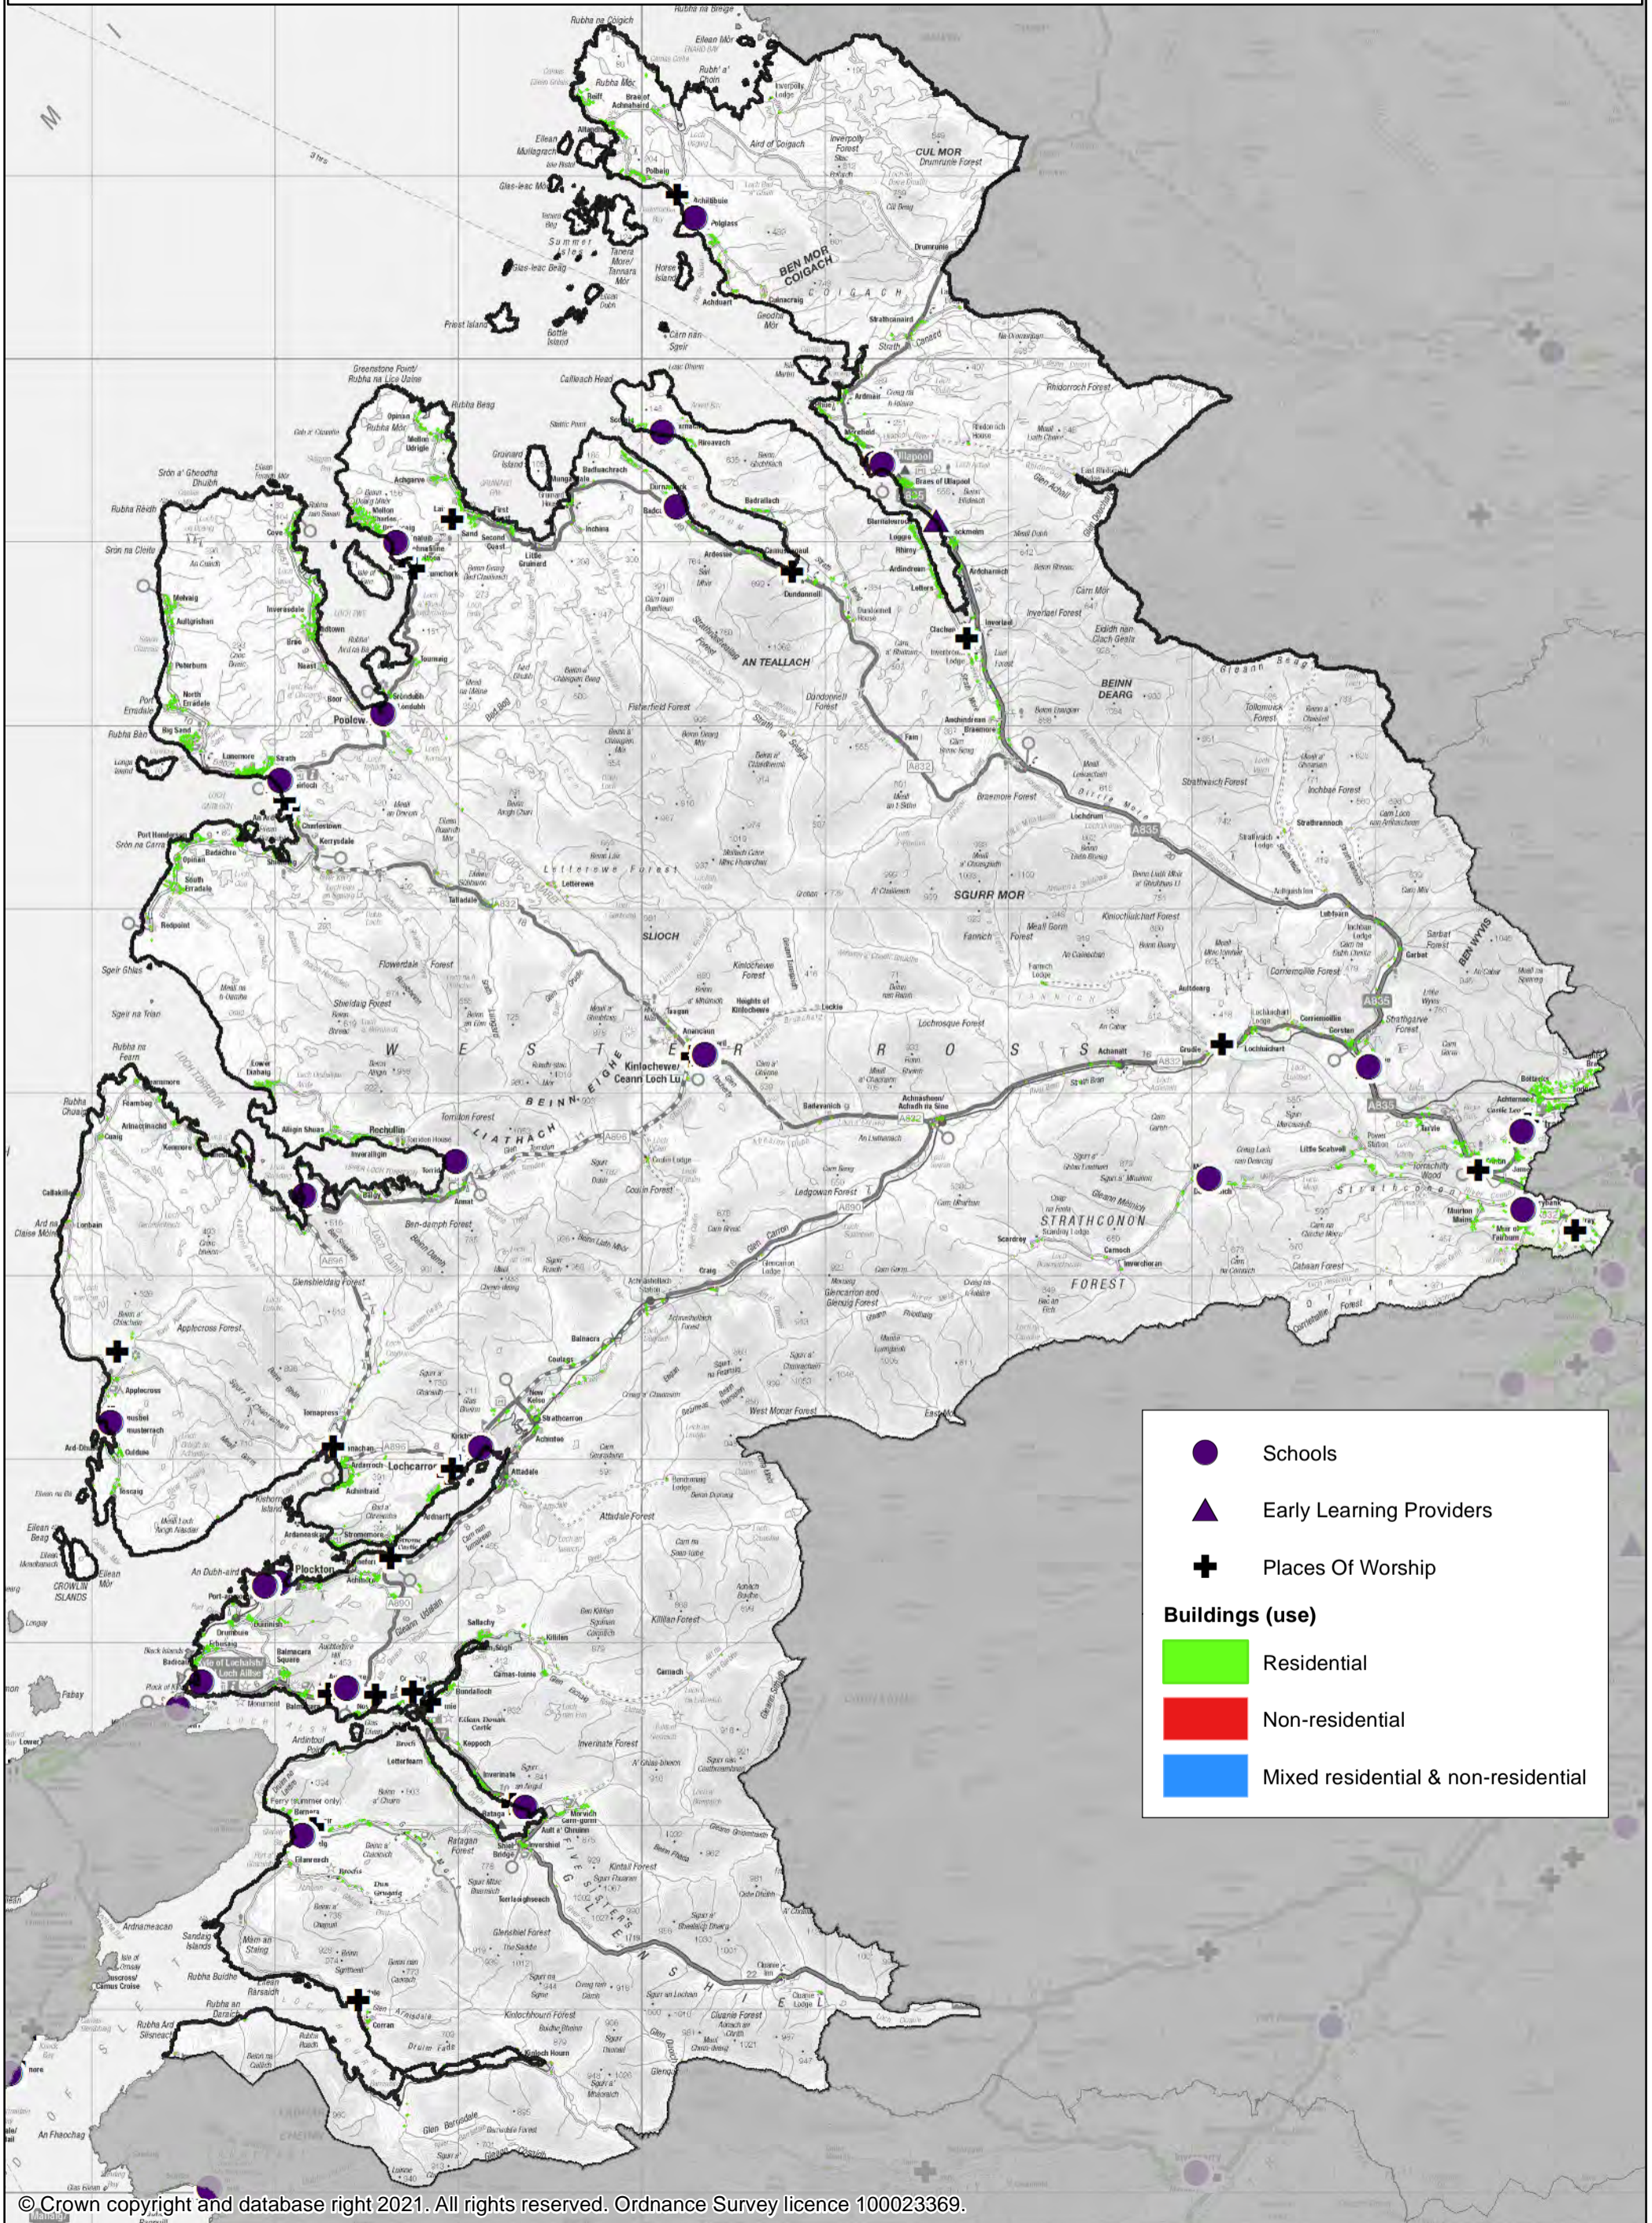

# Licensing for Sex Entertainment Venues Ward 02 - Thurso and Northwest Caithness

- Schools
- ▲ Early Learning Providers
- ✚ Places Of Worship

**Buildings (use)**

- Residential
- Non-residential
- Mixed residential & non-residential