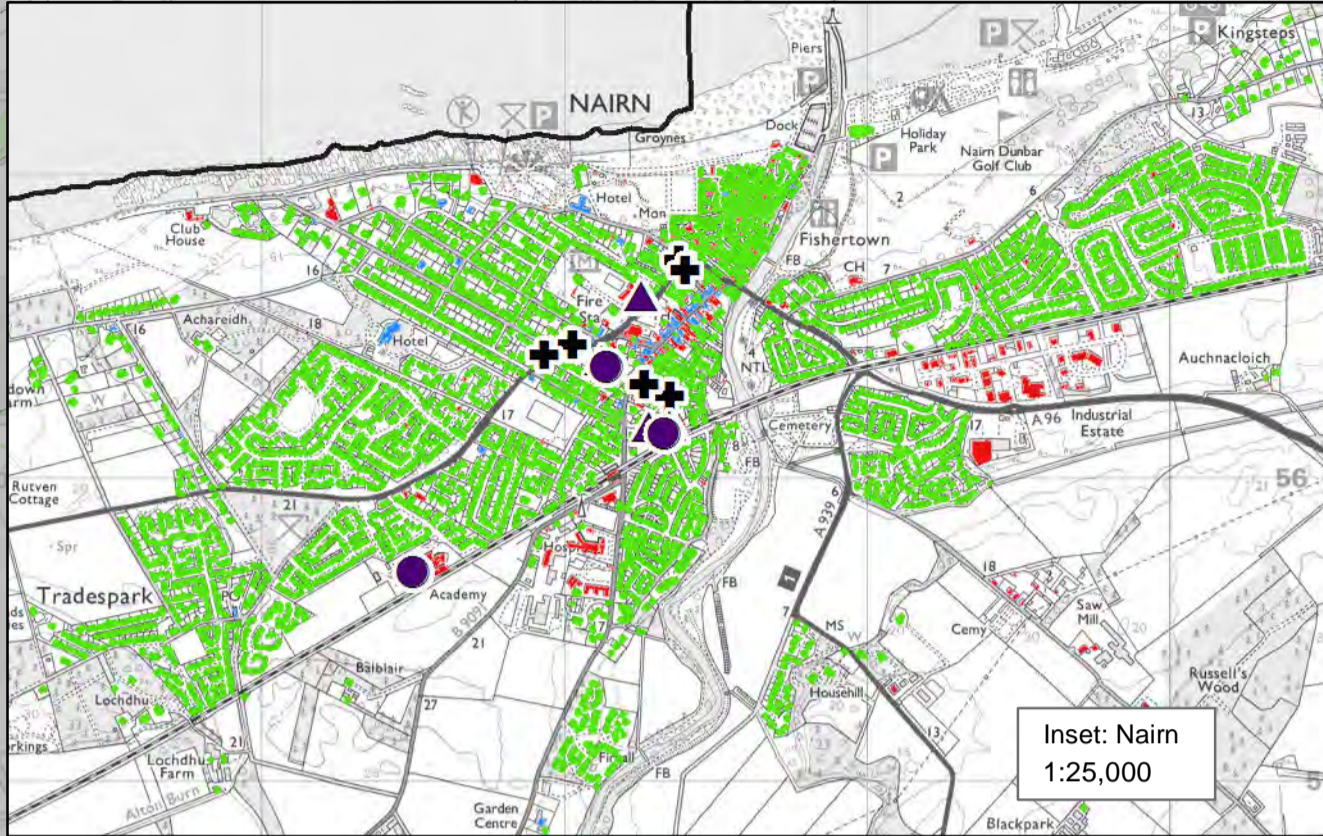

# Licensing for Sex Entertainment Venues Ward 16 - Inverness Millburn

	Schools
	Early Learning Providers
	Places Of Worship
<b>Buildings (use)</b>	
	Residential
	Non-residential
	Mixed residential & non-residential

# Licensing for Sex Entertainment Venues Ward 17 - Culloden and Ardersier

Inset: Culloden & Balloch  
1:18,000

- Schools
- Early Learning Providers
- + Places Of Worship

**Buildings (use)**

- Residential
- Non-residential
- Mixed residential & non-residential

Inset: Nairn  
1:25,000

- Schools
- ▲ Early Learning Providers
- + Places Of Worship

**Buildings (use)**

- Residential
- Non-residential
- Mixed residential & non-residential