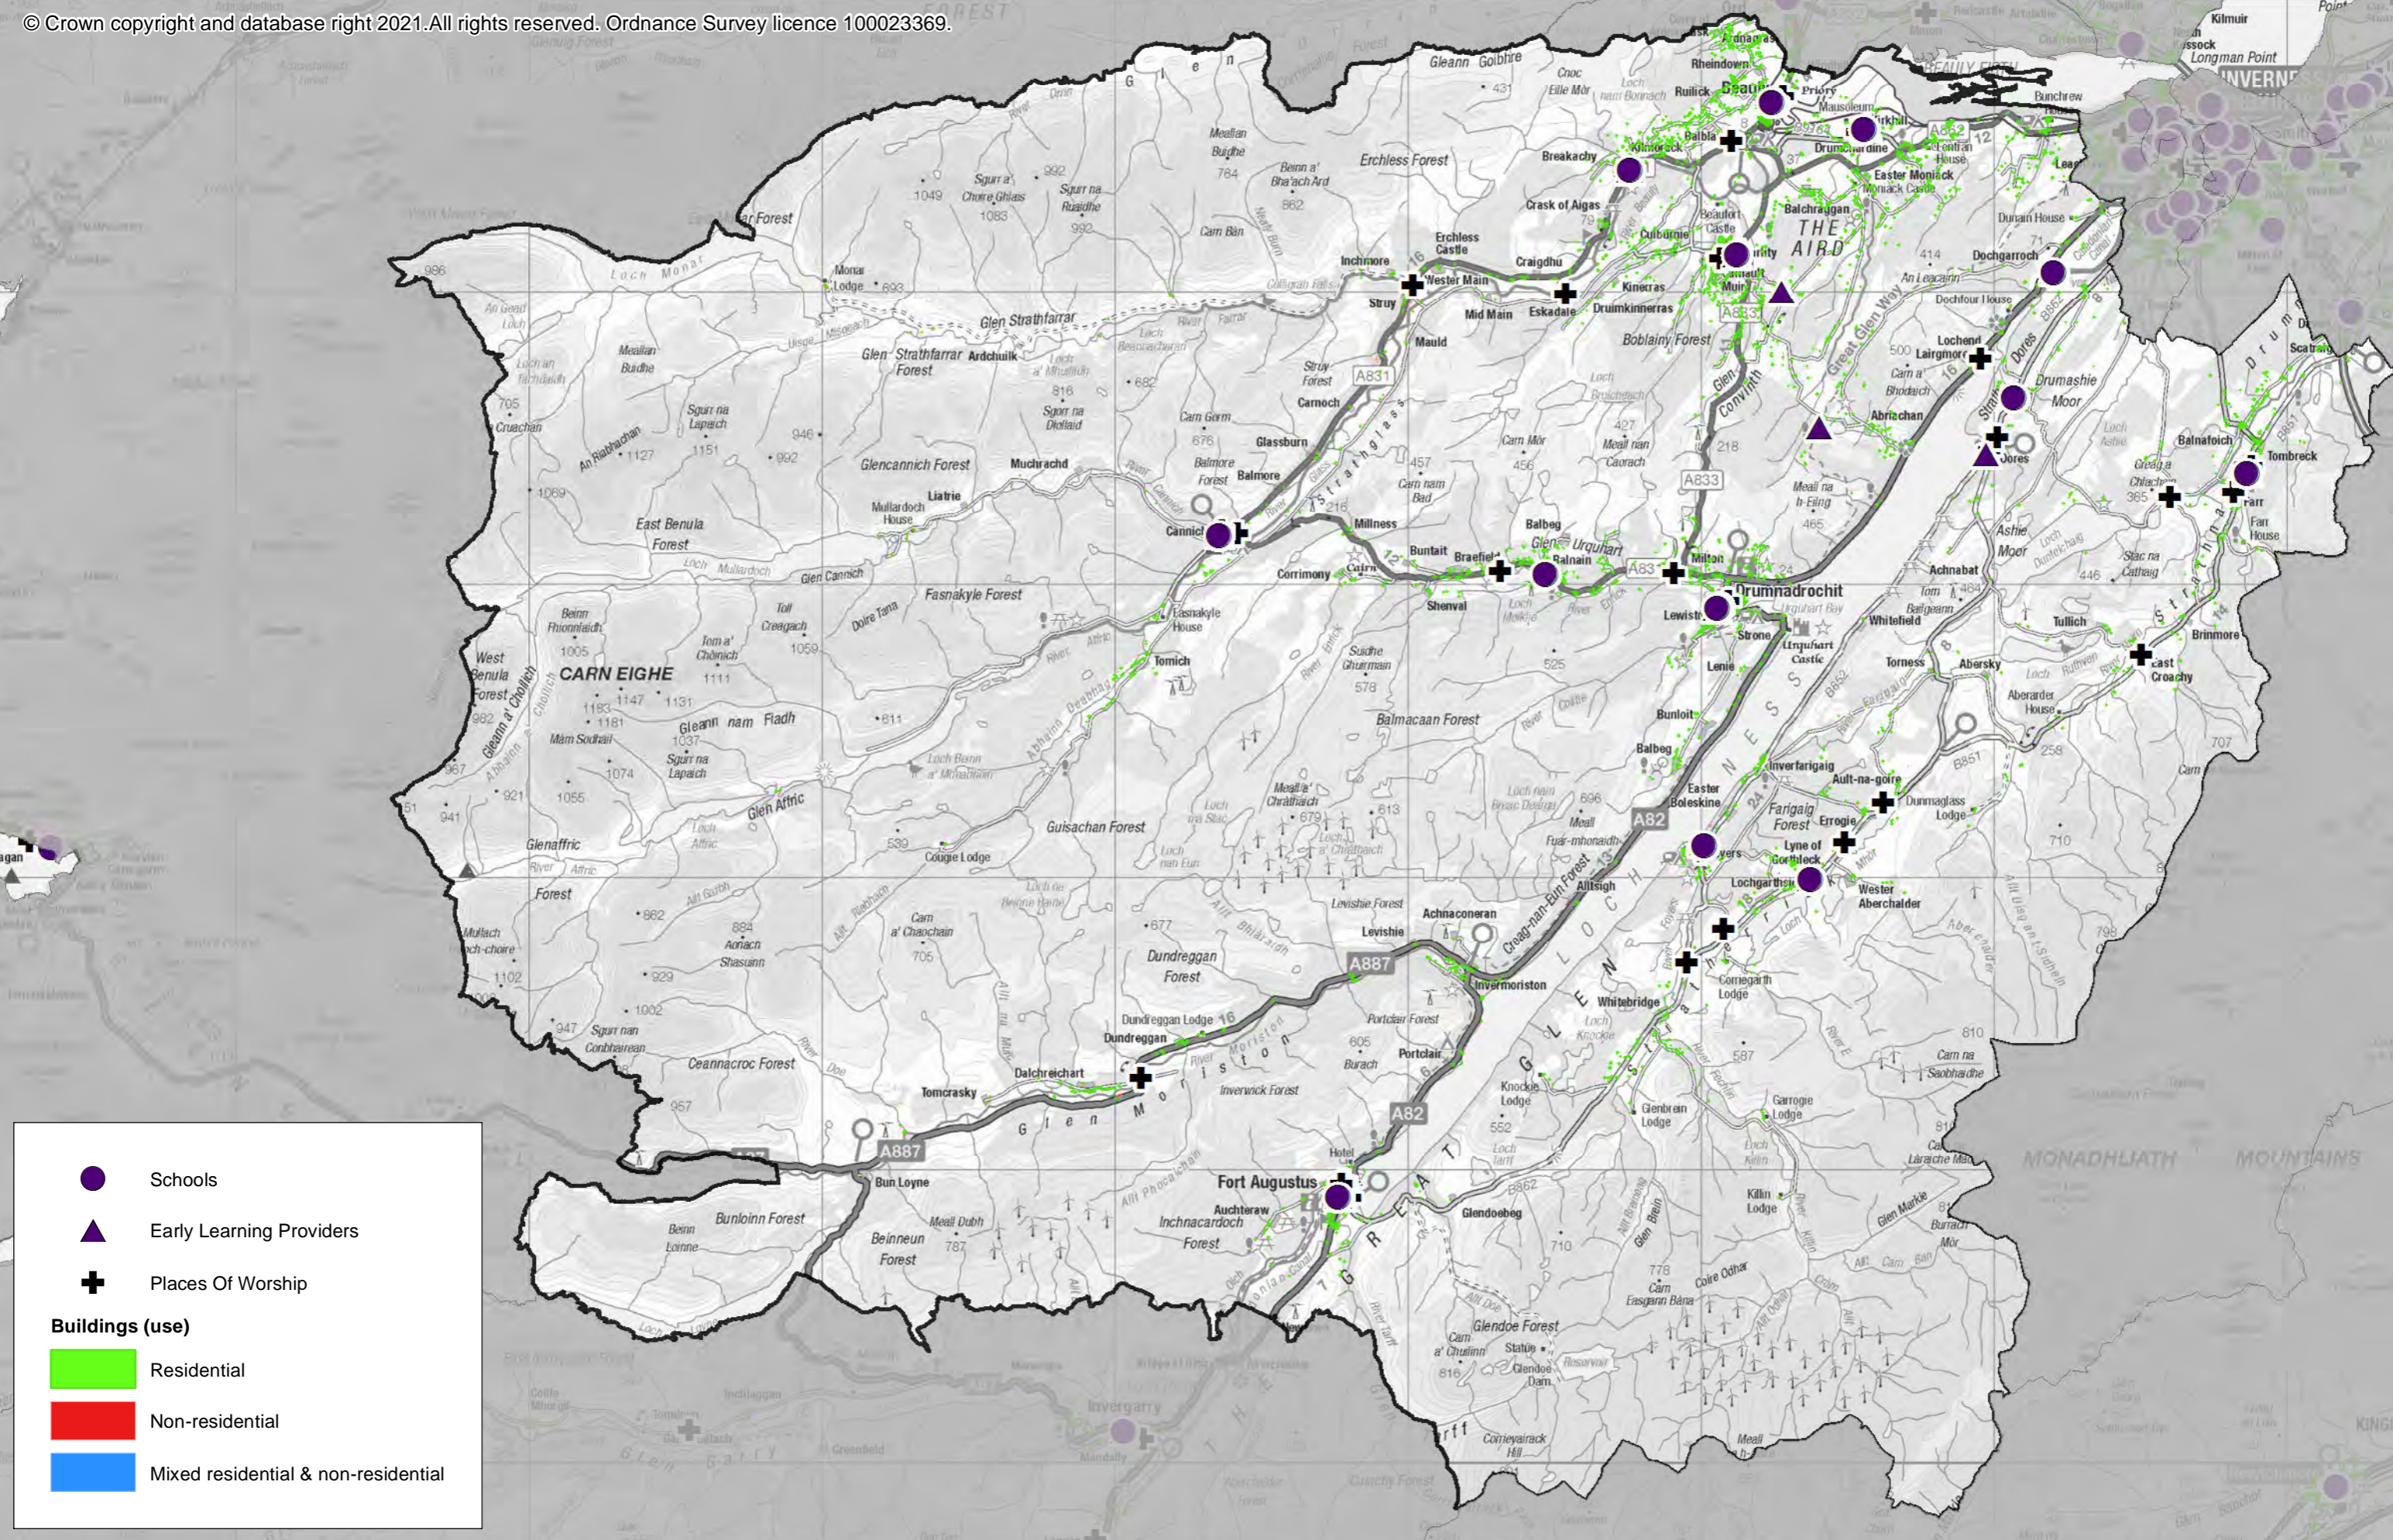

Licensing for Sex Entertainment Venues Ward 12 - Aird and Loch Ness

© Crown copyright and database right 2021. All rights reserved. Ordnance Survey licence 100023369.