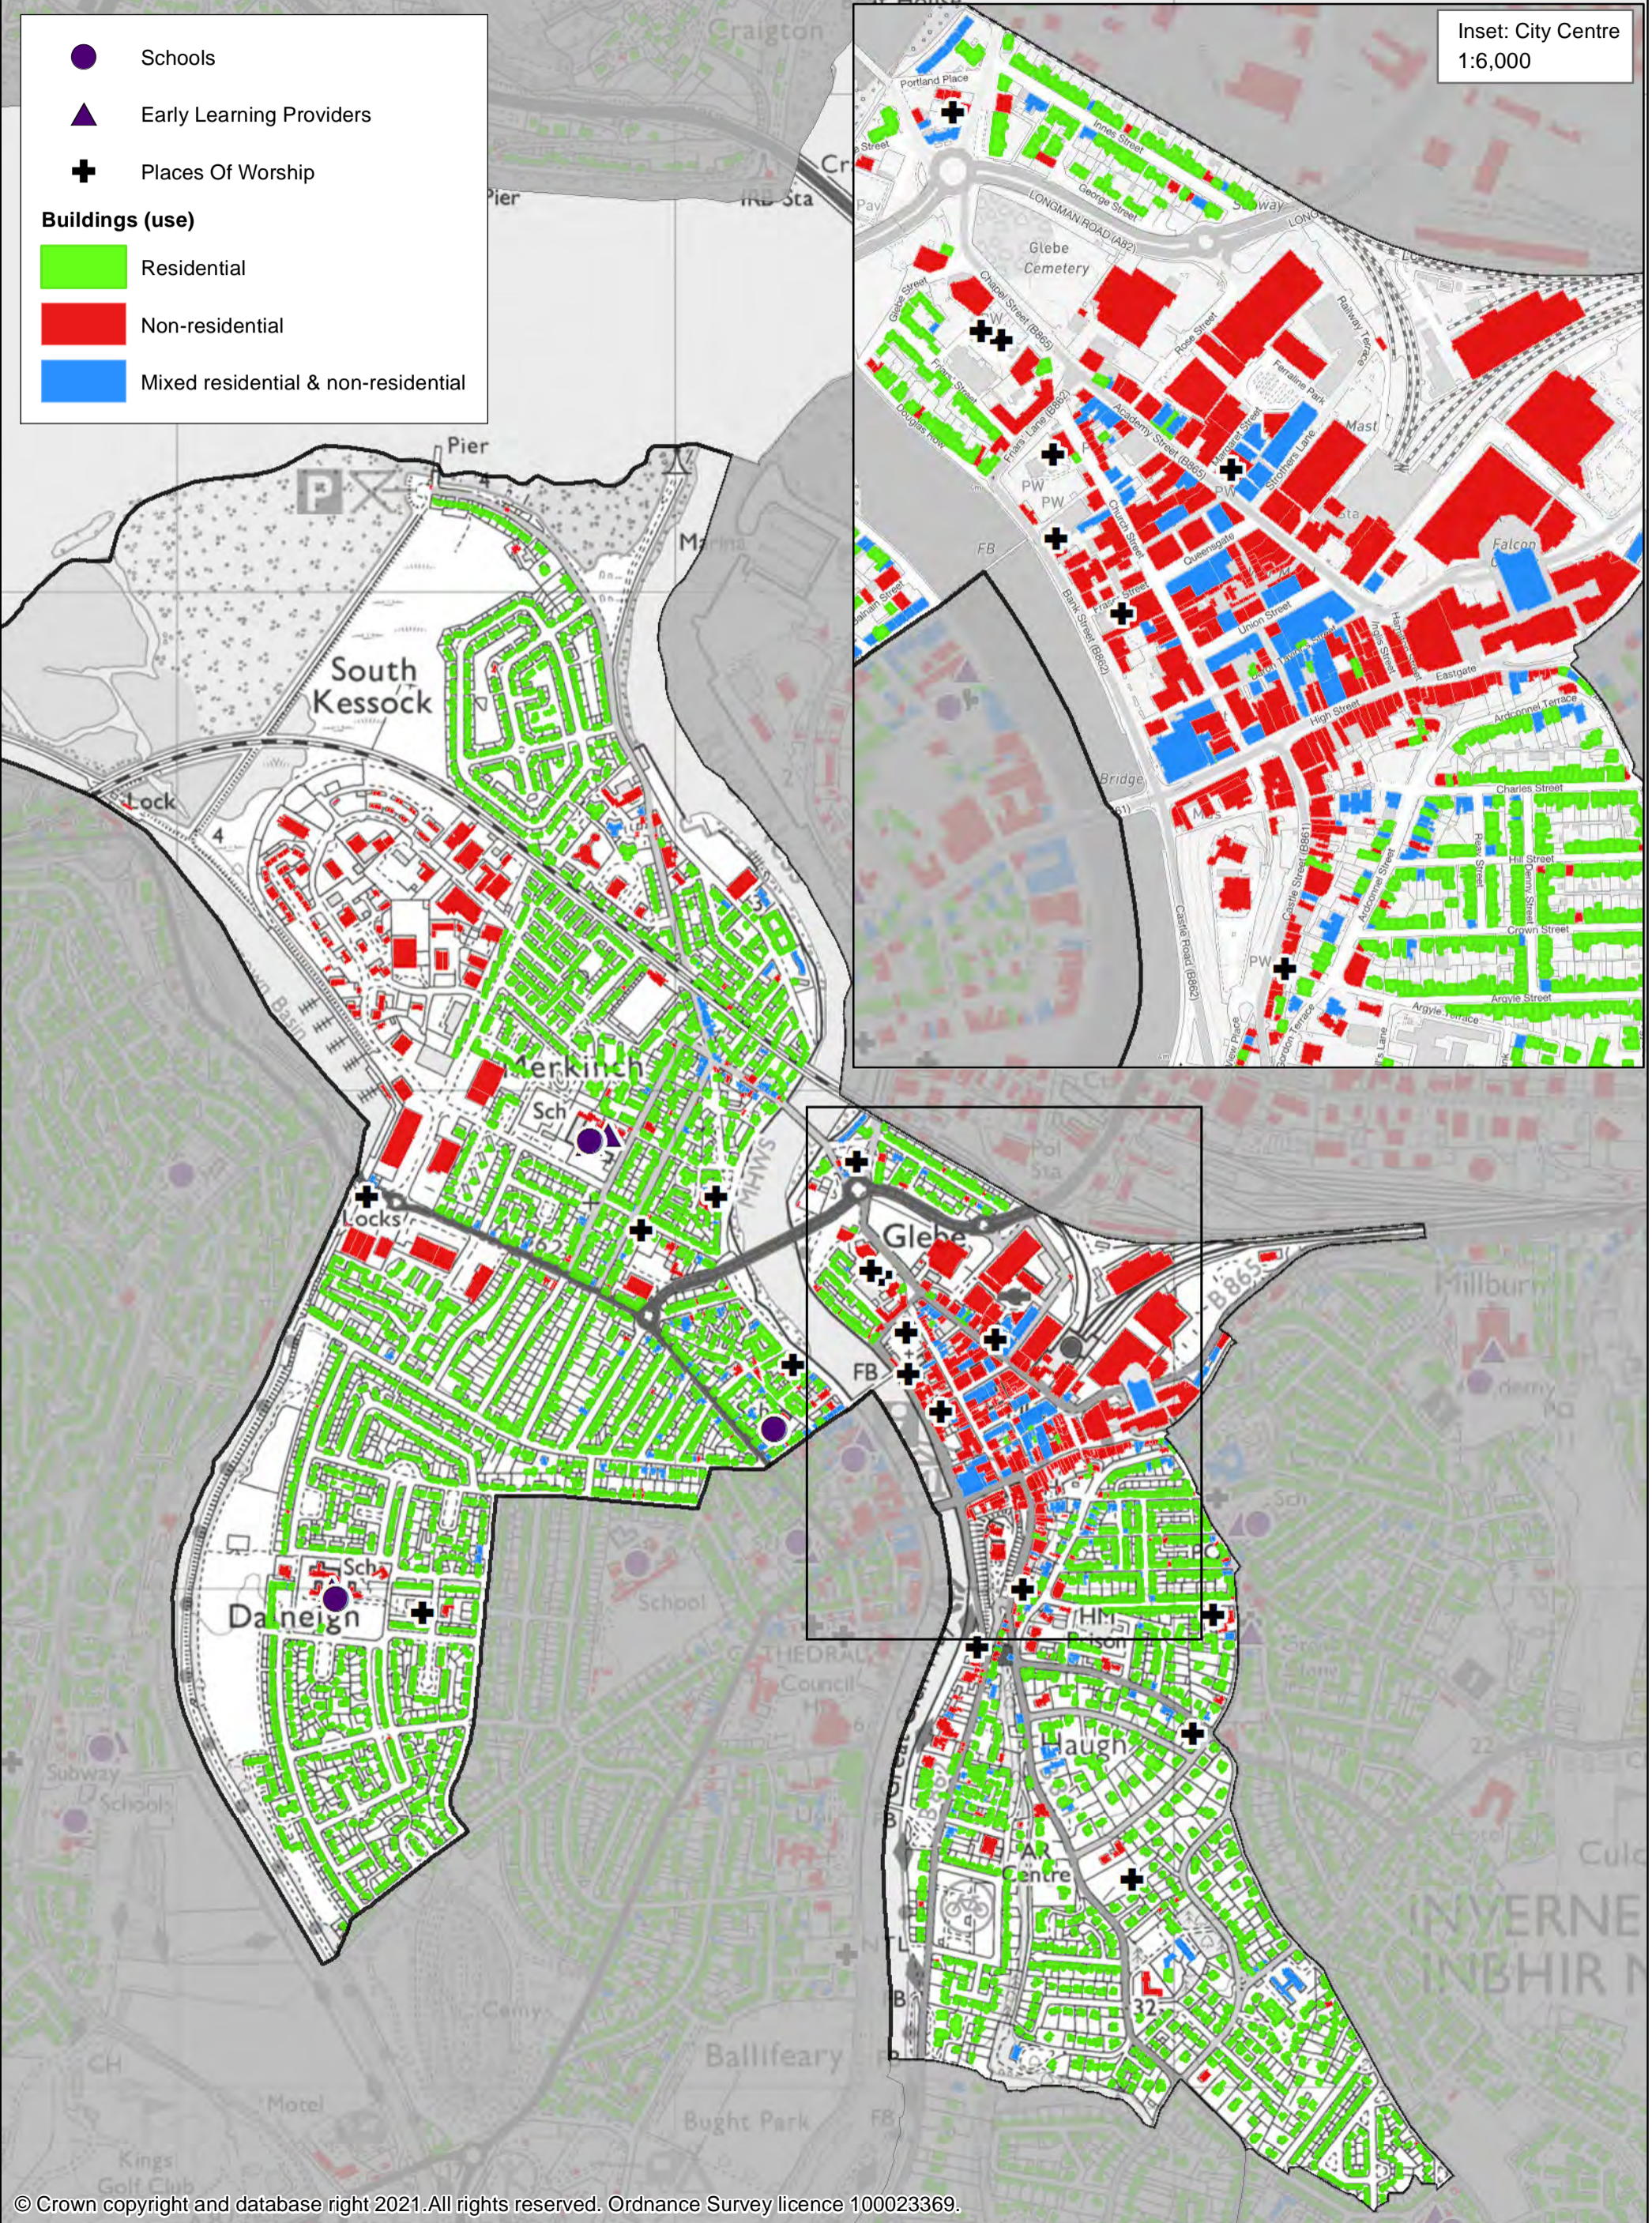

Licensing for Sex Entertainment Venues Ward 14 - Inverness Central