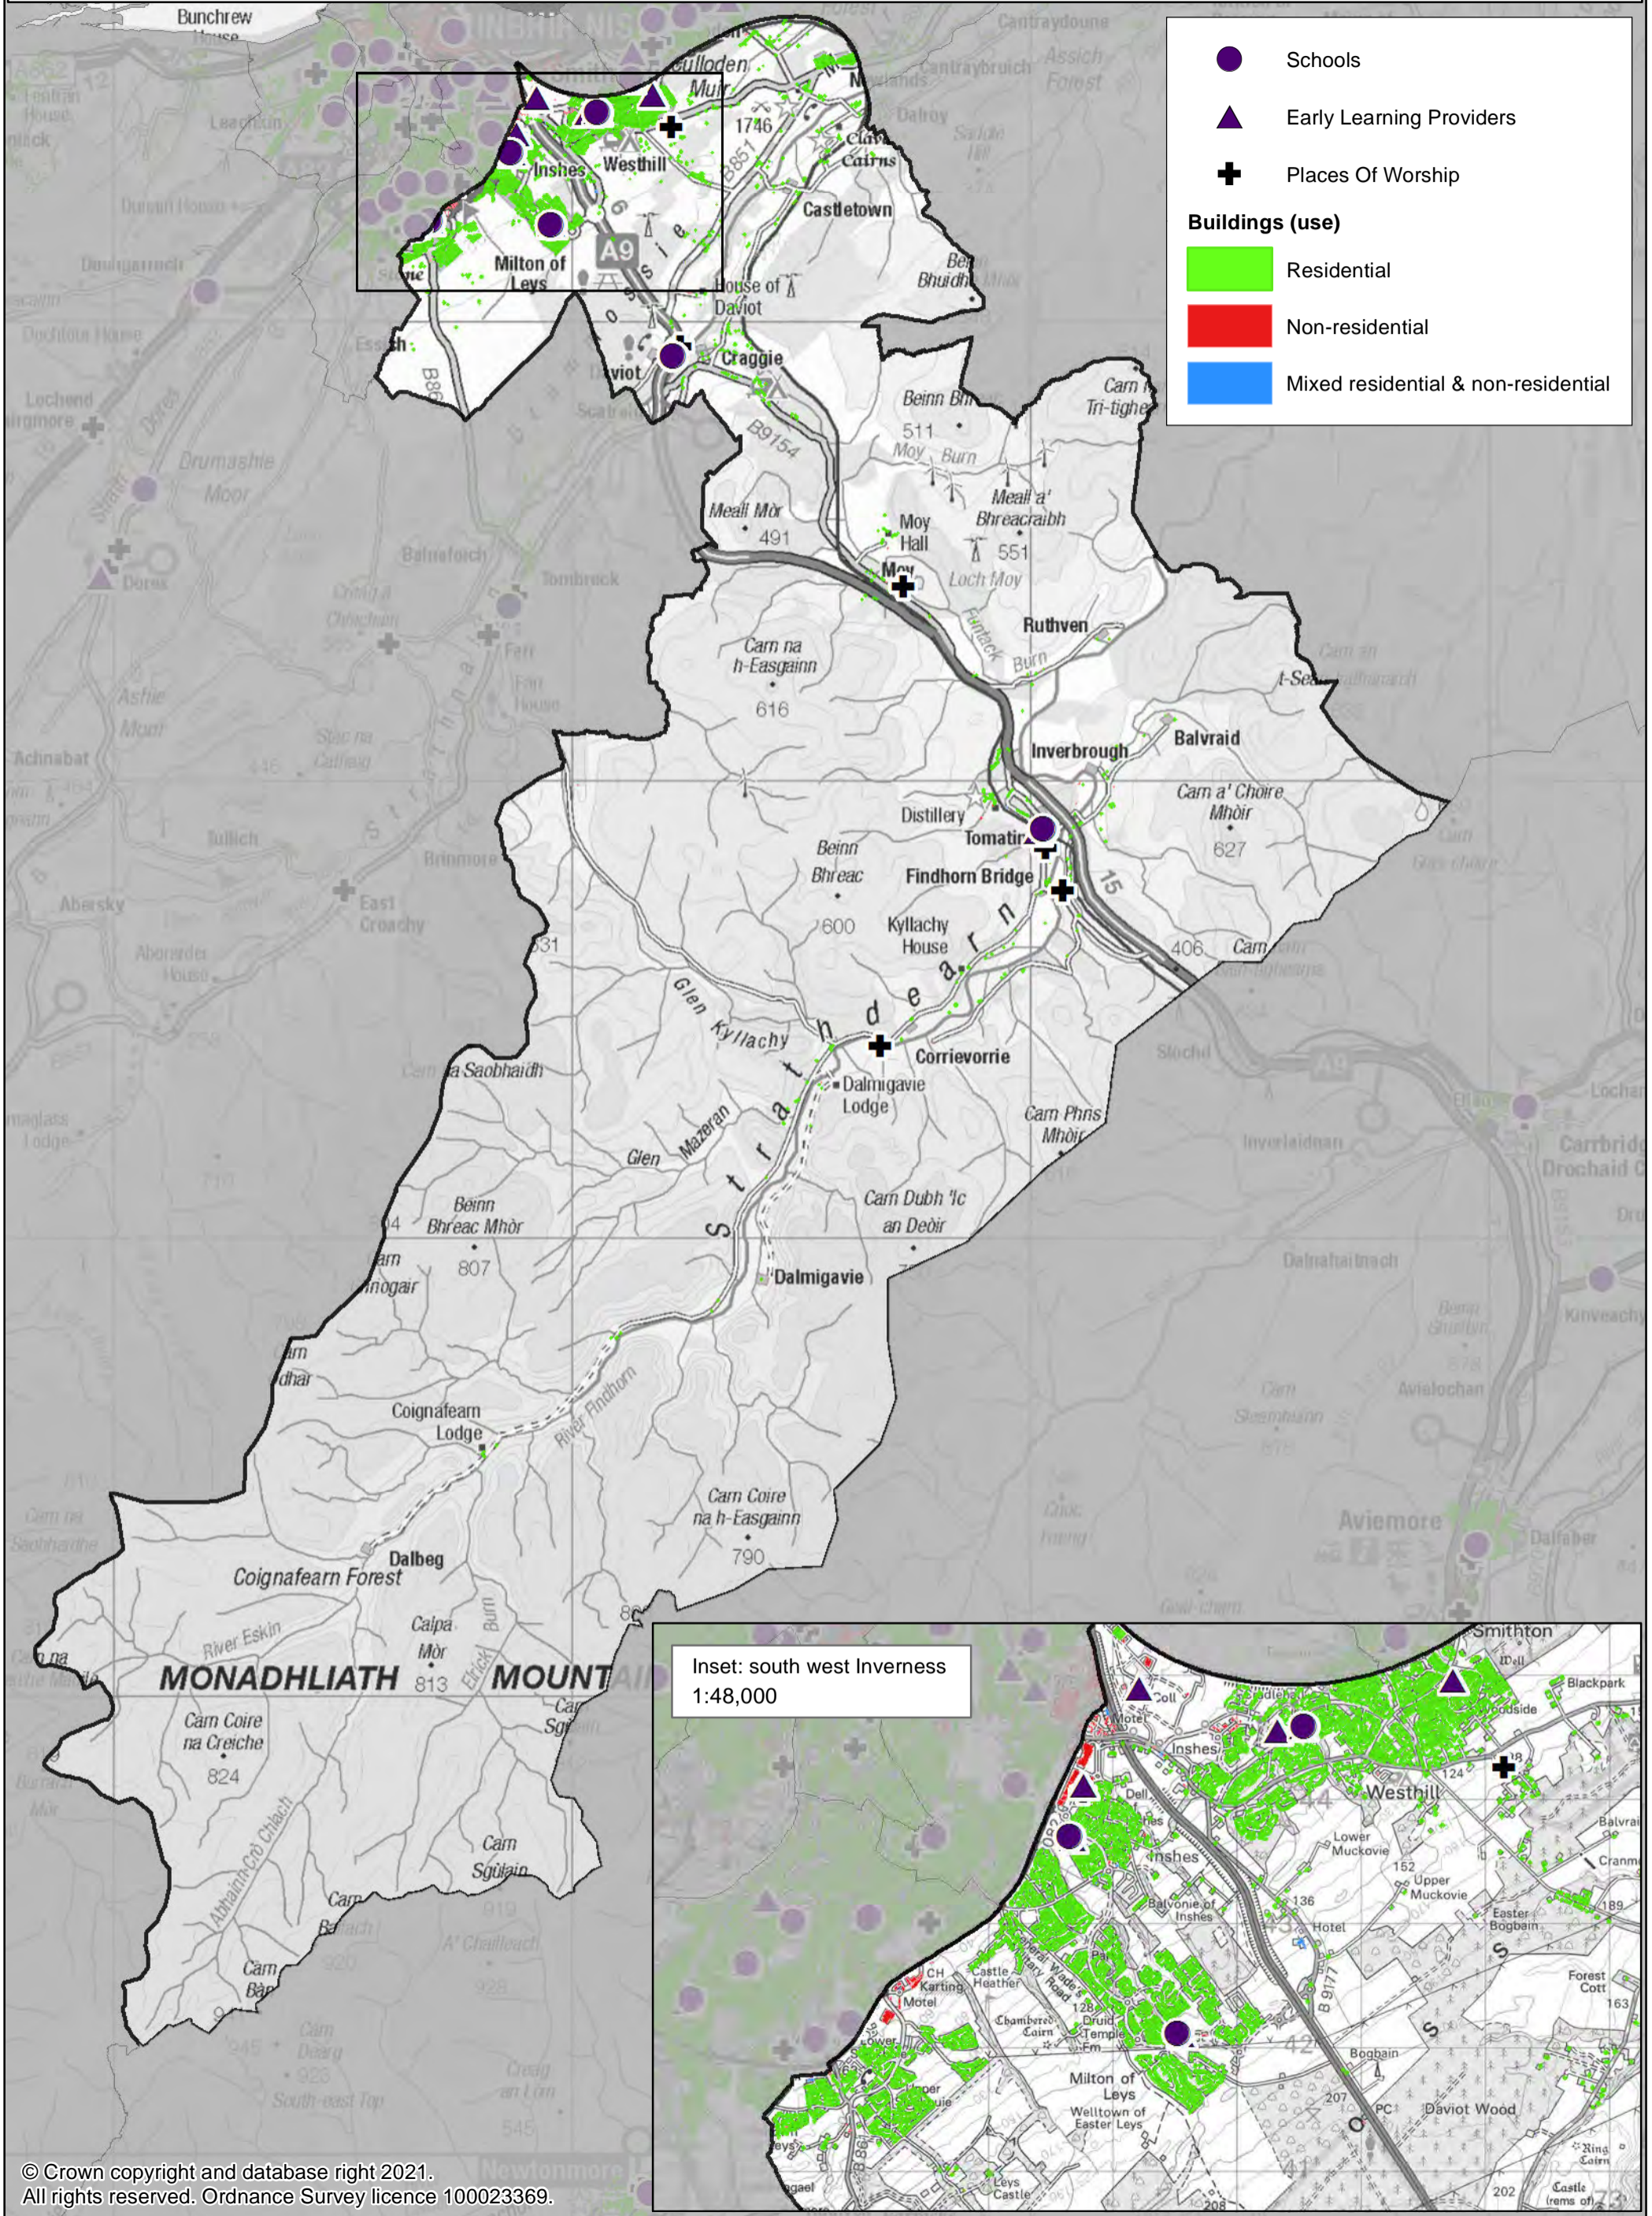

Licensing for Sex Entertainment Venues Ward 19 - Inverness South