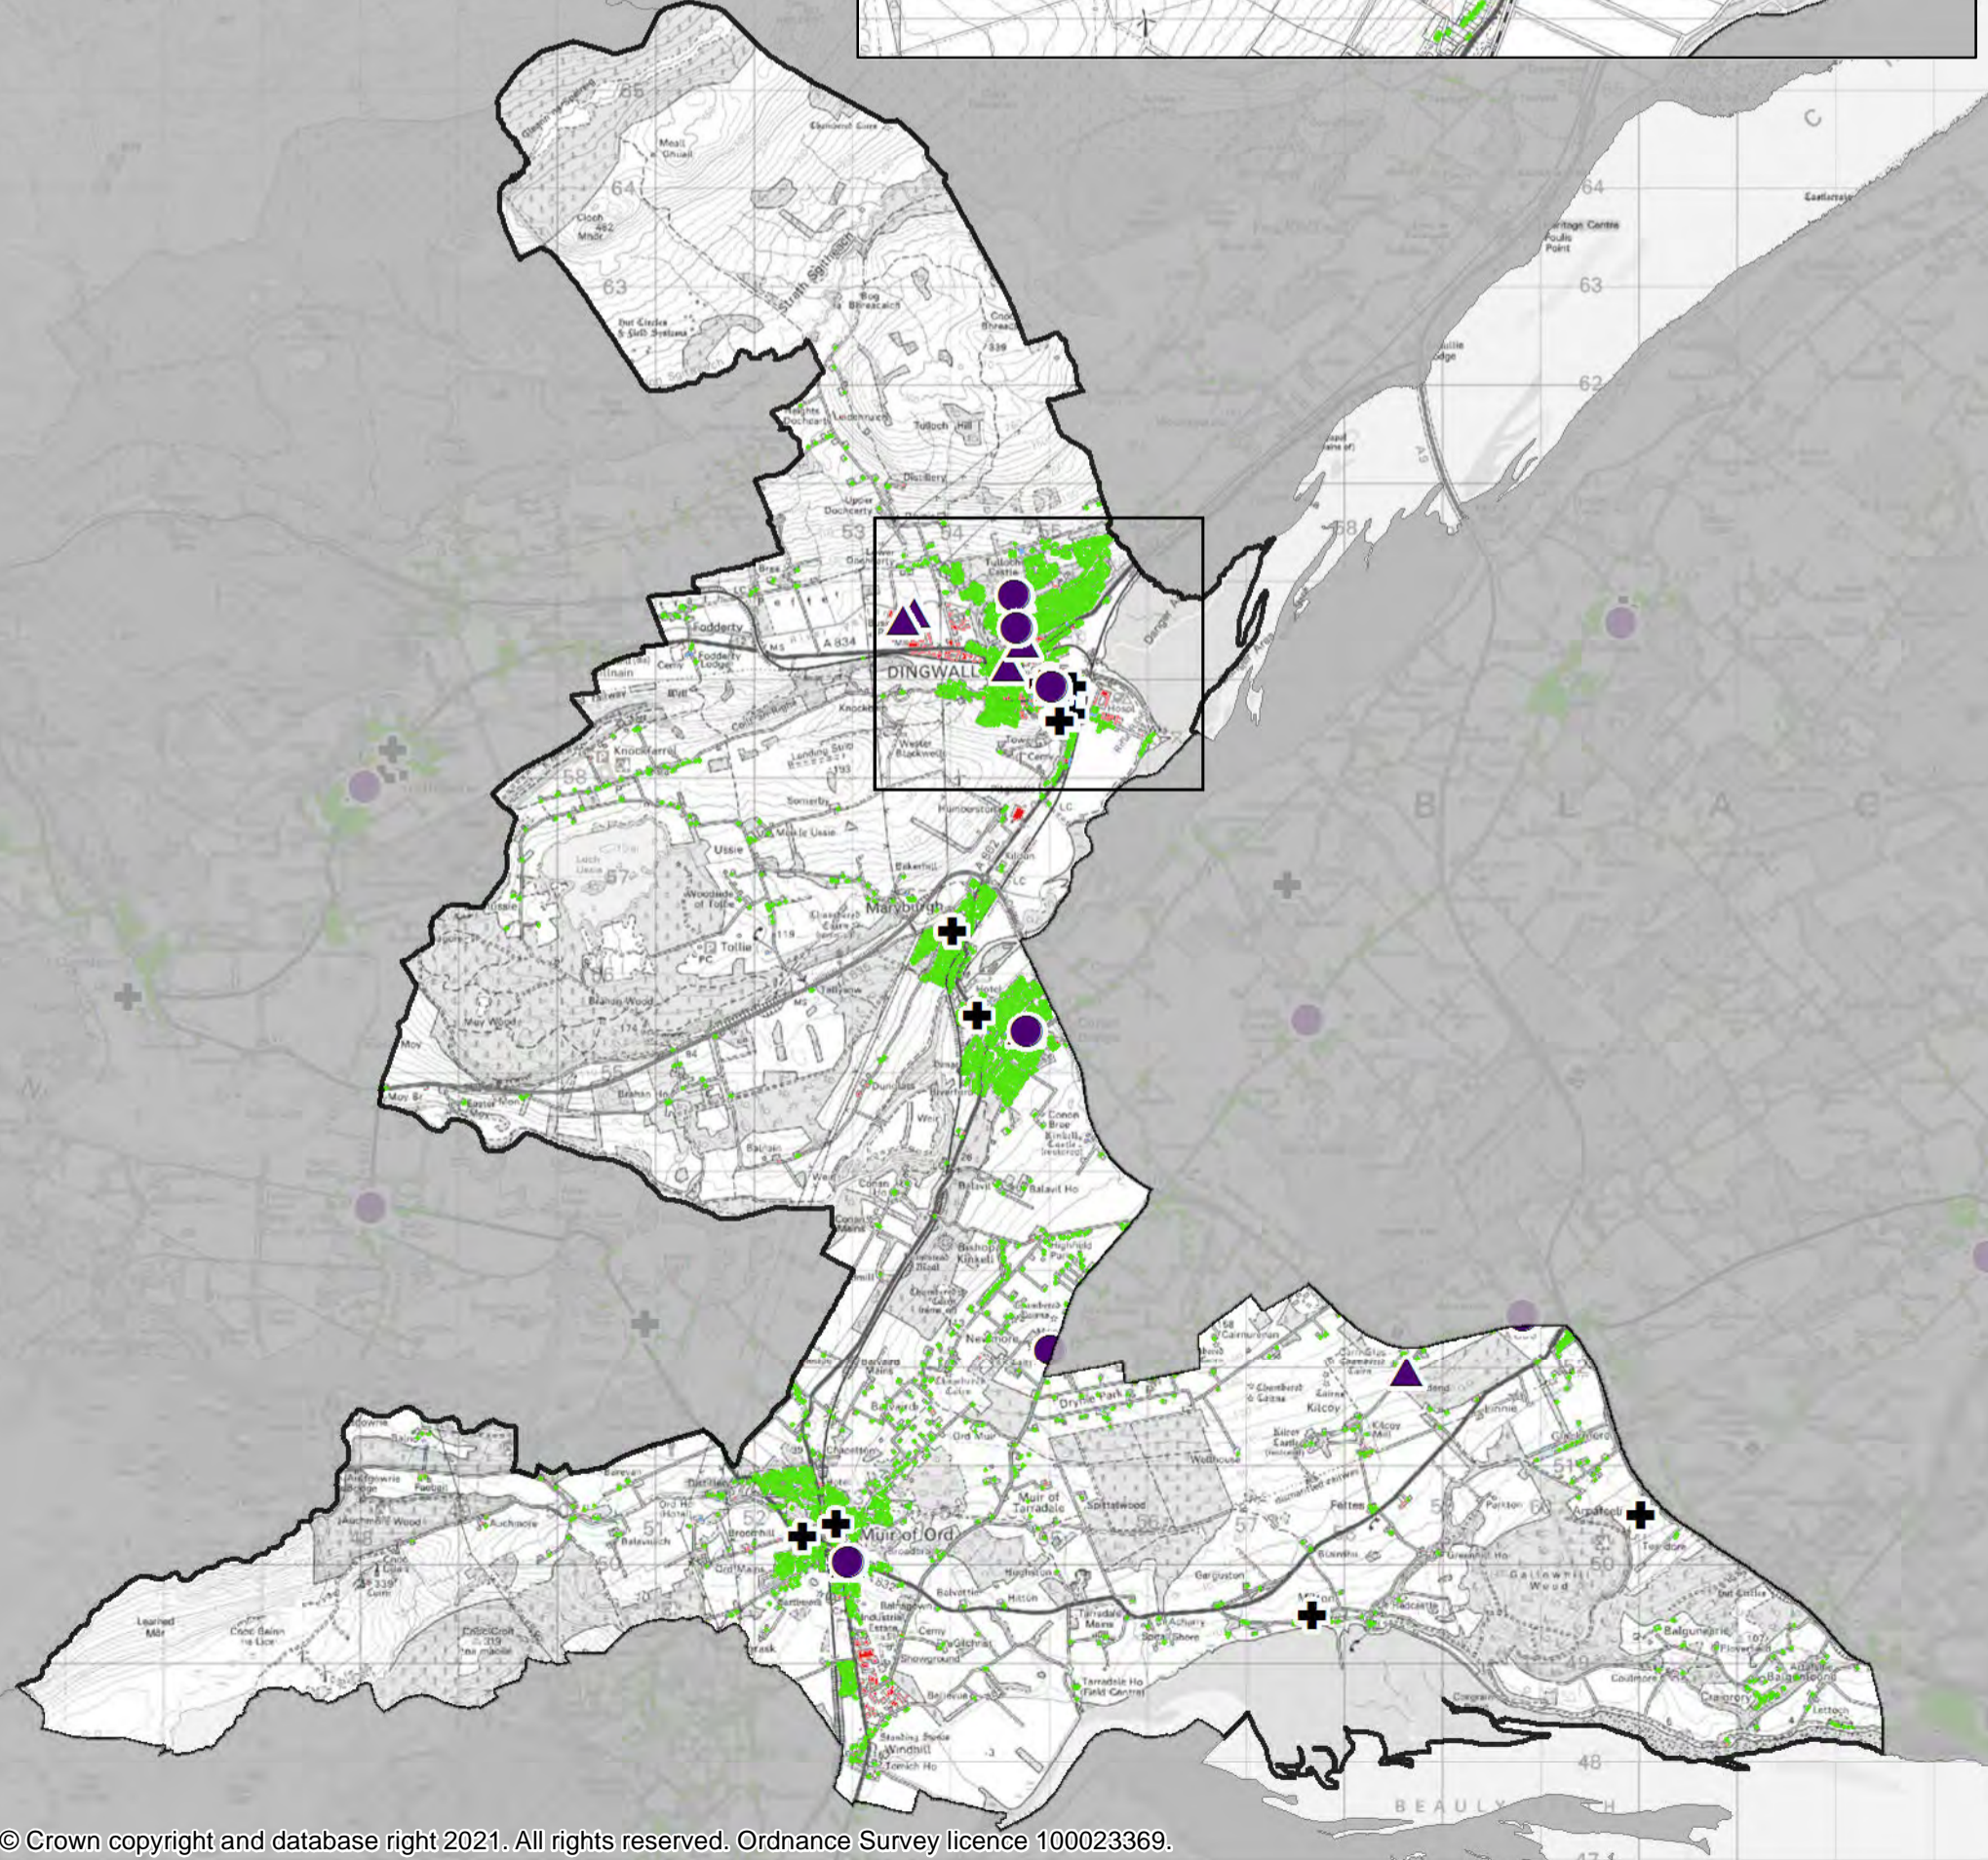

Licensing for Sex Entertainment Venues Ward 08 - Dingwall and Seaforth

- Schools
- ▲ Early Learning Providers
- ✚ Places Of Worship

Buildings (use)

- Residential
- Non-residential
- Mixed residential & non-residential