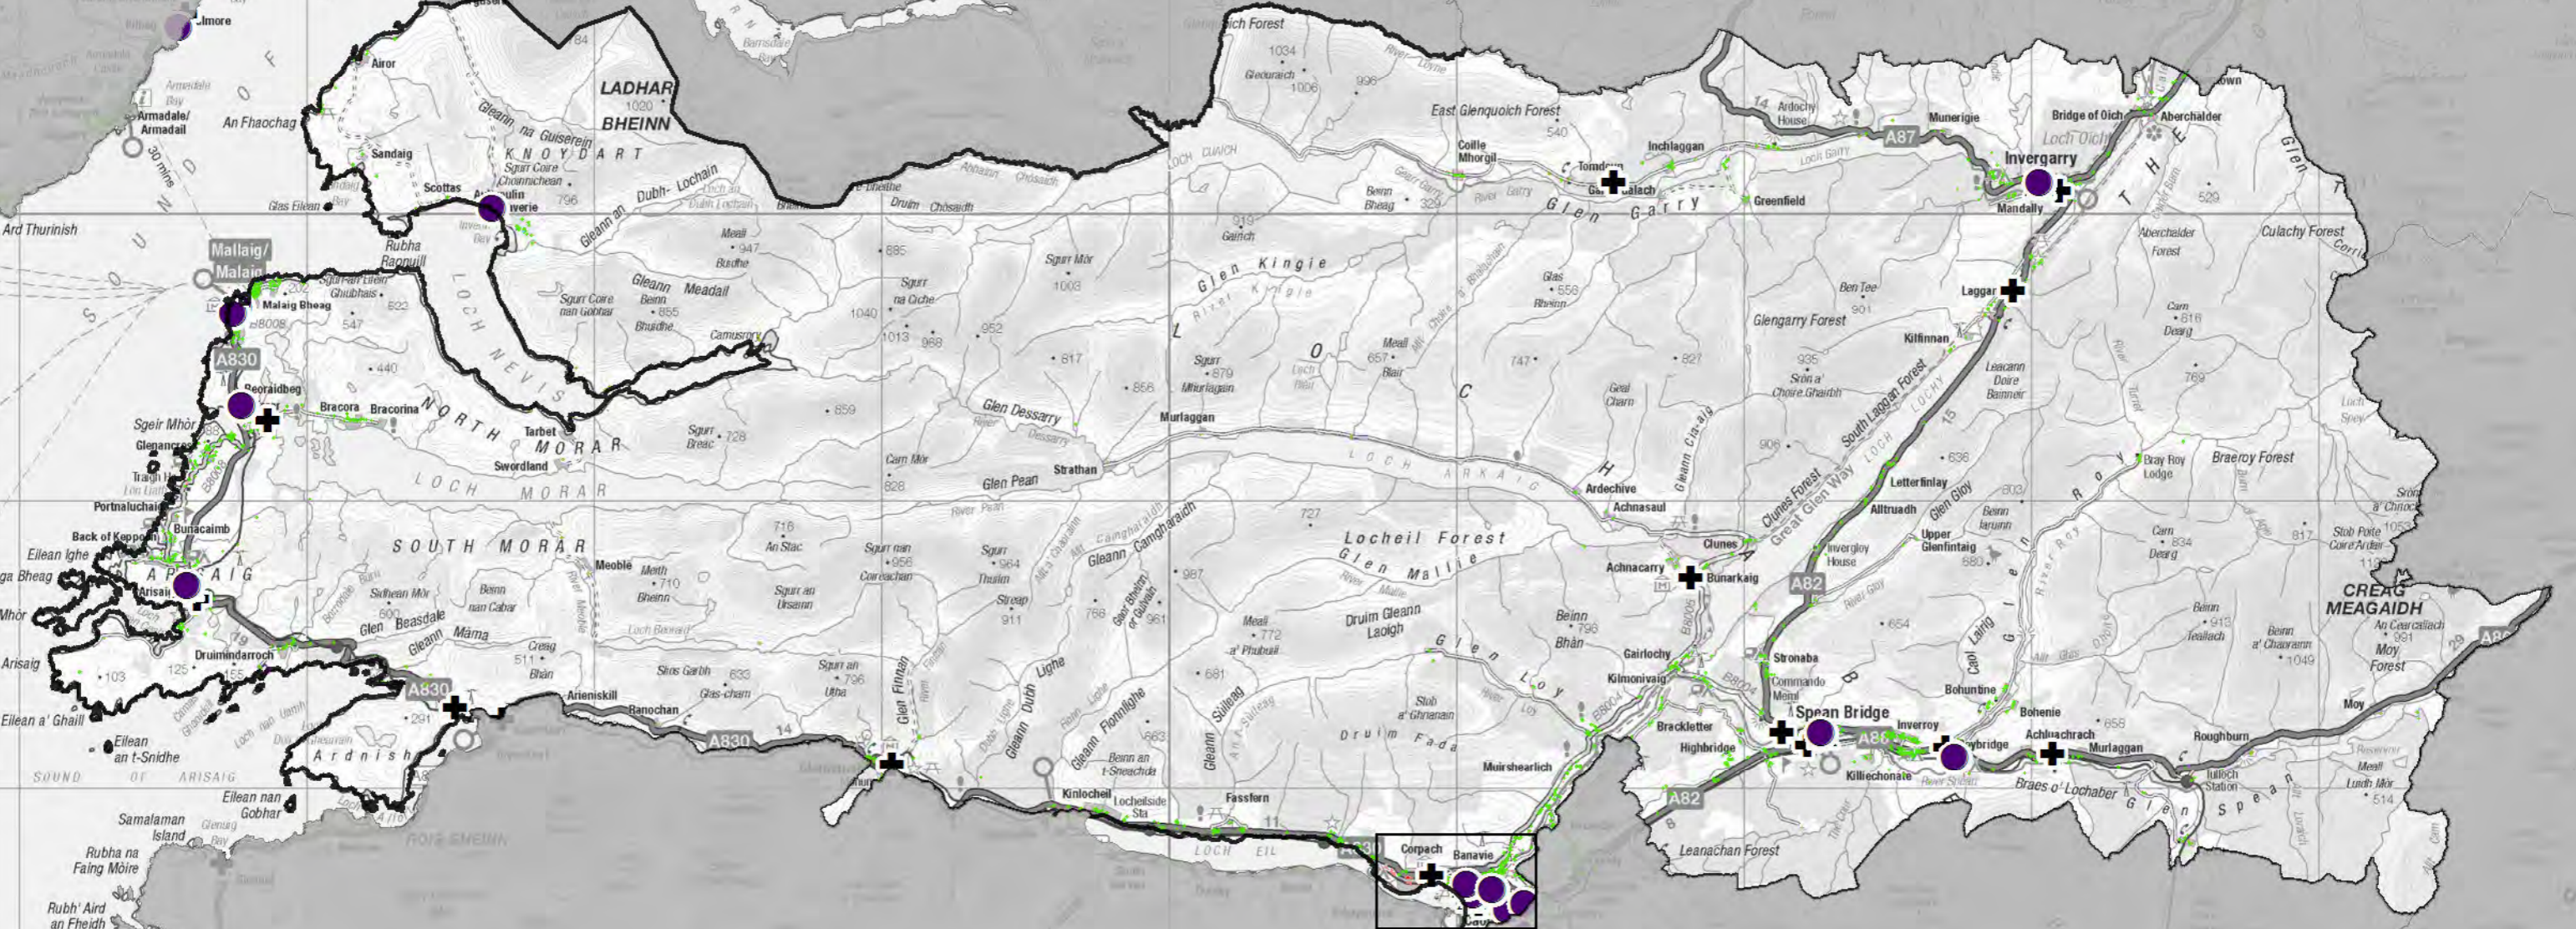

Licensing for Sex Entertainment Venues Ward 11 - Caol and Mallaig

- Schools
- ▲ Early Learning Providers
- + Places Of Worship

Buildings (use)

- Residential
- Non-residential
- Mixed residential & non-residential