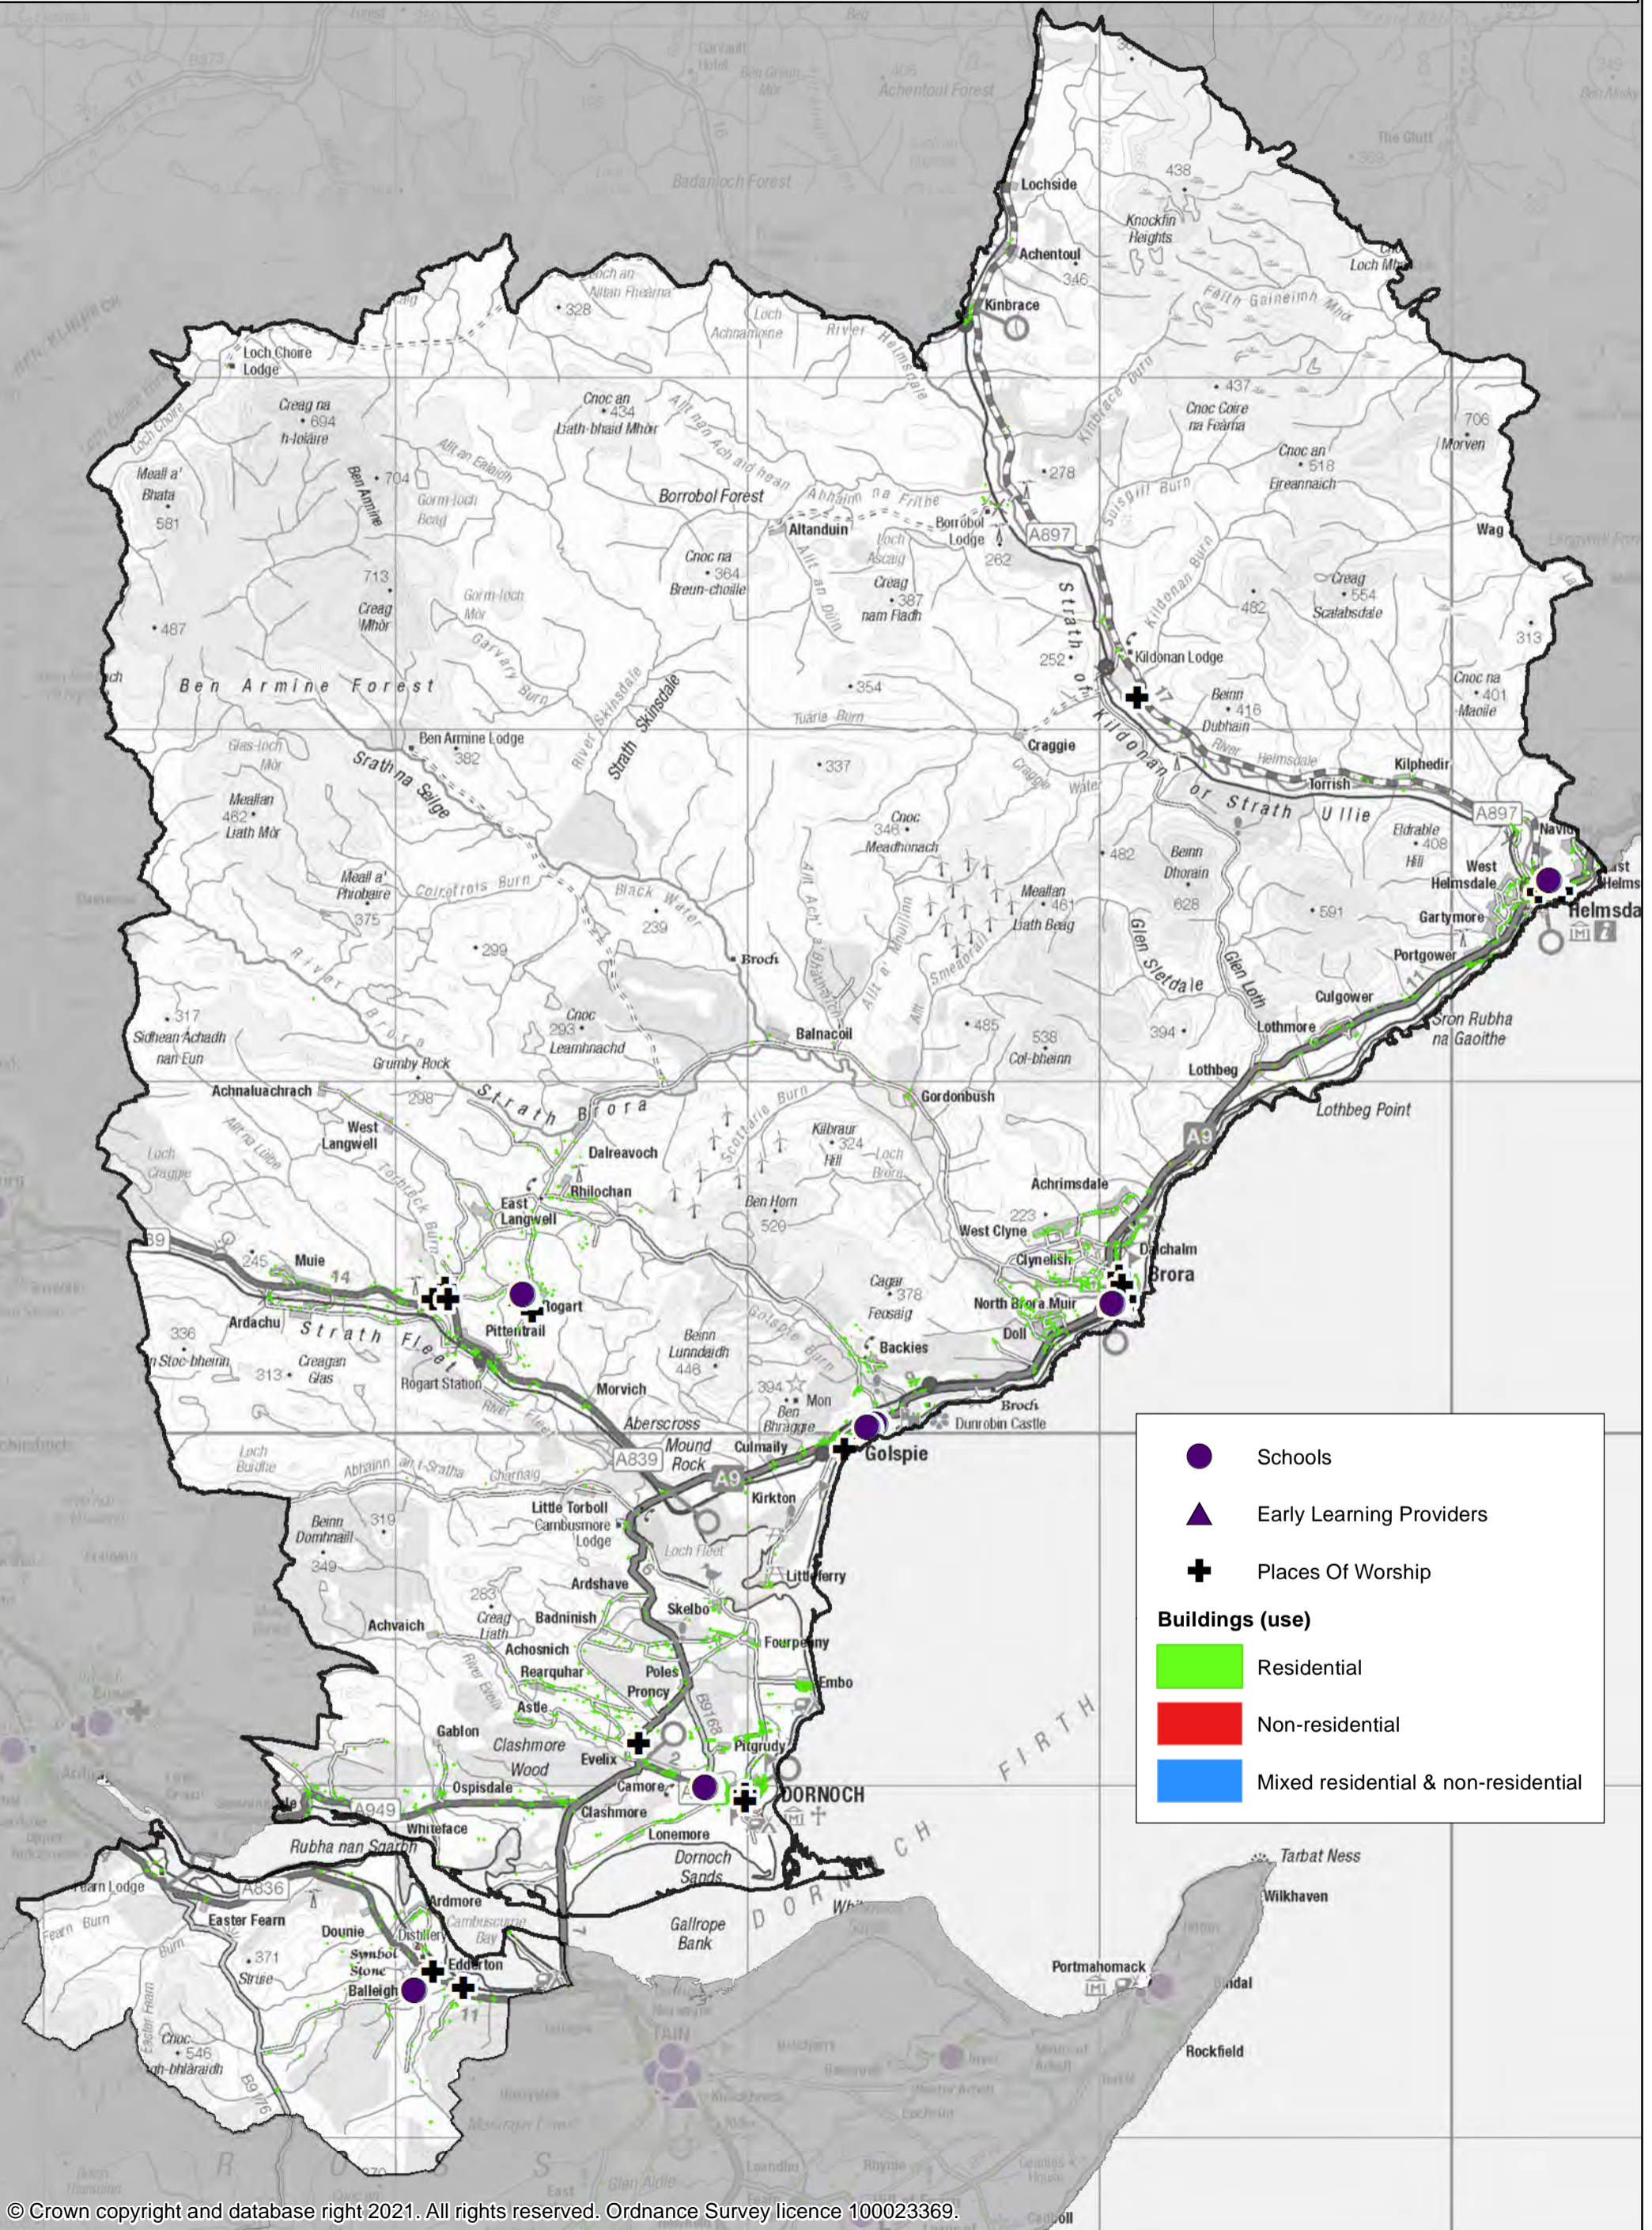

# Licensing for Sex Entertainment Venues Ward 02 - Thurso and Northwest Caithness

- Schools
- ▲ Early Learning Providers
- ✚ Places Of Worship

**Buildings (use)**

- Residential
- Non-residential
- Mixed residential & non-residential