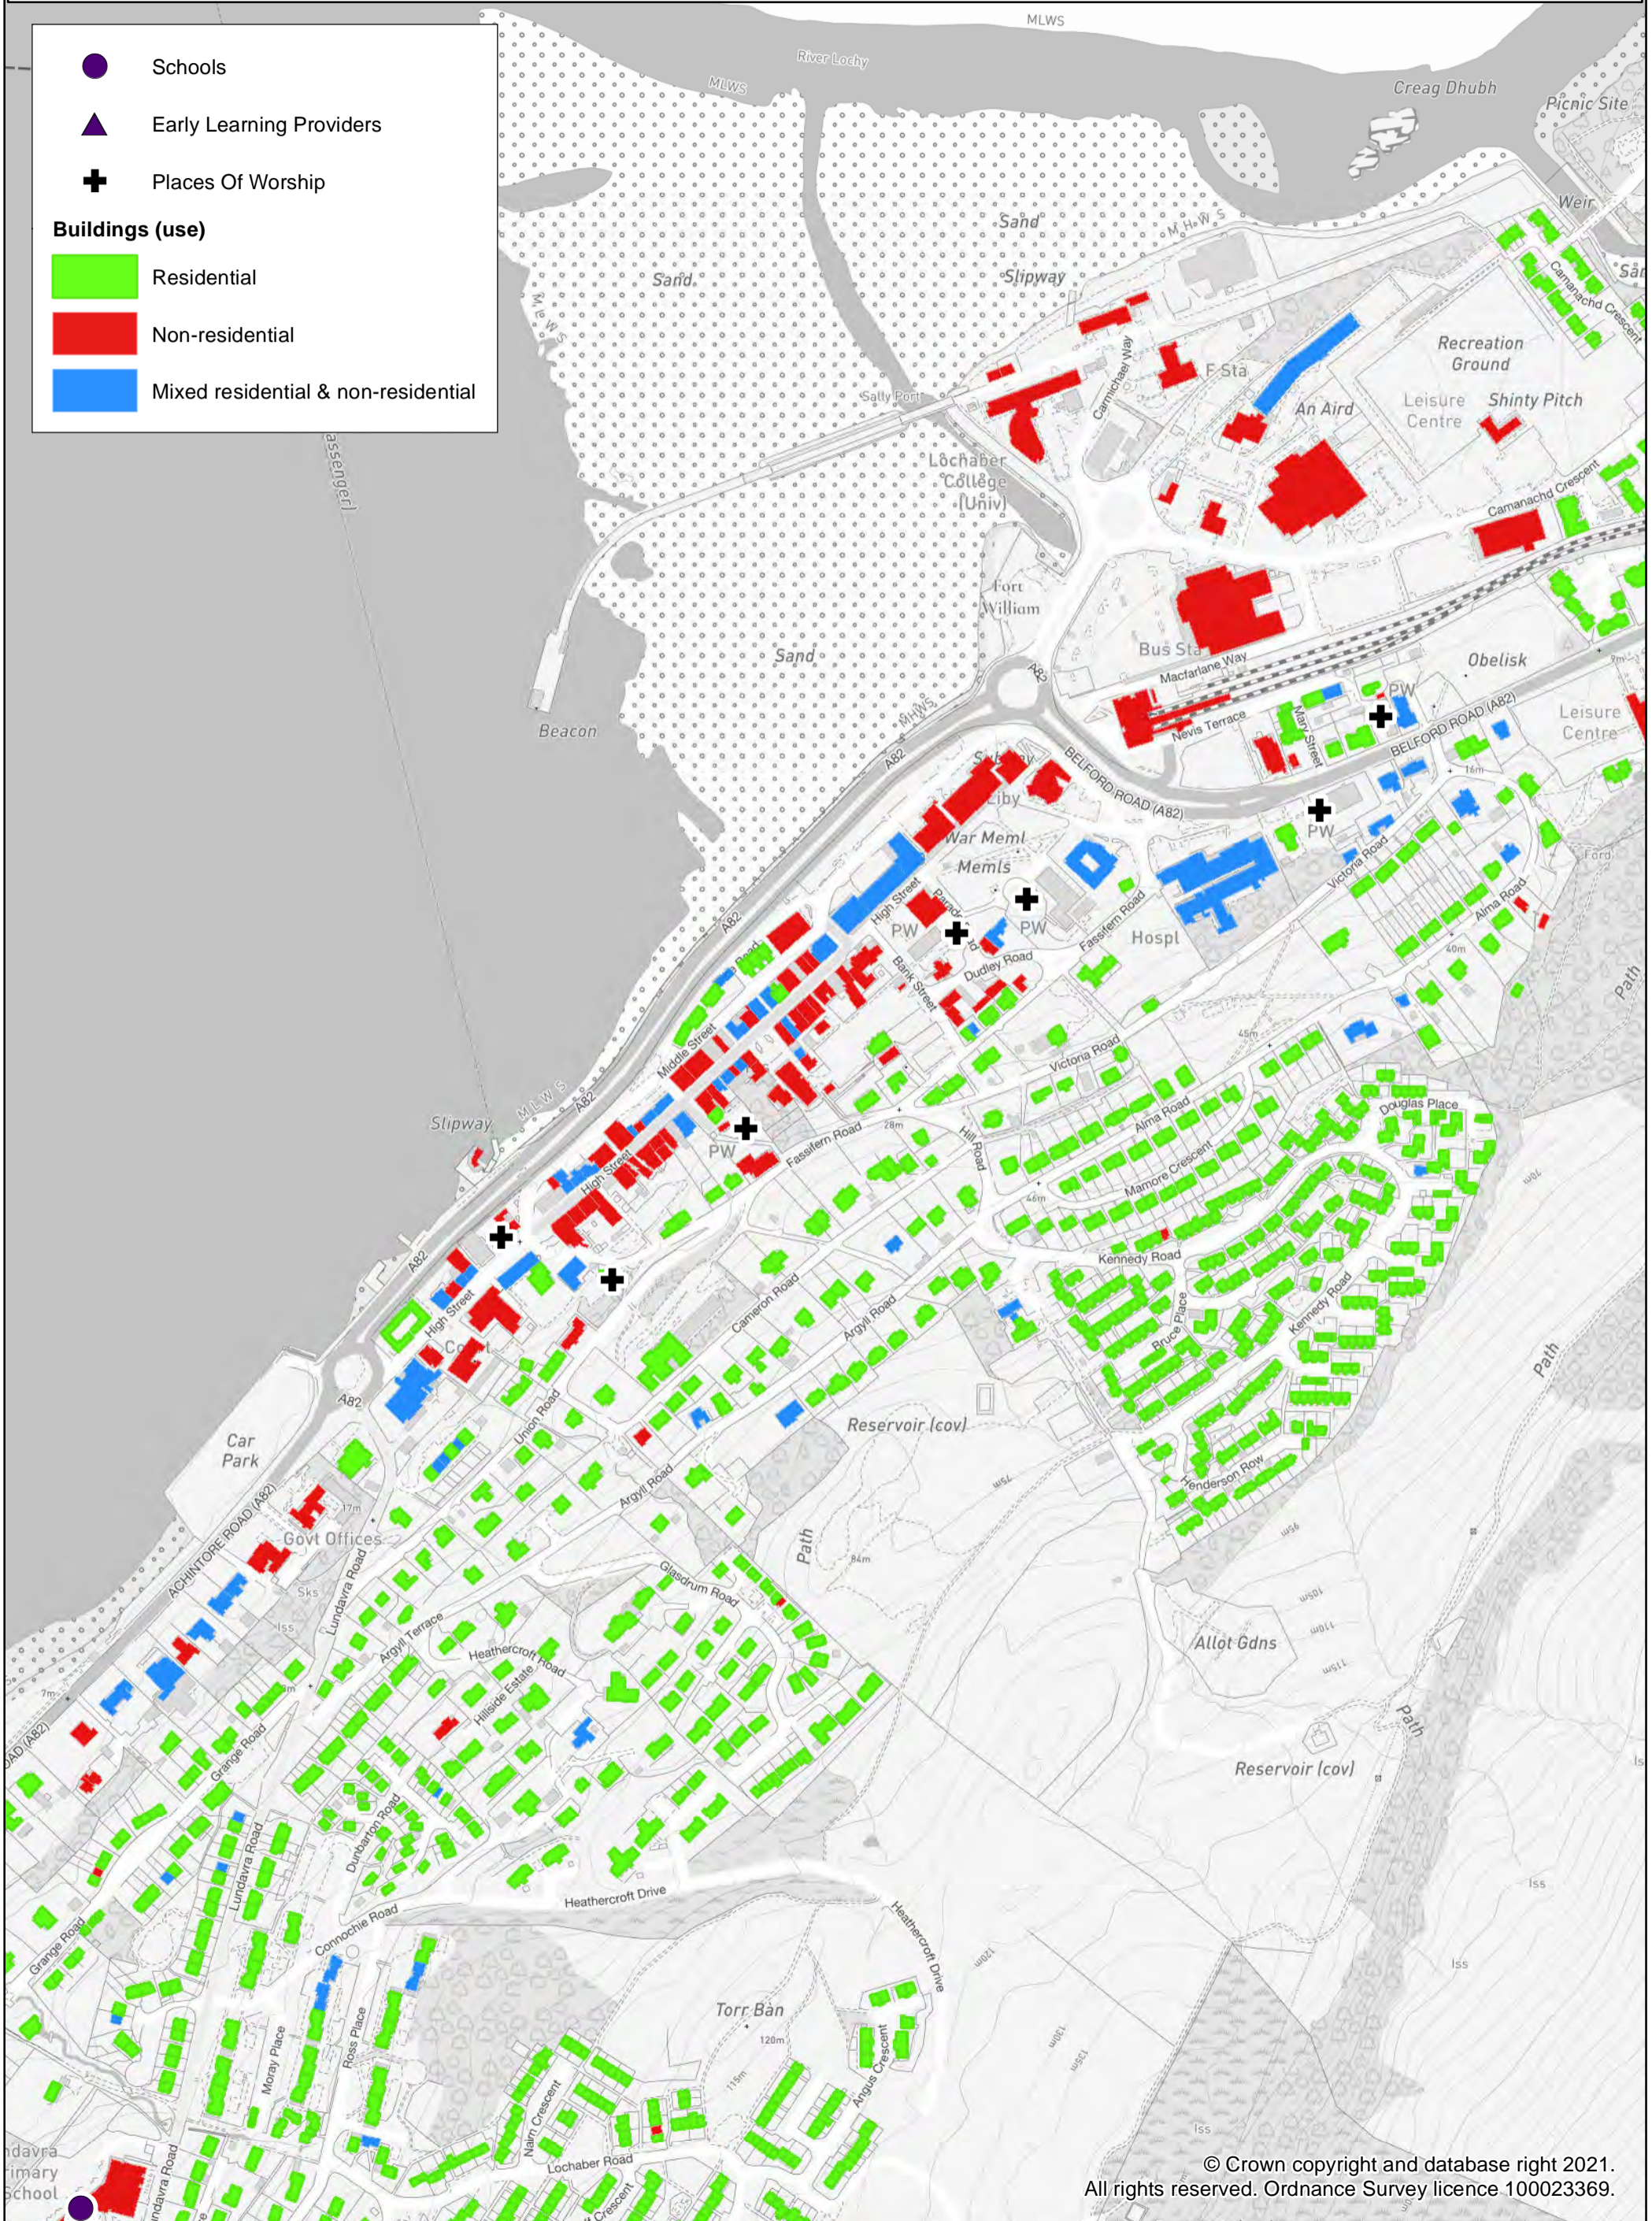

# Licensing for Sex Entertainment Venues Fort William Town Centre

- Schools
- ▲ Early Learning Providers
- + Places Of Worship

**Buildings (use)**

- Residential
- Non-residential
- Mixed residential & non-residential