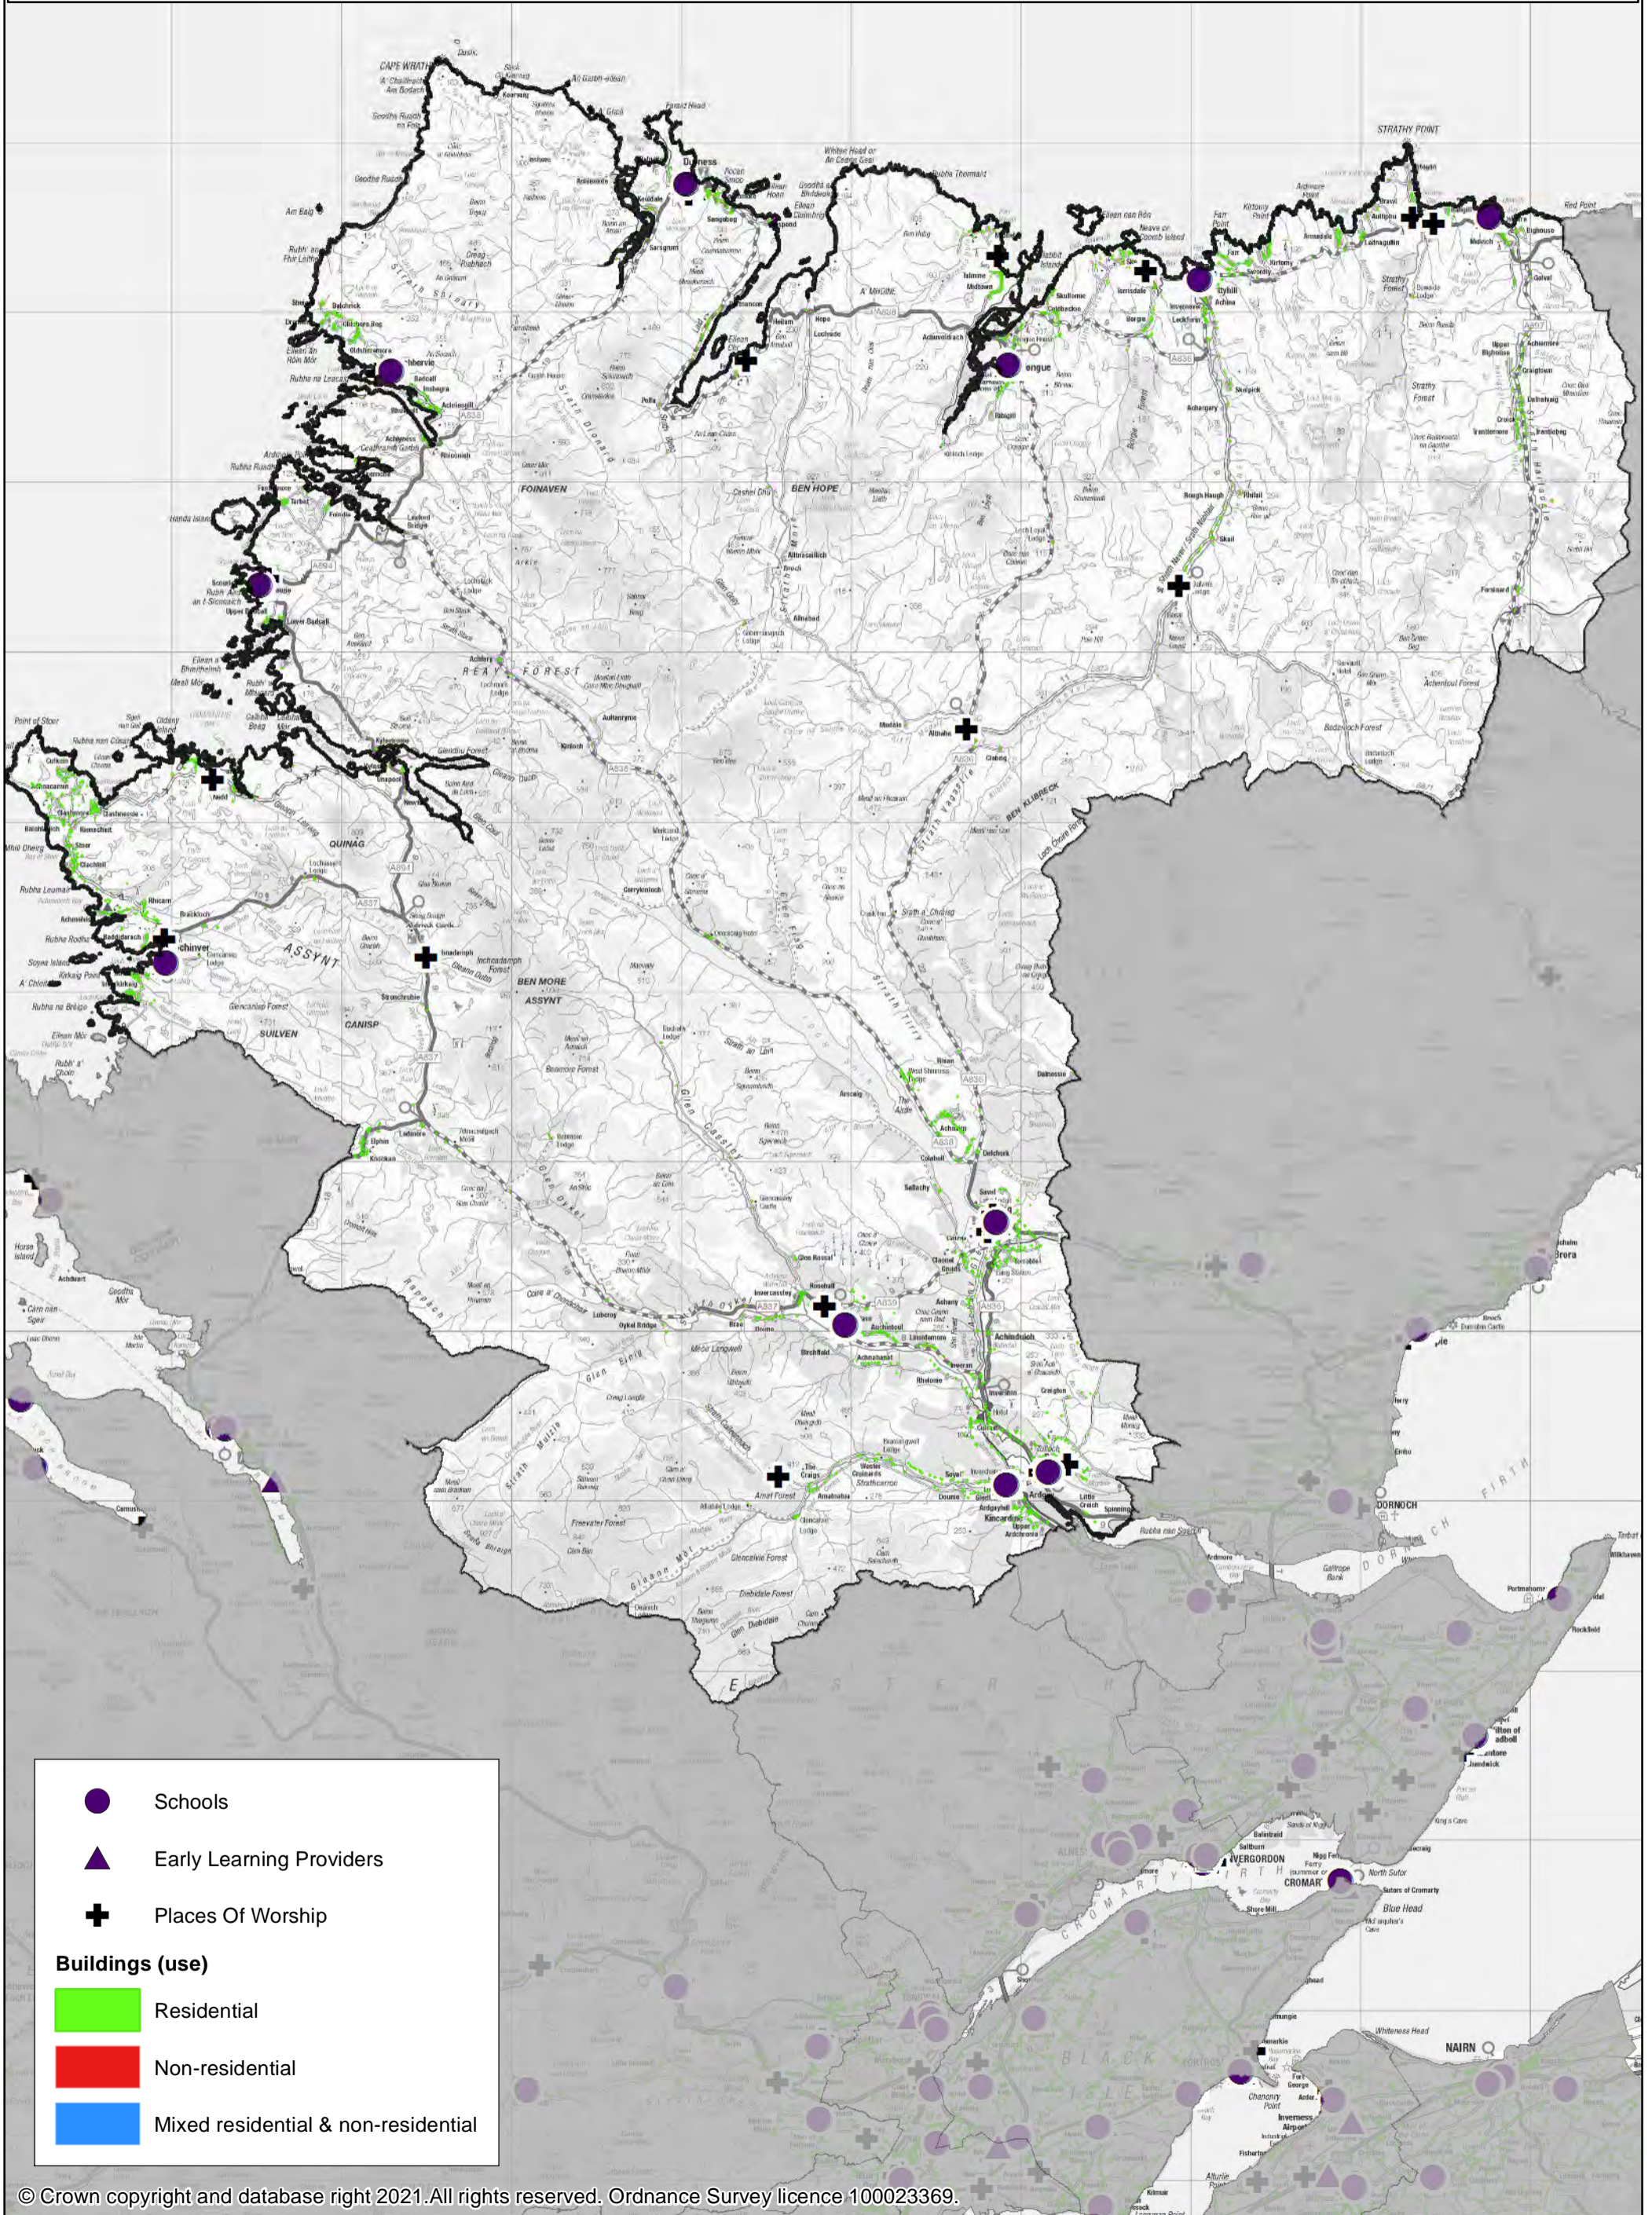

## Ward 01 - North, West & Central Sutherland