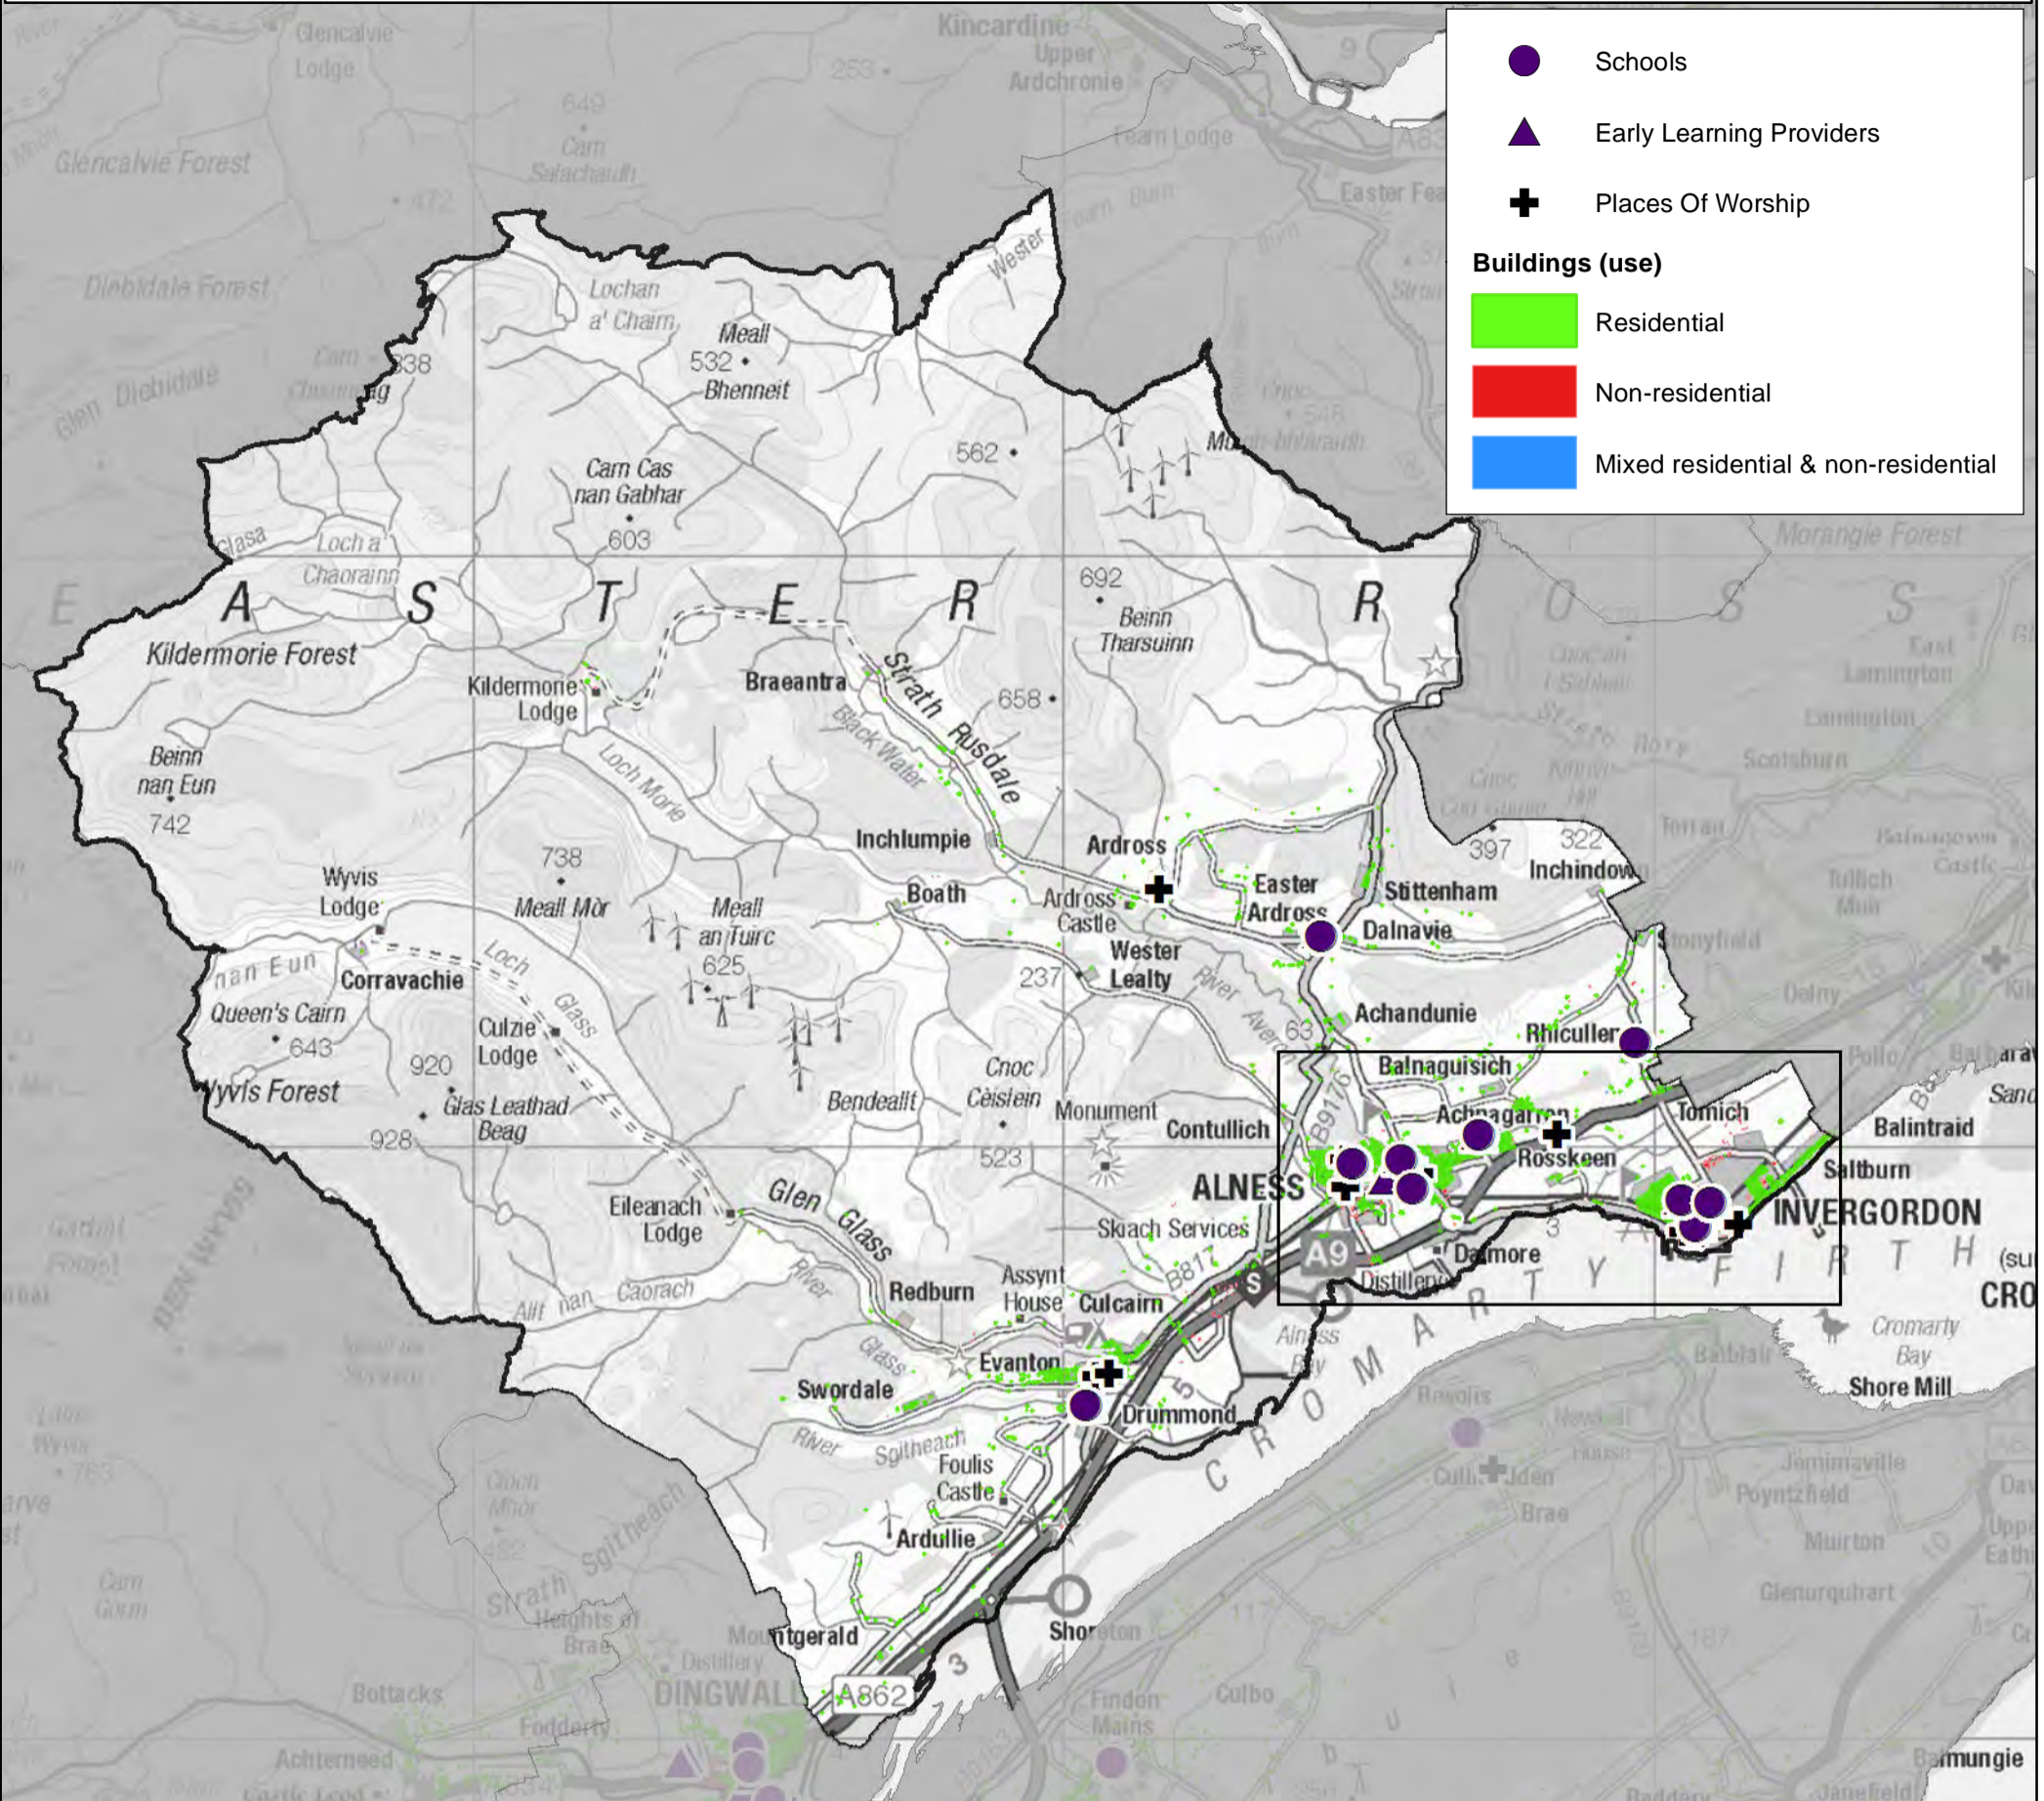

Licensing for Sex Entertainment Venues

Ward 06 - Cromarty Firth

Inset: Alness & Invergordon
1:35,000