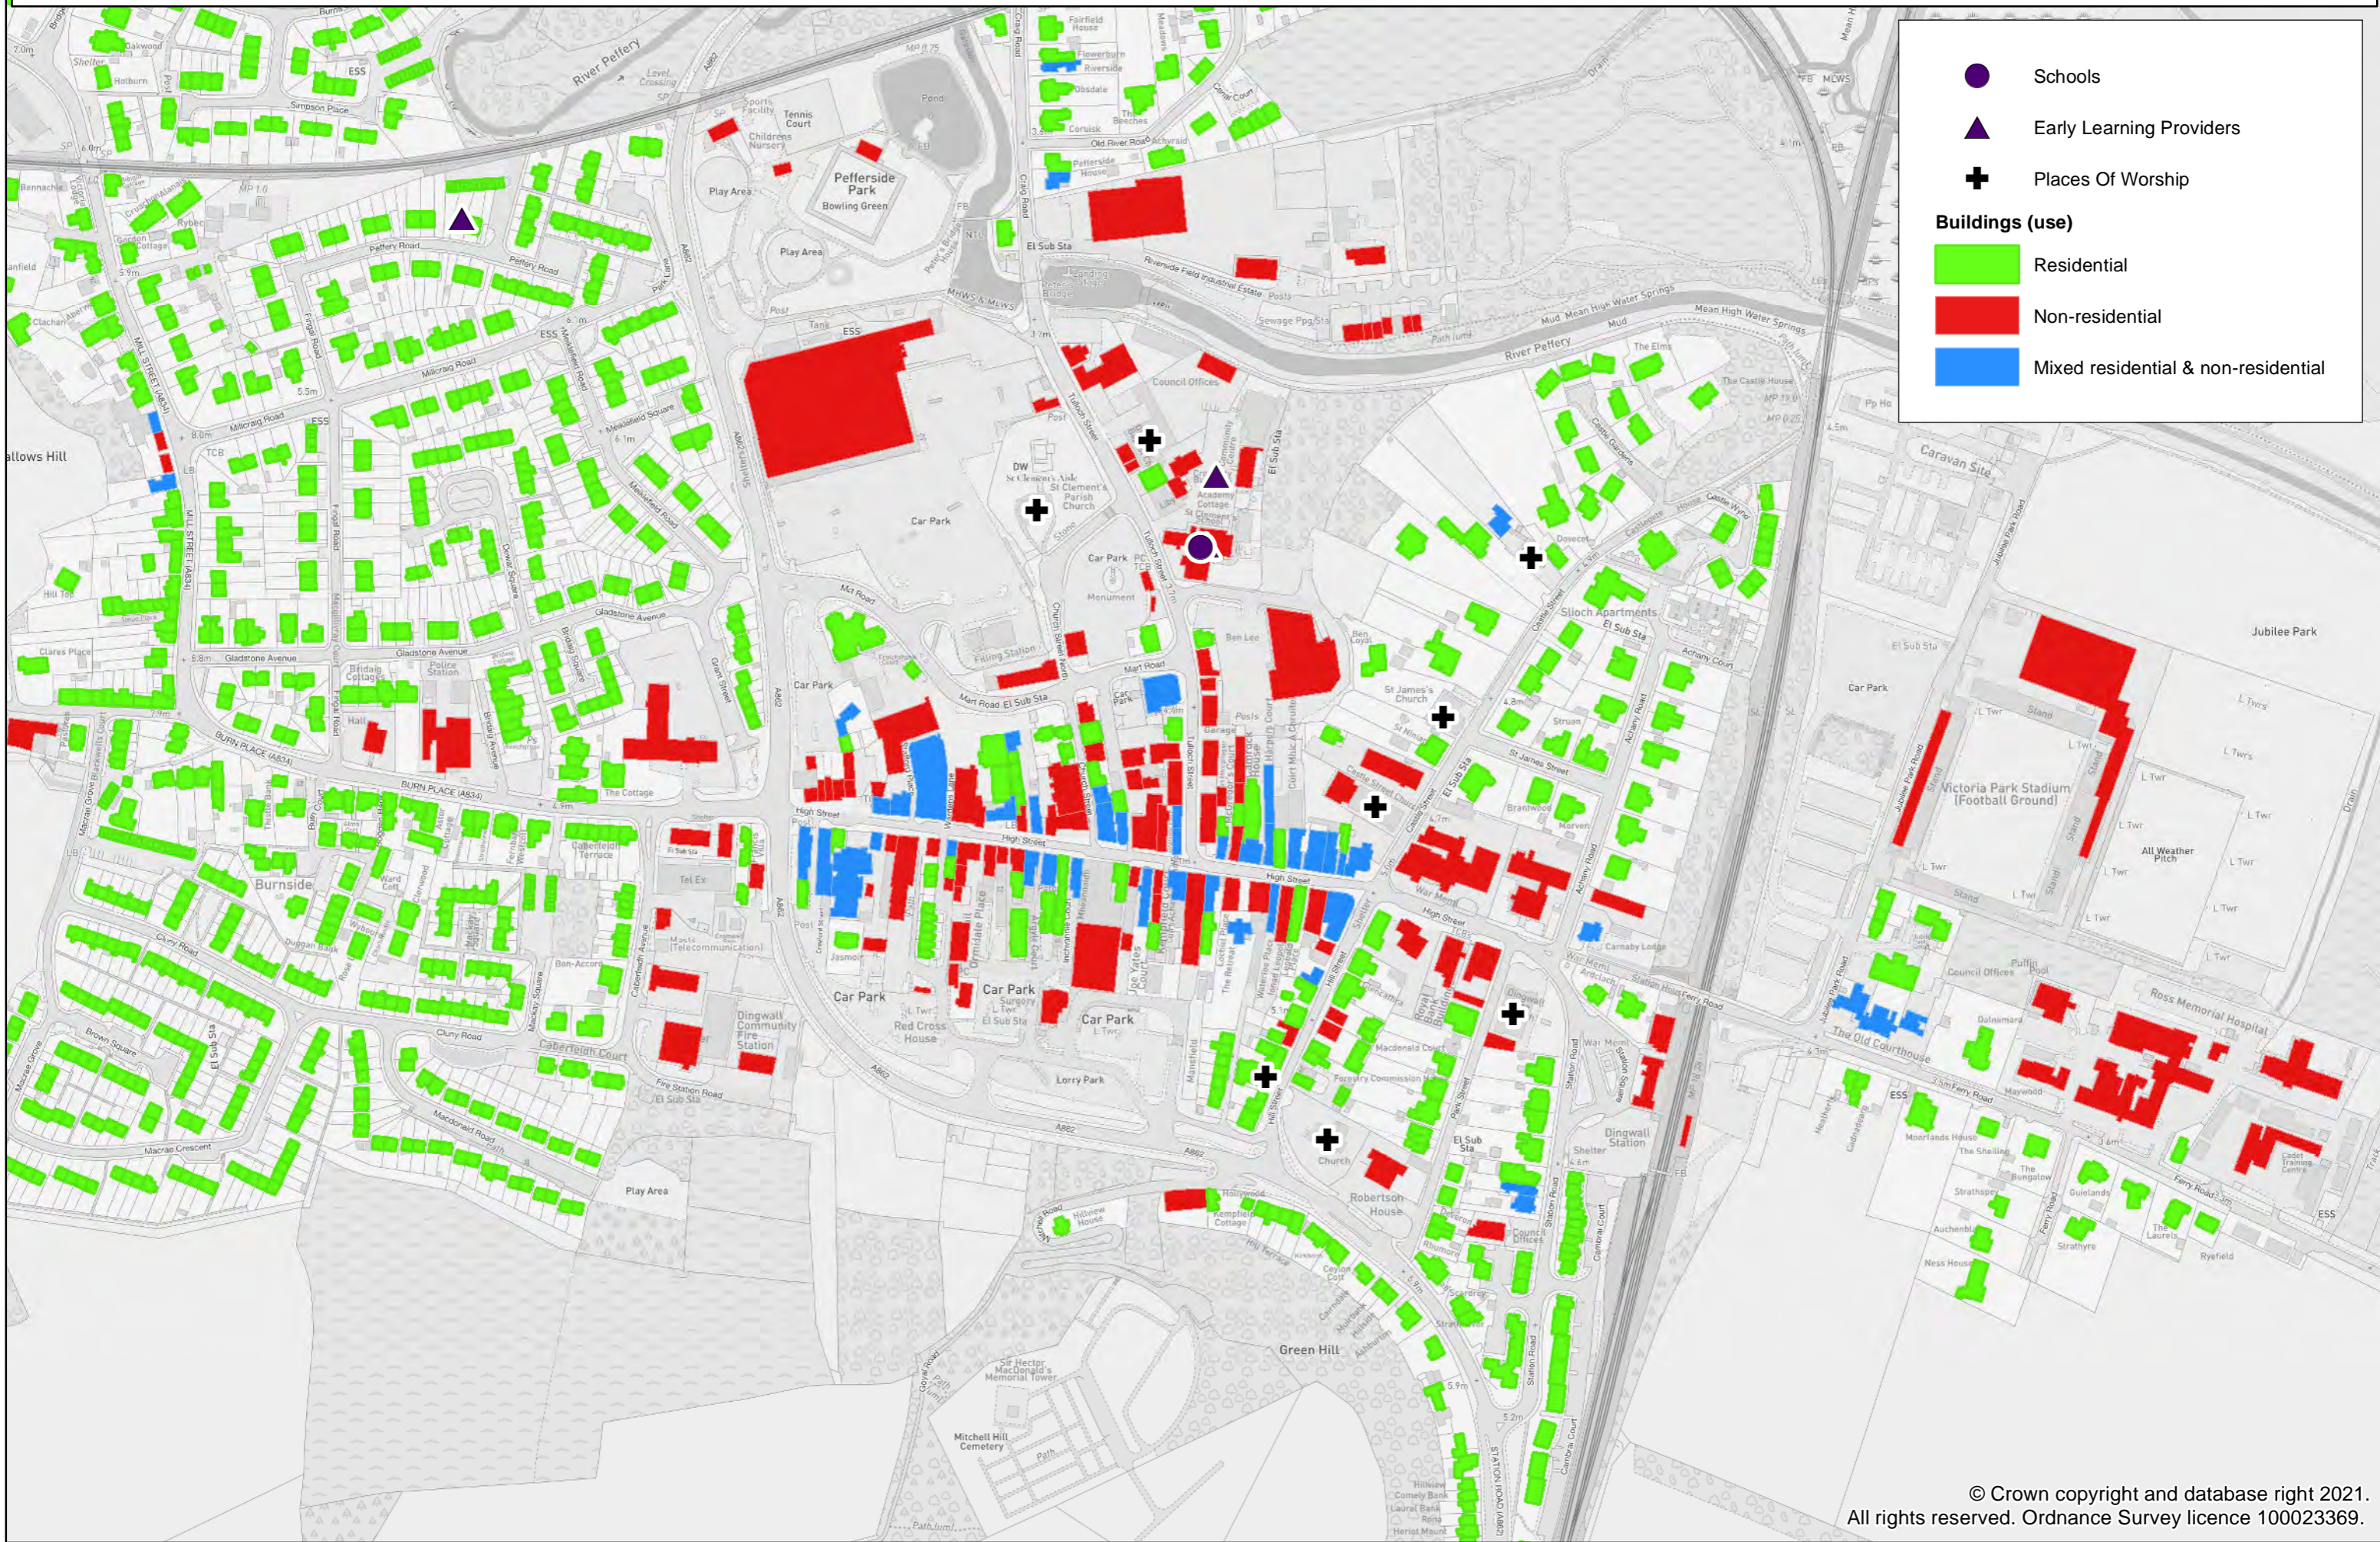

Licensing for Sex Entertainment Venues Dingwall Town Centre