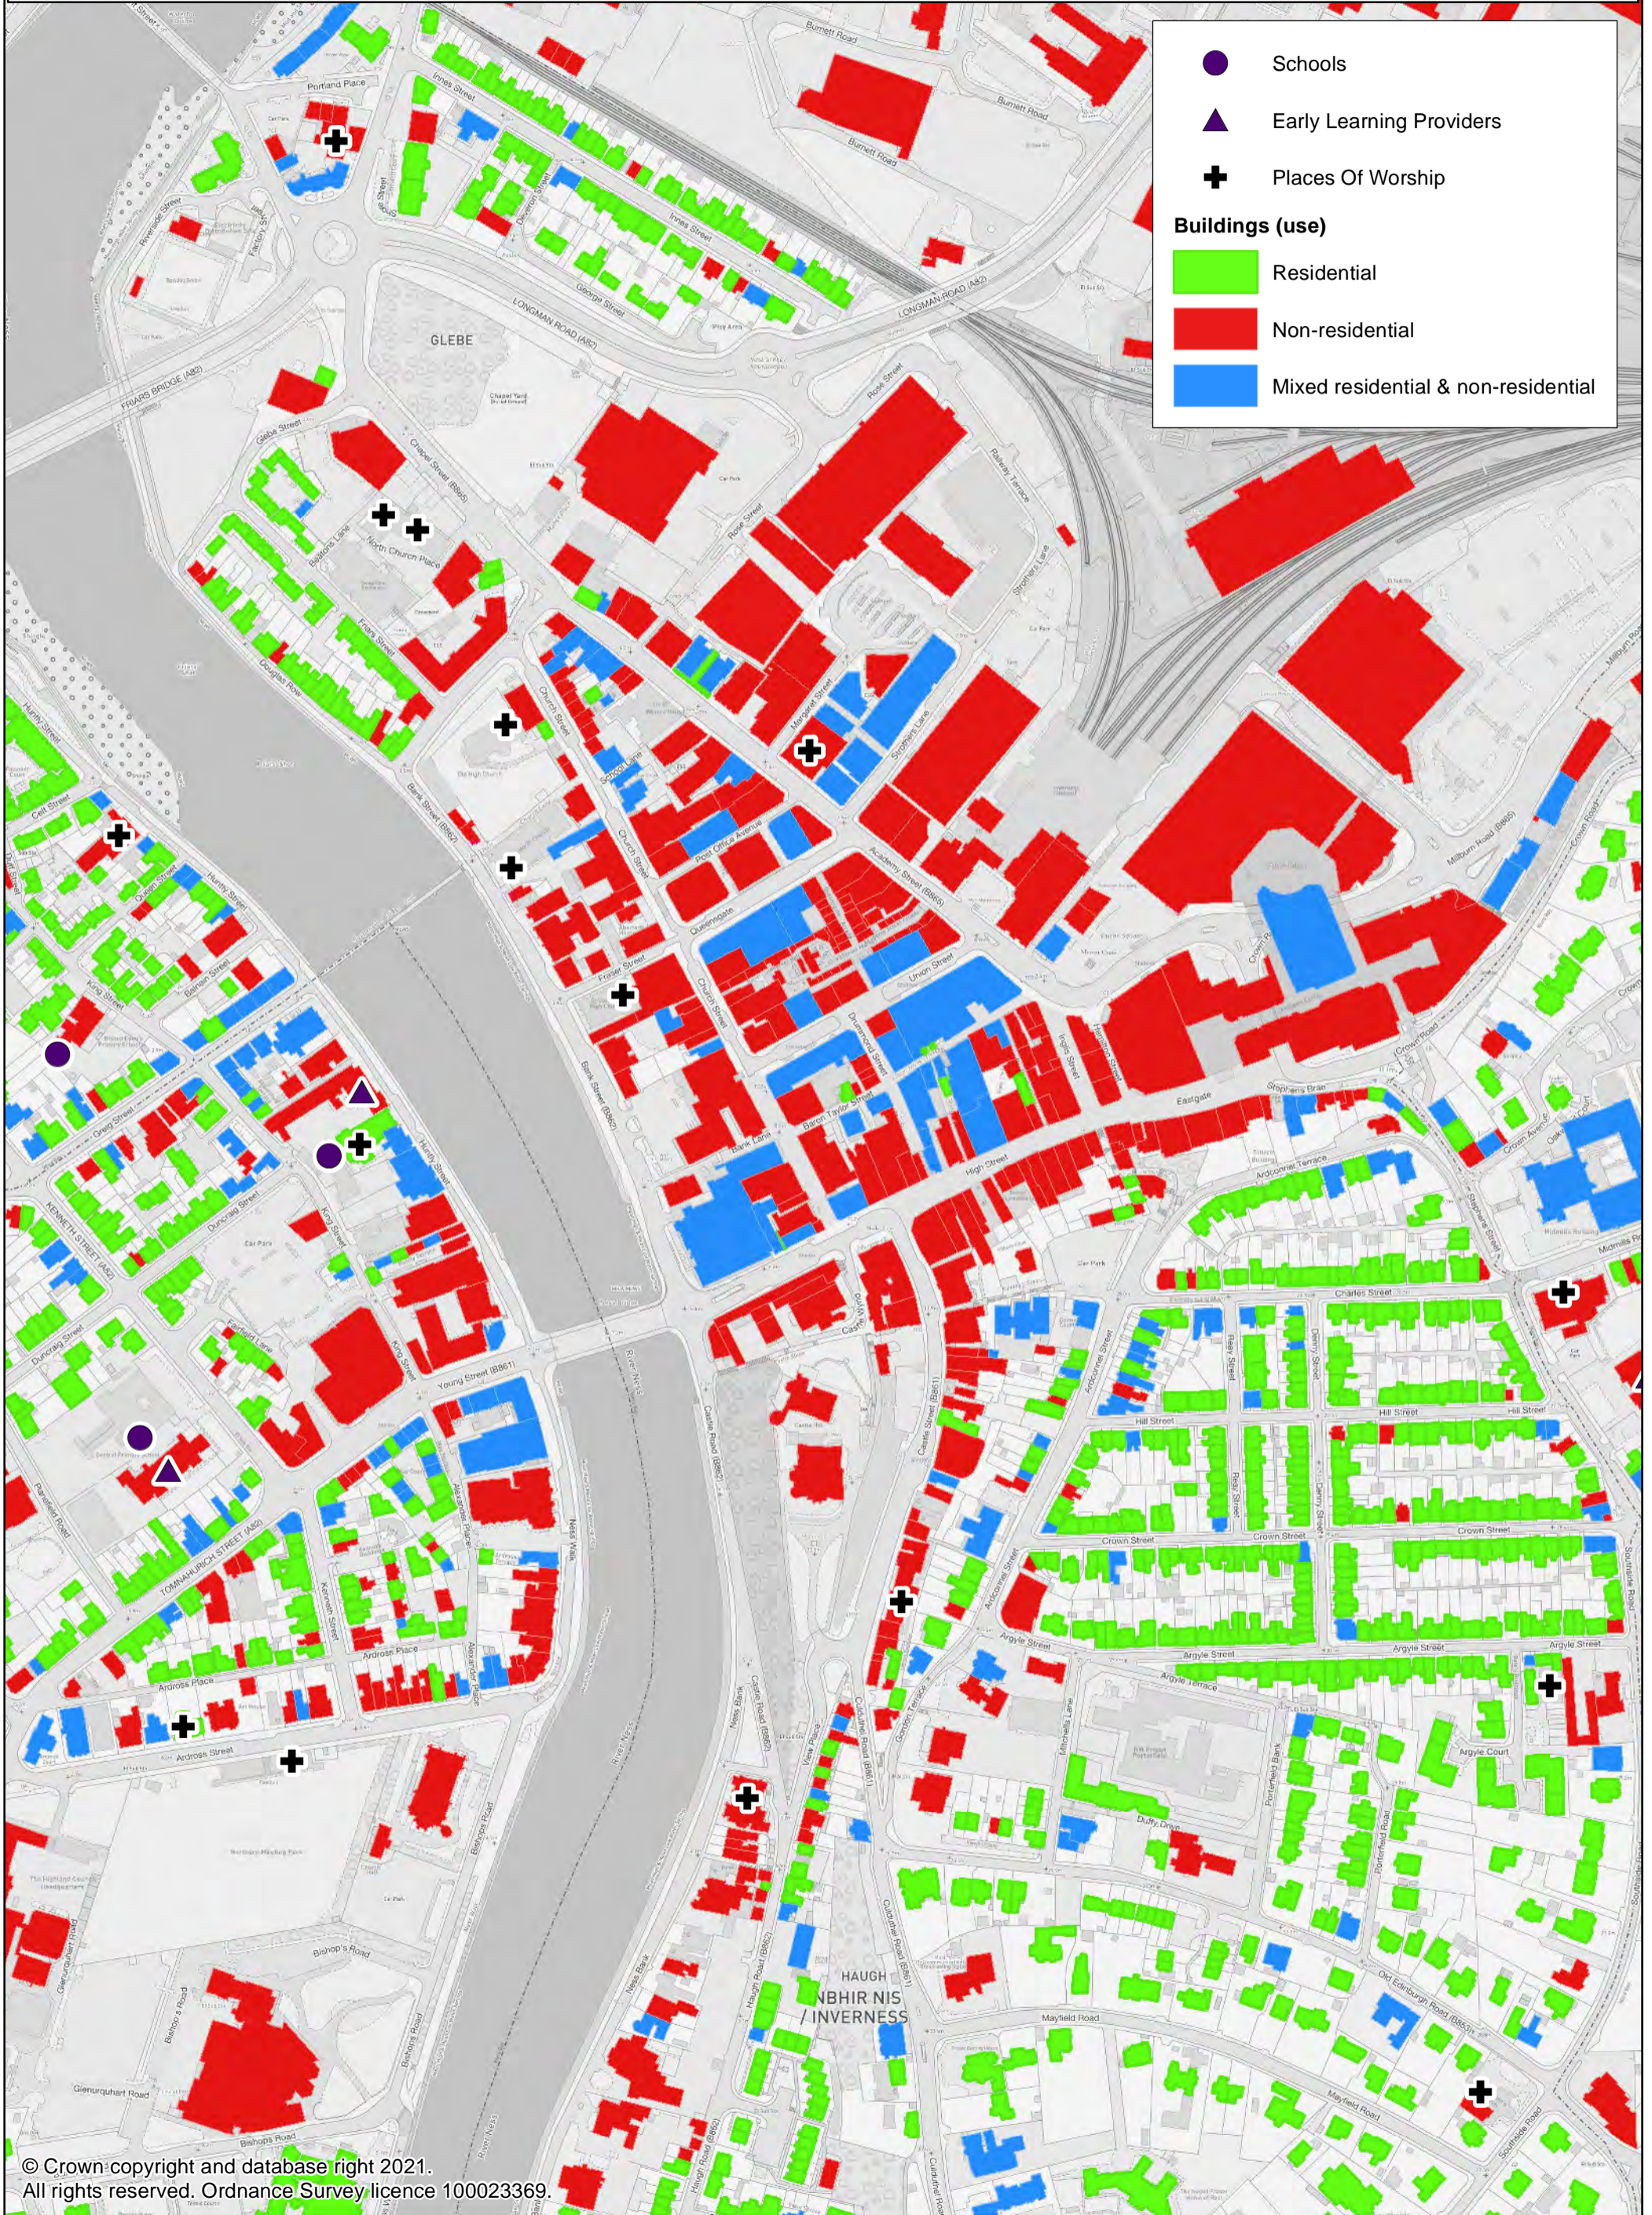

Licensing for Sex Entertainment Venues Inverness City Centre