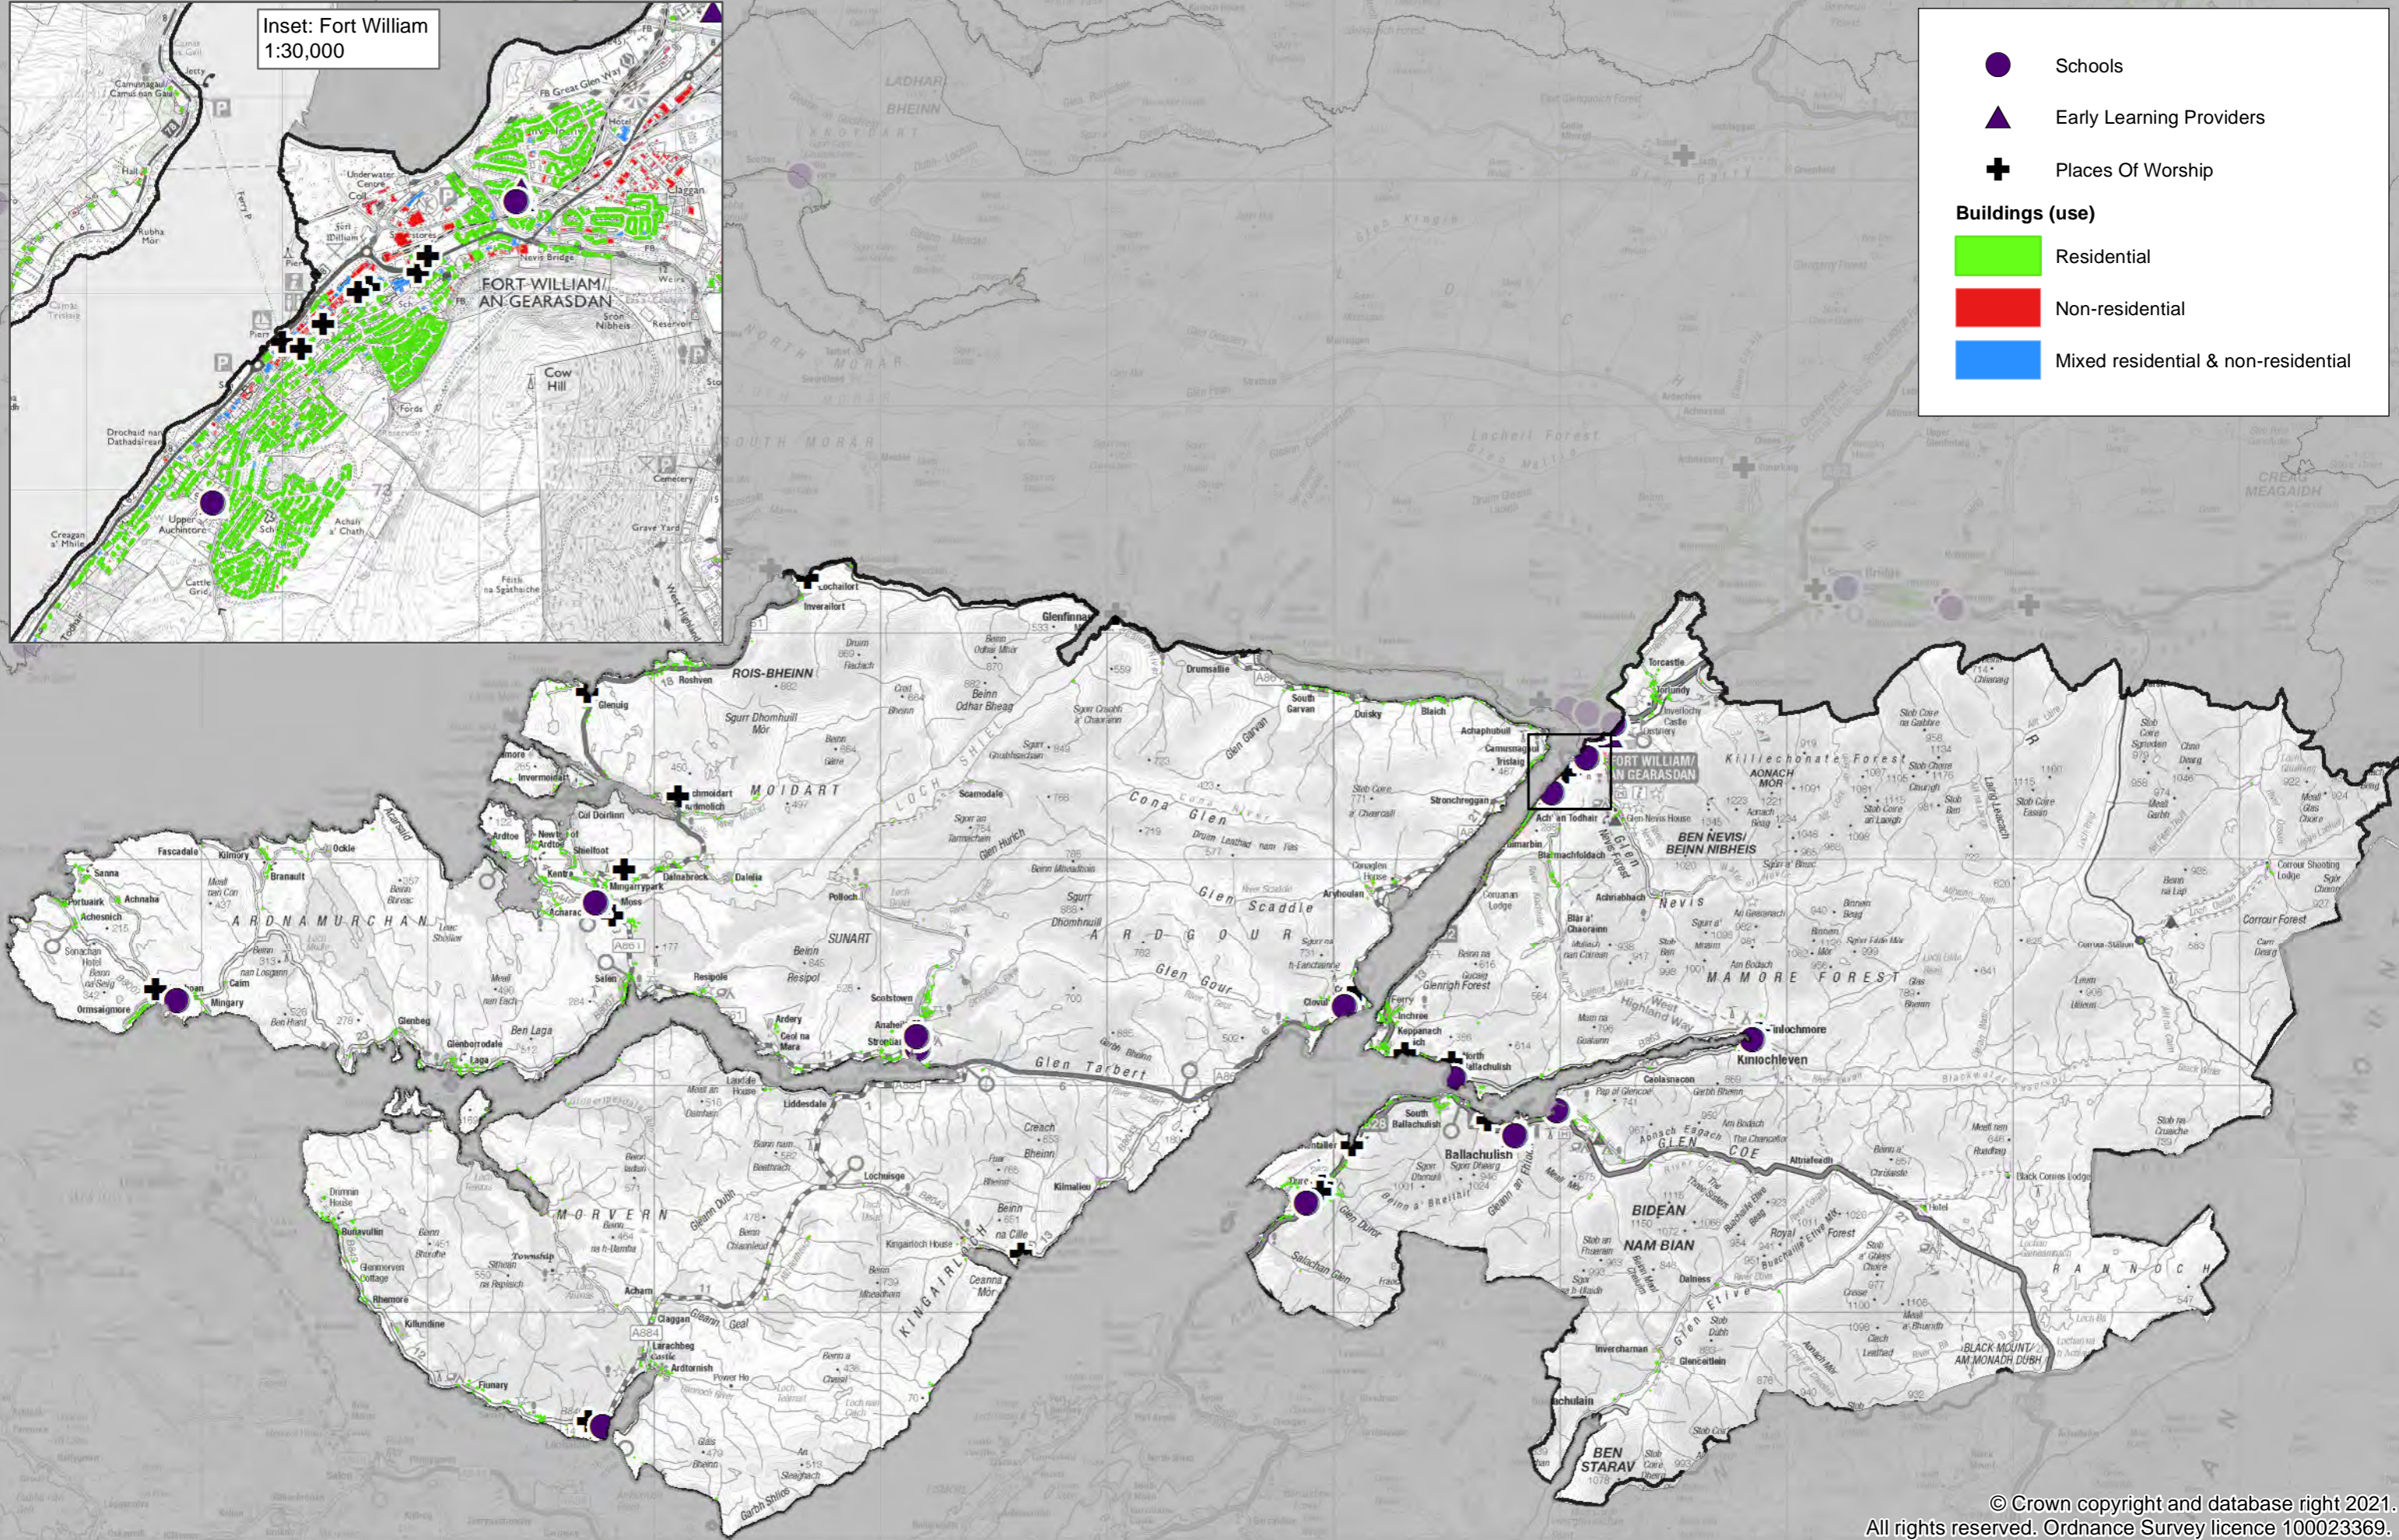

Licensing for Sex Entertainment Venues Ward 21 - Fort William and Ardnamurchan

Inset: Fort William
1:30,000